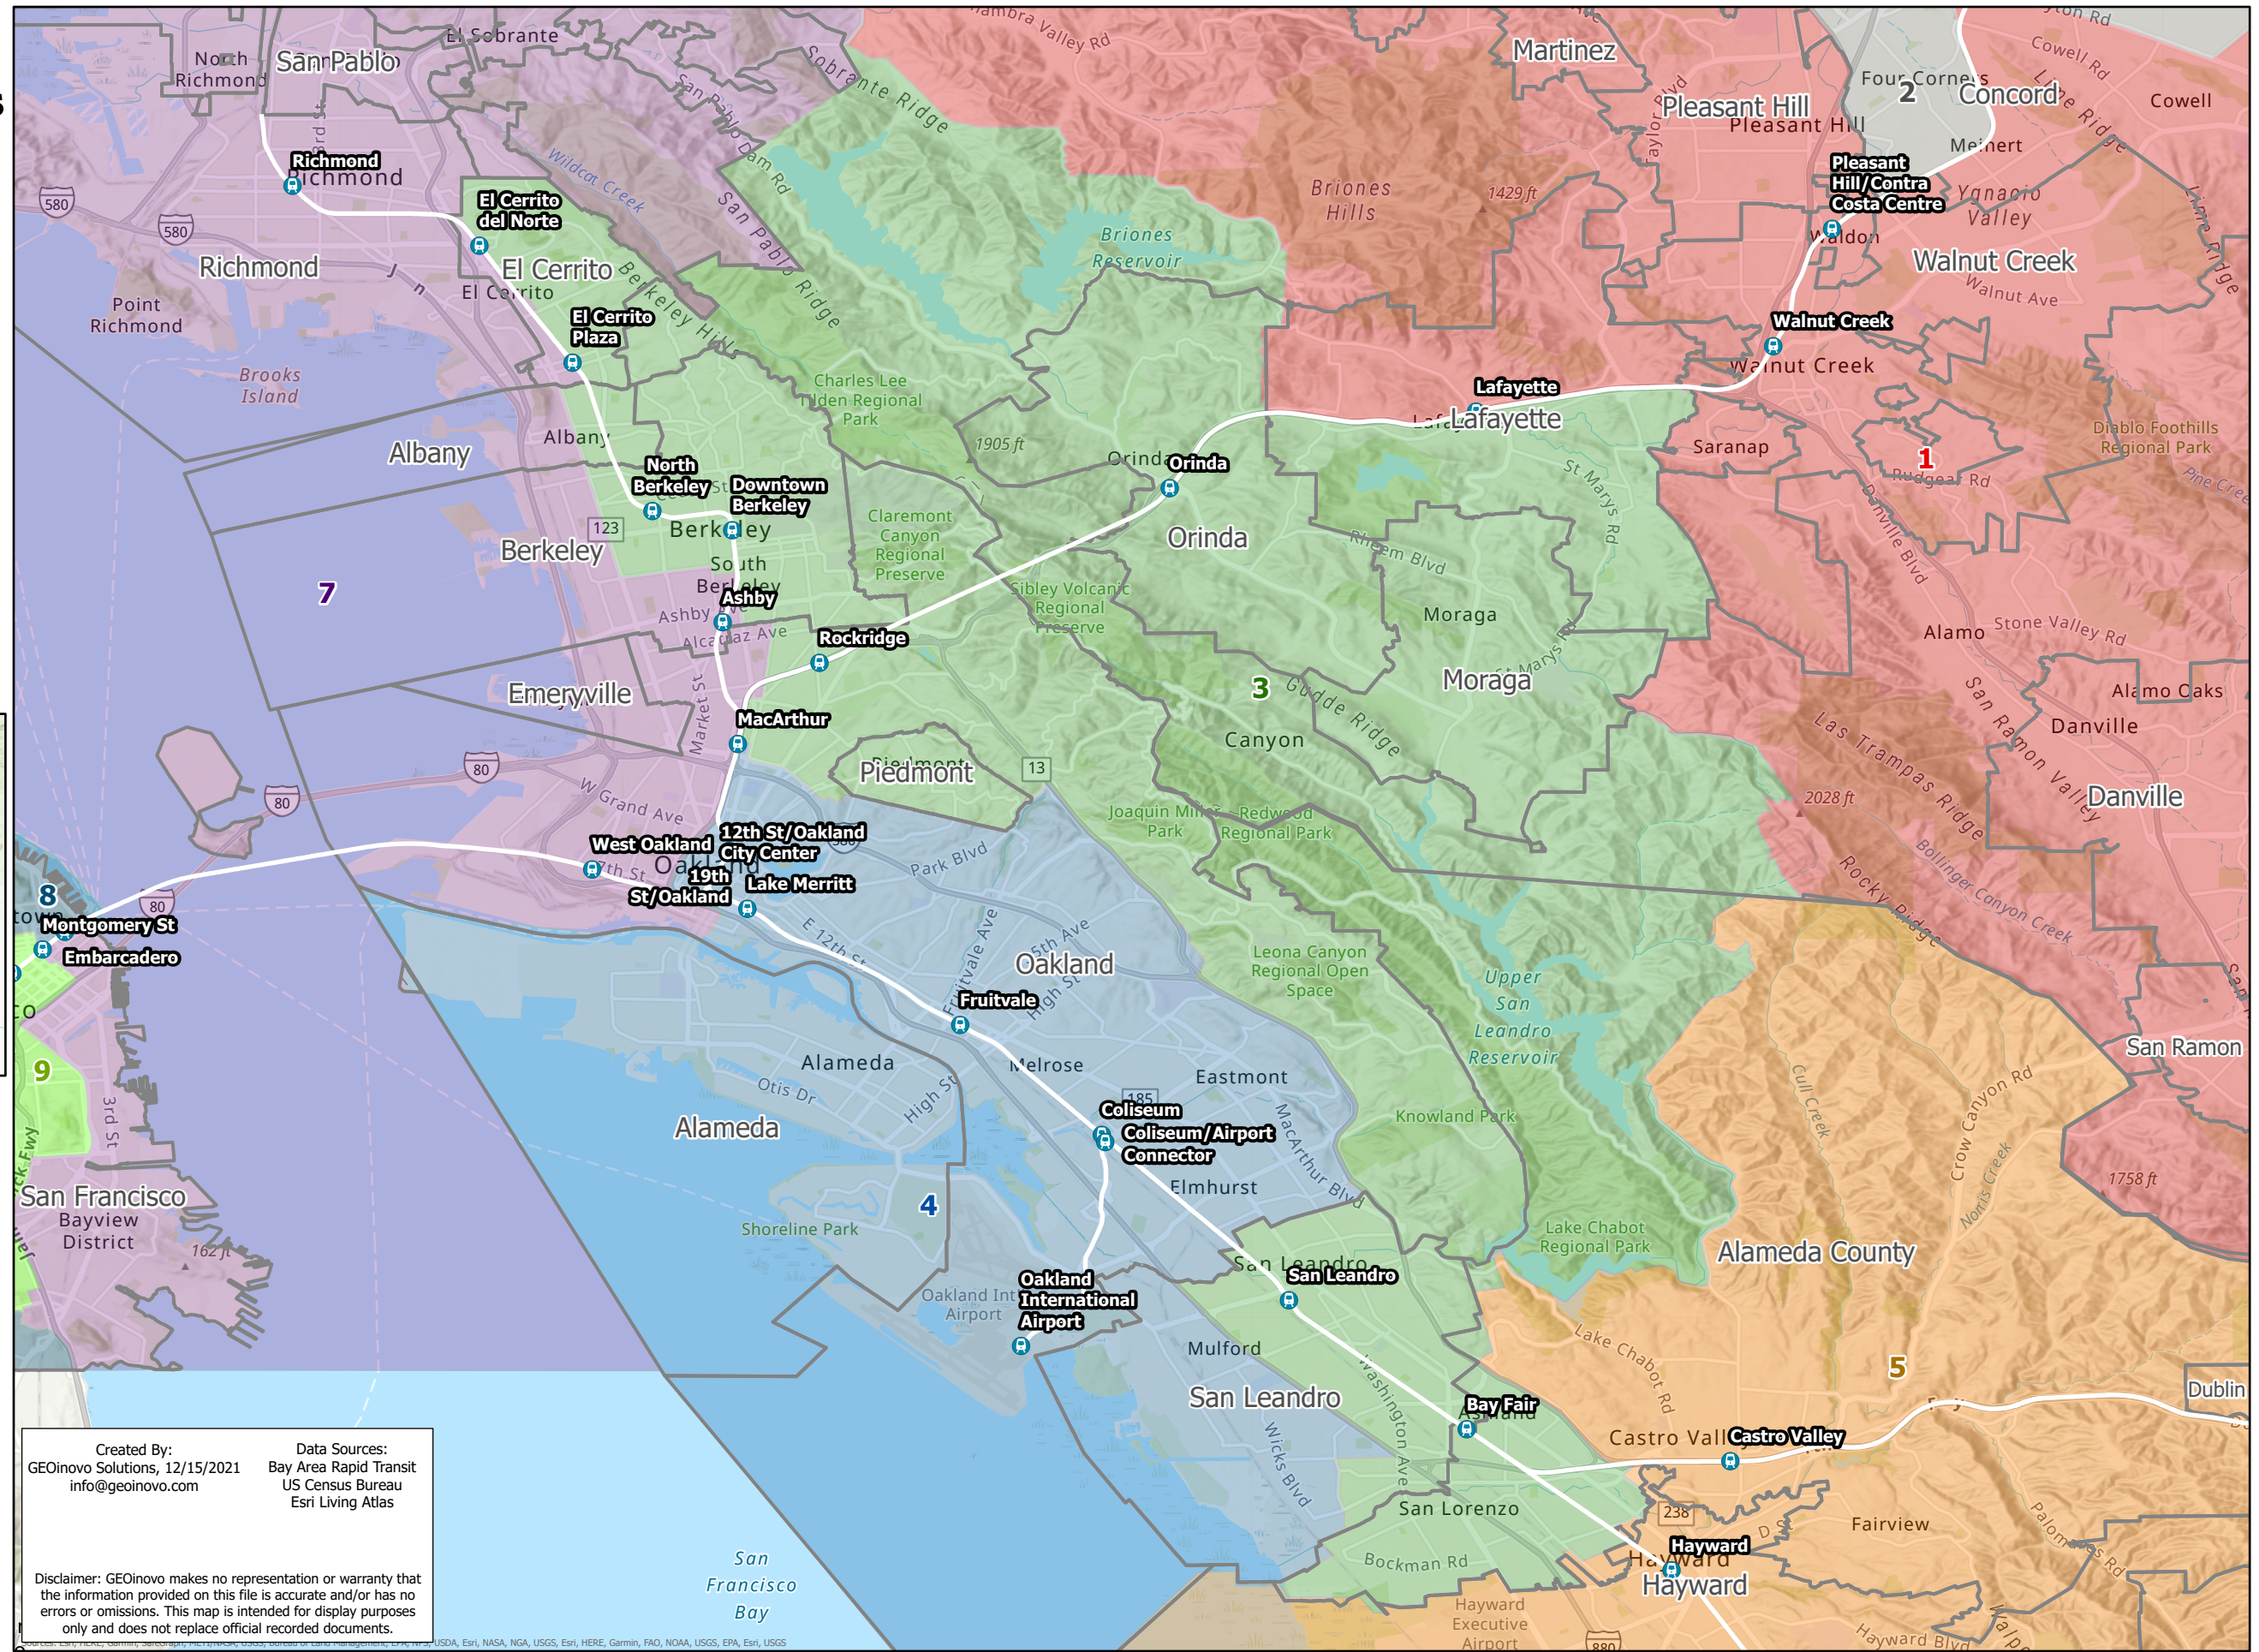

BART Board of Directors Districts

Current Districts

Map Legend

- BART Station
- City Boundary
- District 1
- District 2
- District 3
- District 4
- District 5
- District 6
- District 7
- District 8
- District 9

Created By:
GEOinovo Solutions, 12/15/2021
info@geoinovo.com

Data Sources:
Bay Area Rapid Transit
US Census Bureau
Esri Living Atlas

Disclaimer: GEOinovo makes no representation or warranty that the information provided on this file is accurate and/or has no errors or omissions. This map is intended for display purposes only and does not replace official recorded documents.