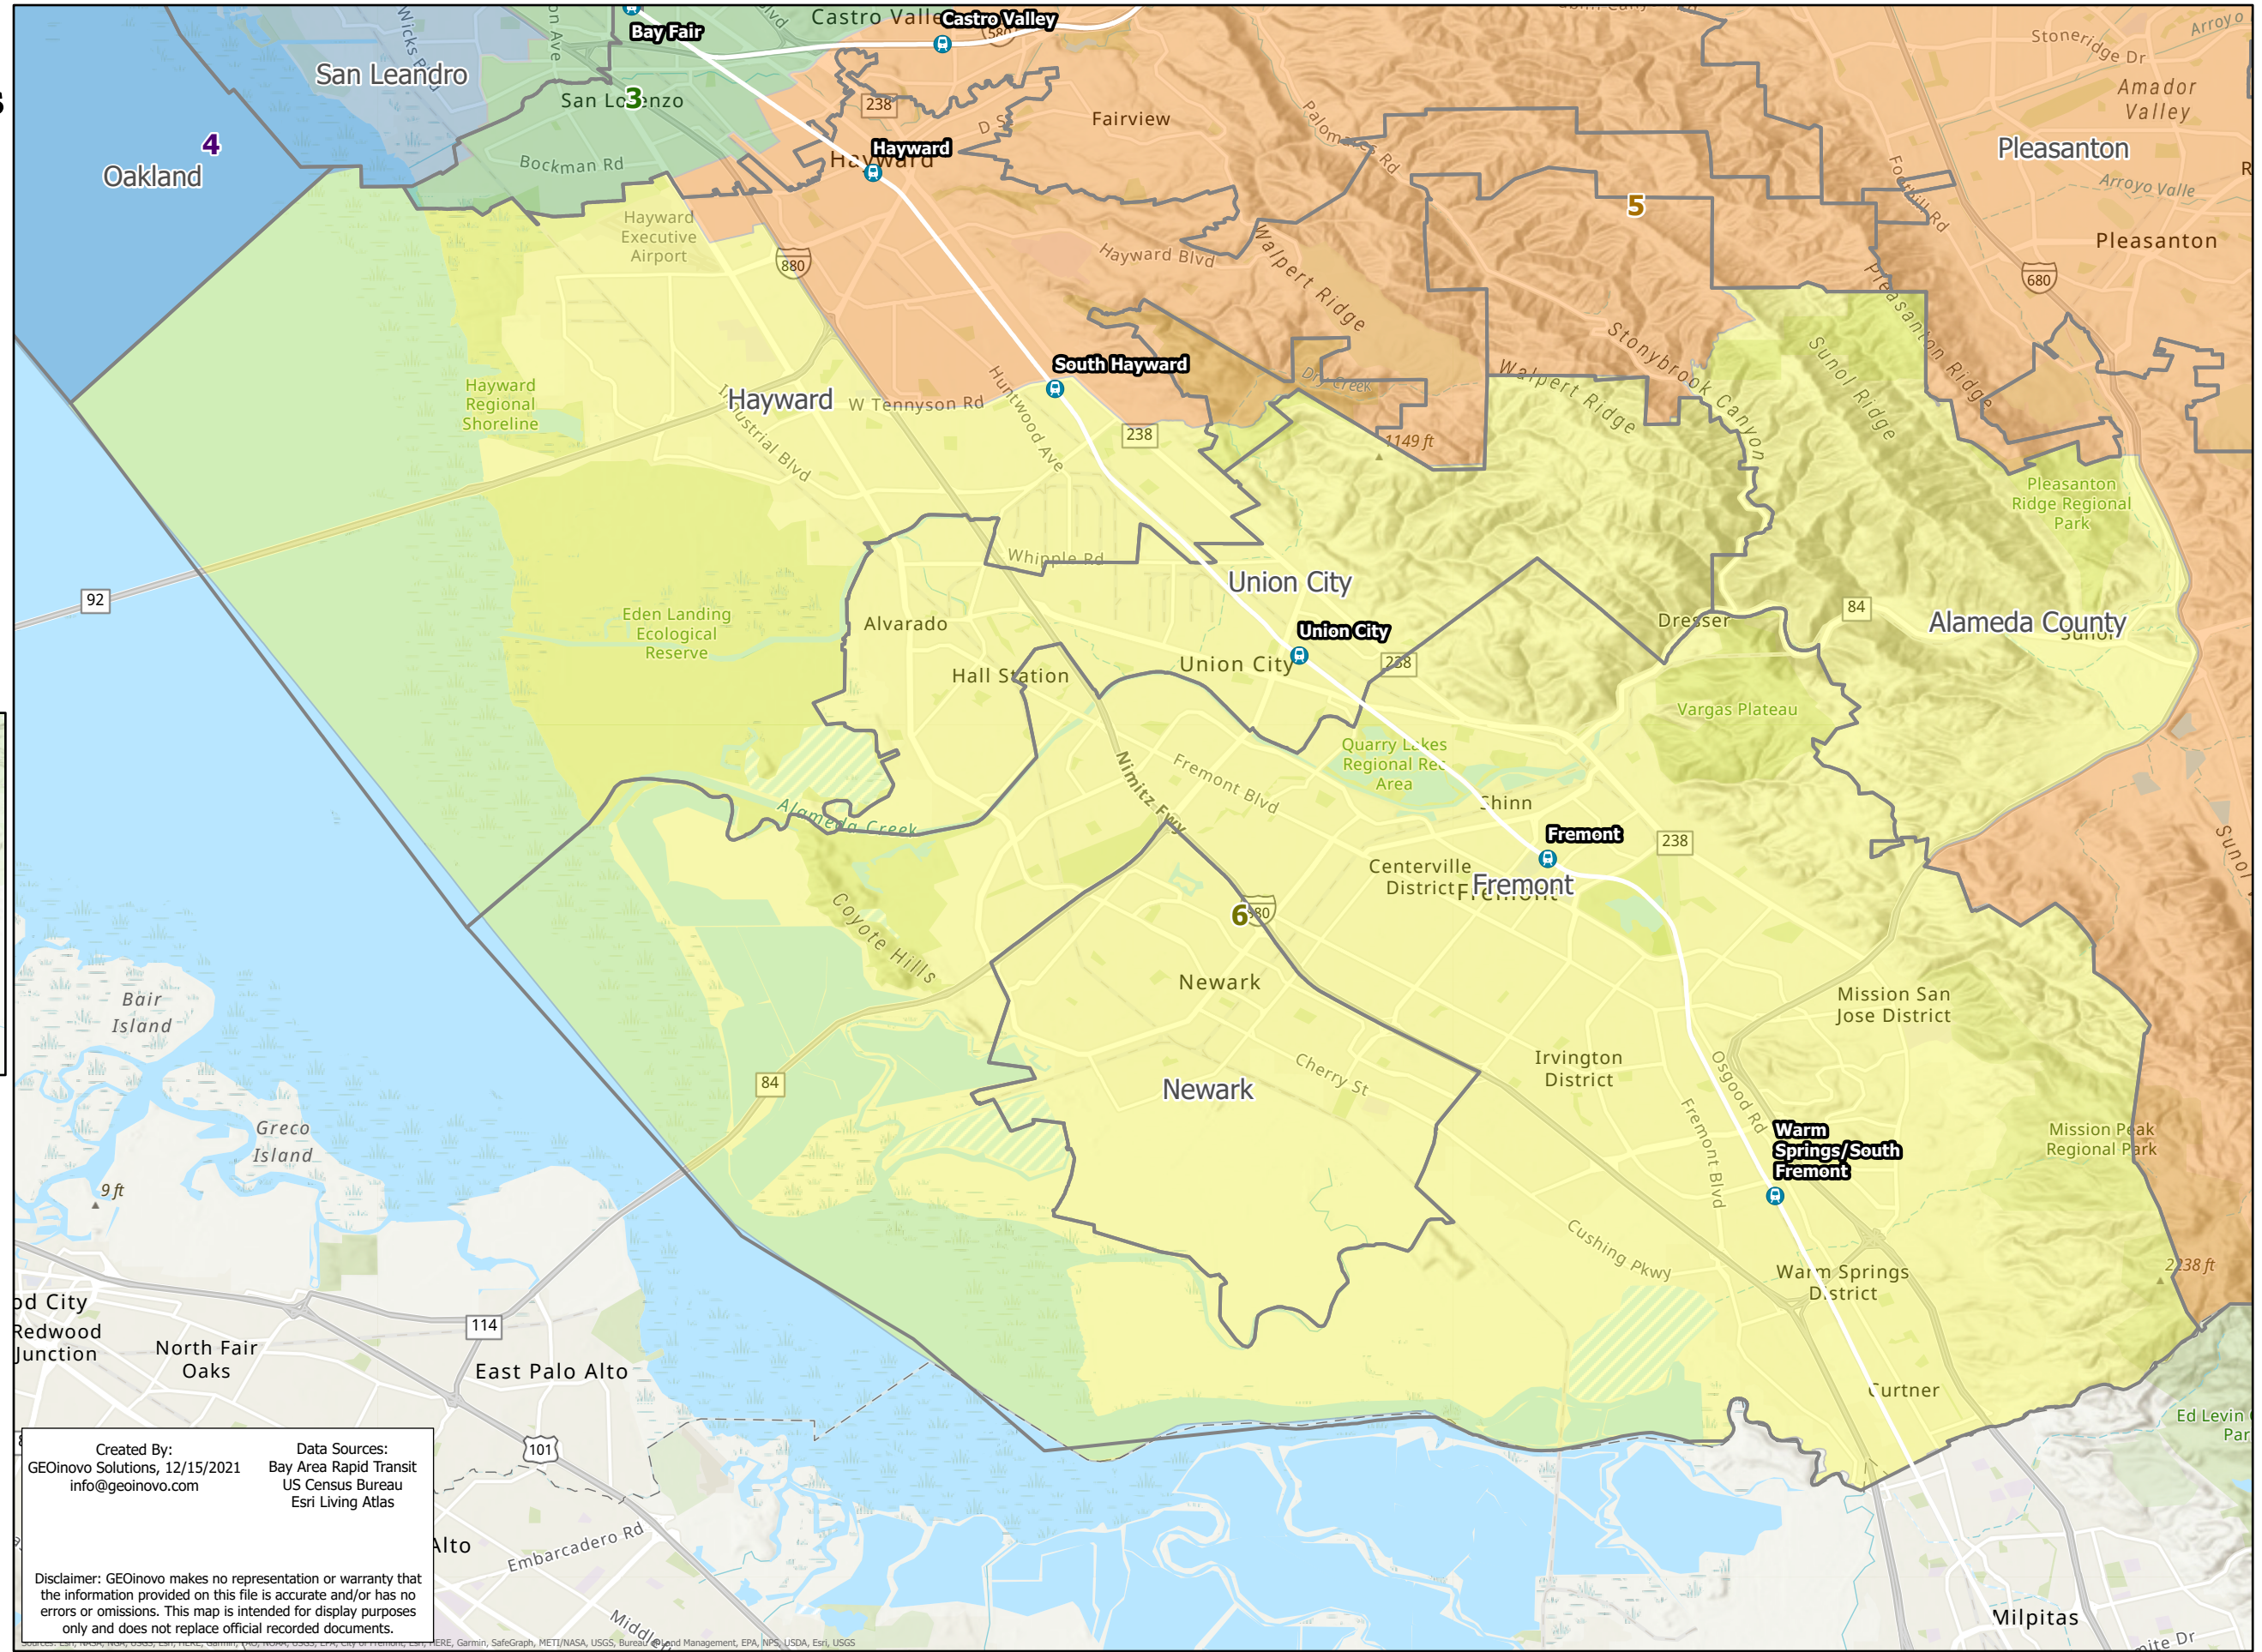

# BART Board of Directors Districts

Plan B

## Map Legend

-  BART Station
-  City Boundary
-  District 1
-  District 2
-  District 3
-  District 4
-  District 5
-  District 6
-  District 7
-  District 8
-  District 9

Created By:  
GEOinovo Solutions, 12/15/2021  
info@geoinovo.com

Data Sources:  
Bay Area Rapid Transit  
US Census Bureau  
Esri Living Atlas

Disclaimer: GEOinovo makes no representation or warranty that the information provided on this file is accurate and/or has no errors or omissions. This map is intended for display purposes only and does not replace official recorded documents.