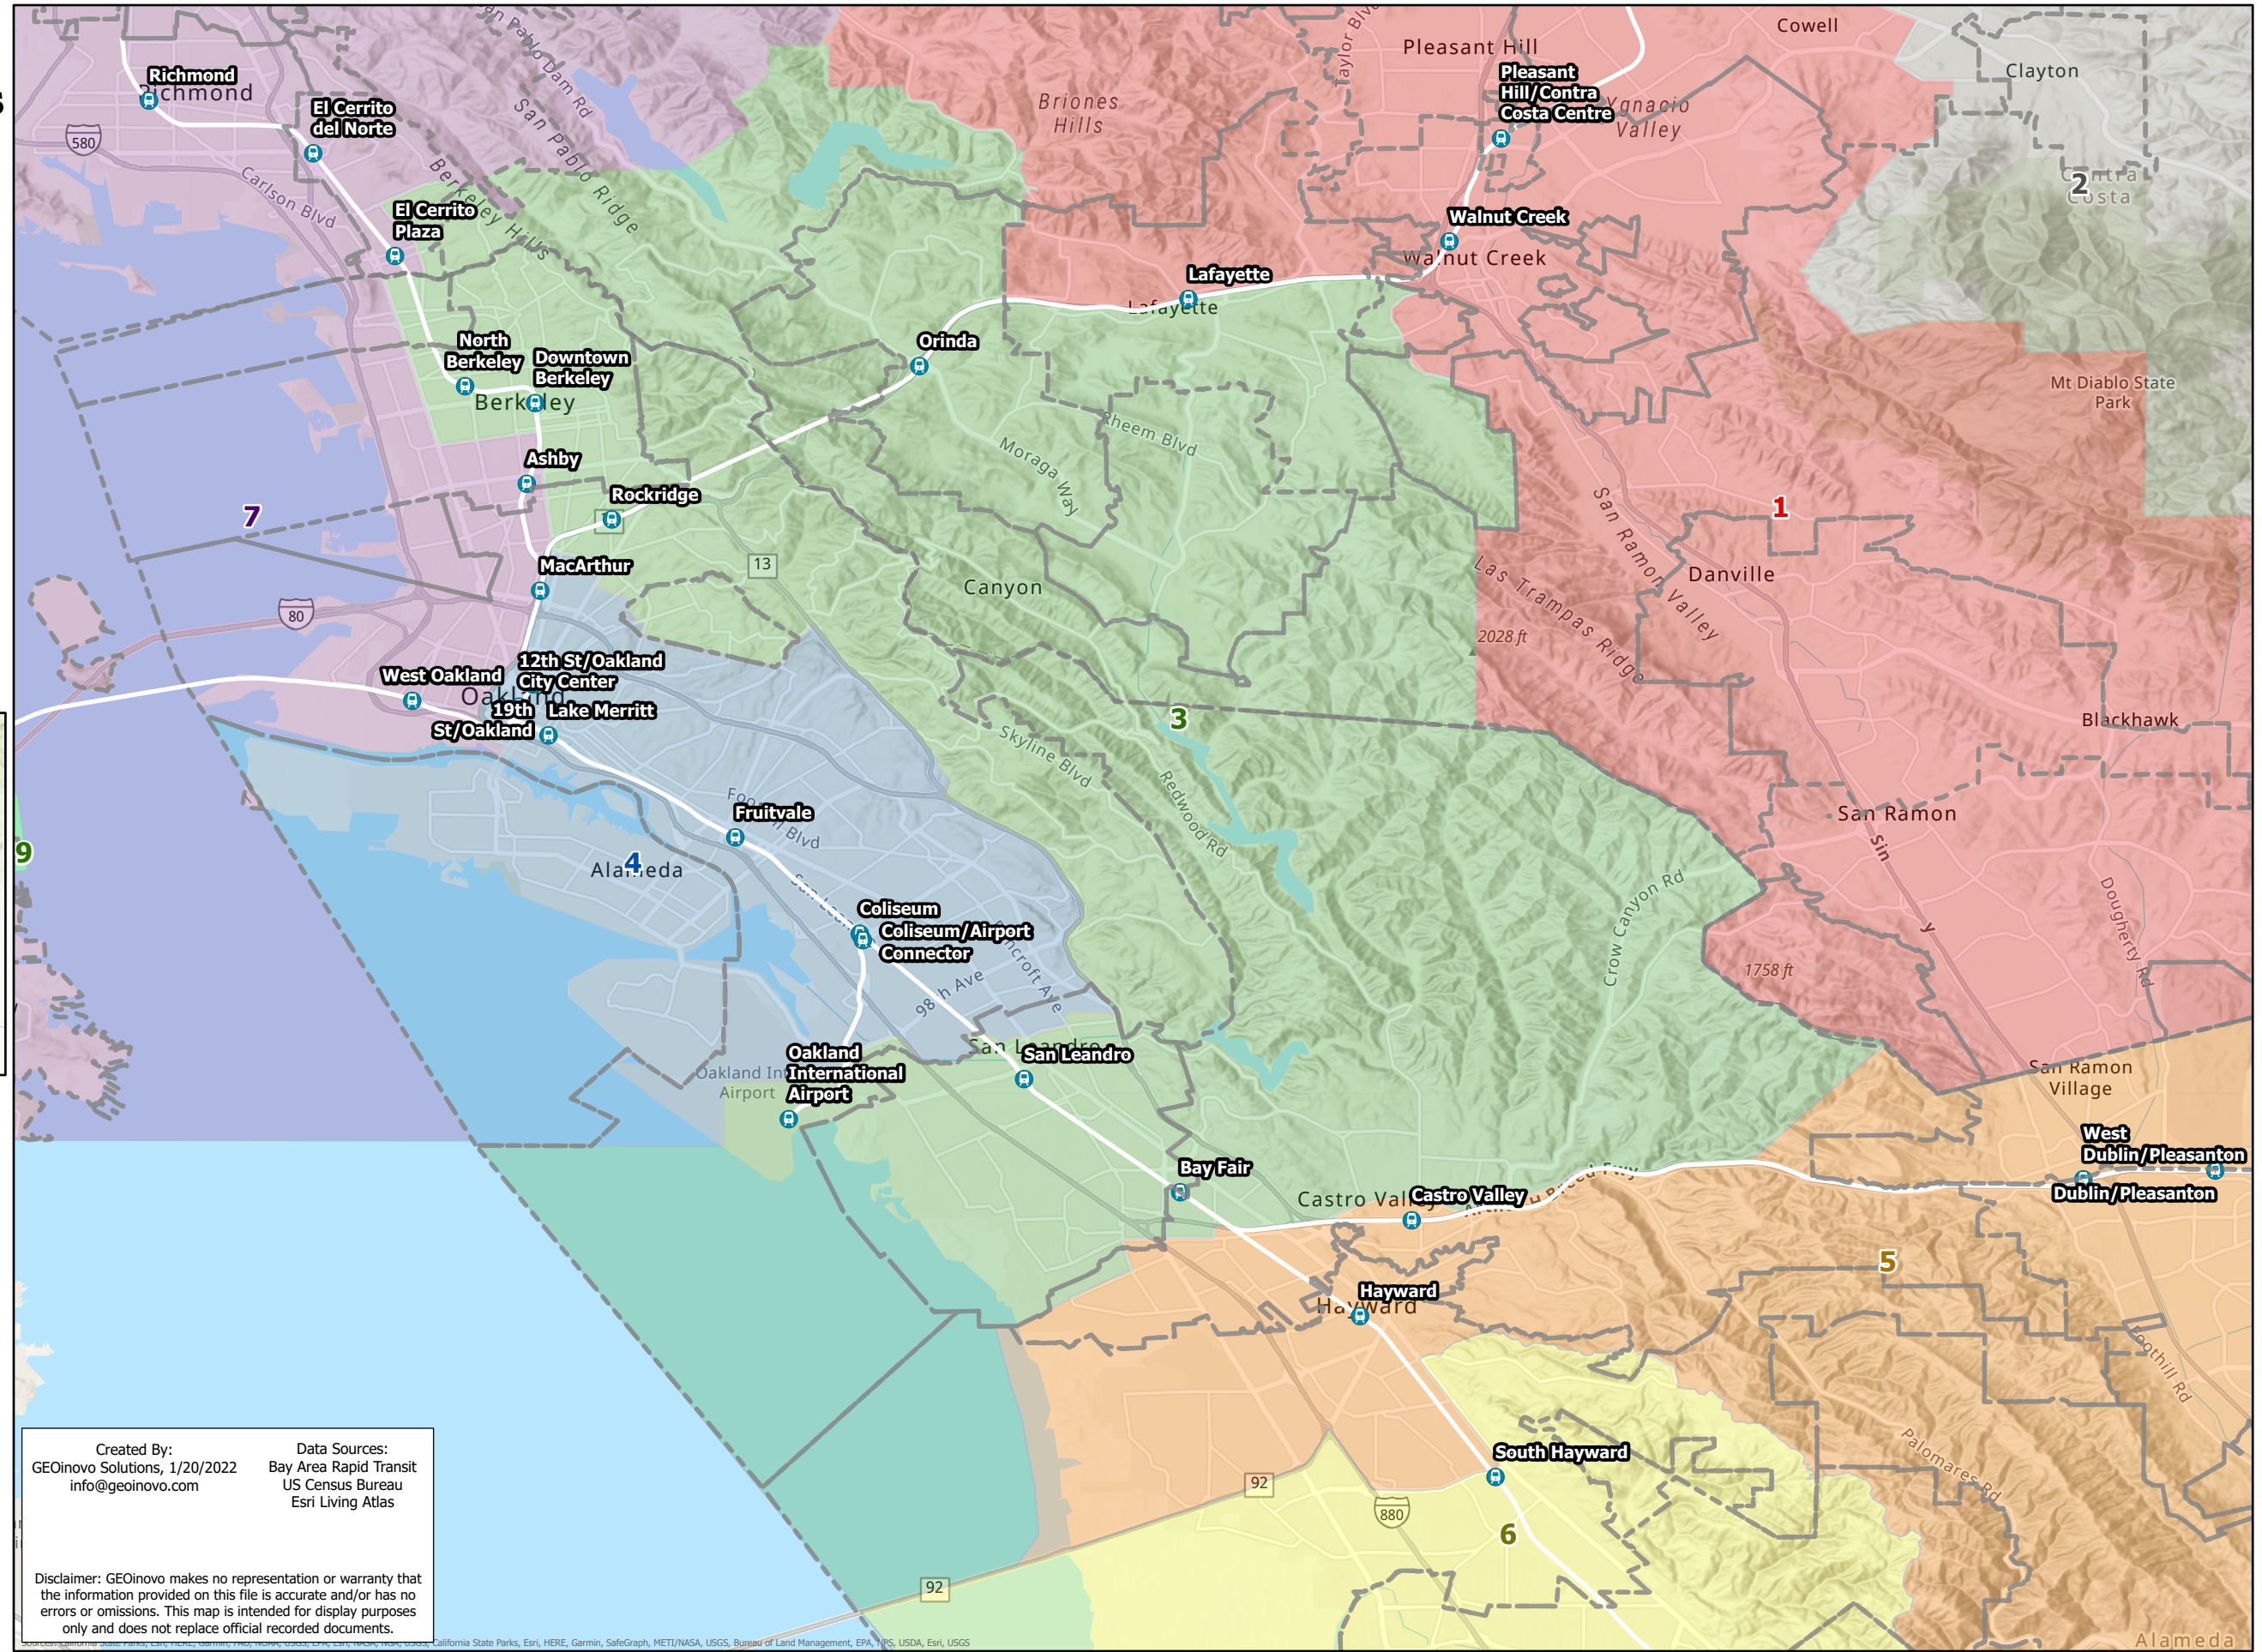

BART Board of Directors Districts

Plan C District 3

BART Districts

- BART Station
- District 1
- District 2
- District 3
- District 4
- District 5
- District 6
- District 7
- District 8
- District 9
- City Boundary

Created By:
GEOinovo Solutions, 1/20/2022
info@geoinovo.com

Data Sources:
Bay Area Rapid Transit
US Census Bureau
Esri Living Atlas

Disclaimer: GEOinovo makes no representation or warranty that the information provided on this file is accurate and/or has no errors or omissions. This map is intended for display purposes only and does not replace official recorded documents.