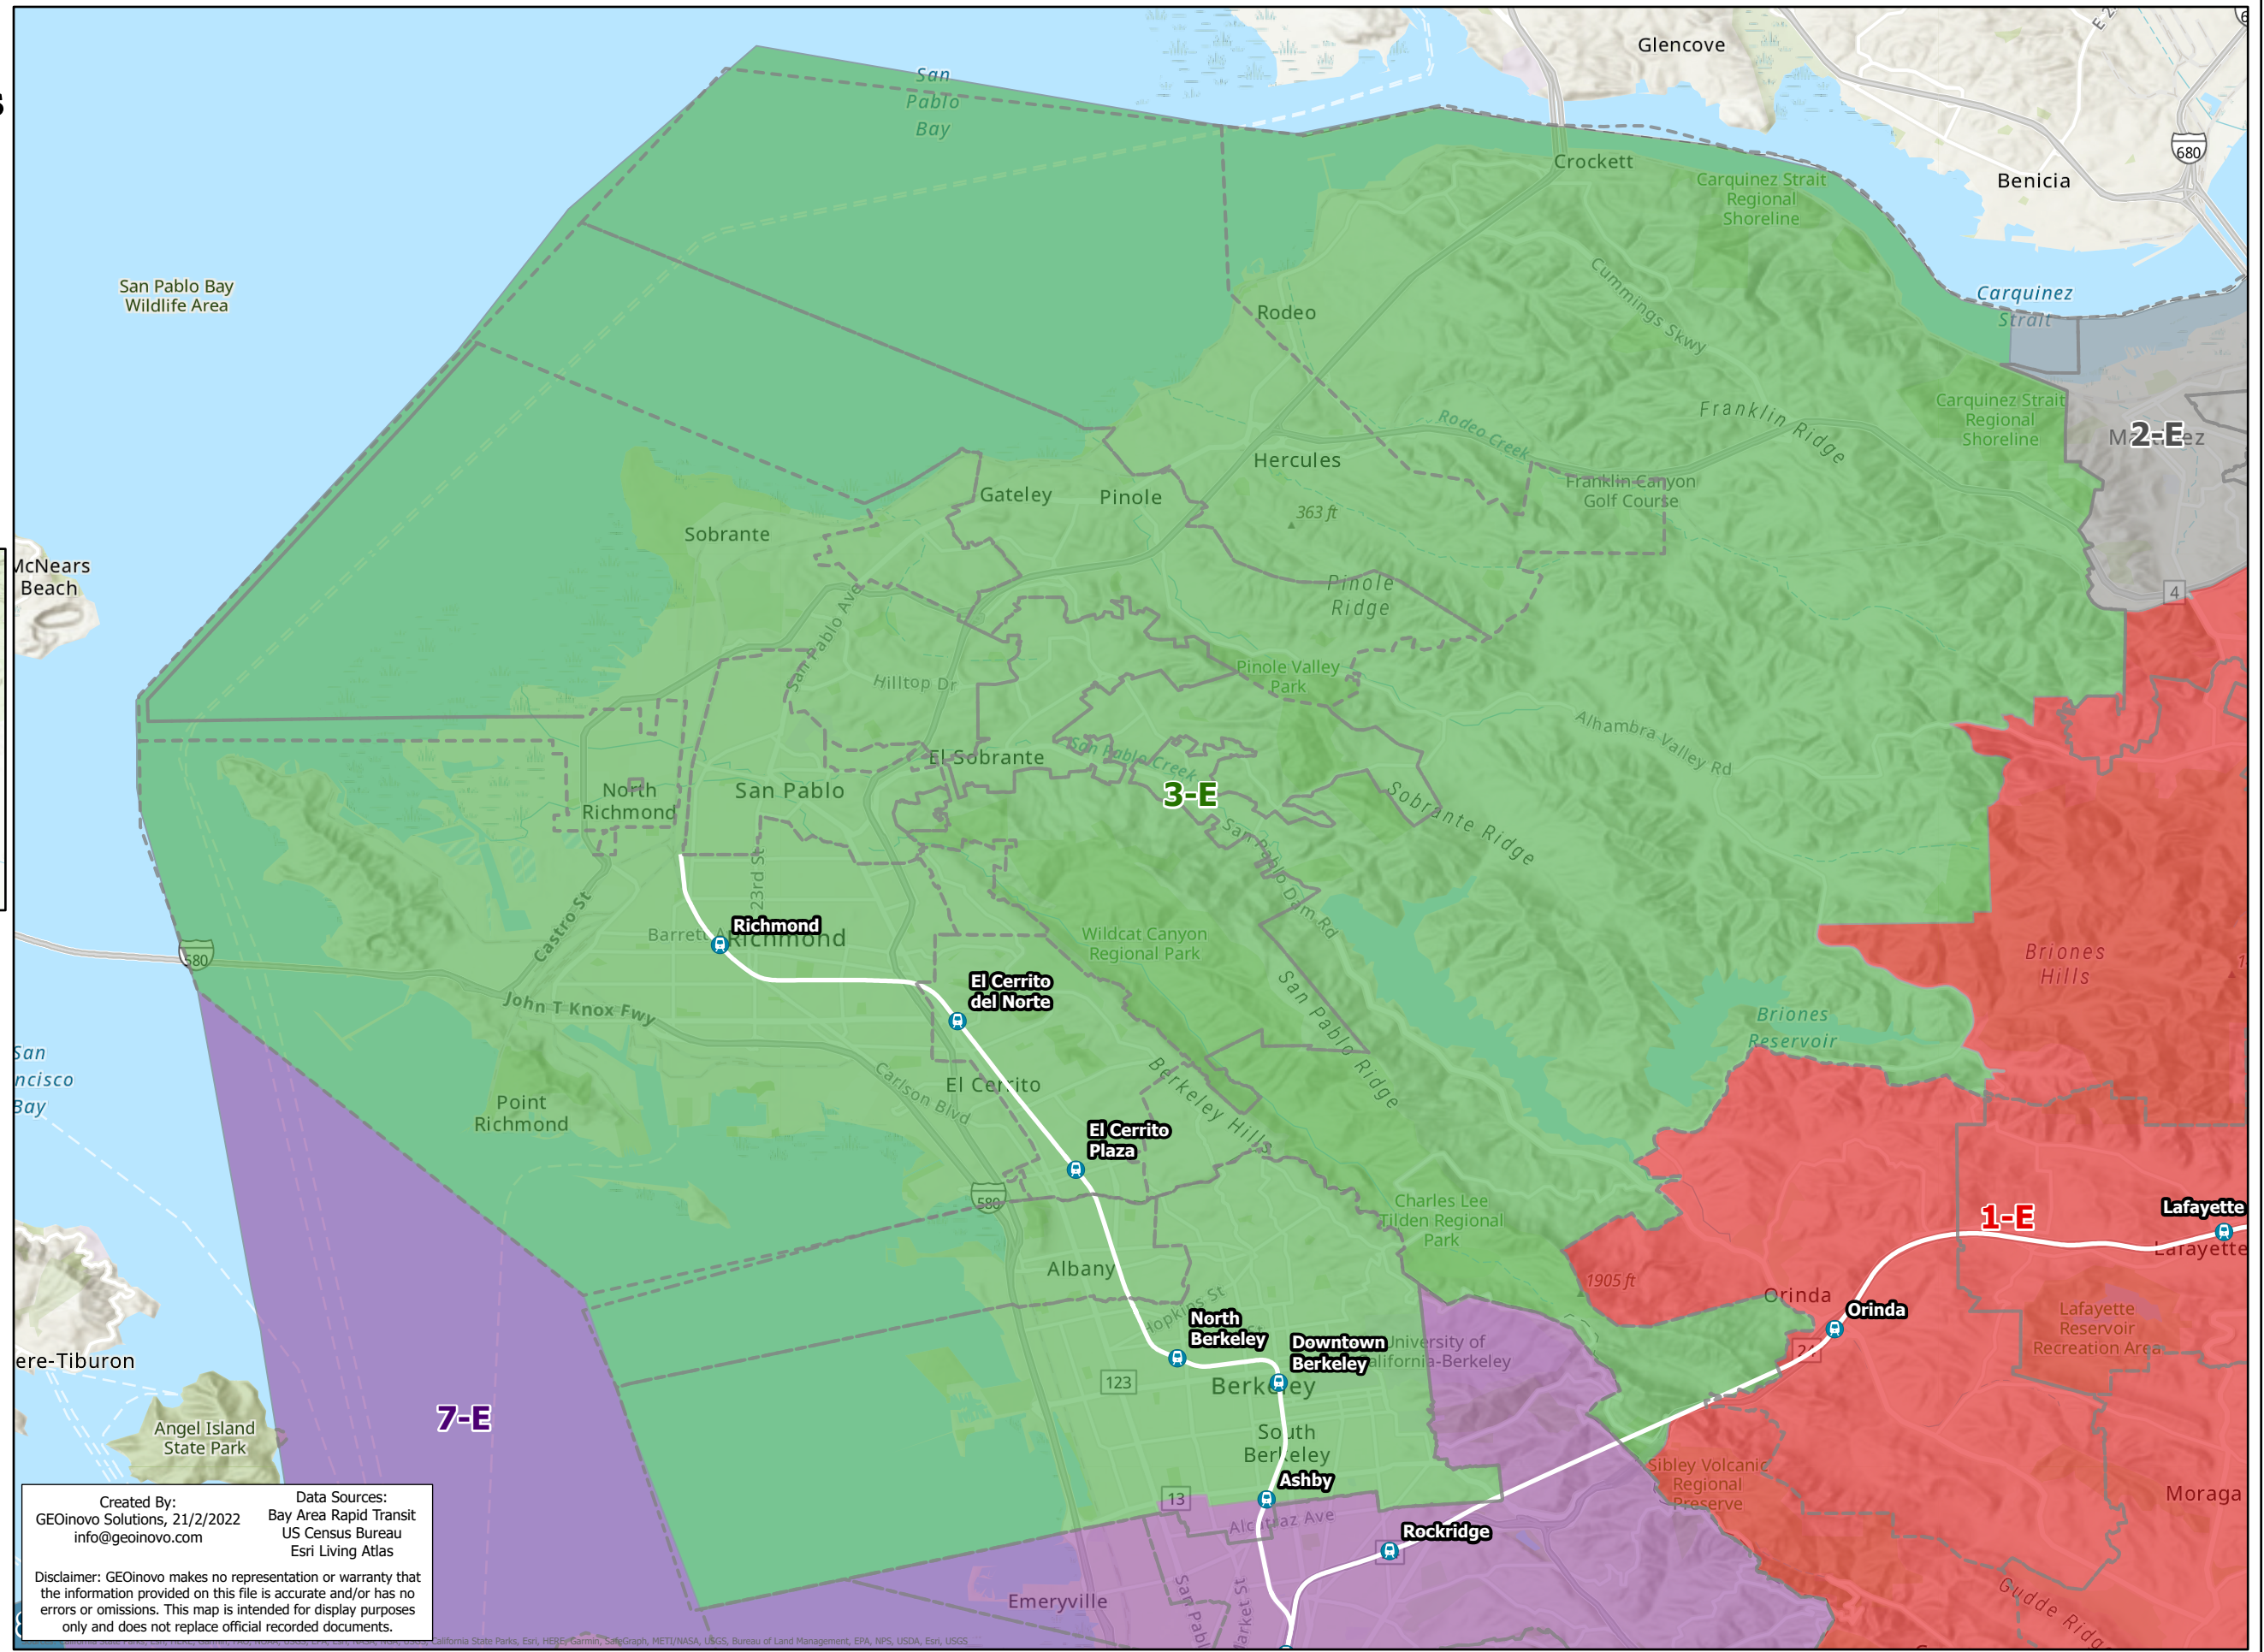

BART Board of Directors Districts

Plan E District 3

- BART Station
- City Boundary
- District 1
- District 2
- District 3
- District 4
- District 5
- District 6
- District 7
- District 8
- District 9

Created By:
GEOinovo Solutions, 21/2/2022
info@geoinovo.com

Data Sources:
Bay Area Rapid Transit
US Census Bureau
Esri Living Atlas

Disclaimer: GEOinovo makes no representation or warranty that the information provided on this file is accurate and/or has no errors or omissions. This map is intended for display purposes only and does not replace official recorded documents.