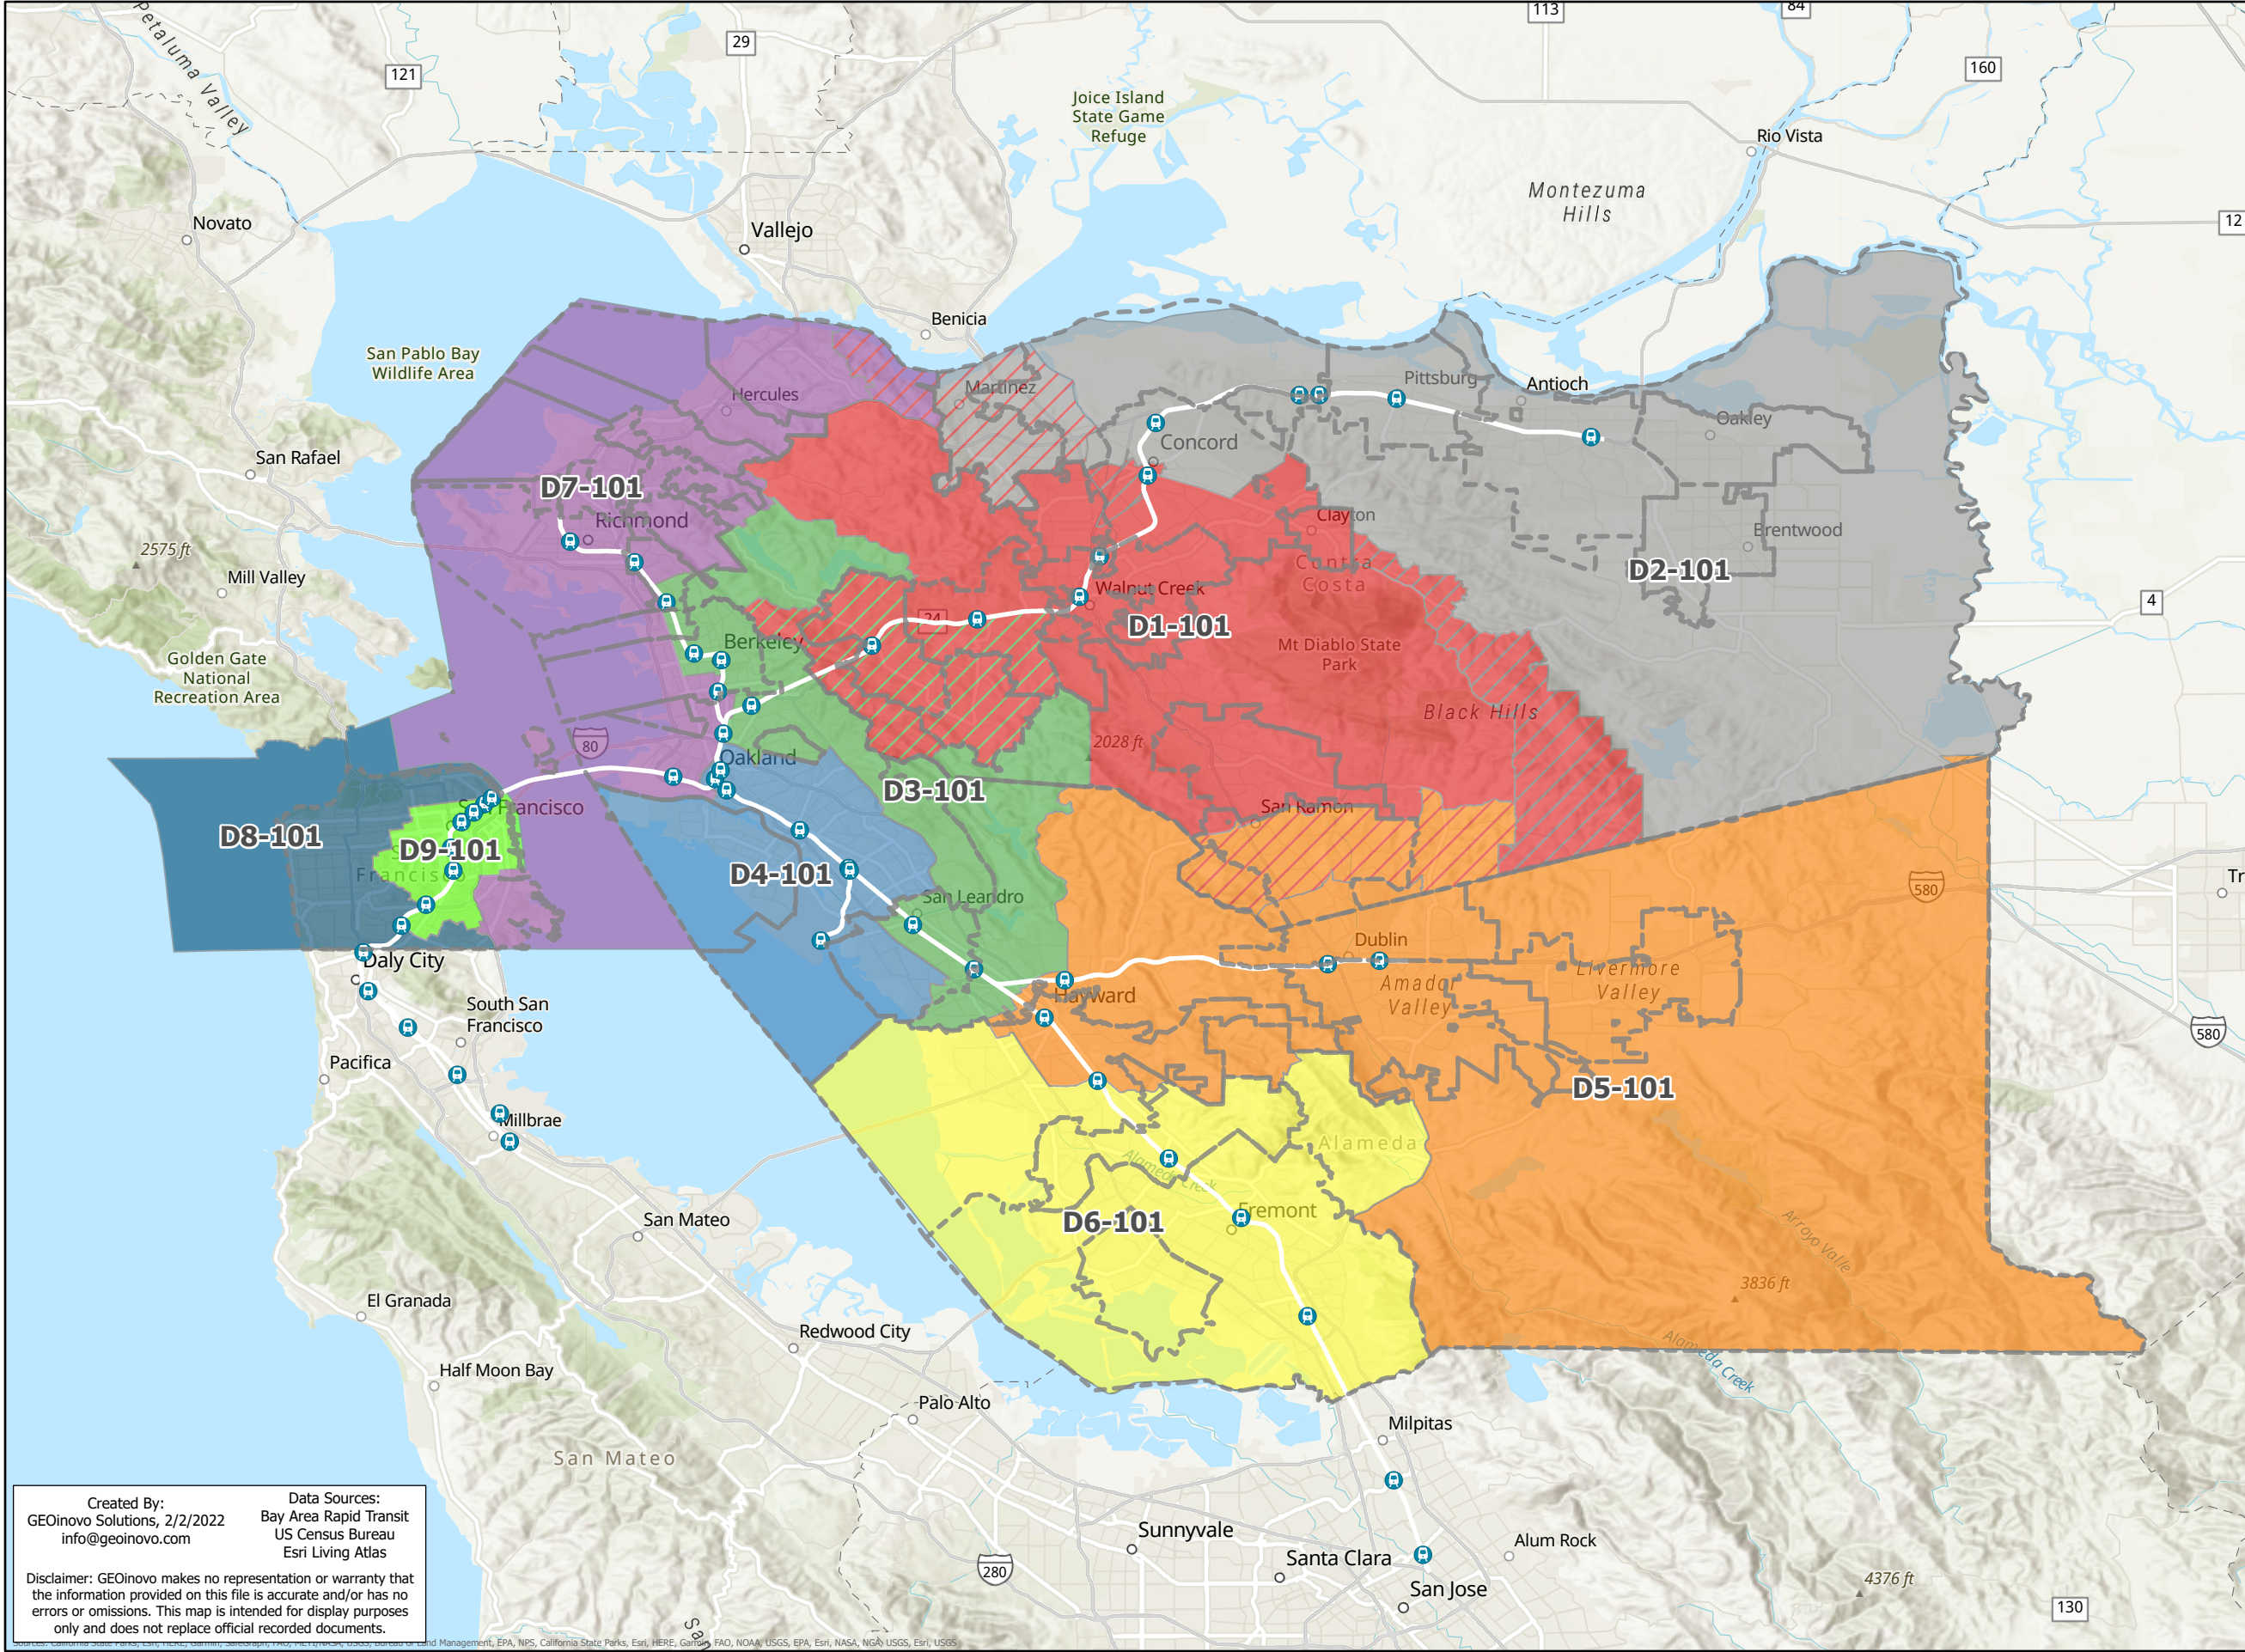

BART Board of Directors Districts

Public 101

-  BART Station
-  City Boundary
-  District 1
-  District 1 (-D2)
-  District 1 (-D3)
-  District 2 (-D1)
-  District 2
-  District 3
-  District 4
-  District 5 (-D1)
-  District 5
-  District 6
-  District 7 (-D1)
-  District 7
-  District 8
-  District 9

Created By:
GEOinovo Solutions, 2/2/2022
info@geoinovo.com

Data Sources:
Bay Area Rapid Transit
US Census Bureau
Esri Living Atlas

Disclaimer: GEOinovo makes no representation or warranty that the information provided on this file is accurate and/or has no errors or omissions. This map is intended for display purposes only and does not replace official recorded documents.

Map Management, EPA, NPS, California State Parks, Esri, HERE, Garmin, FAO, NOAA, USGS, EPA, Esri, NASA, NGA, USGS, Esri, USGS