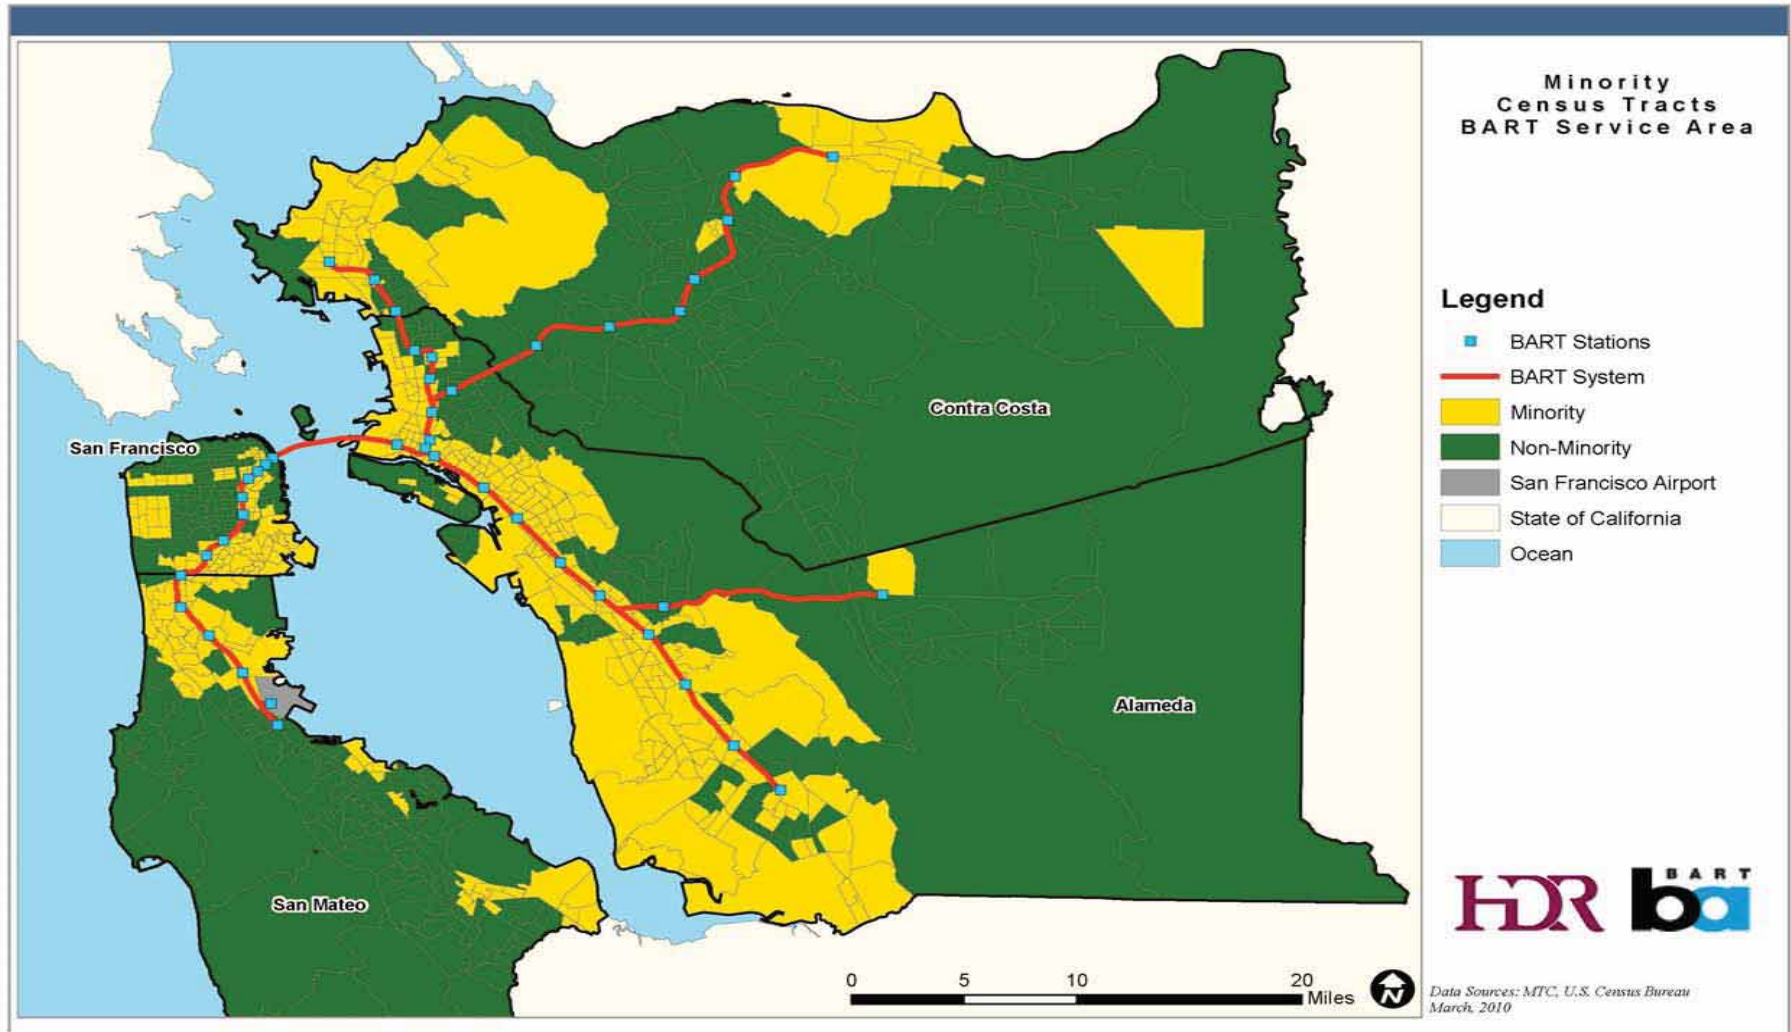

Locations of Predominantly Minority Population in the BART Service Area

Locations of Predominantly Low-income Population in the BART Service Area

Appendix H: Service Area Maps

J:\GIS\Projects\BART\BART\Map_Series\Map_Series_Vietnamese.mxd
 8/19/2010 11:12:00