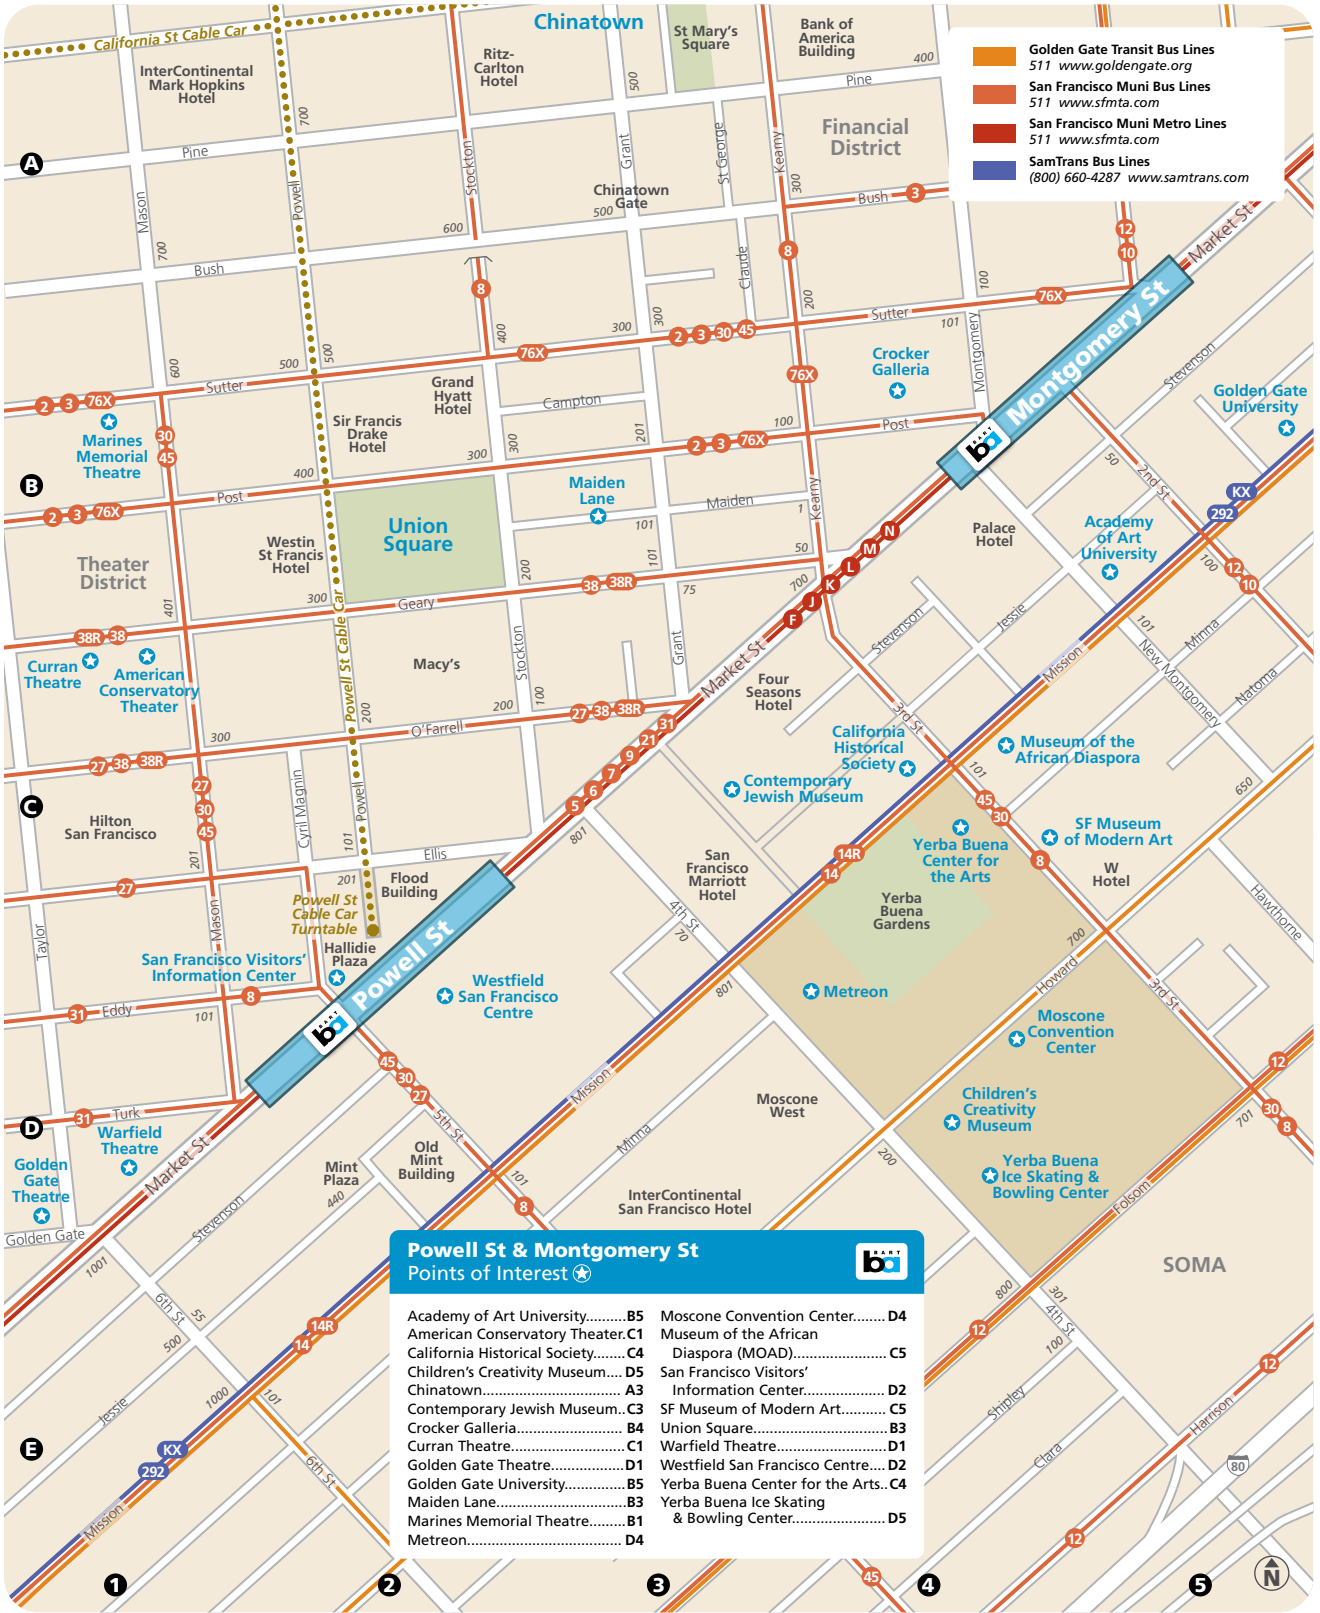

Union Square, Chinatown & Yerba Buena

- **Golden Gate Transit Bus Lines**
  511 www.goldengate.org
- **San Francisco Muni Bus Lines**
  511 www.sfmta.com
- **San Francisco Muni Metro Lines**
  511 www.sfmta.com
- **SamTrans Bus Lines**
  (800) 660-4287 www.samtrans.com

Powell St & Montgomery St Points of Interest

Academy of Art University.....B5	Moscone Convention Center.....D4
American Conservatory Theater.....C1	Museum of the African Diaspora (MOAD).....C5
California Historical Society.....C4	San Francisco Visitors' Information Center.....D2
Children's Creativity Museum.....D5	SF Museum of Modern Art.....C5
Chinatown.....A3	Union Square.....B3
Contemporary Jewish Museum.....C3	Warfield Theatre.....D1
Crocker Galleria.....B4	Westfield San Francisco Centre....D2
Curran Theatre.....C1	Yerba Buena Center for the Arts..C4
Golden Gate Theatre.....D1	Yerba Buena Ice Skating & Bowling Center.....D5
Maiden Lane.....B3	
Marines Memorial Theatre.....B1	
Metreon.....D4