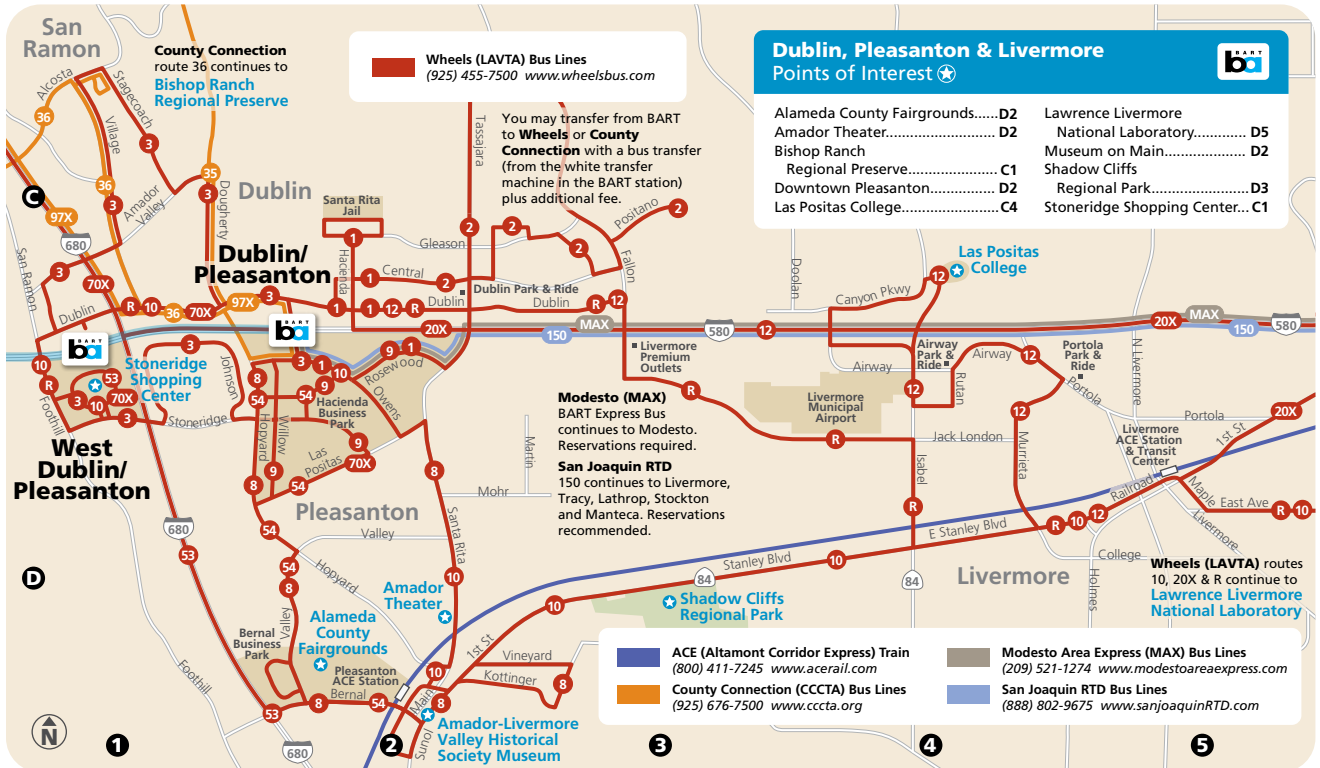

Broadway Shuttle
(510) 891-4700 www.actransit.org

Capitol Corridor
(877) 974-3322 www.capitolcorridor.org

Downtown Oakland Points of Interest

Alameda/Oakland Ferry.....	E3	Museum of Children's Art.....	D2
Children's Fairyland.....	A3	Oakland Convention Center.....	C3
Chinatown.....	C3	Oakland Ice Center.....	B1
Fox Theater.....	B1	Oakland Jack London	
Jack London Square.....	E4	Capitol Corridor.....	D5
Jack London Square		Oakland Museum	
Farmers' Market.....	E4	of California.....	B5
Lake Merritt.....	A4	Old Oakland Farmers' Market.....	D3
Laney College.....	C5	Paramount Theatre.....	A1

San Leandro to Hayward

Hayward to Union City

To transfer from Union City BART to **Union City Transit**, pick up a bus transfer from the white transfer machine in the BART station before you exit.

Dumbarton Express lines DB & DB1 operate between Union City BART Station and Palo Alto Caltrain Station and Page Mill Rd and El Camino Real.

Capitol Corridor
 (877) 974-3322 www.capitolcorridor.org

VTA (Valley Transportation Authority) Bus Lines
 (408) 321-2300 www.vta.org

Fremont Points of Interest

Altamont Commuter Express/Centerville Station.....	B1	Ohlone College.....	A4
Fremont Centerville Farmers' Market.....	B1	Ohlone College - Newark Center.....	C3
Fremont Central Park/ Lake Elizabeth.....	A2	Old Town Niles.....	A1
Fremont Hub.....	B2	Pacific Commons Shopping Center.....	C4
New Park Mall.....	C2	Vallejo Mill Historical Park.....	A1

Pittsburg, Antioch & Brentwood

Dublin, Pleasanton & Livermore

Destination Index

AIRPORTS, TRAINS & FERRIES

Alameda/Oakland Ferry (OAK)	6
Centerville Station (F)	12
Golden Gate Ferry (SF)	2
Harbor Bay Ferry (SF)	2
Oakland Coliseum Capitol Corridor (OAK)	9
Oakland International Airport (OAK)	9
Oakland Jack London Capitol Corridor (OAK)	6
Richmond Capitol Corridor (R)	7
San Francisco International Airport (SF)	5
Vallejo Ferry (SF)	2