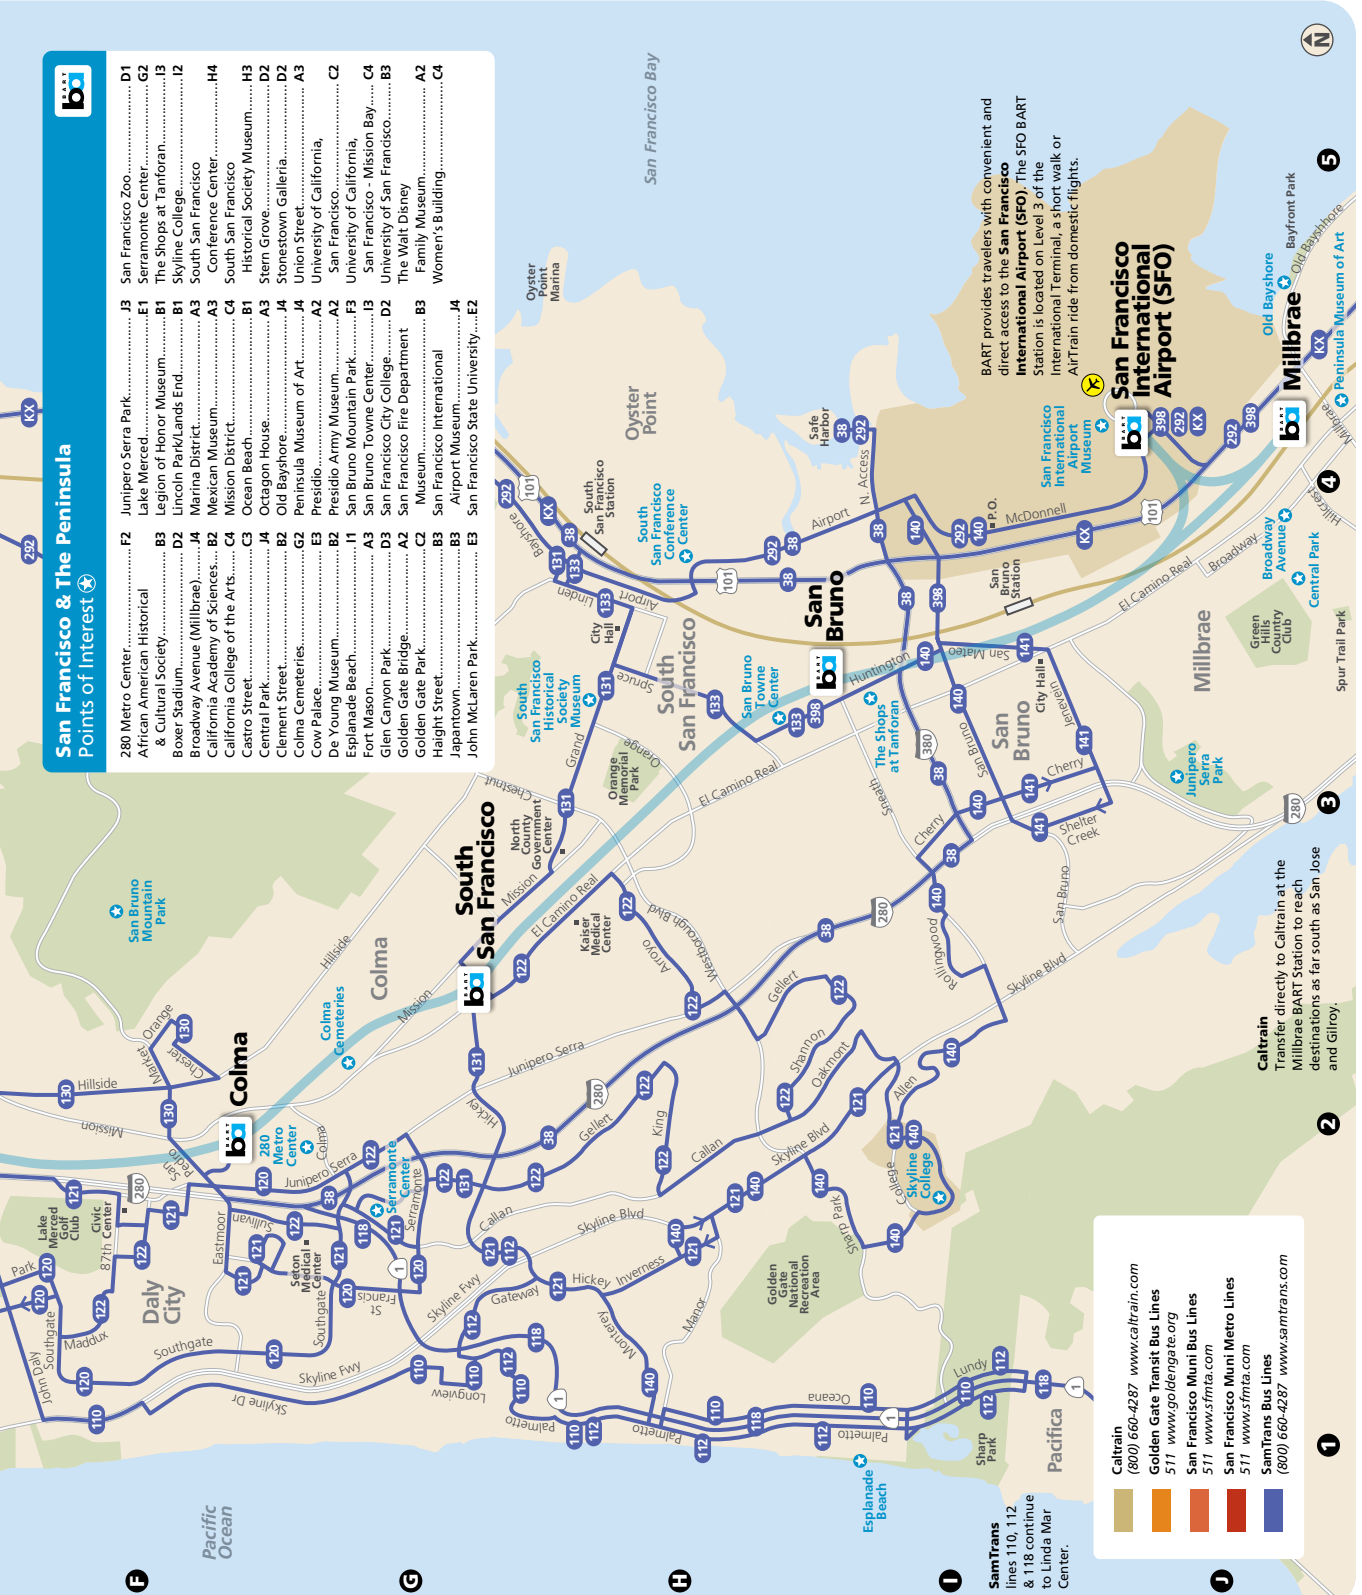

280 Metro Center.....	F2	Junipero Serra Park.....	I3	San Francisco Zoo.....	D1
African American Historical	E1	Lake Merced.....	E1	Serramonte Center.....	G2
& Cultural Society.....	B3	Legion of Honor Museum.....	B1	The Shops at Tanforan.....	I2
Boxer Stadium.....	D2	Lincoln Park/Lands End.....	A3	Skyline College.....	B3
Broadway Avenue (Millbrae).....	J4	Marina District.....	A3	South San Francisco	
California Academy of Sciences.....	B2	Mexican Museum.....	A3	Conference Center.....	H4
California College of the Arts.....	C4	Mission District.....	C4	South San Francisco	
Castro Street.....	C3	Ocean Beach.....	B1	Historical Society Museum.....	H3
Central Park.....	J4	Octagon House.....	J4	Stern Grove.....	D2
Clement Street.....	B2	Old Bayshore.....	J4	Stonestown Galleria.....	D2
Colma Cemeteries.....	E2	Peninsula Museum of Art.....	J4	Union Street.....	A3
Cow Palace.....	B2	Presidio.....	A2	University of California,	
De Young Museum.....	B2	Presidio Army Museum.....	A2	San Francisco.....	C2
Esplanade Beach.....	I1	San Bruno Mountain Park.....	F3	University of California,	
Fort Mason.....	A3	San Bruno Towne Center.....	I3	San Francisco - Mission Bay.....	C4
Glen Canyon Park.....	D3	San Francisco City College.....	D2	University of San Francisco.....	B3
Golden Gate Bridge.....	A2	San Francisco Fire Department		The Walk Disney	
Golden Gate Park.....	C2	Museum.....	B3	Family Museum.....	A2
Haight Street.....	C3	San Francisco International		Women's Building.....	C4
Japantown.....	B3	Airport Museum.....	J4		
John McLaren Park.....	E3	San Francisco State University.....	E2