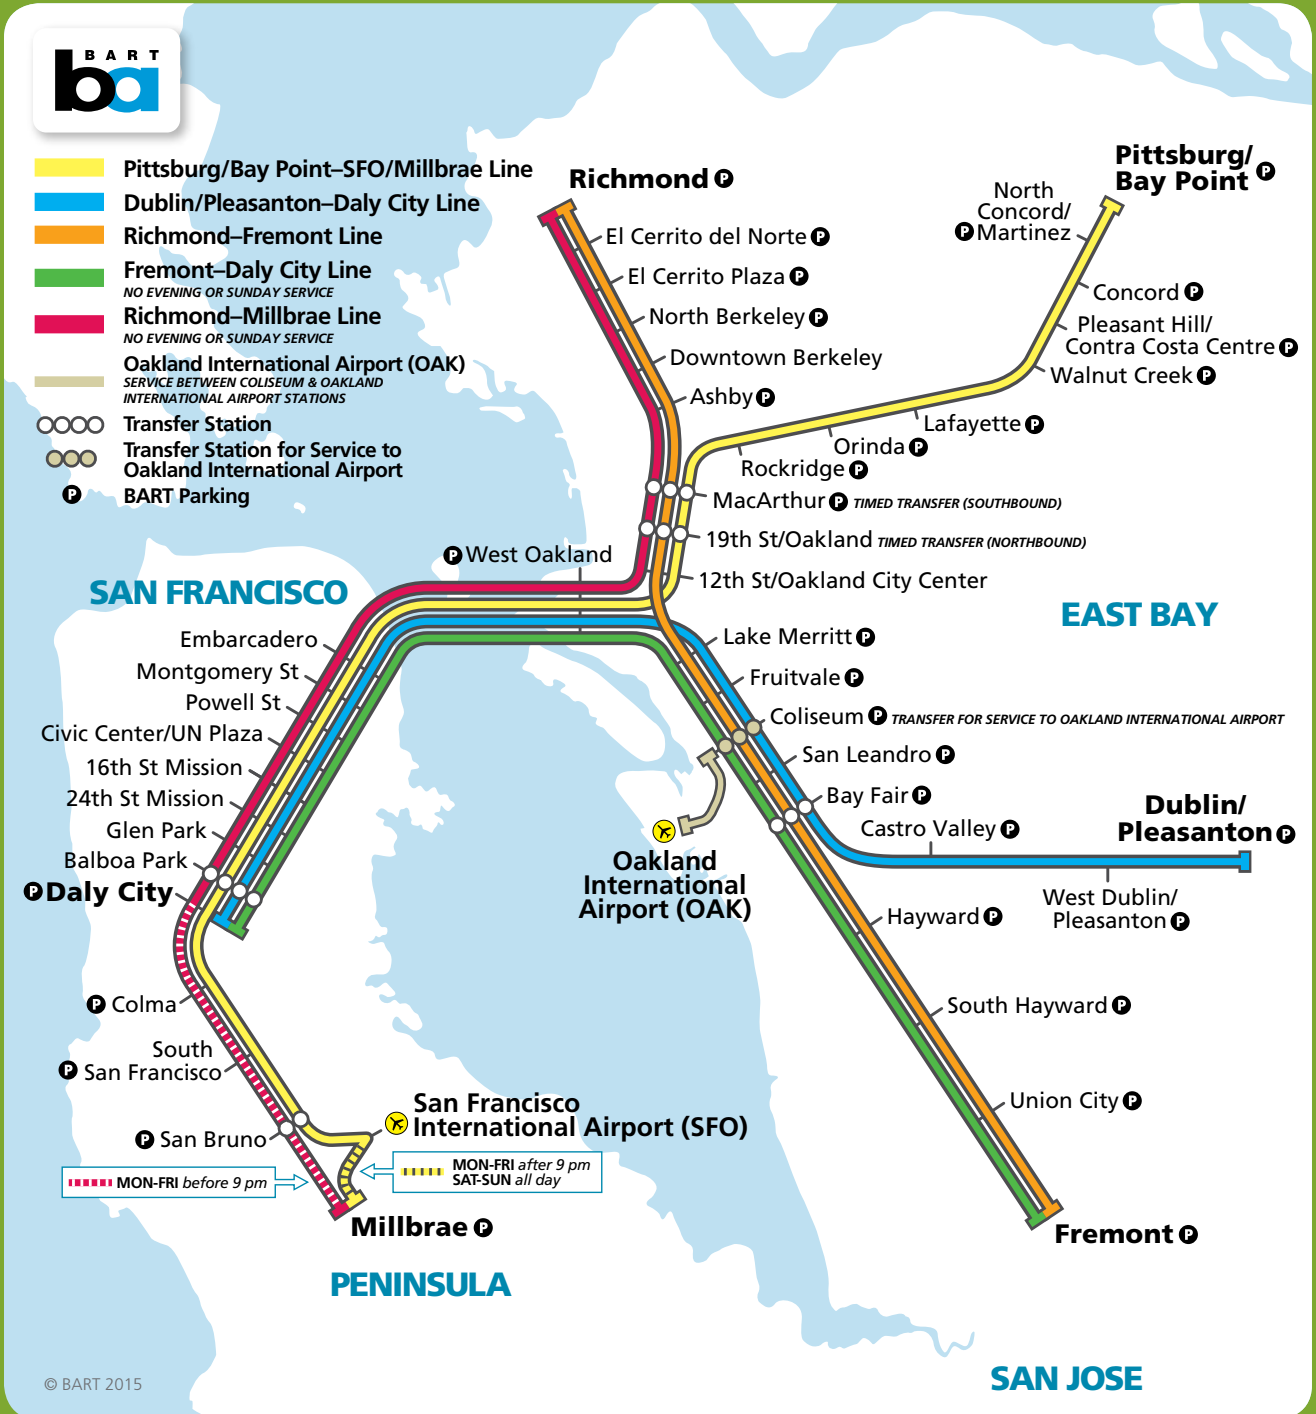

BART and Connecting Transit

With connecting transit, BART can take you to just about any location in the Bay Area. Use the maps in this guide to find connections for BART's 45 conveniently located stations. Whether you're going to work, school, the shopping mall, ballpark, an art exhibit or the airport, take BART... and you're there. Use the handy Destinations Index on page 15 to find your BART connection to the Bay Area's most popular attractions.

Downtown San Francisco Points of Interest

Aquatic Park.....	A1	Golden Gate Ferry.....	C5
Asian Art Museum.....	E2	Great American Music Hall.....	D1
AT&T Park.....	E5	Harbor Bay Ferry.....	C5
The Balclutha/Hyde Street Pier.....	A1	Hayes Valley.....	E1
Bill Graham Civic Auditorium.....	E1	Heart of the City Farmers' Market.....	E2
The Cannery at Del Monte Square.....	A1	Herbst Theatre.....	E1
Cable Car Museum.....	C2	National Maritime Museum.....	A1
Chinese Culture Center.....	C3	Nob Hill Masonic Center.....	C2
Chinese Historical Society.....	C3	North Beach.....	C3
Coit Tower/Telegraph Hill.....	B3	Opera House.....	E1
Davies Symphony Hall.....	E1	Orpheum Theatre.....	E2
Embarcadero Center.....	C4	Polk Street.....	C1
Exploratorium.....	B4	San Francisco Art Institute.....	B2
Ferry Building.....	C5	San Francisco Main Public Library.....	E2
Ferry Plaza Farmers' Market.....	C5	SFJAZZ Center.....	E1
Fisherman's Wharf/ Pier 39/41/43 1/2.....	A2	UC Hastings College of the Law.....	E2
Ghirardelli Square.....	A1	Vallejo Ferry.....	C4

Embarcadero

Montgomery St

Powell St

Civic Center/UN Plaza

16th St Mission

24th St Mission

3 SF Muni line 76X is a Saturday and Sunday only route to the Marin Headlands.

1 Golden Gate Transit lines 2, 4, 8, 10, 18, 24, 27, 38, 44, 54, 56, 58, 70, 72, 72X, 74, 76, 80, 92 and 101 operate between downtown San Francisco (Civic Center area and Financial District) and Transbay Terminal in Marin and Sonoma Counties.