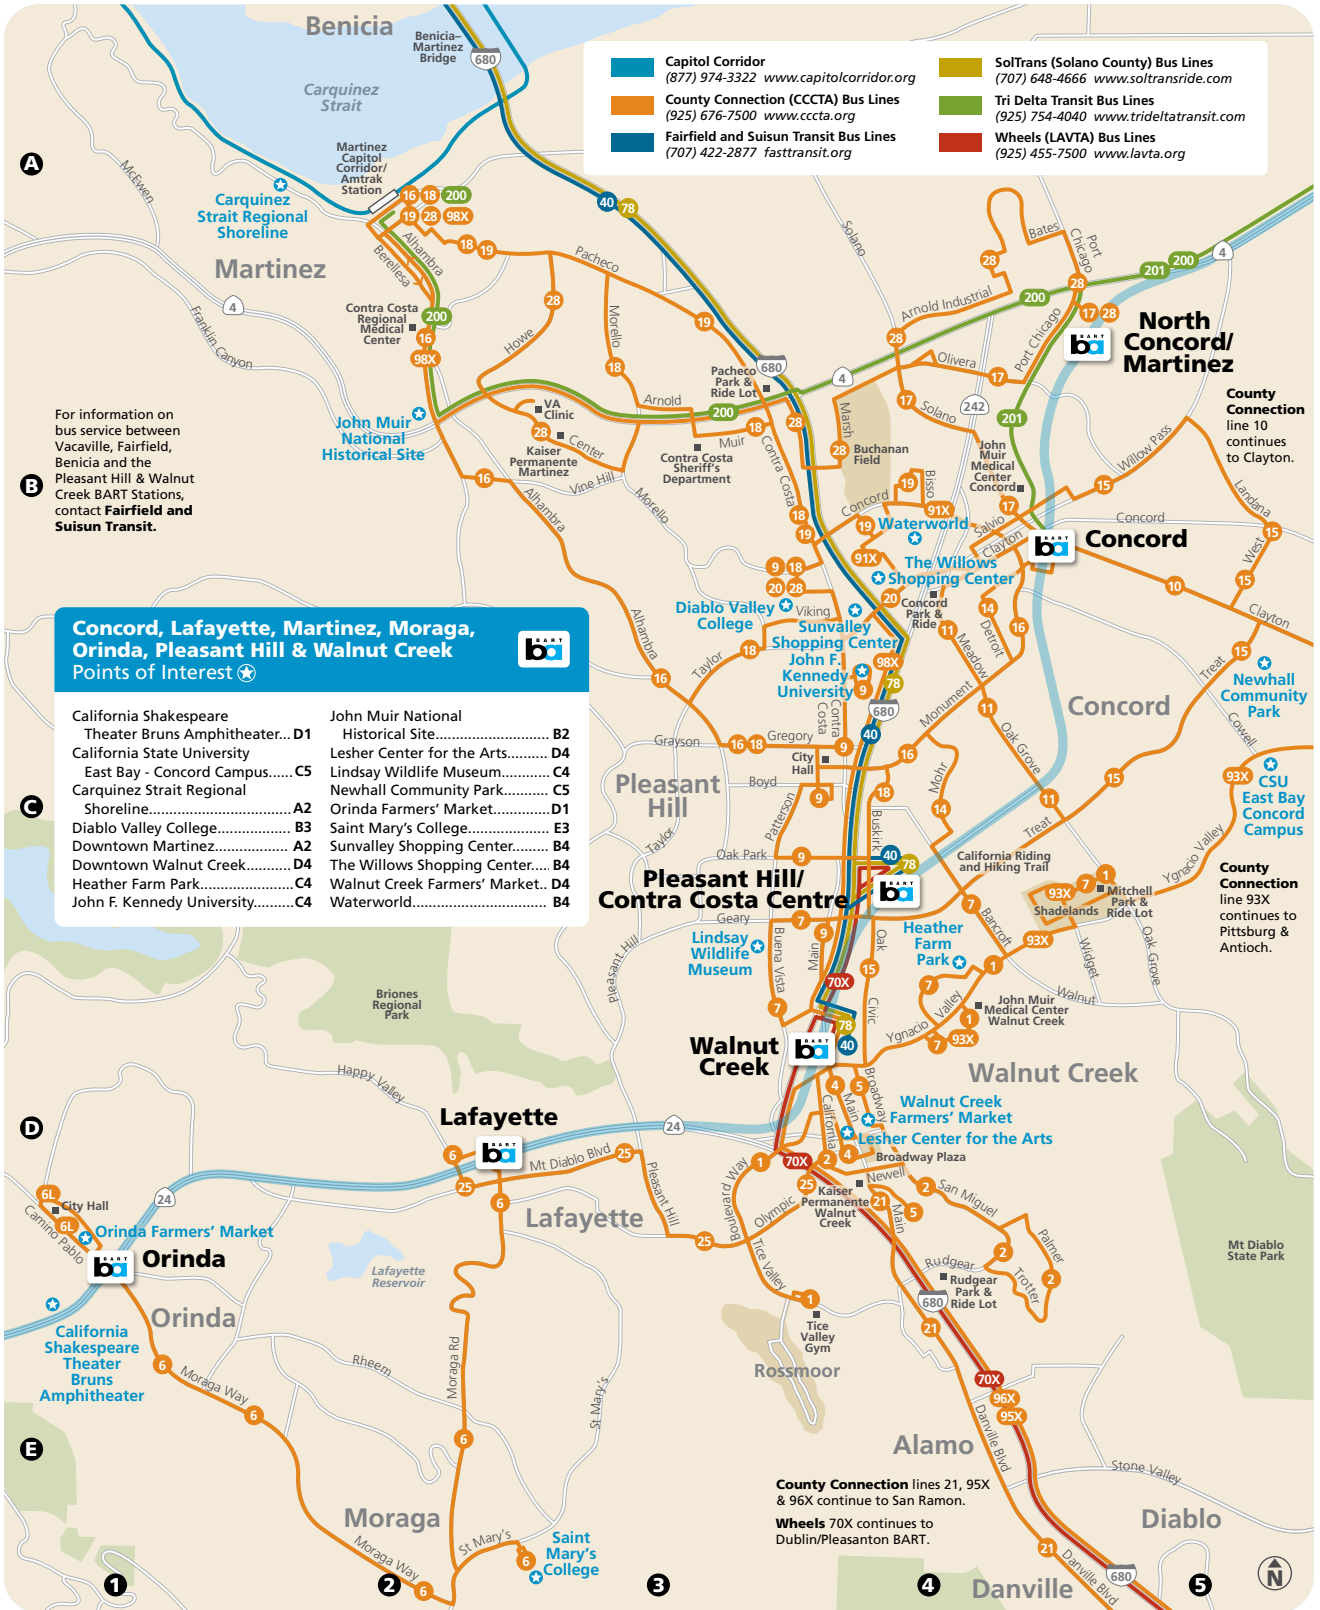

Broadway Shuttle
(510) 891-4700 www.actransit.org

Capitol Corridor
(877) 974-3322 www.capitolcorridor.org

Downtown Oakland Points of Interest

Alameda/Oakland Ferry.....	E3	Museum of Children's Art.....	D2
Children's Fairyland.....	A3	Oakland Convention Center.....	C3
Chinatown.....	C3	Oakland Ice Center.....	B1
Fox Theater.....	B1	Oakland Jack London	
Jack London Square.....	E4	Capitol Corridor.....	D5
Jack London Square		Oakland Museum	
Farmers' Market.....	E4	of California.....	B5
Lake Merritt.....	A4	Old Oakland Farmers' Market.....	D3
Laney College.....	C5	Paramount Theatre.....	A1

Capitol Corridor
 (877) 974-3322 www.capitolcorridor.org

VTA (Valley Transportation Authority) Bus Lines
 (408) 321-2300 www.vta.org

Fremont Points of Interest

Altamont Commuter Express/Centerville Station.....	B1	Ohlone College.....	A4
Fremont Centerville Farmers' Market.....	B1	Ohlone College - Newark Center.....	C3
Fremont Central Park/ Lake Elizabeth.....	A2	Old Town Niles.....	A1
Fremont Hub.....	B2	Pacific Commons Shopping Center.....	C4
New Park Mall.....	C2	Vallejo Mill Historical Park.....	A1

Pittsburg, Antioch & Brentwood

Dublin, Pleasanton & Livermore

Destination Index

AIRPORTS, TRAINS & FERRIES

Alameda/Oakland Ferry (OAK)	6
Centerville Station (F)	12
Golden Gate Ferry (SF)	2
Harbor Bay Ferry (SF)	2
Oakland Coliseum Capitol Corridor (OAK)	9
Oakland International Airport (OAK)	9
Oakland Jack London Capitol Corridor (OAK)	6
Richmond Capitol Corridor (R)	7
San Francisco International Airport (SF)	5
Vallejo Ferry (SF)	2

FARMERS' MARKETS

Berkeley Farmers' Market (B)	8
Castro Valley Farmers' Market (CV)	10
Ferry Plaza Farmers' Market (SF)	2
Fremont Centerville Farmers' Market (F)	12
Hayward Farmers' Market (H)	10
Heart of the City Farmers' Market (SF)	2
Jack London Square Farmers' Market (OAK)	6
Old Oakland Farmers' Market (OAK)	6
Orinda Farmers' Market (OR)	13
Walnut Creek Farmers' Market (WC)	13