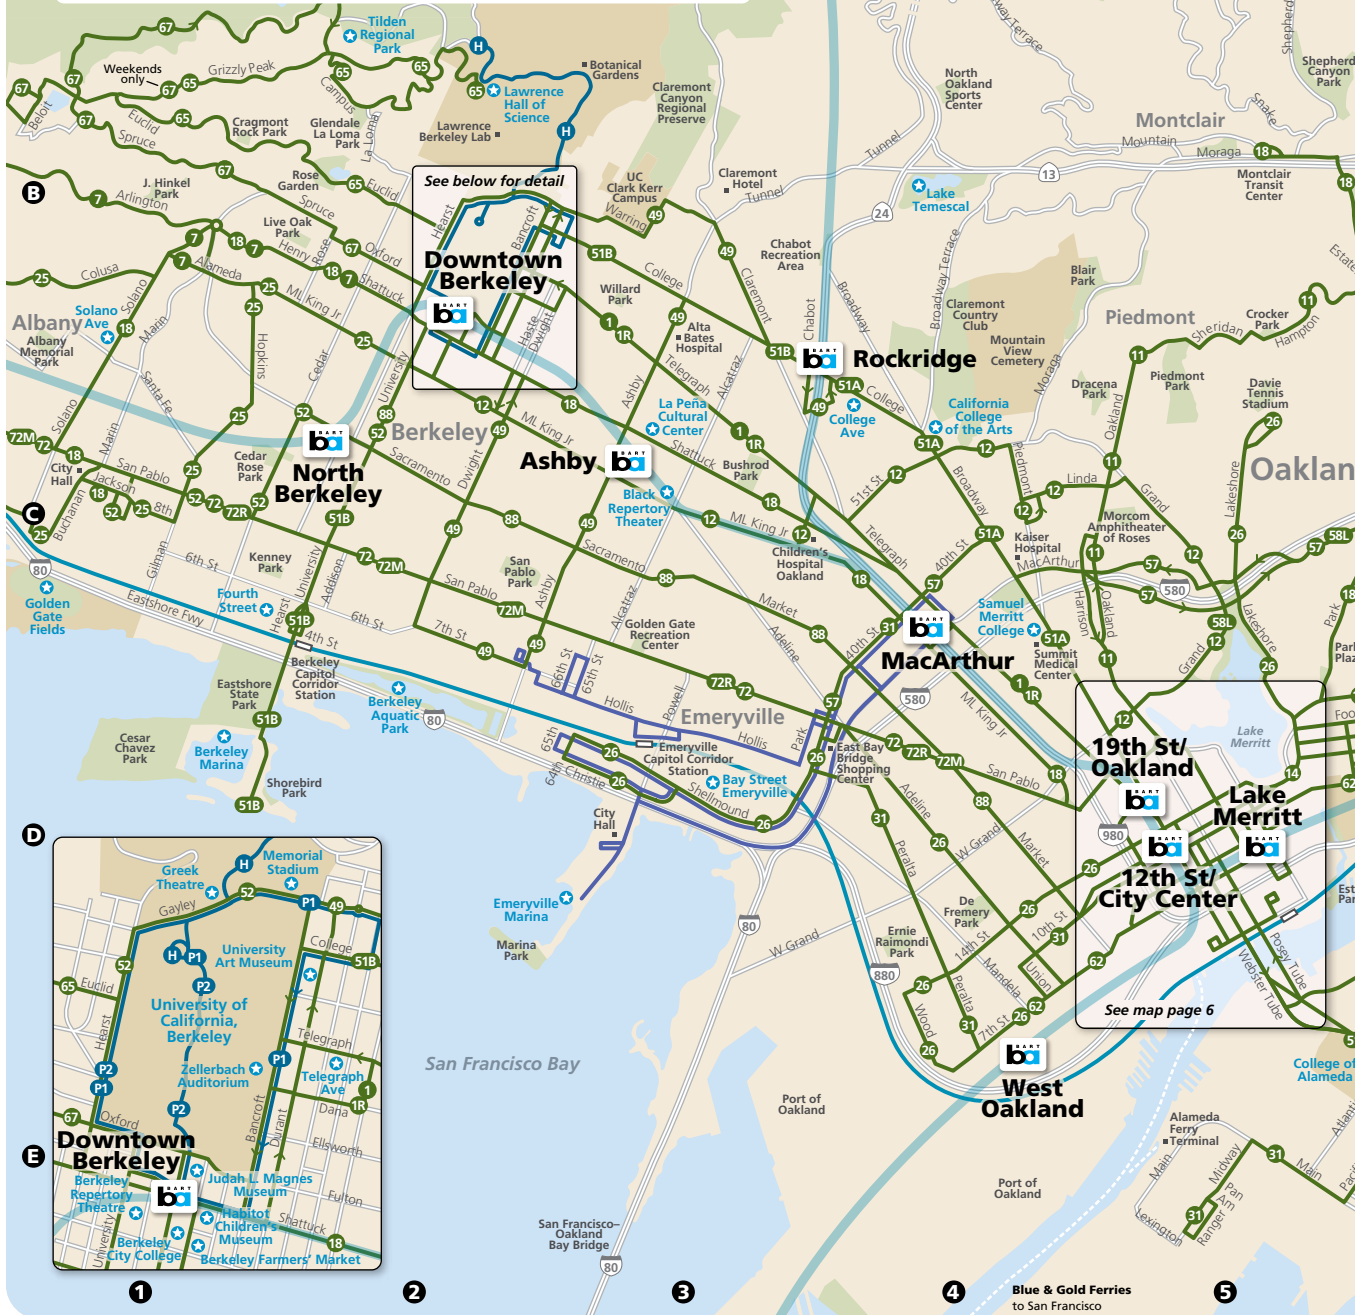

North Berkeley to West Oakland

Albany, Berkeley & Oakland Points of Interest

Bay Street Emeryville.....	D3	Fourth Street.....	C2	Telegraph Avenue.....	E1
Berkeley Aquatic Park.....	D2	Golden Gate Fields.....	C1	Tilden Regional Park.....	B1
Berkeley City College.....	E1	Greek Theatre.....	D1	University Art Museum.....	D1
Berkeley Farmers' Market.....	E1	Habitot Children's Museum.....	E1	University of California,	
Berkeley Marina.....	D1	La Peña Cultural Center.....	C3	Berkeley.....	E1
Berkeley Repertory Theatre.....	E1	Lawrence Hall of Science.....	B2	Zellerbach	
Black Repertory Theater.....	C3	Judah L. Magnes Museum.....	E1	Auditorium.....	E1
Emeryville.....	D3	Memorial Stadium.....	D1		
Emeryville Marina.....	D2	Solano Avenue.....	B1		

Blue & Gold Ferries
to San Francisco