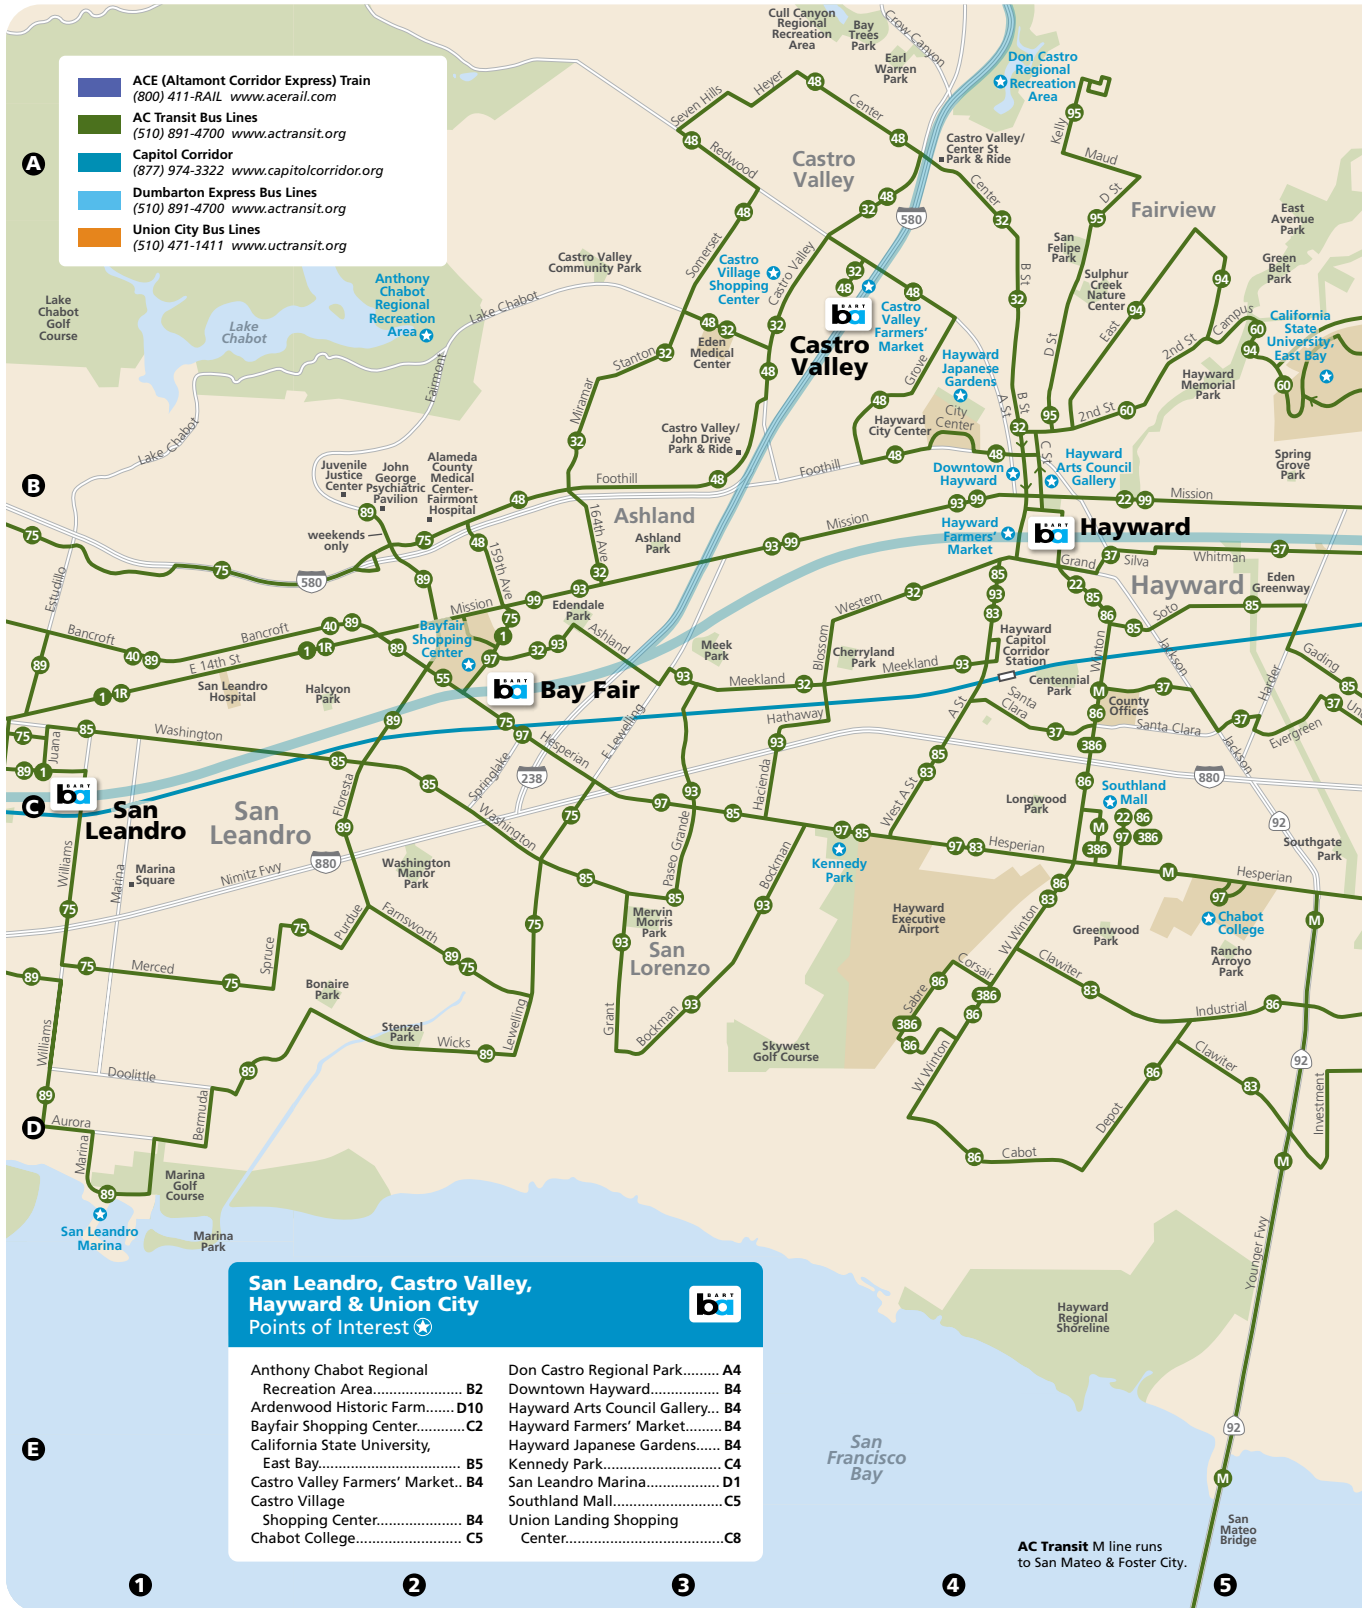

San Leandro to Hayward