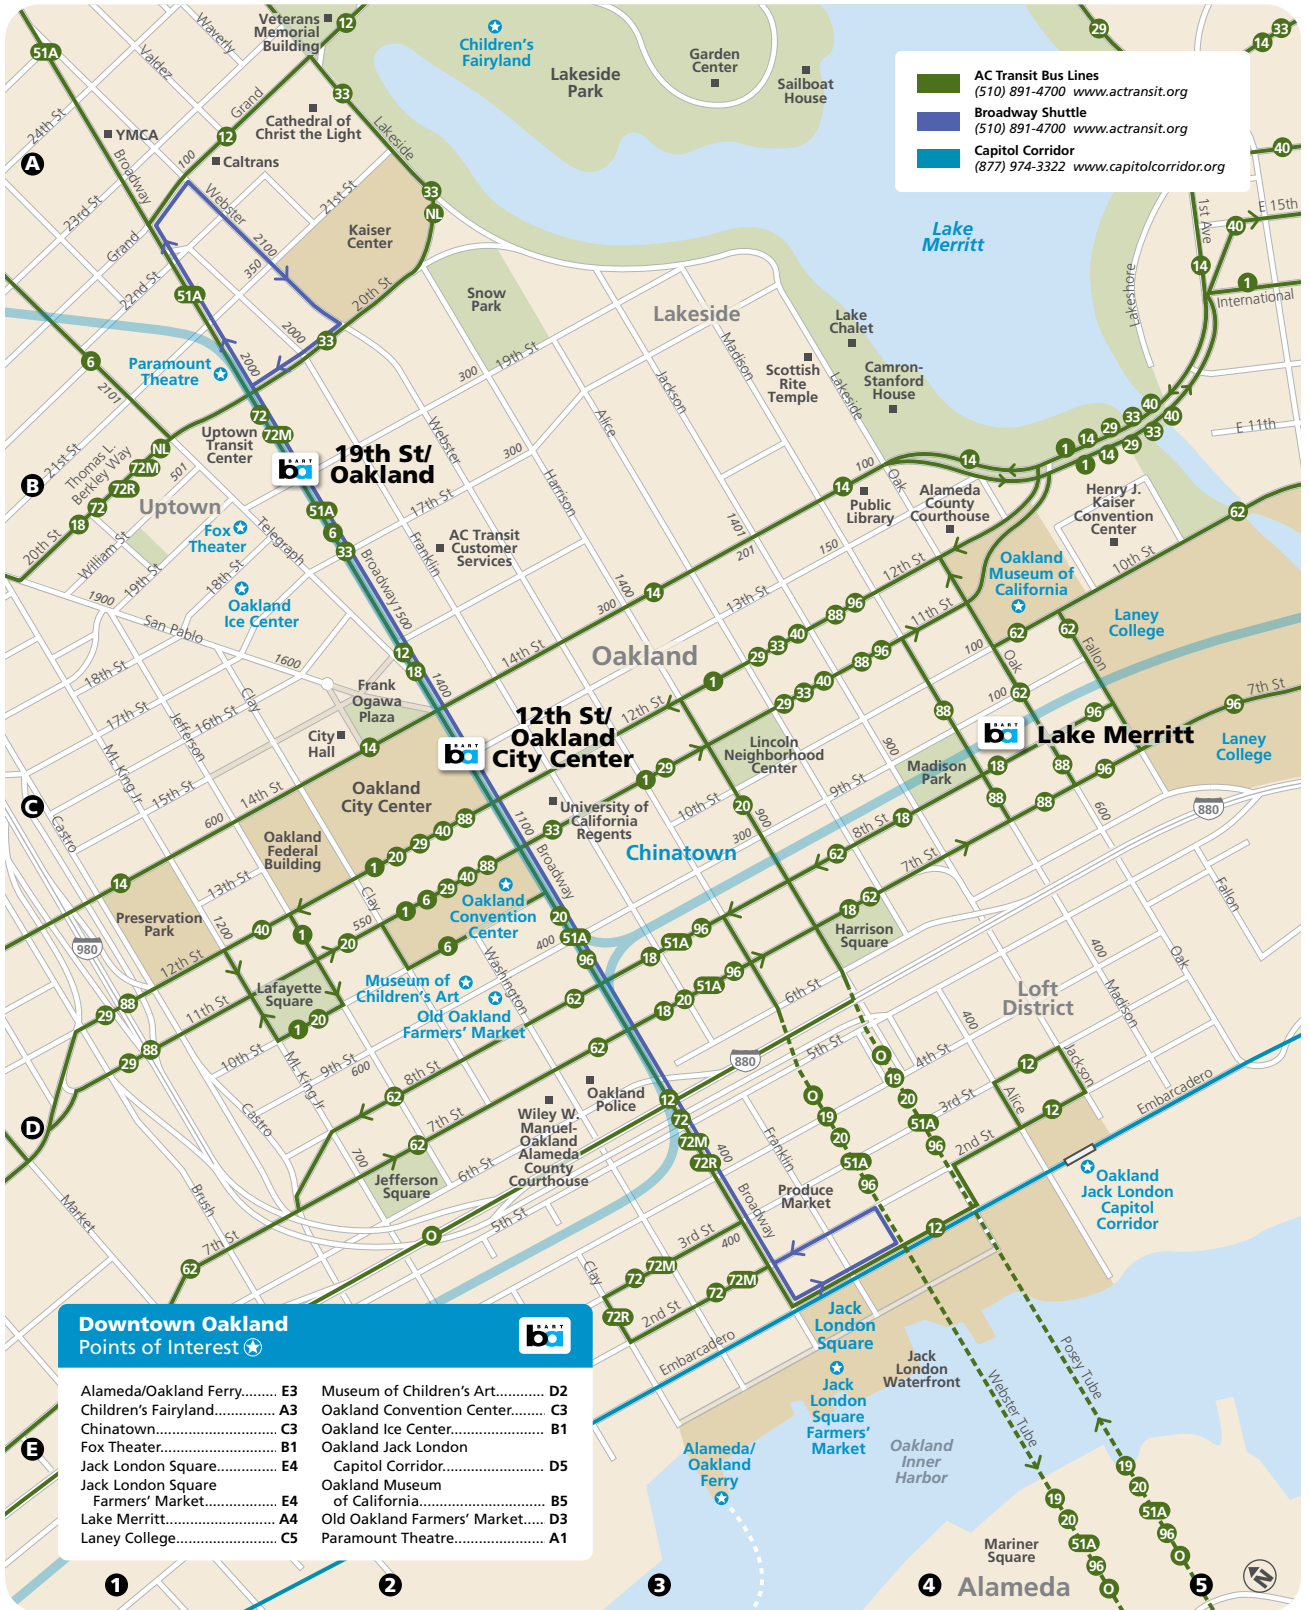

Downtown Oakland

Downtown Oakland Points of Interest

Alameda/Oakland Ferry.....	E3	Museum of Children's Art.....	D2
Children's Fairyland.....	A3	Oakland Convention Center.....	C3
Chinatown.....	C3	Oakland Ice Center.....	B1
Fox Theater.....	B1	Oakland Jack London	
Jack London Square.....	E1	Capitol Corridor.....	D5
Jack London Square		Oakland Museum	
Farmers' Market.....	E4	of California.....	B5
Lake Merritt.....	A4	Old Oakland Farmers' Market.....	D3
Laney College.....	C5	Paramount Theatre.....	A1

See below for detail

Downtown Berkeley

19th St/ Oakland

12th St/ City Center

See map page 6

AC Transit F, NL & O run to the Transbay Terminal in San Francisco

Blue & Gold Ferries to San Francisco

Oakland & Alameda Points of Interest