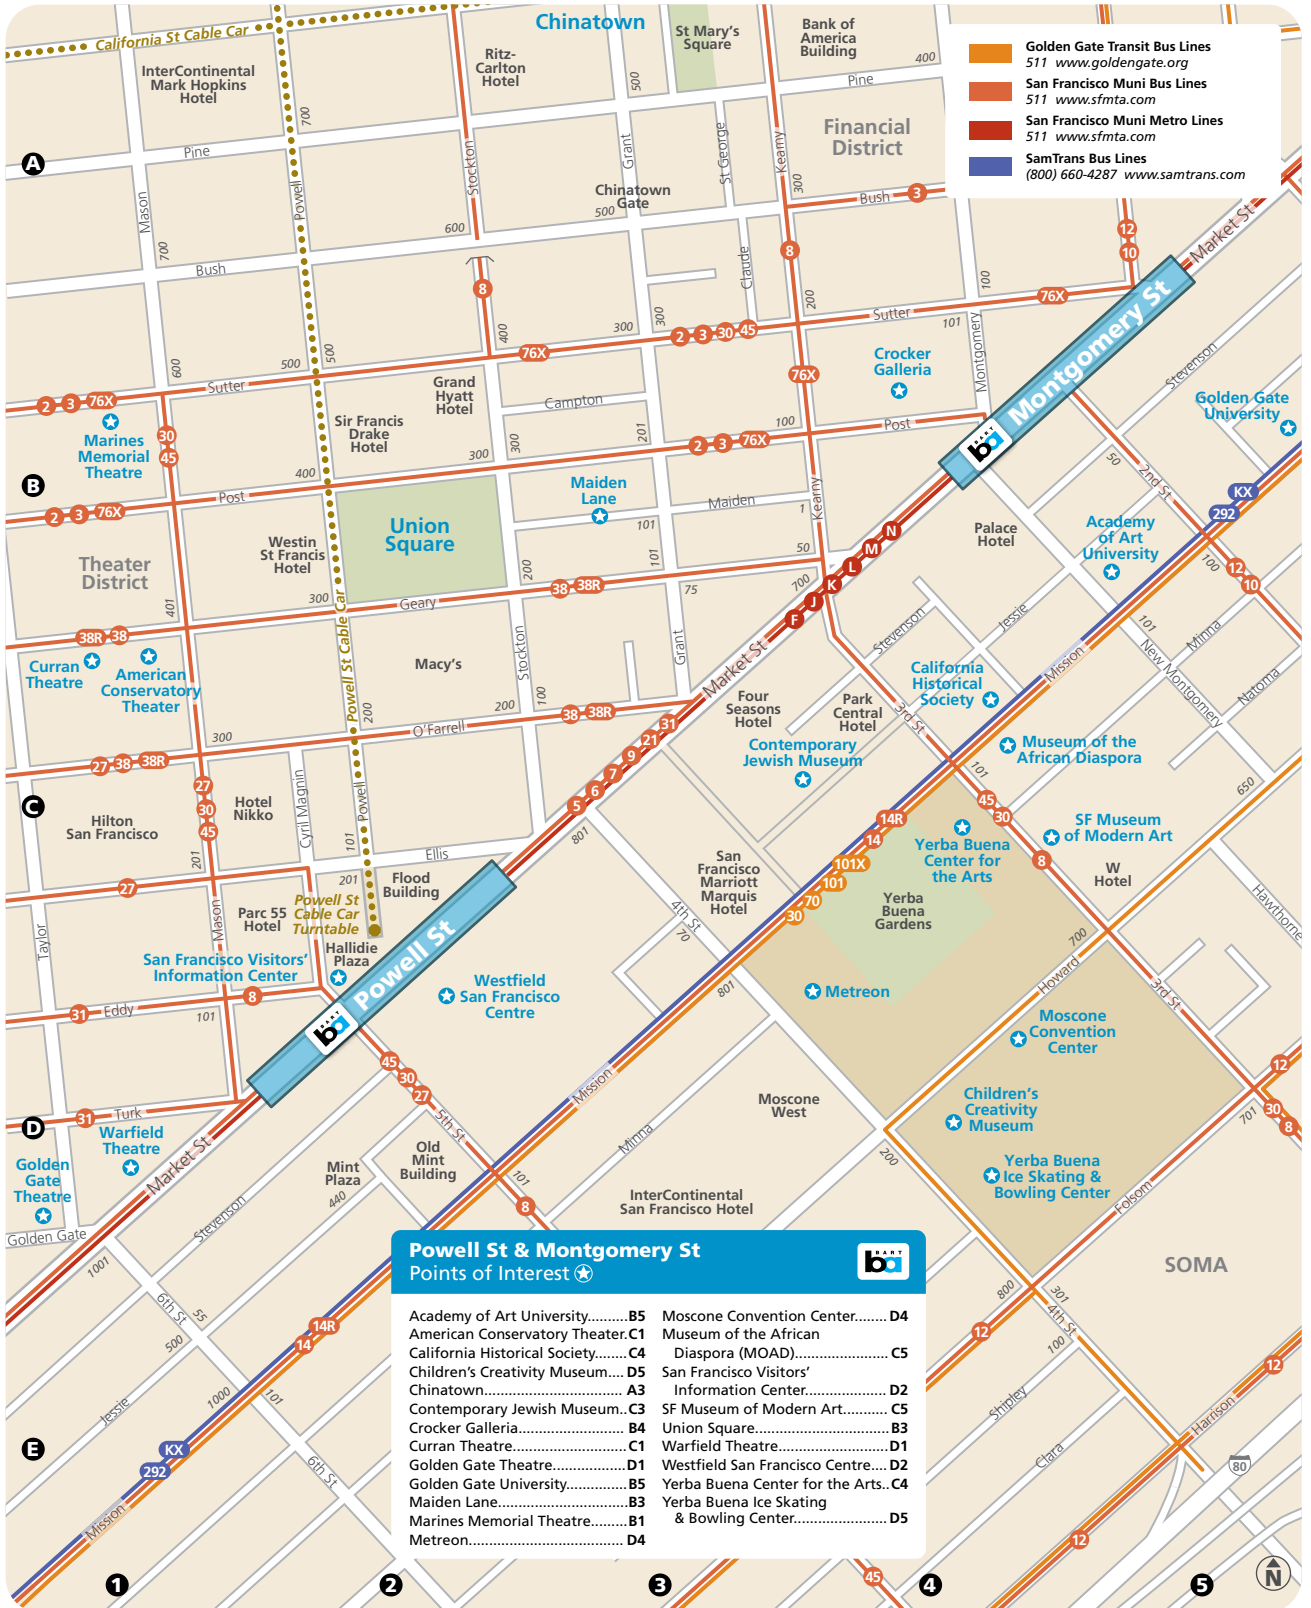

Downtown San Francisco Points of Interest

Aquatic Park.....	A1	Golden Gate Ferry.....	C5
Asian Art Museum.....	E2	Great American Music Hall.....	D1
AT&T Park.....	E5	Harbor Bay Ferry.....	C5
The Balclutha/Hyde Street Pier.....	A1	Hayes Valley.....	E1
Bill Graham Civic Auditorium.....	E1	Heart of the City Farmers' Market.....	E2
The Cannery at Del Monte Square.....	A1	Herbst Theatre.....	E1
Cable Car Museum.....	C2	National Maritime Museum.....	A1
Chinese Culture Center.....	C3	Nob Hill Masonic Center.....	C3
Chinese Historical Society.....	C3	North Beach.....	C3
Coit Tower/Telegraph Hill.....	B3	Opera House.....	E1
Davies Symphony Hall.....	E1	Orpheum Theatre.....	E2
Embarcadero Center.....	C4	Polk Street.....	C1
Exploratorium.....	B4	San Francisco Art Institute.....	B2
Ferry Building.....	C5	San Francisco Main Public Library.....	E2
Ferry Plaza Farmers' Market.....	C5	SFJAZZ Center.....	E1
Fisherman's Wharf/ Pier 39/41/43 1/2.....	A2	UC Hastings College of the Law.....	E2
Ghirardelli Square.....	A1	Vallejo Ferry.....	C4

Golden Gate Transit
via Fremont & Pine Sts

2 4 8 18 24 24X
27 38 44 54 56 58
72 72X 74 76 97

Golden Gate Transit
Temporary Transbay Terminal

30 70 101 101X

See map page 3

Union Square, Chinatown & Yerba Buena

Downtown Oakland

Downtown Oakland Points of Interest

Alameda/Oakland Ferry.....	E3	Museum of Children's Art.....	D2
Children's Fairyland.....	A3	Oakland Convention Center.....	C3
Chinatown.....	C3	Oakland Ice Center.....	B1
Fox Theater.....	B1	Oakland Jack London	
Jack London Square.....	E1	Capitol Corridor.....	D5
Jack London Square		Oakland Museum	
Farmers' Market.....	E4	of California.....	B5
Lake Merritt.....	A4	Old Oakland Farmers' Market.....	D3
Laney College.....	C5	Paramount Theatre.....	A1