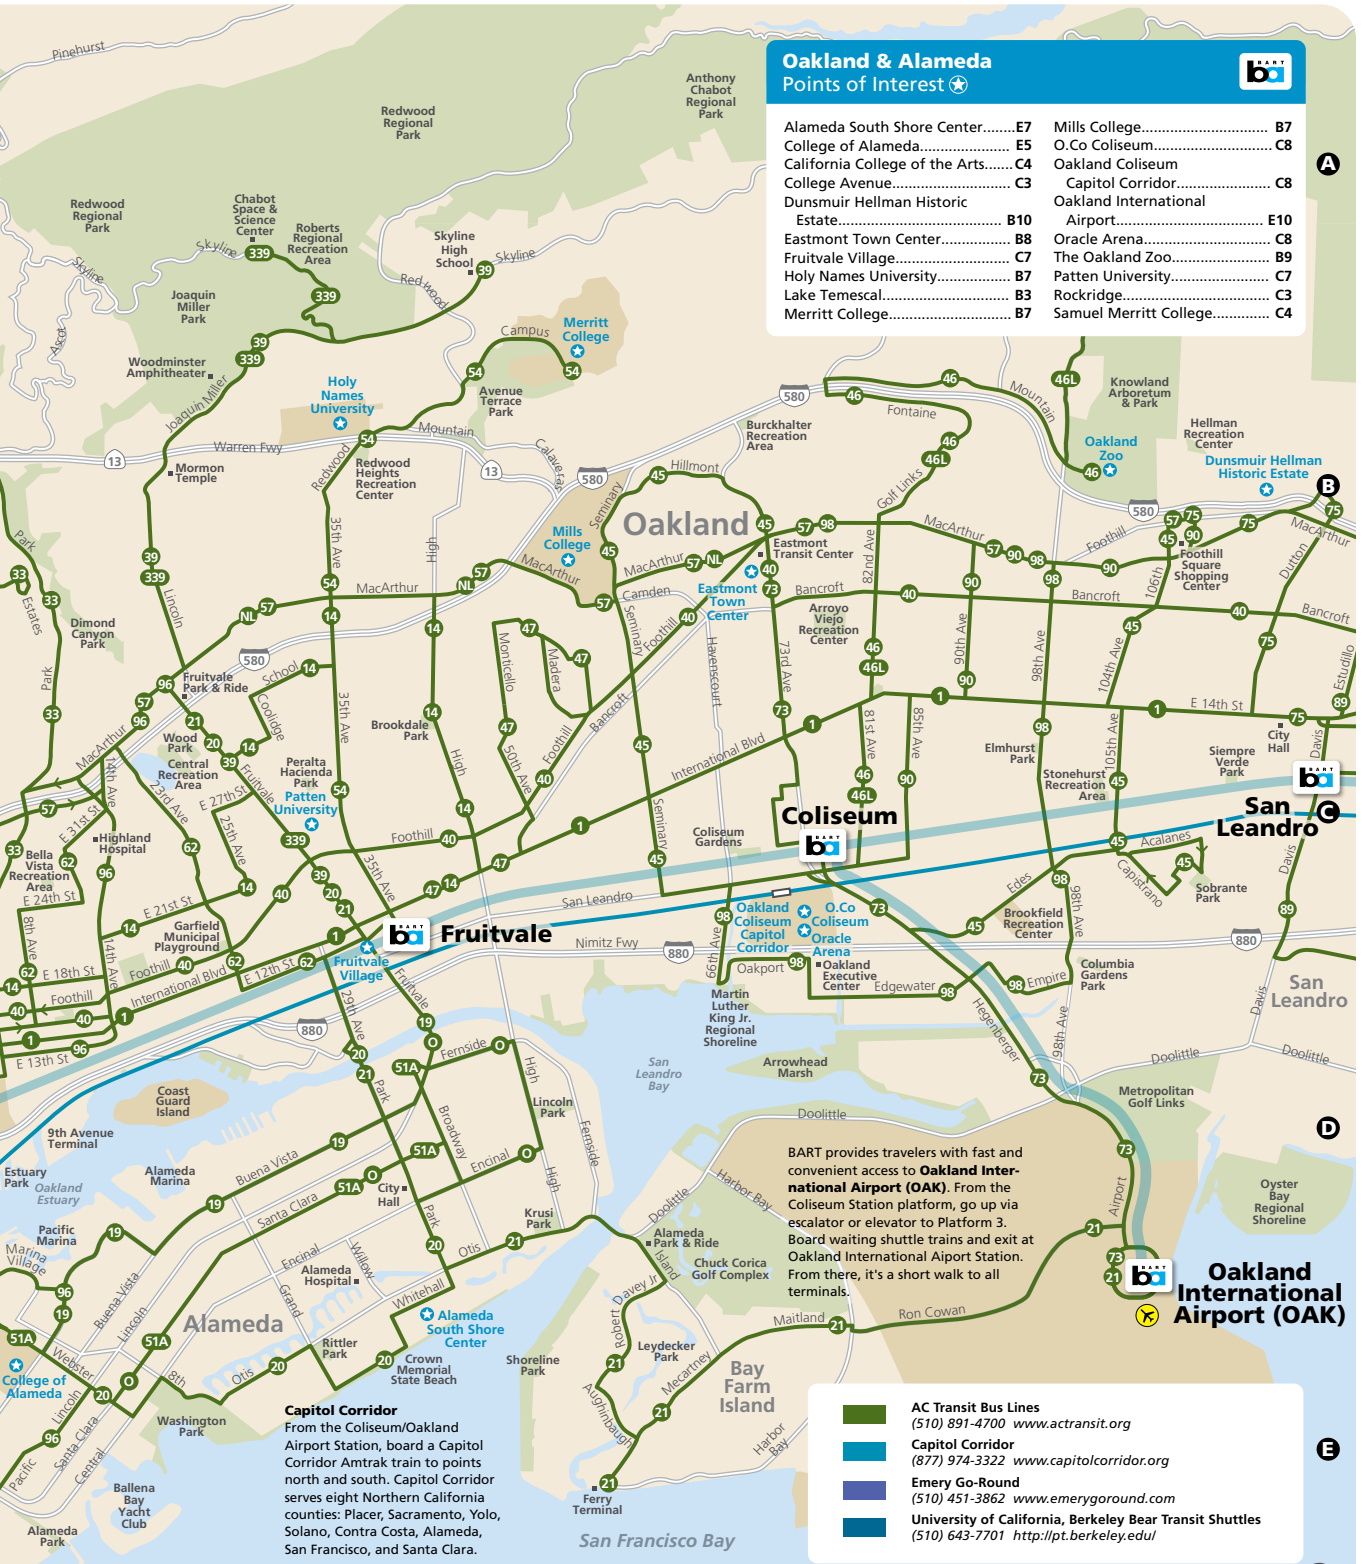

Oakland & Alameda Points of Interest

Alameda South Shore Center.....E7	Mills College..... B7
College of Alameda..... E5	O. Co Coliseum..... C8
California College of the Arts.....C4	Oakland Coliseum
College Avenue..... C3	Capitol Corridor..... C8
Dunsmuir Hellman Historic Estate..... B10	Airport..... E10
Eastmont Town Center..... B8	Oracle Arena..... C8
Fruitvale Village..... C7	The Oakland Zoo..... B9
Holy Names University..... B7	Patten University..... C7
Lake Temescal..... B3	Rockridge..... C3
Merritt College..... B7	Samuel Merritt College..... C4

BART provides travelers with fast and convenient access to **Oakland International Airport (OAK)**. From the Coliseum Station platform, go up via escalator or elevator to Platform 3. Board waiting shuttle trains and exit at Oakland International Airport Station. From there, it's a short walk to all terminals.

Capitol Corridor
From the Coliseum/Oakland Airport Station, board a Capitol Corridor Amtrak train to points north and south. Capitol Corridor serves eight Northern California counties: Placer, Sacramento, Yolo, Solano, Contra Costa, Alameda, San Francisco, and Santa Clara.

- AC Transit Bus Lines
  (510) 891-4700 www.actransit.org
- Capitol Corridor
  (877) 974-3322 www.capitolcorridor.org
- Emery Go-Round
  (510) 451-3862 www.emerygoround.com
- University of California, Berkeley Bear Transit Shuttles
  (510) 643-7701 <http://pt.berkeley.edu/>