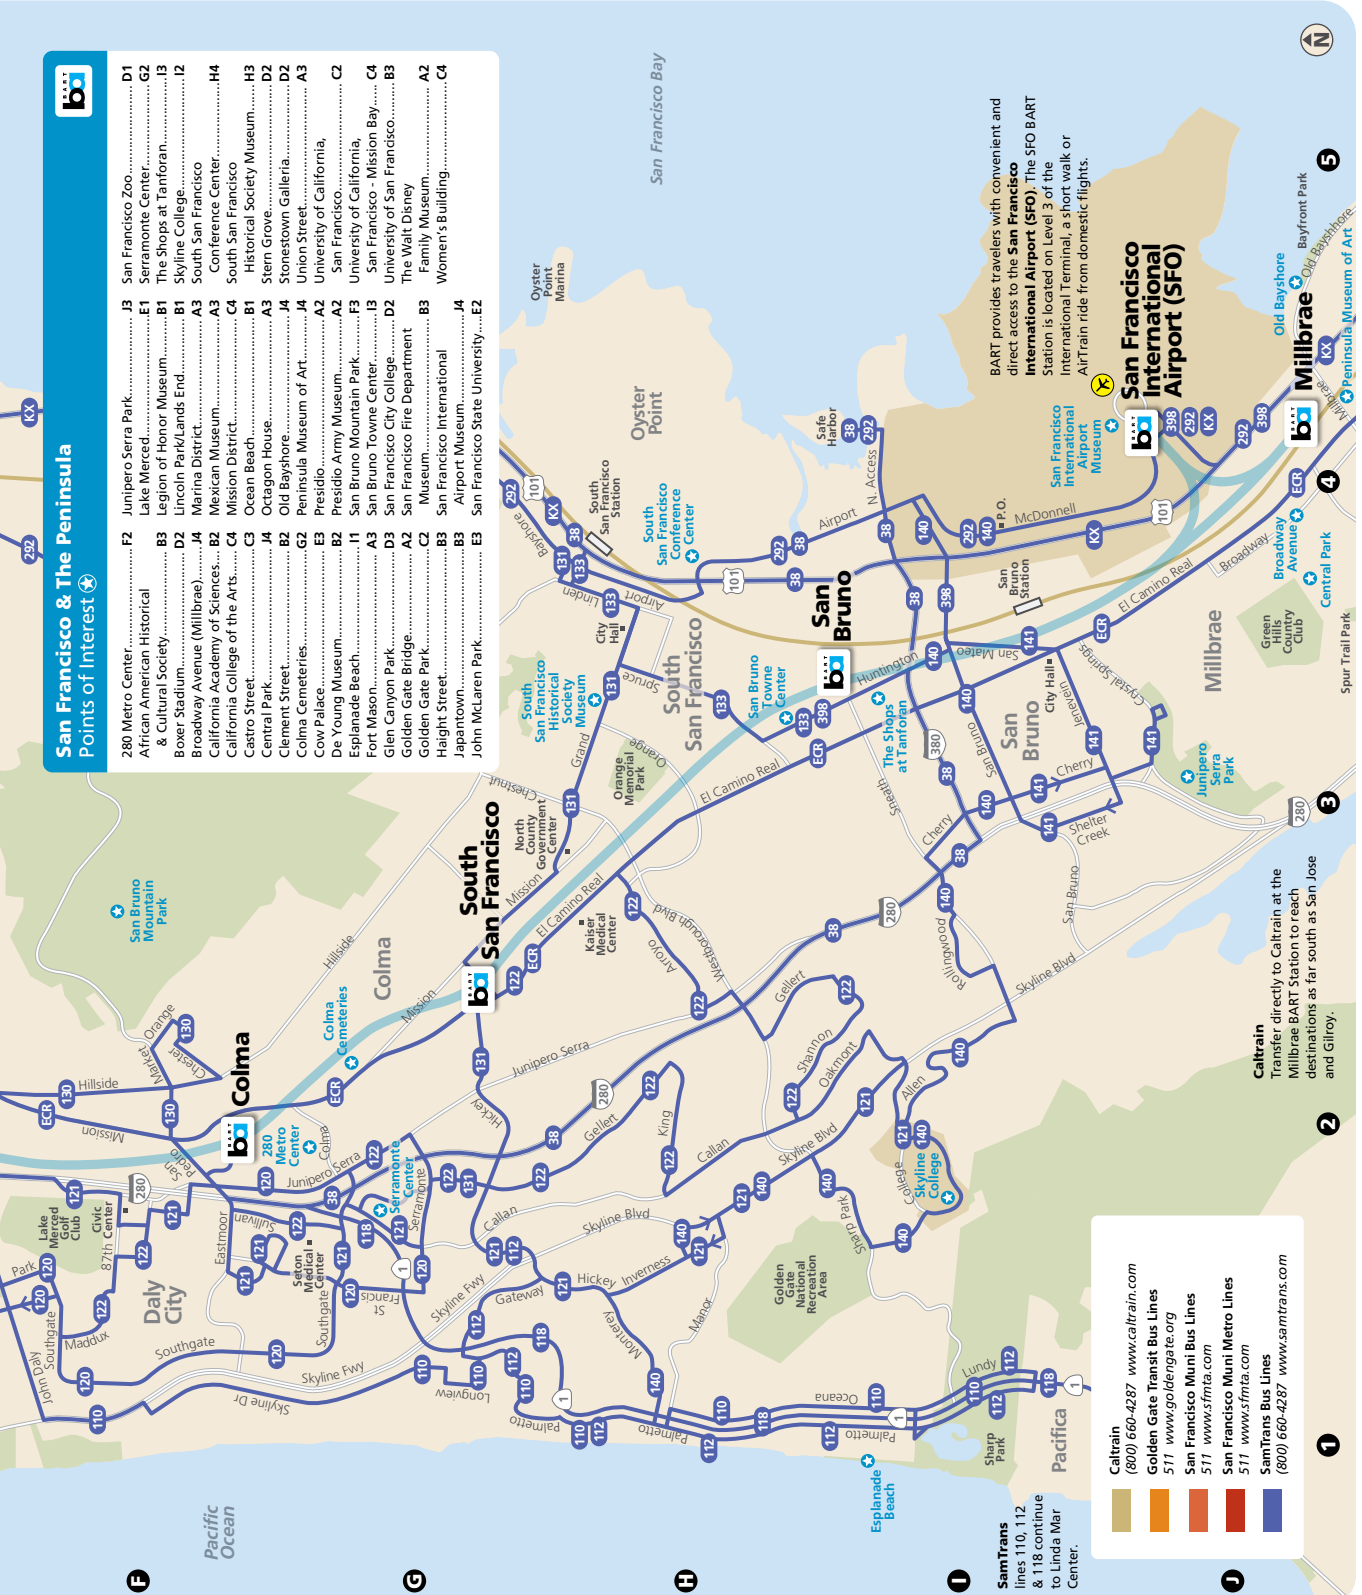

San Francisco & The Peninsula
Points of Interest

280 Metro Center	F2	Junipero Serra Park	J3	San Francisco Zoo	D1
African American Historical & Cultural Society	B3	Legion of Honor Museum	E1	Serranito Center	G2
Boxer Stadium	D2	Lincoln Park/Lands End	B1	The Shops at Tanforan	I3
Broadway Avenue (Millbrae)	J4	Marina District	A3	South San Francisco Conference Center	H4
California Academy of Sciences	B2	Mexican Museum	A3	South San Francisco Historical Society Museum	H3
California College of the Arts	C4	Mission District	B1	Stern Grove	D2
Castro Street	C3	Ocean Beach	A3	Stonestown Galleria	D2
Central Park	A2	Octagon House	J4	Union Street	A3
Clement Street	B2	Old Bayshore	J4	University of California, San Francisco	C2
Colma Cemeteries	G2	Peninsula Museum of Art	A2	University of California, San Francisco - Mission Bay	C4
Cow Palace	E3	Presidio Army Museum	I3	University of San Francisco	B3
De Young Museum	B2	San Bruno Mountain Park	D2	The Walt Disney Family Museum	A2
Explanade Beach	I1	San Bruno Towne Center	B3	Women's Building	C4
Glen Canyon Park	D3	San Francisco City College	D2		
Golden Gate Bridge	A2	San Francisco Fire Department Museum	B3		
Golden Gate Park	C2	Haight Street	C3		
Haight Street	C3	San Francisco International Airport Museum	J4		
Japantown	E3	San Francisco State University	E2		
John McLaren Park	E3				

BART provides travelers with convenient and direct access to the **San Francisco International Airport (SFO)**. The SFO BART Station is located on Level 3 of the International Terminal, a short walk or AirTrain ride from domestic flights.

San Francisco International Airport (SFO)

Caltrain
Transfer directly to Caltrain at the Millbrae BART Station to reach destinations as far south as San Jose and Gilroy.

Caltrain
(800) 660-4287 www.caltrain.com

Golden Gate Transit Bus Lines
571 www.goldengate.org

San Francisco Muni Bus Lines
511 www.sfmta.com

San Francisco Muni Metro Lines
571 www.sfmta.com

SamTrans Bus Lines
(800) 660-4287 www.samtrans.com

SamTrans
lines 110, 112
& 118 continue to Linda Mar Center.