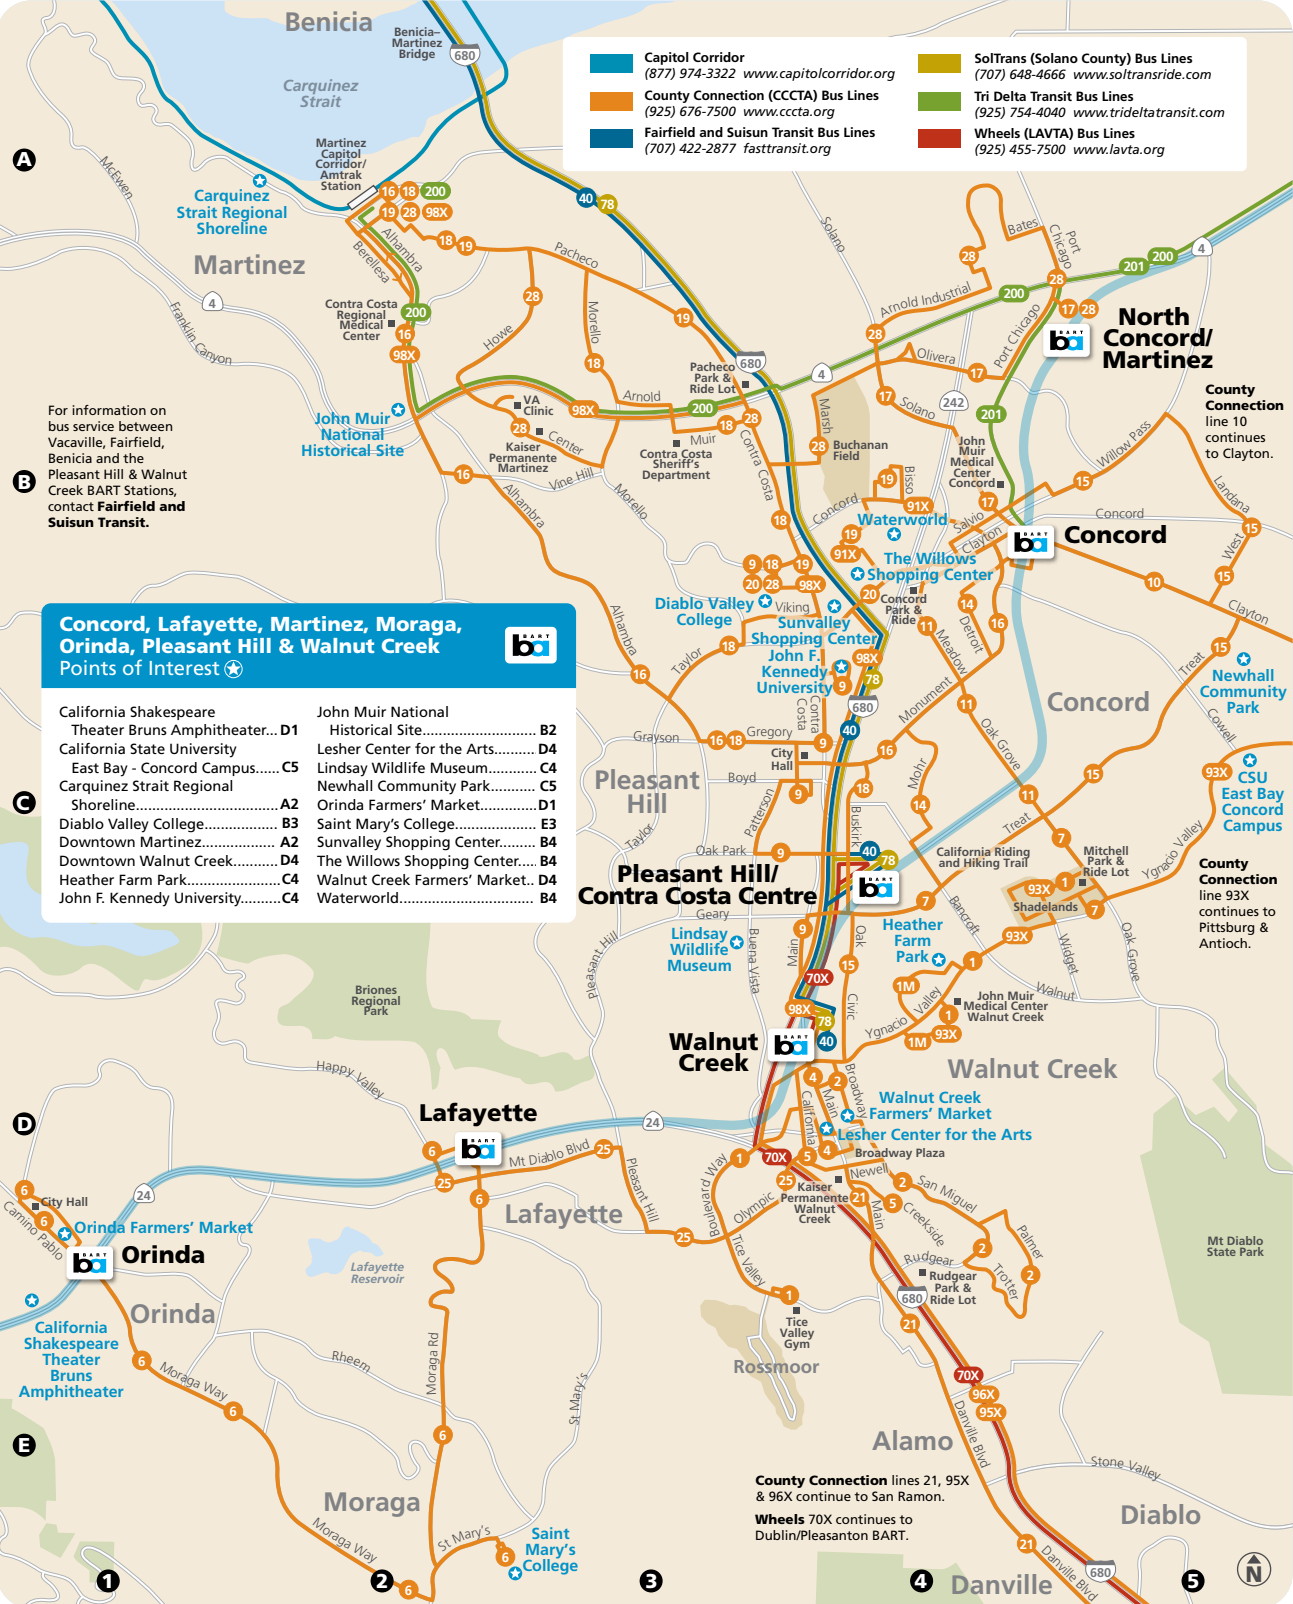

Orinda to North Concord & Martinez

Capitol Corridor (877) 974-3322 www.capitolcorridor.org	SolTrans (Solano County) Bus Lines (707) 648-4666 www.soltransride.com
County Connection (CCCTA) Bus Lines (925) 676-7500 www.cccta.org	Tri Delta Transit Bus Lines (925) 754-4040 www.trideltatransit.com
Fairfield and Suisun Transit Bus Lines (707) 422-2877 fasttransit.org	Wheels (LAVTA) Bus Lines (925) 455-7500 www.lavta.org

A

For information on bus service between Vacaville, Fairfield, Benicia and the Pleasant Hill & Walnut Creek BART Stations, contact **Fairfield and Suisun Transit**.

B

Concord, Lafayette, Martinez, Moraga, Orinda, Pleasant Hill & Walnut Creek Points of Interest

California Shakespeare Theater Bruns Amphitheater... D1	John Muir National Historical Site..... B2
California State University East Bay - Concord Campus..... C5	Leshner Center for the Arts..... D4
Carquinez Strait Regional Shoreline..... A2	Lindsay Wildlife Museum..... C4
Diablo Valley College..... B3	Newhall Community Park..... C5
Downtown Martinez..... A2	Orinda Farmers' Market..... D1
Downtown Walnut Creek..... D4	Saint Mary's College..... E3
Heather Farm Park..... C4	Sunvalley Shopping Center..... B4
John F. Kennedy University..... C4	The Willows Shopping Center..... B4
	Walnut Creek Farmers' Market... D4
	Waterworld..... B4

County Connection lines 21, 95X & 96X continue to San Ramon.

Wheels 70X continues to Dublin/Pleasanton BART.