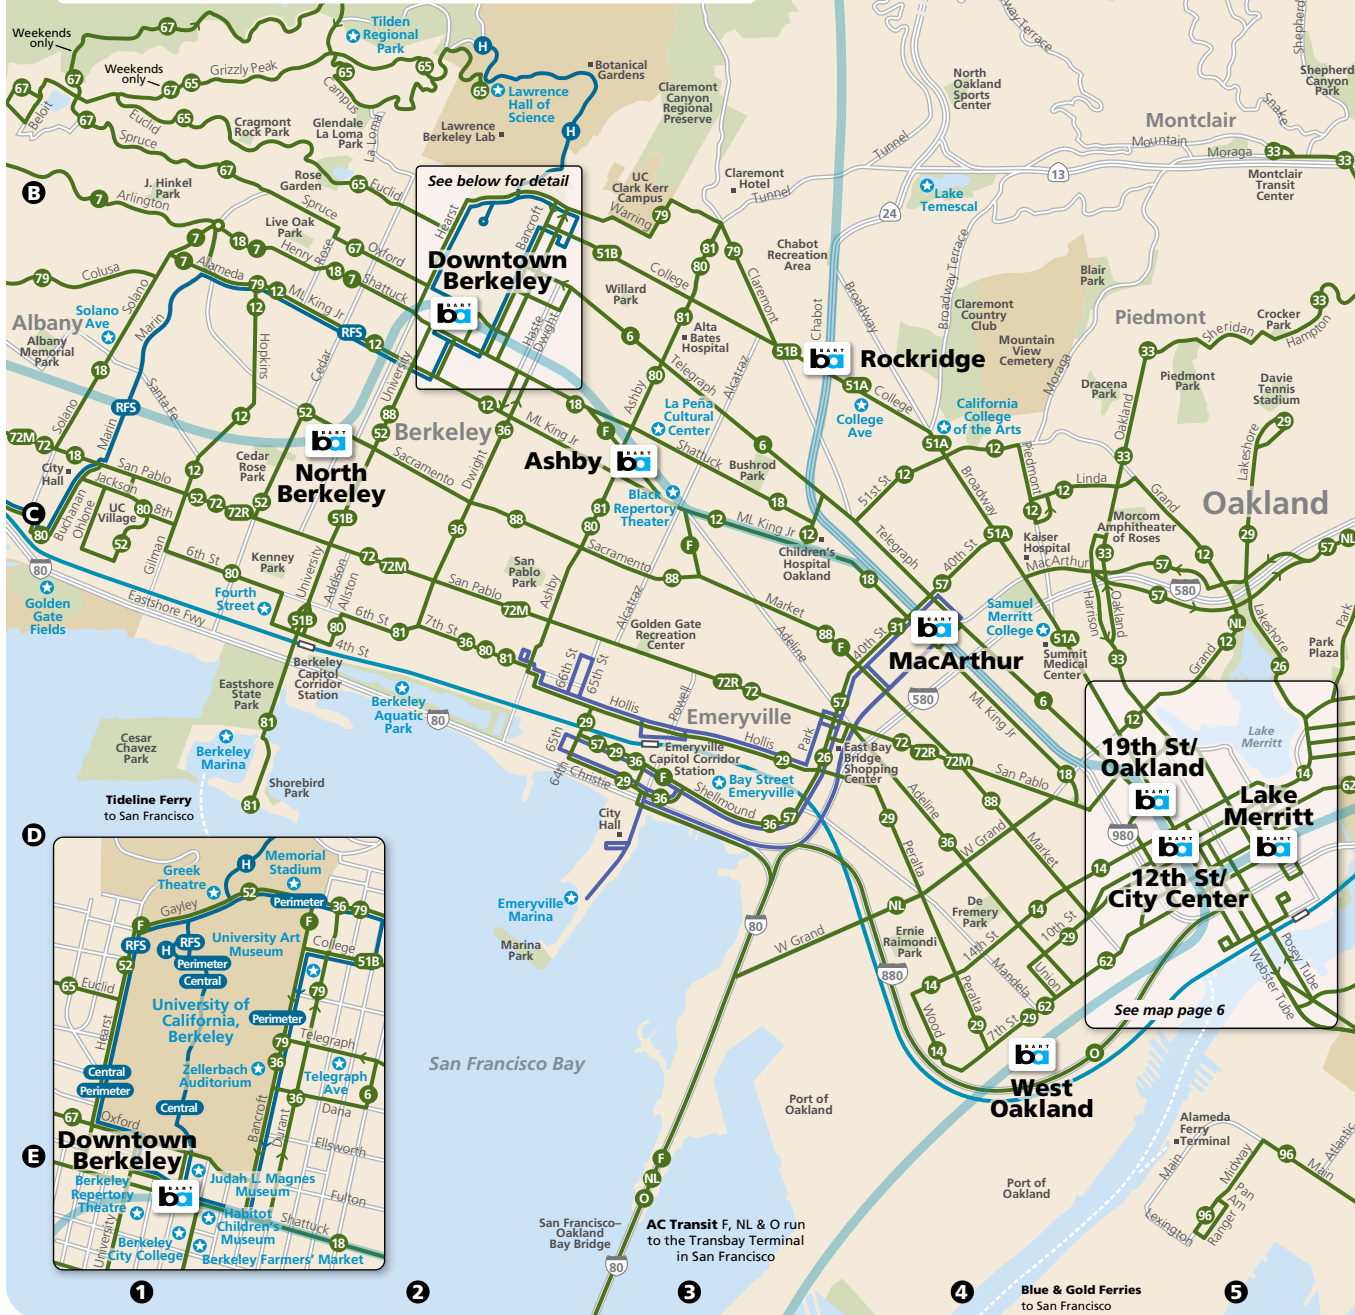

Downtown Oakland

Downtown Oakland Points of Interest

Alameda/Oakland Ferry.....	E3	Museum of Children's Art.....	D2
Children's Fairyland.....	A3	Oakland Convention Center.....	C3
Chinatown.....	C3	Oakland Ice Center.....	B1
Fox Theater.....	B1	Oakland Jack London	
Jack London Square.....	E1	Capitol Corridor.....	D5
Jack London Square		Oakland Museum	
Farmers' Market.....	E4	of California.....	B5
Lake Merritt.....	A4	Old Oakland Farmers' Market.....	D3
Laney College.....	C5	Paramount Theatre.....	A1

North Berkeley to West Oakland

Albany, Berkeley & Oakland Points of Interest

Bay Street Emeryville.....	D3	Fourth Street.....	C2	Telegraph Avenue.....	E1
Berkeley Aquatic Park.....	D2	Golden Gate Fields.....	C1	Tilden Regional Park.....	B1
Berkeley City College.....	E1	Greek Theatre.....	D1	University Art Museum.....	D1
Berkeley Farmers' Market.....	E1	Habitot Children's Museum... E1		University of California,	
Berkeley Marina.....	D1	La Peña Cultural Center.....	C3	Berkeley.....	E1
Berkeley Repertory Theatre... E1		Lawrence Hall of Science.....	B2	Zellerbach	
Black Repertory Theater.....	C3	Judah L. Magnes Museum.....	E1	Auditorium.....	E1
Emeryville.....	D3	Memorial Stadium.....	D1		
Emeryville Marina.....	D2	Solano Avenue.....	B1		

See below for detail

Downtown Berkeley

19th St/ Oakland

12th St/ City Center

See map page 6

AC Transit F, NL & O run to the Transbay Terminal in San Francisco

Blue & Gold Ferries to San Francisco

Oakland & Alameda Points of Interest