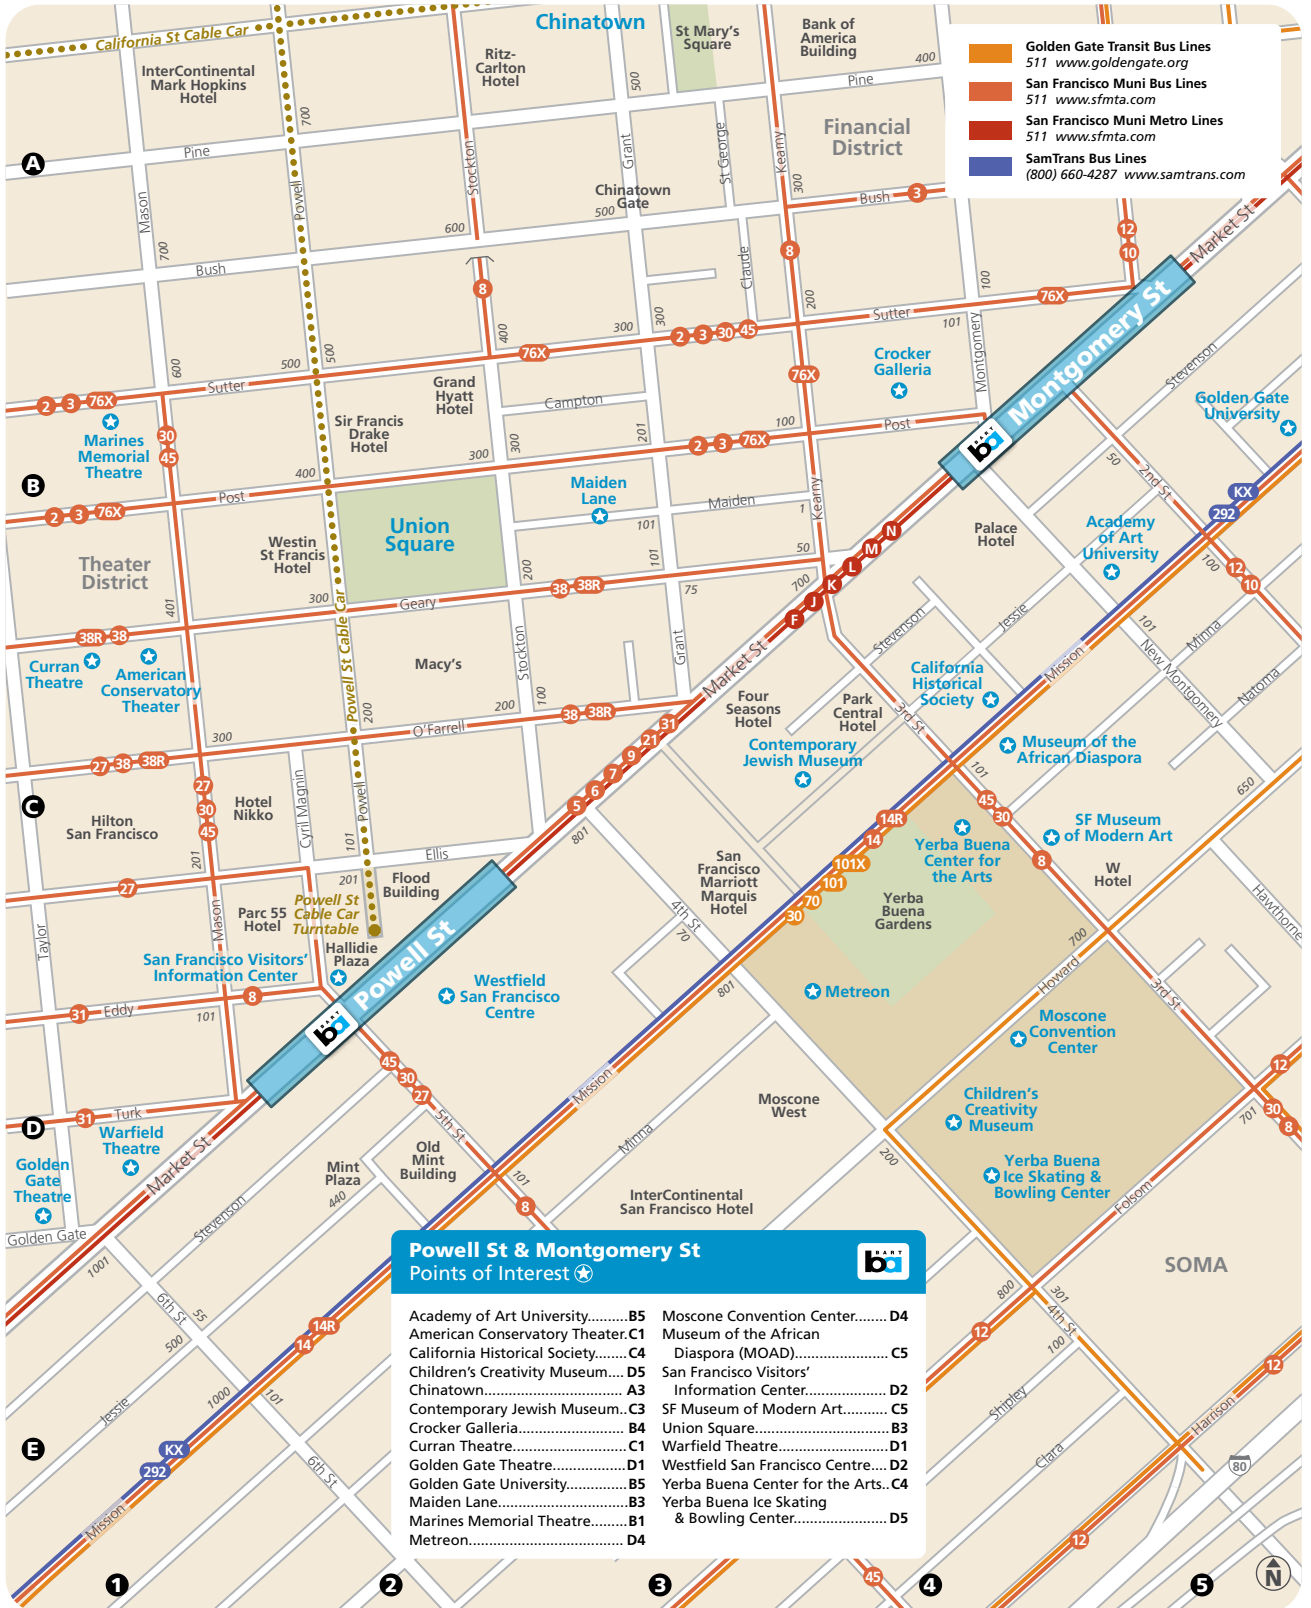

Union Square, Chinatown & Yerba Buena

- Golden Gate Transit Bus Lines
  511 www.goldengate.org
- San Francisco Muni Bus Lines
  511 www.sfmta.com
- San Francisco Muni Metro Lines
  511 www.sfmta.com
- SamTrans Bus Lines
  (800) 660-4287 www.samtrans.com

Powell St & Montgomery St
Points of Interest

Academy of Art University.....B5	Moscone Convention Center.....D4
American Conservatory Theater.....C1	Museum of the African Diaspora (MOAD).....C5
California Historical Society.....C4	San Francisco Visitors' Information Center.....D2
Children's Creativity Museum.....D5	SF Museum of Modern Art.....C5
Chinatown.....A3	Union Square.....B3
Contemporary Jewish Museum.....C3	Warfield Theatre.....D1
Crocker Galleria.....B4	Westfield San Francisco Centre.....D2
Curran Theatre.....C1	Yerba Buena Center for the Arts.....C4
Golden Gate Theatre.....D1	Yerba Buena Ice Skating & Bowling Center.....D5
Maiden Lane.....B3	Yerba Buena Gardens.....D5
Marines Memorial Theatre.....B1	
Metreon.....D4