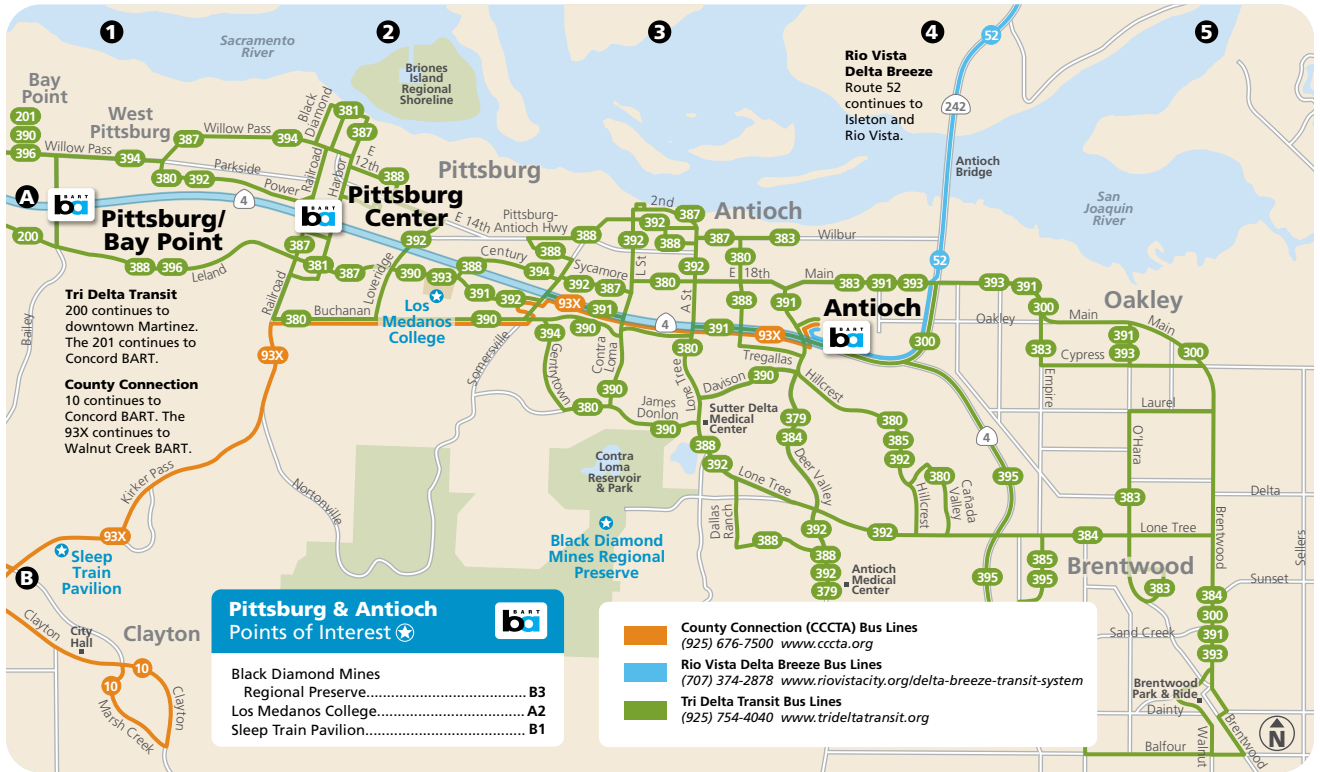

A

For information on bus service between Vacaville, Fairfield, Benicia and the Pleasant Hill & Walnut Creek BART Stations, contact **Fairfield and Suisun Transit**.

B

Concord, Lafayette, Martinez, Moraga, Orinda, Pleasant Hill & Walnut Creek Points of Interest

California Shakespeare Theater Bruns Amphitheater... D1	John Muir National Historical Site..... B2
California State University East Bay - Concord Campus..... C5	Leshner Center for the Arts..... D4
Carquinez Strait Regional Shoreline..... A2	Lindsay Wildlife Museum..... C4
Diablo Valley College..... B3	Newhall Community Park..... C5
Downtown Martinez..... A2	Orinda Farmers' Market..... D1
Downtown Walnut Creek..... D4	Saint Mary's College..... E3
Heather Farm Park..... C4	Sunvalley Shopping Center..... B4
John F. Kennedy University..... C4	The Willows Shopping Center..... B4
	Walnut Creek Farmers' Market... D4
	Waterworld..... B4

County Connection lines 21, 95X & 96X continue to San Ramon.

Wheels 70X continues to Dublin/Pleasanton BART.

Pittsburg, Antioch & Brentwood

Dublin, Pleasanton & Livermore

AIRPORTS, TRAINS & FERRIES

Alameda/Oakland Ferry (OAK).....	6
Centerville Station (F).....	12
Golden Gate Ferry (SF).....	2
Harbor Bay Ferry (SF).....	2
Oakland Coliseum Capitol Corridor (OAK).....	9
Oakland International Airport (OAK).....	9
Oakland Jack London Capitol Corridor (OAK).....	6
Richmond Capitol Corridor (R).....	7
San Francisco International Airport (SF).....	5
Vallejo Ferry (SF).....	2