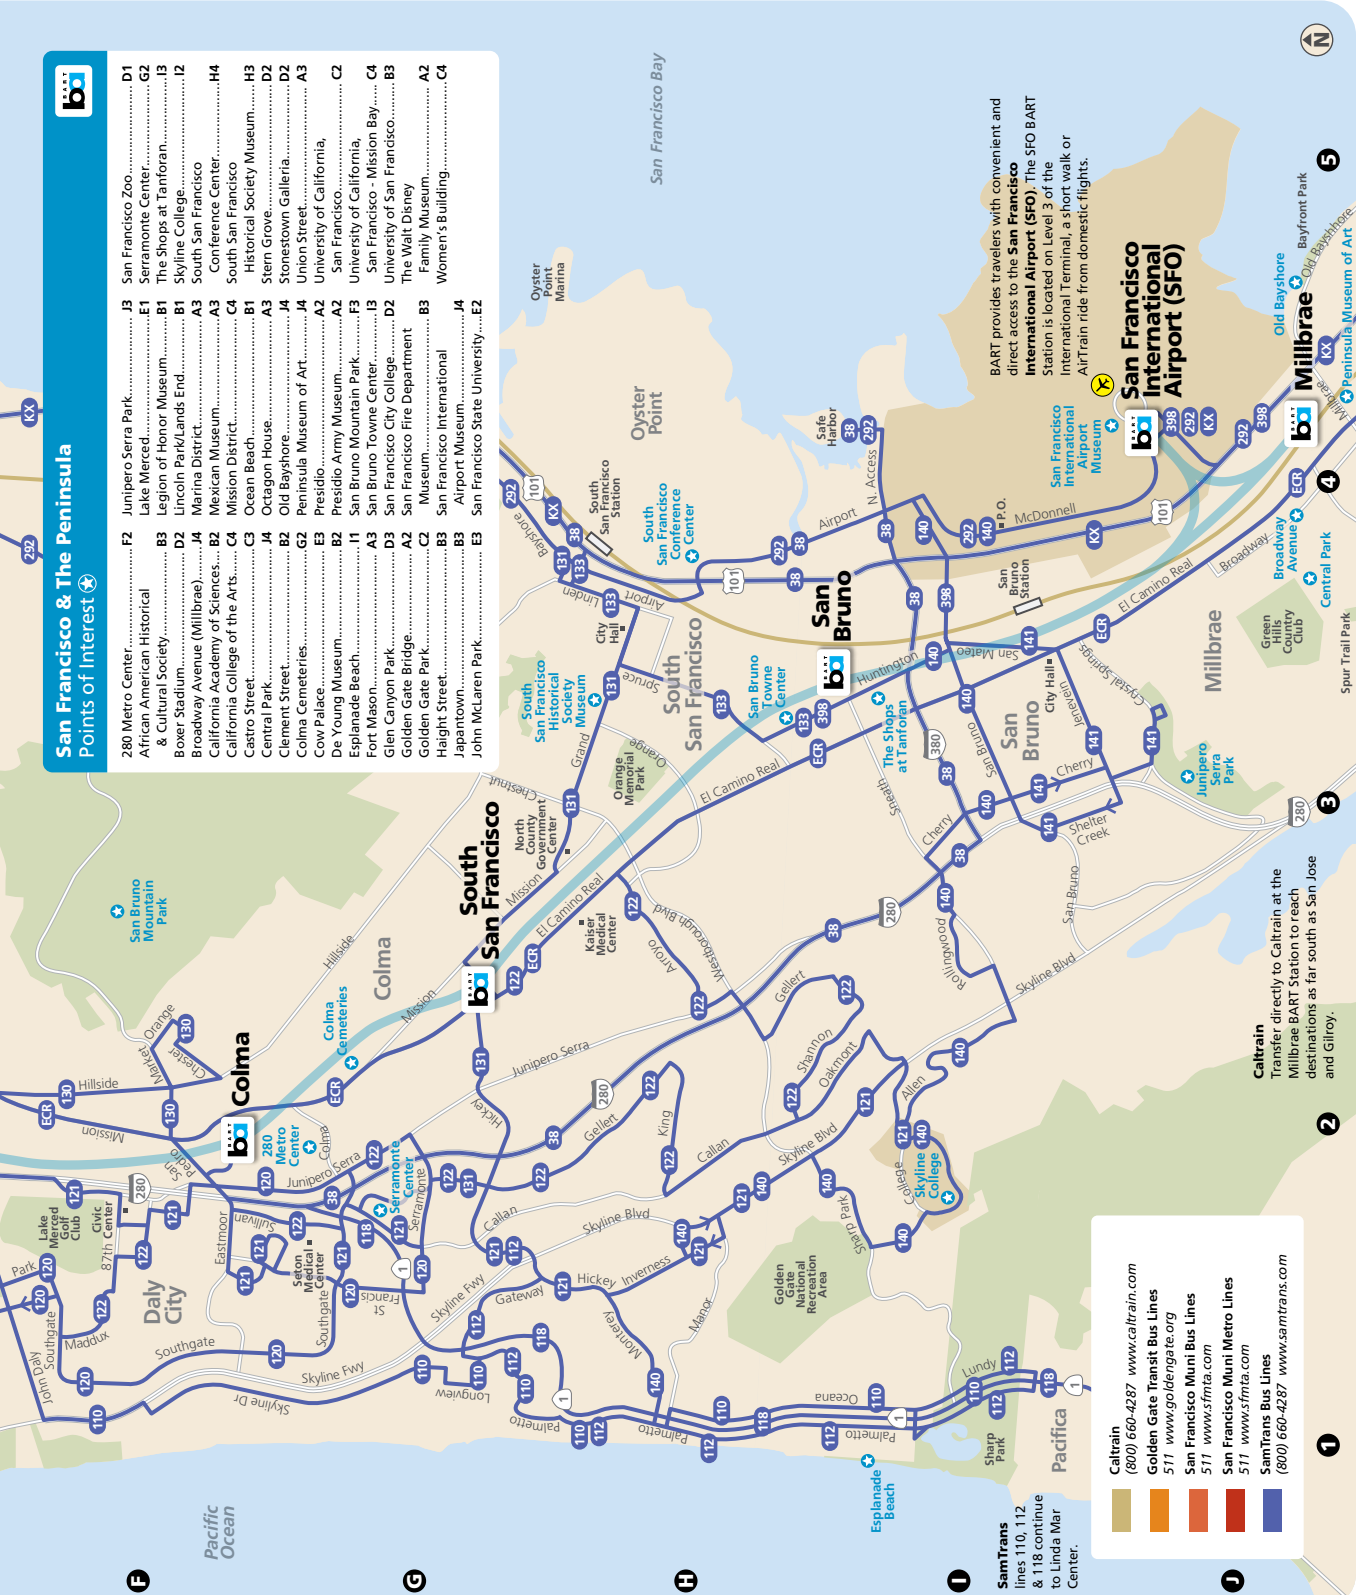

San Francisco & The Peninsula
Points of Interest

280 Metro Center	F2	Junipero Serra Park	J3	San Francisco Zoo	D1
African American Historical & Cultural Society	B3	Legion of Honor Museum	E1	Serranito Center	G2
Boxer Stadium	D2	Lincoln Park/Lands End	B1	The Shops at Tanforan	I3
Broadway Avenue (Millbrae)	J4	Marina District	A3	South San Francisco Conference Center	H4
California Academy of Sciences	B2	Mexican Museum	A3	South San Francisco Historical Society Museum	H3
California College of the Arts	C4	Mission District	B1	Stern Grove	D2
Castro Street	C3	Ocean Beach	A3	Stonestown Galleria	D2
Central Park	A2	Octagon House	J4	Union Street	A3
Clement Street	B2	Old Bayshore	J4	University of California, San Francisco	C2
Colma Cemeteries	G2	Peninsula Museum of Art	A2	University of California, San Francisco - Mission Bay	C4
Cow Palace	E3	Presidio Army Museum	I3	University of San Francisco	B3
De Young Museum	B2	San Bruno Mountain Park	F3	The Walt Disney Family Museum	A2
Explanade Beach	I1	San Bruno Towne Center	D2	Women's Building	C4
Glen Canyon Park	D3	San Francisco City College	D2		
Golden Gate Bridge	A2	San Francisco Fire Department Museum	B3		
Golden Gate Park	C2	Haight Street	C3		
Haight Street	C3	San Francisco International Airport Museum	J4		
Japantown	E3	San Francisco State University	E2		
John McLaren Park	E3				