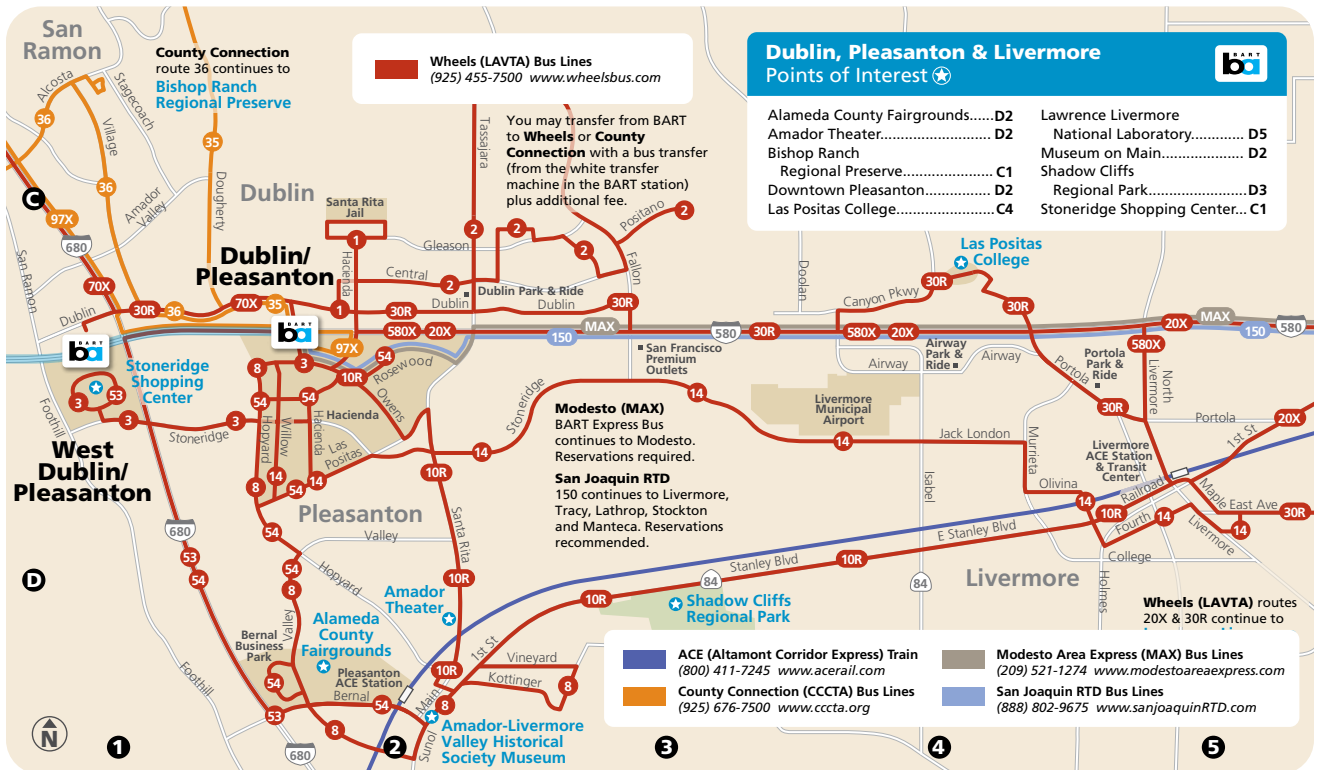

AC Transit M line runs to San Mateo & Foster City.

Hayward to Union City

For cash fare paying customers to transfer from Union City BART to **Union City Transit**, pick up a bus transfer from the white transfer machine in the BART station before you exit.

A

For information on bus service between Vacaville, Fairfield, Benicia and the Pleasant Hill & Walnut Creek BART Stations, contact **Fairfield and Suisun Transit**.

B

Concord, Lafayette, Martinez, Moraga, Orinda, Pleasant Hill & Walnut Creek Points of Interest

California Shakespeare Theater Bruns Amphitheater... D1	John Muir National Historical Site..... B2
California State University East Bay - Concord Campus..... C5	Leshner Center for the Arts..... D4
Carquinez Strait Regional Shoreline..... A2	Lindsay Wildlife Museum..... C4
Diablo Valley College..... B3	Newhall Community Park..... C5
Downtown Martinez..... A2	Orinda Farmers' Market..... D1
Downtown Walnut Creek..... D4	Saint Mary's College..... E3
Heather Farm Park..... C4	Sunvalley Shopping Center..... B4
John F. Kennedy University..... C4	The Willows Shopping Center..... B4
	Walnut Creek Farmers' Market... D4
	Waterworld..... B4

County Connection lines 21, 95X & 96X continue to San Ramon.

Wheels 70X continues to Dublin/Pleasanton BART.

Pittsburg, Antioch & Brentwood

Dublin, Pleasanton & Livermore

AIRPORTS, TRAINS & FERRIES

Alameda/Oakland Ferry (OAK).....	6
Centerville Station (F).....	12
Golden Gate Ferry (SF).....	2
Harbor Bay Ferry (SF).....	2
Oakland Coliseum Capitol Corridor (OAK).....	9
Oakland International Airport (OAK).....	9
Oakland Jack London Capitol Corridor (OAK).....	6
Richmond Capitol Corridor (R).....	7
San Francisco International Airport (SF).....	5
Vallejo Ferry (SF).....	2