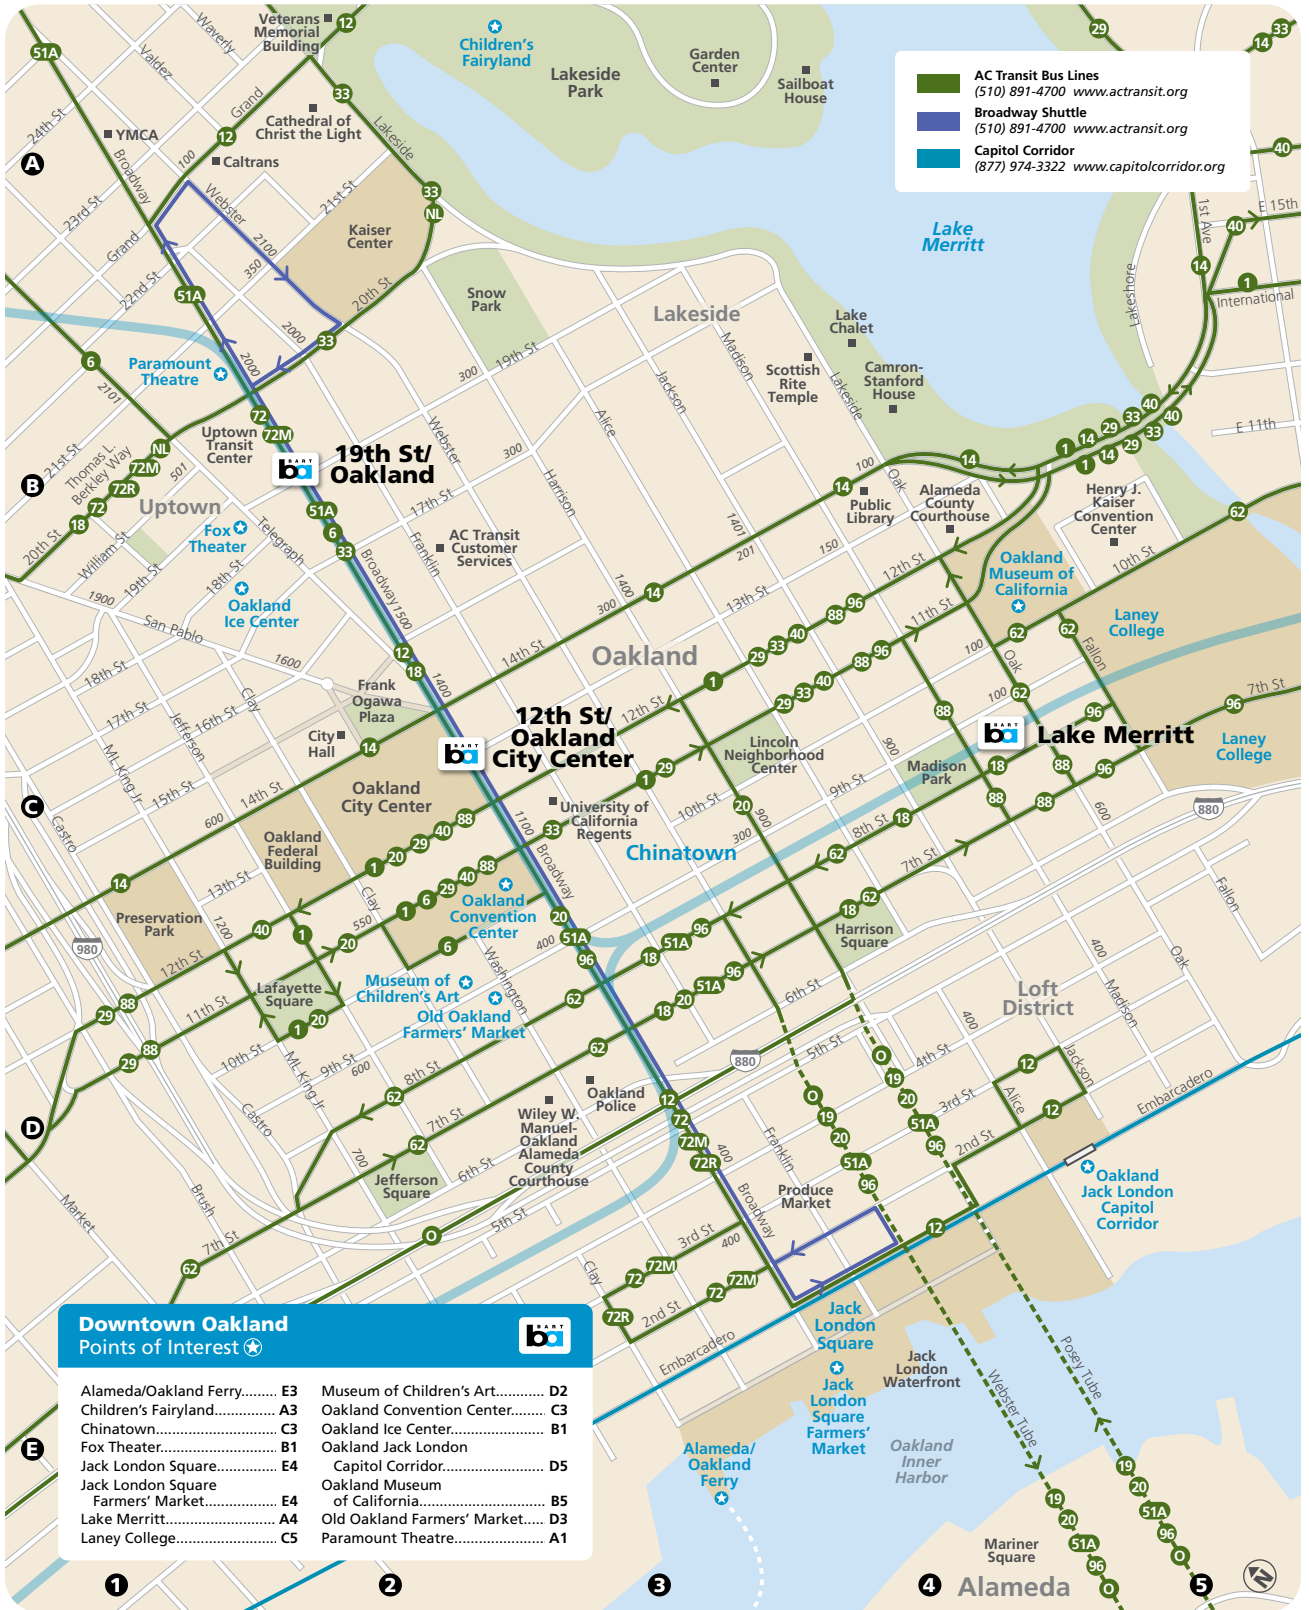

Downtown Oakland

Downtown Oakland Points of Interest

- | | | | |
|----------------------------|----|----------------------------------|----|
| Alameda/Oakland Ferry..... | E3 | Museum of Children's Art..... | D2 |
| Children's Fairyland..... | A3 | Oakland Convention Center..... | C3 |
| Chinatown..... | C3 | Oakland Ice Center..... | B1 |
| Fox Theater..... | B1 | Oakland Jack London | |
| Jack London Square..... | E4 | Capitol Corridor..... | D5 |
| Jack London Square | | Oakland Museum | |
| Farmers' Market..... | E4 | of California..... | B5 |
| Lake Merritt..... | A4 | Old Oakland Farmers' Market..... | D3 |
| Laney College..... | C5 | Paramount Theatre..... | A1 |