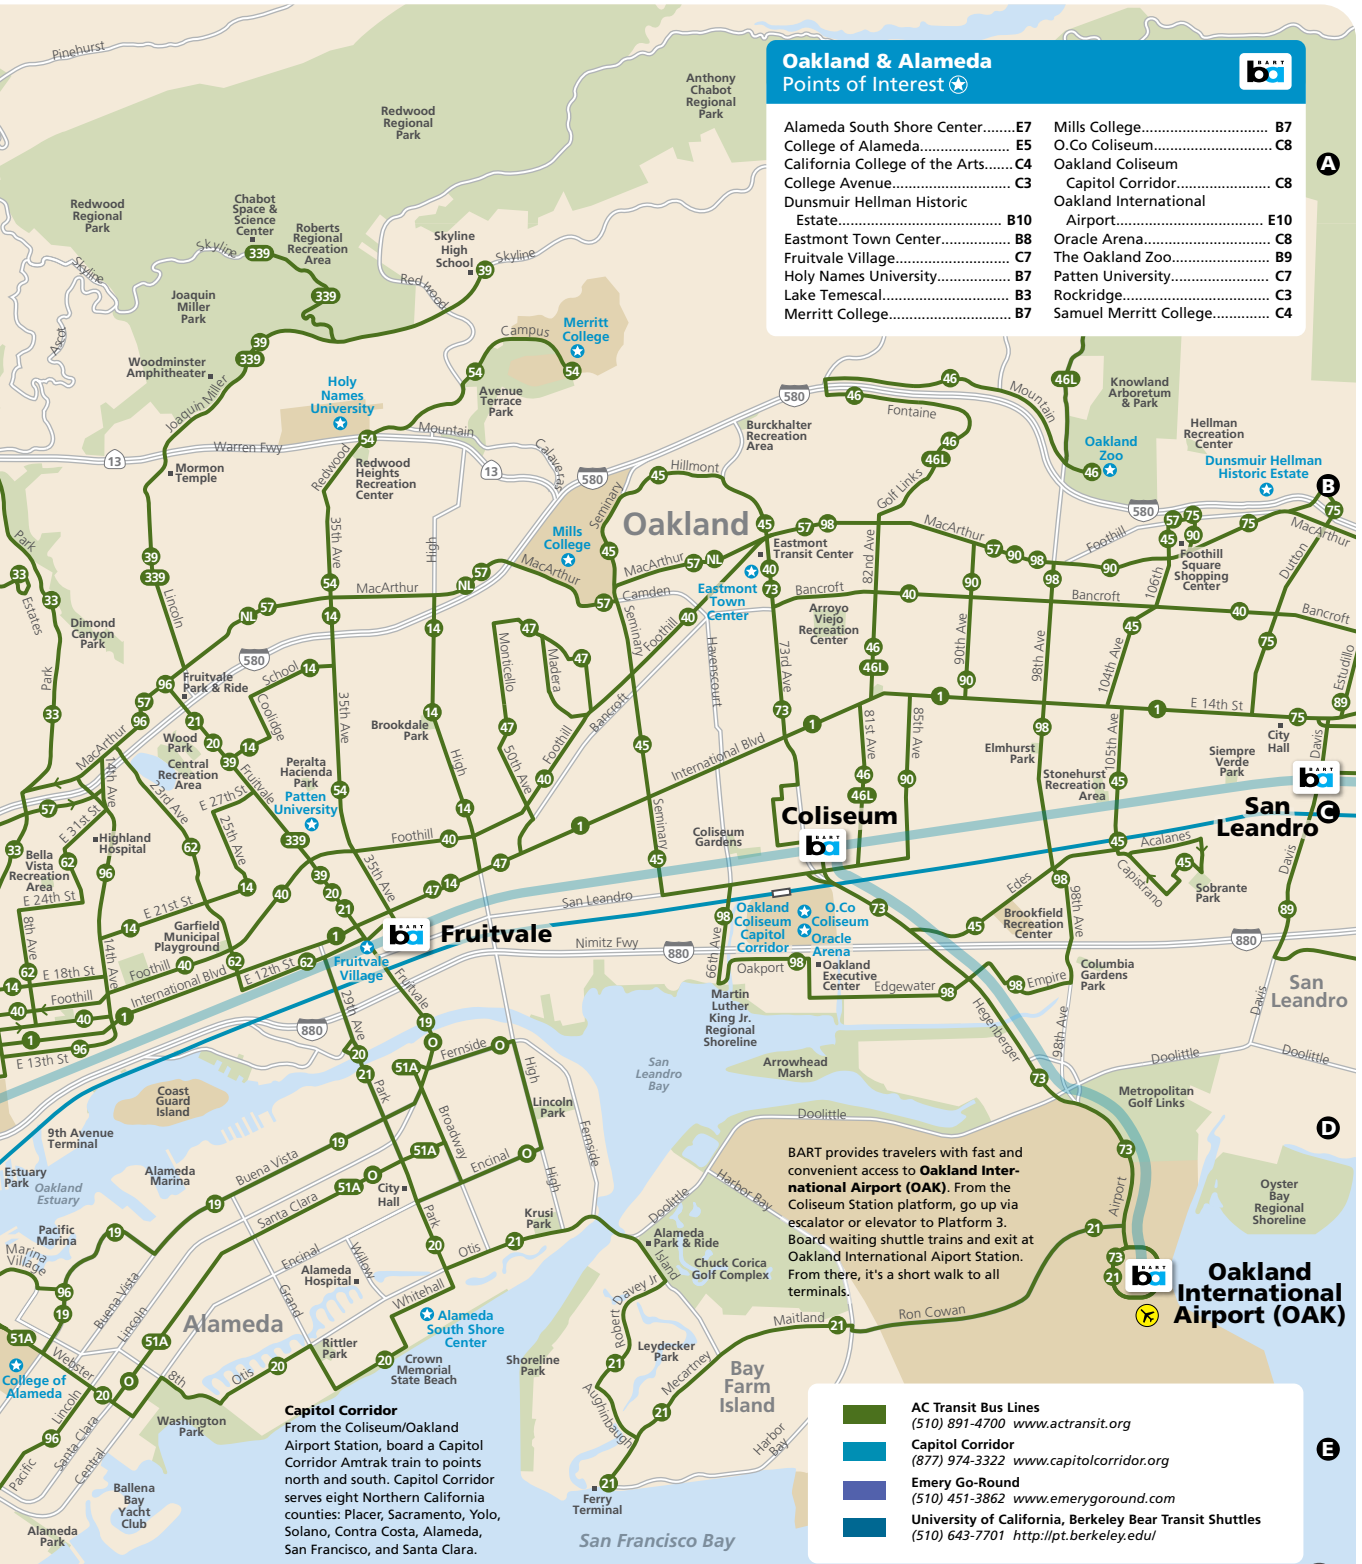

Downtown Oakland

Downtown Oakland Points of Interest

- | | | | |
|----------------------------|----|----------------------------------|----|
| Alameda/Oakland Ferry..... | E3 | Museum of Children's Art..... | D2 |
| Children's Fairyland..... | A3 | Oakland Convention Center..... | C3 |
| Chinatown..... | C3 | Oakland Ice Center..... | B1 |
| Fox Theater..... | B1 | Oakland Jack London | |
| Jack London Square..... | E4 | Capitol Corridor..... | D5 |
| Jack London Square | | Oakland Museum | |
| Farmers' Market..... | E4 | of California..... | B5 |
| Lake Merritt..... | A4 | Old Oakland Farmers' Market..... | D3 |
| Laney College..... | C5 | Paramount Theatre..... | A1 |

Oakland & Alameda Points of Interest

Alameda South Shore Center.....E7	Mills College..... B7
College of Alameda..... E5	O. Co Coliseum..... C8
California College of the Arts.....C4	Oakland Coliseum
College Avenue.....C3	Capitol Corridor..... C8
Dunsmuir Hellman Historic Estate..... B10	Airport..... E10
Eastmont Town Center..... B8	Oracle Arena..... C8
Fruitvale Village..... C7	The Oakland Zoo..... B9
Holy Names University..... B7	Patten University..... C7
Lake Temescal..... B3	Rockridge..... C3
Merritt College..... B7	Samuel Merritt College..... C4

A

For information on bus service between Vacaville, Fairfield, Benicia and the Pleasant Hill & Walnut Creek BART Stations, contact **Fairfield and Suisun Transit**.

B

Concord, Lafayette, Martinez, Moraga, Orinda, Pleasant Hill & Walnut Creek Points of Interest