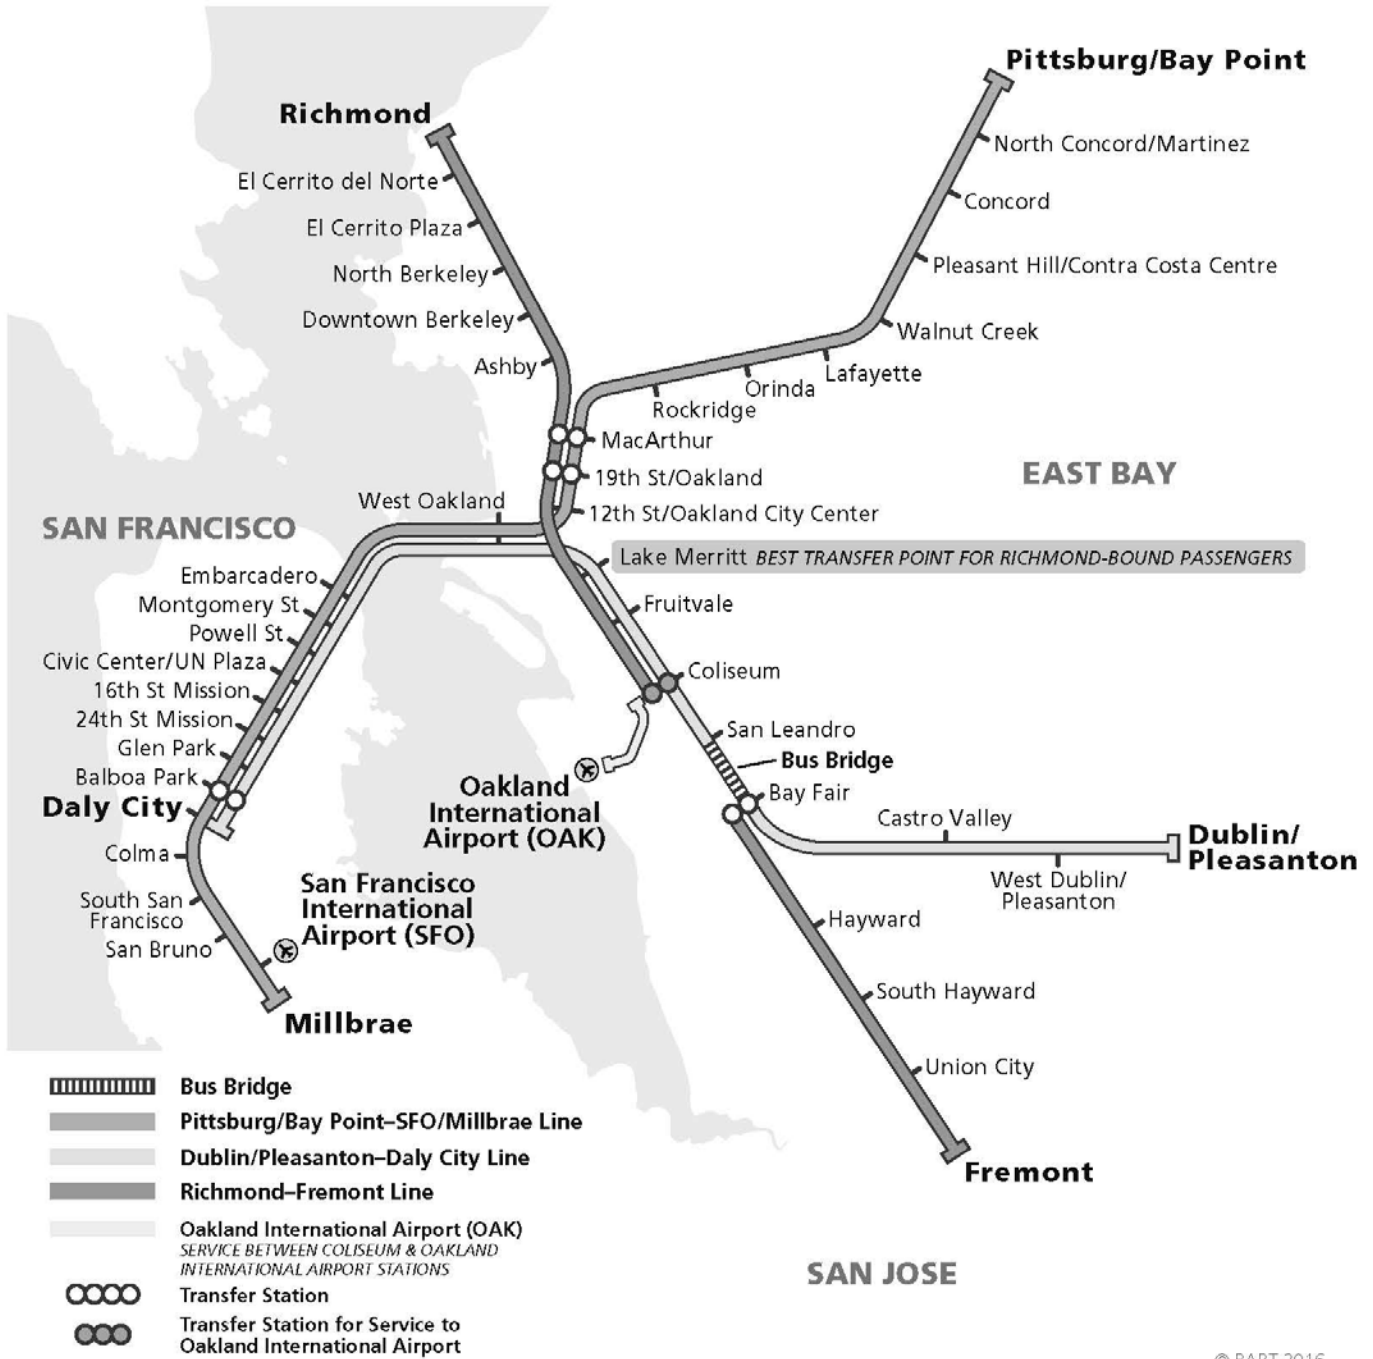

Service During Track Work Between San Leandro and Bay Fair Stations

© BART 2016