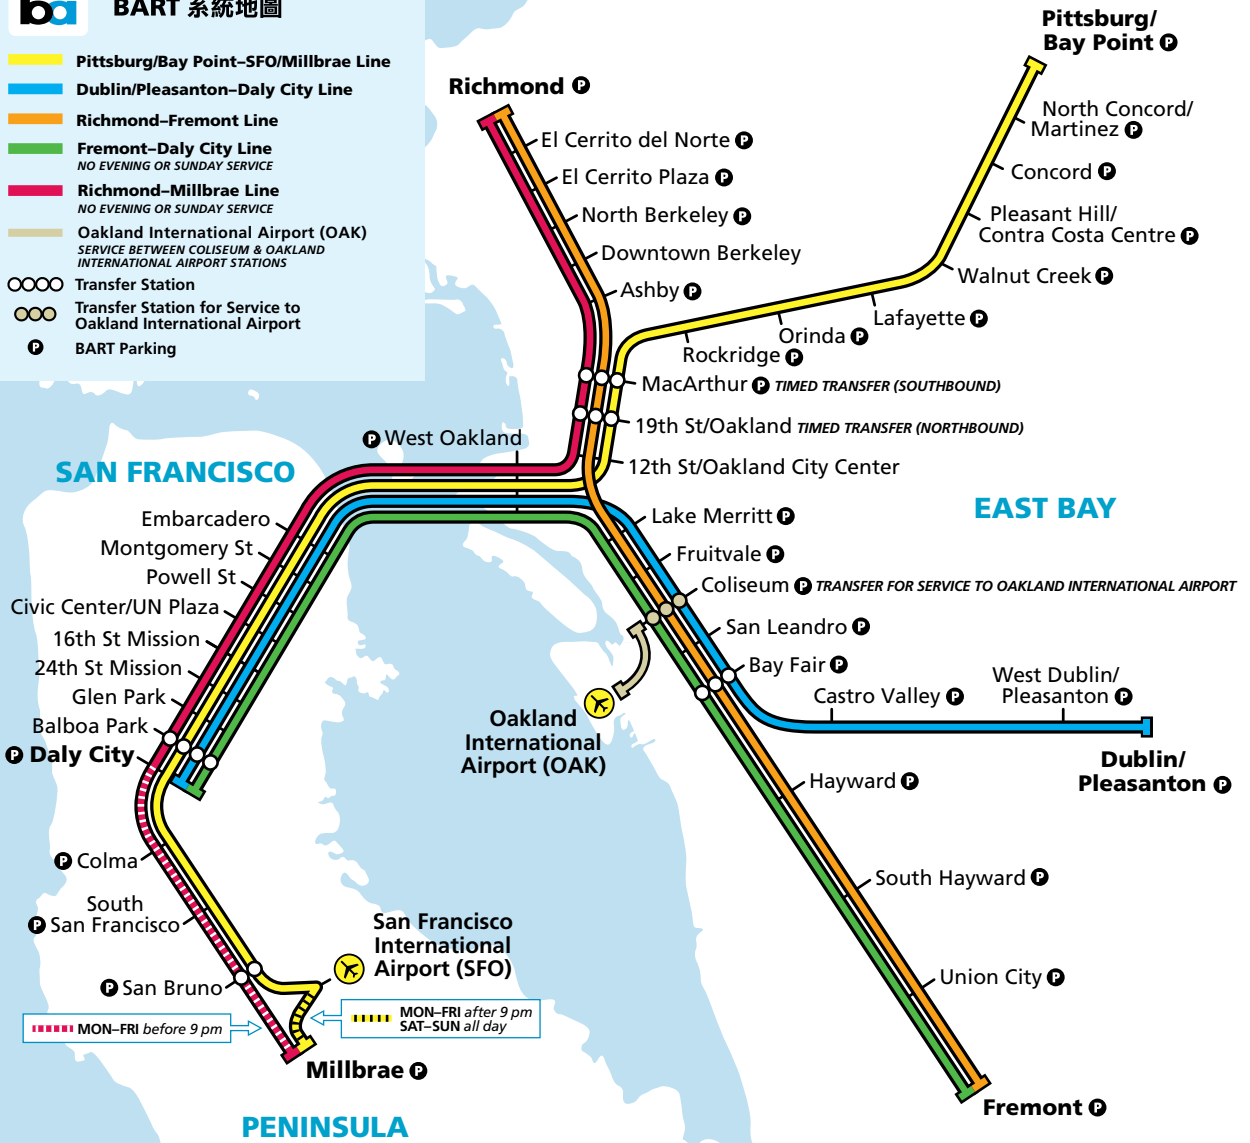

SEPTEMBER 2015
免費

Chinese
Fares and
Schedules

Bay Area Rapid Transit District
P.O. Box 12688
Oakland, CA 94604-2688

搭乘 BART... 立即抵達目的地。

BART 系統地圖

- █ Pittsburg/Bay Point–SFO/Millbrae Line
- █ Dublin/Pleasanton–Daly City Line
- █ Richmond–Fremont Line
- █ Fremont–Daly City Line
NO EVENING OR SUNDAY SERVICE
- █ Richmond–Millbrae Line
NO EVENING OR SUNDAY SERVICE
- █ Oakland International Airport (OAK)
SERVICE BETWEEN COLISEUM & OAKLAND INTERNATIONAL AIRPORT STATIONS
- Transfer Station
- Transfer Station for Service to Oakland International Airport
- Ⓟ BART Parking