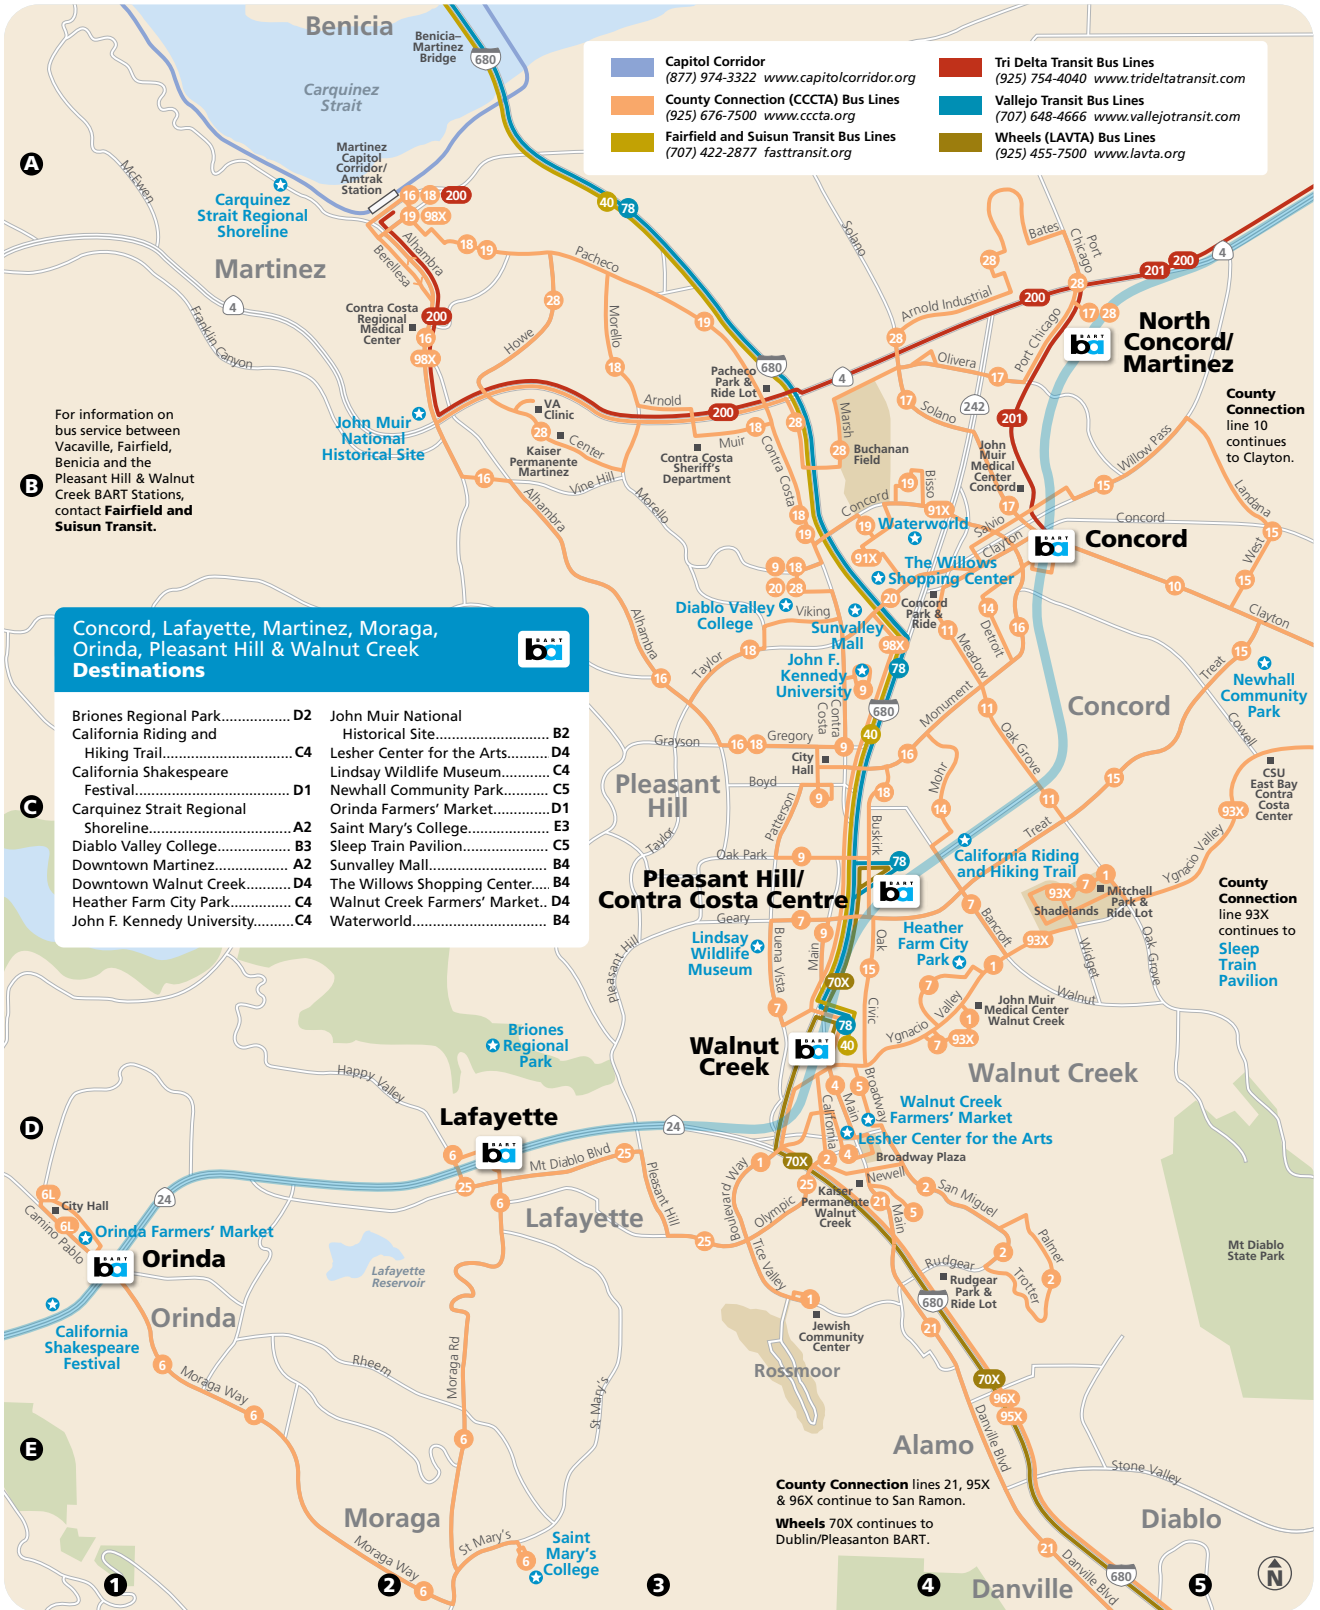

# Orinda to North Concord/Martinez