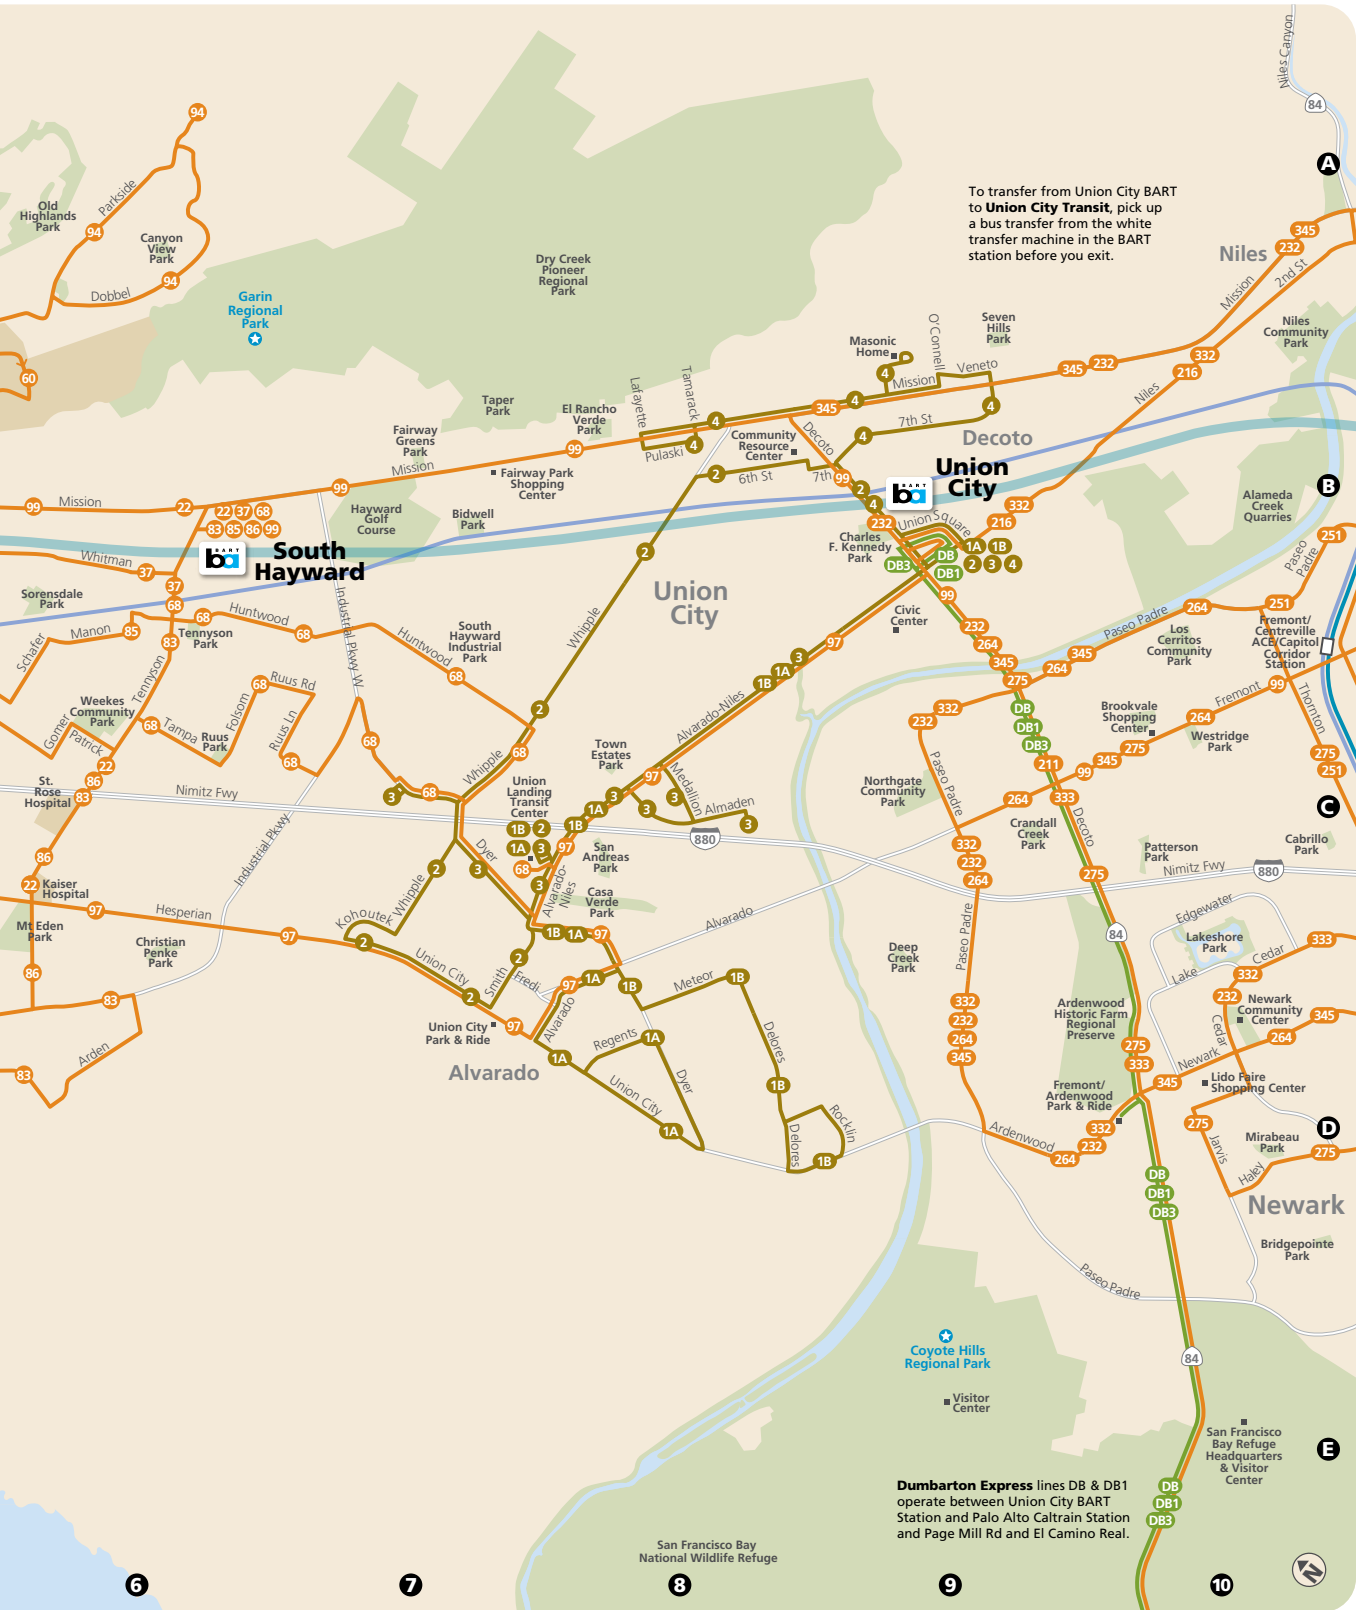

Hayward to Union City

To transfer from Union City BART to **Union City Transit**, pick up a bus transfer from the white transfer machine in the BART station before you exit.

Dumbarton Express lines DB & DB1 operate between Union City BART Station and Palo Alto Caltrain Station and Page Mill Rd and El Camino Real.