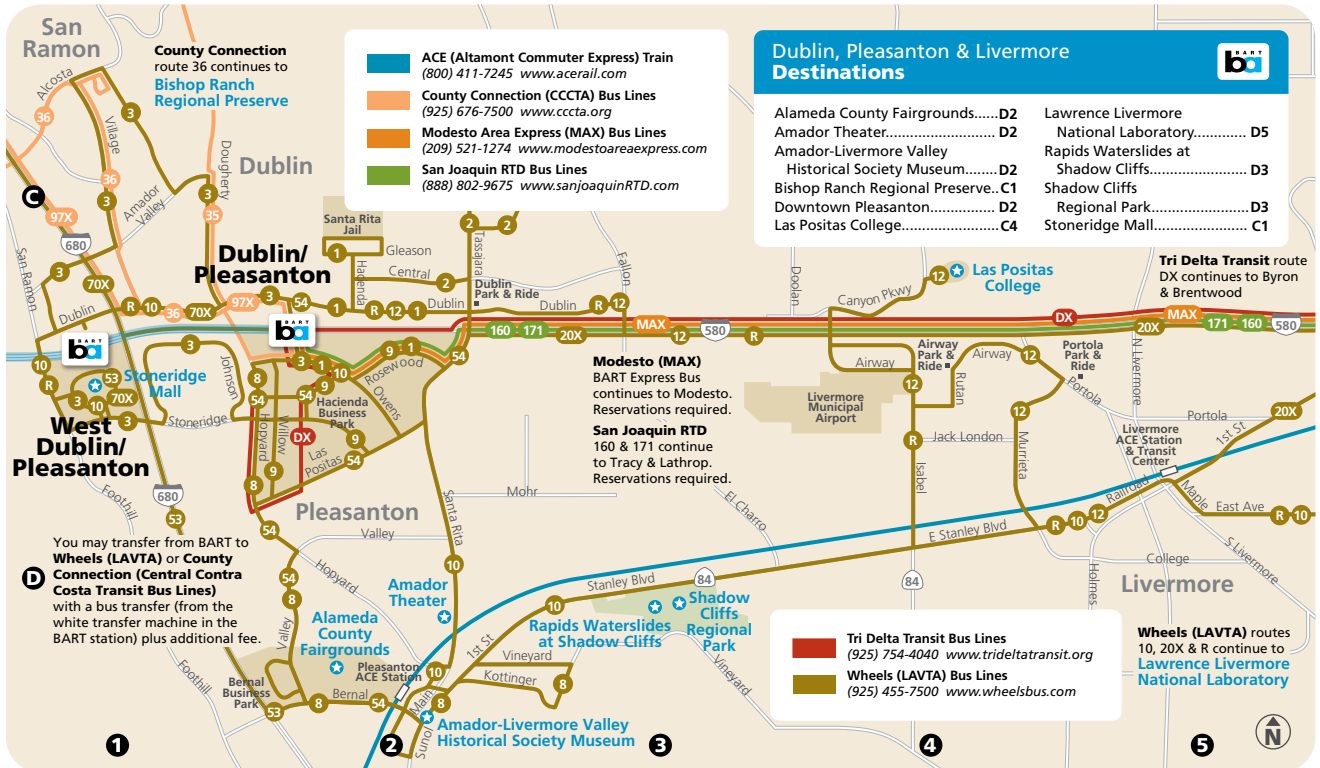

Dublin, Pleasanton & Livermore

AIRPORTS, TRAINS & FERRIES

Alameda/Oakland Ferry (OAK)	6
Centerville Station (F)	12
Golden Gate Ferry (SF)	2
Harbor Bay Ferry (SF)	2
Oakland Coliseum Capitol Corridor (OAK)	9
Oakland International Airport (OAK)	9
Oakland Jack London Capitol Corridor (OAK)	6
Richmond Capitol Corridor (R)	7
San Francisco International Airport (SF)	5
Vallejo Ferry (SF)	2

BIKE & HIKE TRAILS

Anthony Chabot Regional Park (CV)	10
Bishop Ranch Regional Preserve (DU)	14
Black Diamond Mines Regional Preserve (PI)	14
Briones Regional Park (L)	13
California Riding and Hiking Trail (PH)	13
Carquinez Strait Regional Shoreline (MA)	13
Coyote Hills Regional Park (UC)	11
Cull Canyon Regional Recreation Area (CV)	10
Garin Regional Park (H)	11
Hayward Regional Shoreline (H)	10
Kennedy Grove (R)	7
Miller/Knox Regional Shoreline (R)	7
Wildcat Canyon Regional Park (EC)	7

COLLEGES & UNIVERSITIES

Academy of Art University (SF)	3
Berkeley City College (B)	8
California College of the Arts (OAK)	8
California College of the Arts (SF)	4
California State University, East Bay (H)	11
Chabot College (H)	10
College of Alameda (A)	8
Contra Costa College (R)	7
Diablo Valley College (CN)	13
Golden Gate University (SF)	2
Holy Names University (OAK)	9
Holy Redeemer College (OAK)	9
John F. Kennedy University (PH)	13
Laney College (OAK)	6
Las Positas College (L)	13
Los Medanos College (PI)	14
Merritt College (OAK)	9
Mills College (OAK)	9
Ohlone College (F)	12
Patten University (OAK)	9
Saint Mary's College (MO)	13
Samuel Merritt College (OAK)	8
San Francisco Art Institute (SF)	2
San Francisco City College (SF)	4
San Francisco State University (SF)	4
Skyline College (SB)	5
UC Hastings College of the Law (SF)	2
University of California, Berkeley (B)	8
University of California, San Francisco/ University of California Medical Center (SF)	4
University of San Francisco (SF)	4

CULTURAL CENTERS

African-American Historical and Cultural Society (SF)	4
Brooks Hall (SF)	2
California Historical Society (SF)	2
Chinese Culture Center (SF)	3
Chinese Historical Society (SF)	2
Fort Mason (SF)	10
Hayward Arts Council Gallery (H)	10
La Peña Cultural Center (B)	8
Mosccone Convention Center (SF)	3
Oakland Convention Center (OAK)	6
Octagon House (SF)	4
San Francisco Public Library (SF)	2
South San Francisco Conference Center (SSF)	8
Women's Building (SF)	4
Yerba Buena Center for the Arts (SF)	3

FARMERS' MARKETS

Berkeley Farmers' Market (B)	8
Castro Valley Farmers' Market (CV)	10
Ferry Plaza Farmers' Market (SF)	2
Fremont Centerville Farmers' Market (F)	12
Hayward Farmers' Market (H)	10
Heart of the City Farmers' Market (SF)	2
Jack London Square Farmers' Market (OAK)	6
Old Oakland Farmers' Market (OAK)	6
Orinda Farmers' Market (OR)	13
Walnut Creek Farmers' Market (WC)	13

MUSEUMS

Amador/Livermore Valley Historical Society Museum (PL)	14
Asian Art Museum (SF)	2
Cable Car Museum (SF)	2
California Academy of Sciences (SF)	4
Cartoon Art Museum (SF)	3
Contemporary Jewish Museum (SF)	3

MUSEUMS (continued)