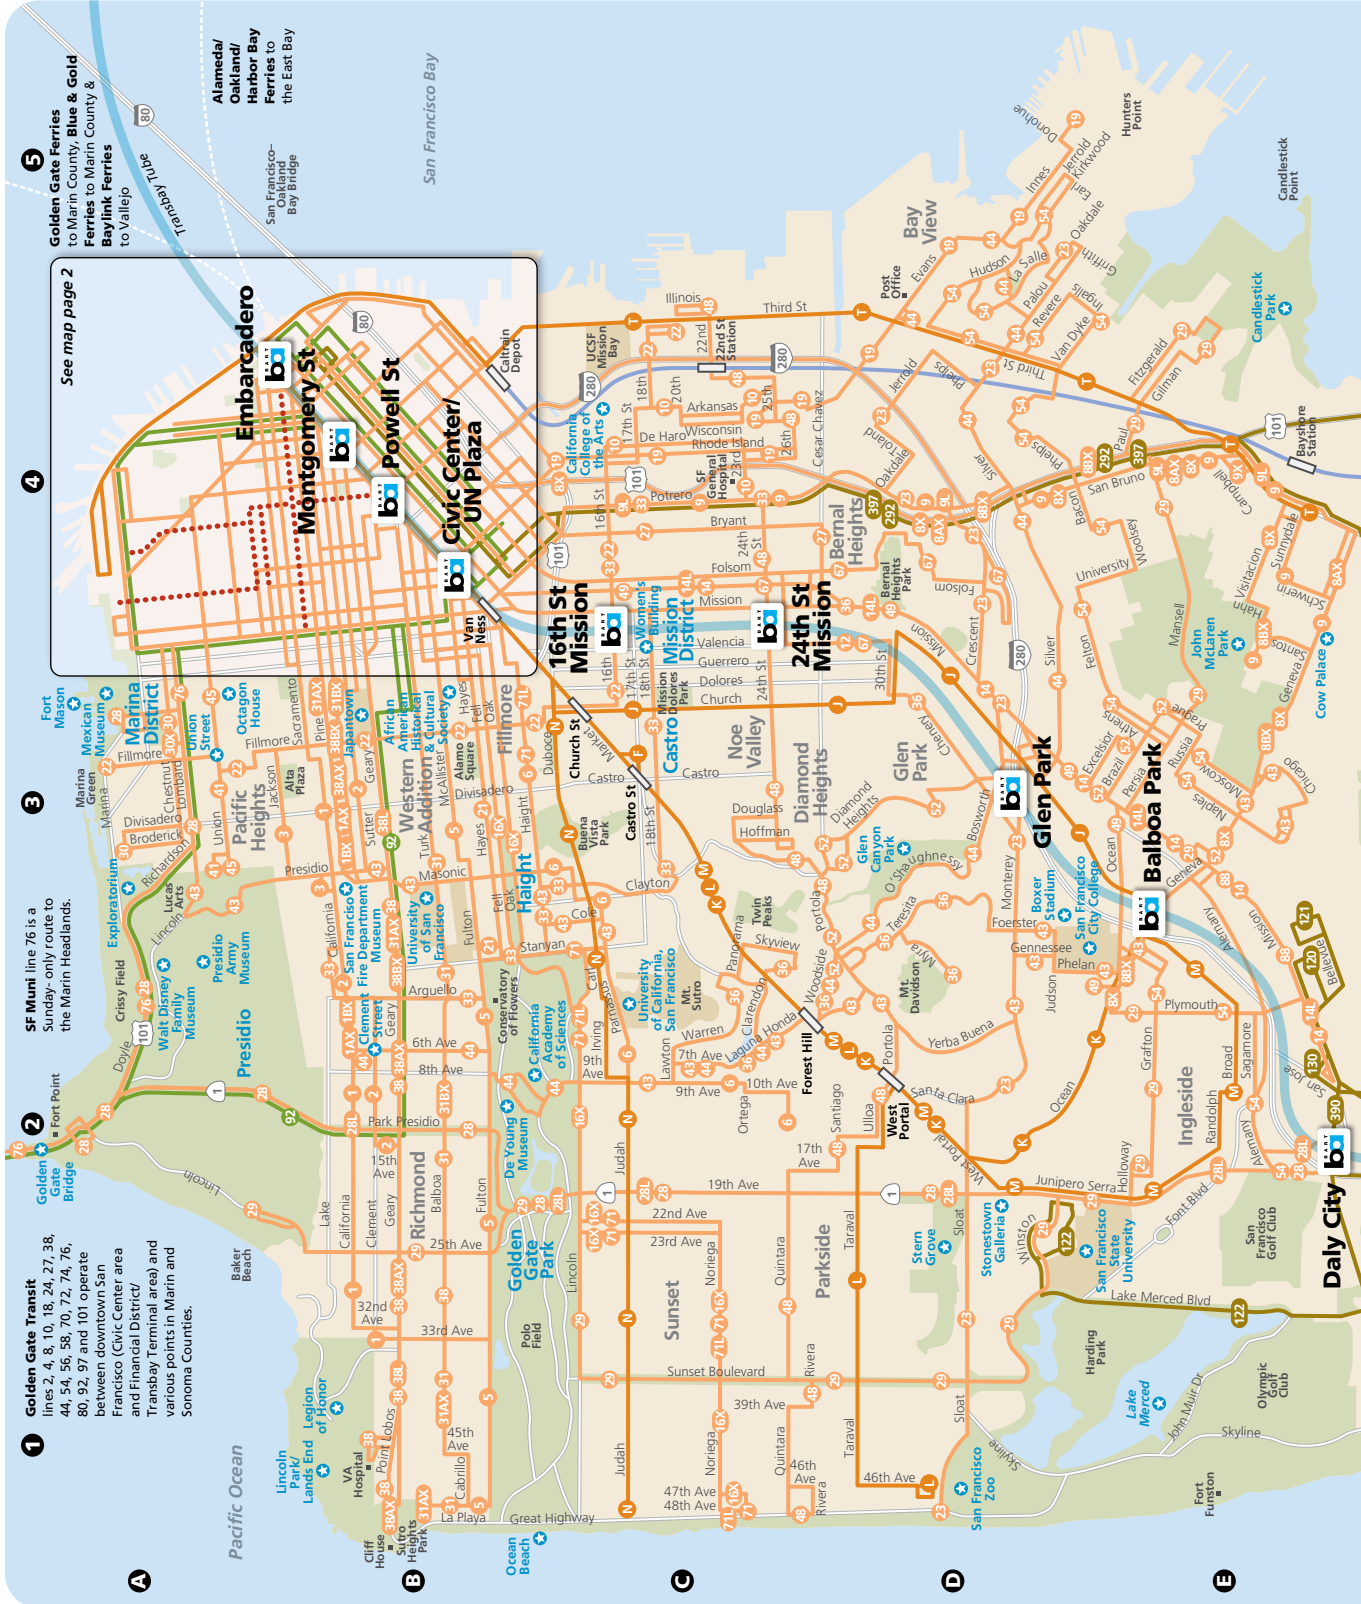

San Francisco to Daly City