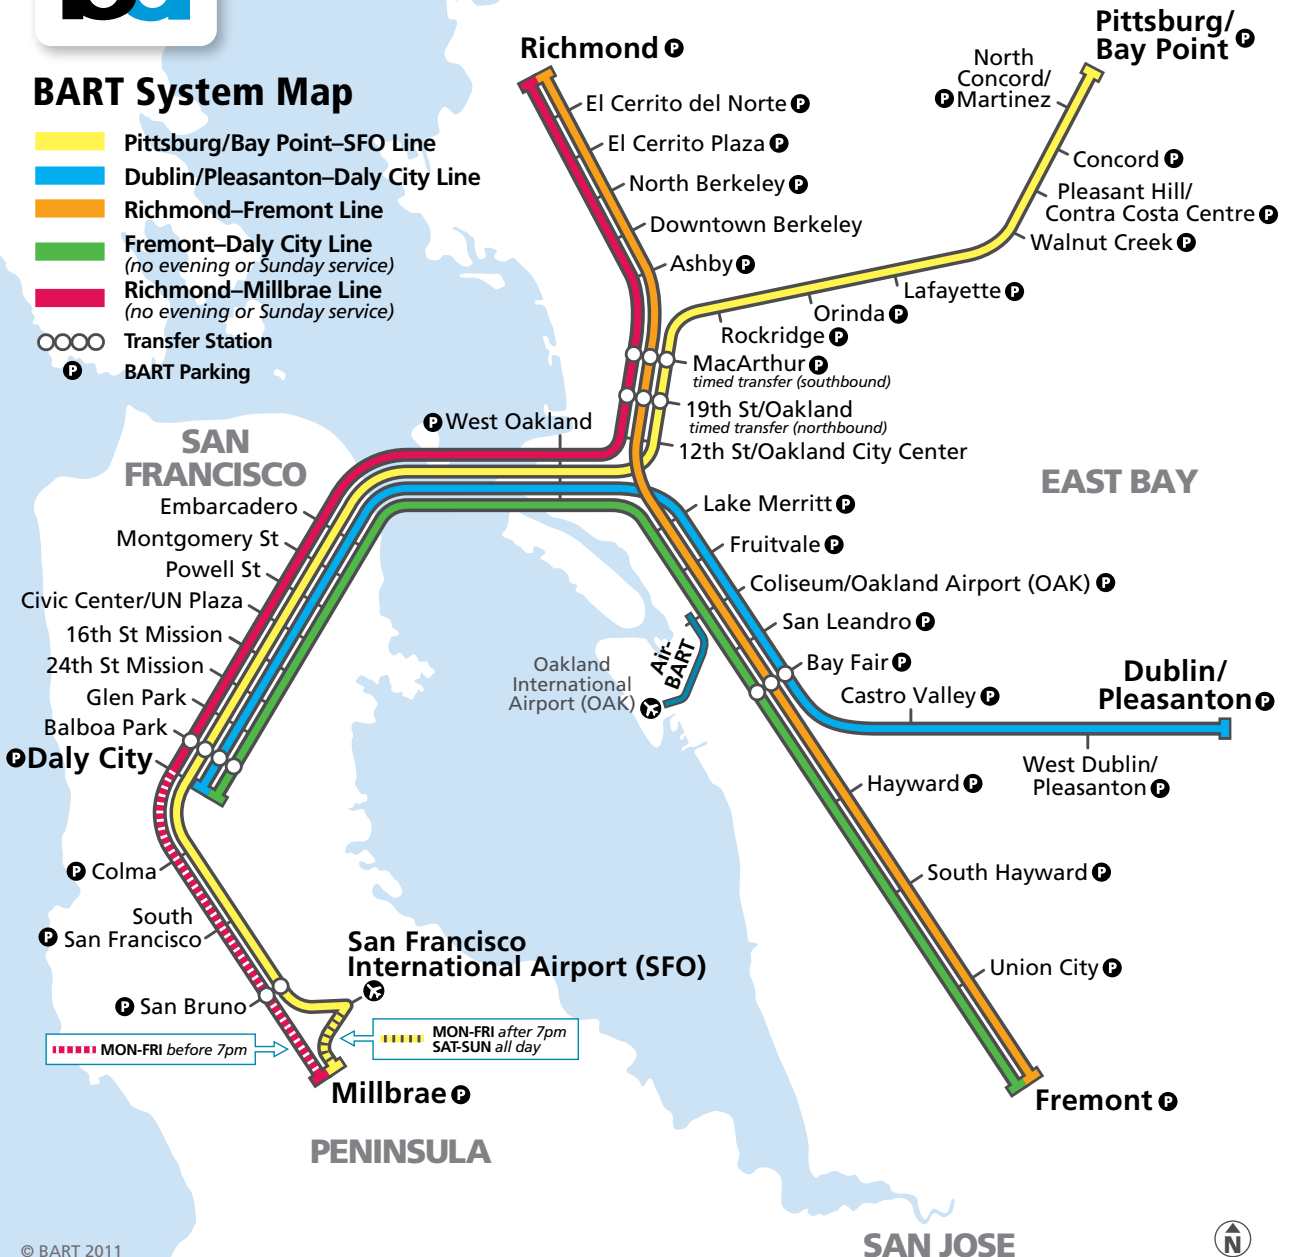

# BART Transit Connections

BART... and you're there.

# BART and Connecting Transit

With connecting transit, BART can take you to just about any location in the Bay Area. Use the maps in this guide to find connections for BART's 44 conveniently located stations. Whether you're going to work, school, the shopping mall, ballpark, an art exhibit or the airport, take BART... and you're there. Use the handy Destinations Index on page 15 to find your BART connection to the Bay Area's most popular attractions.

## BART System Map

- █ Pittsburg/Bay Point–SFO Line
- █ Dublin/Pleasanton–Daly City Line
- █ Richmond–Fremont Line
- █ Fremont–Daly City Line  
*(no evening or Sunday service)*
- █ Richmond–Millbrae Line  
*(no evening or Sunday service)*
- Transfer Station
- Ⓟ BART Parking

## Downtown San Francisco Destinations

Aquatic Park.....	A1	Guinness Museum of	
Asian Art Museum.....	E2	World Records.....	A2
AT&T Park.....	E5	Harbor Bay Ferry.....	C5
The Balclutha/Hyde Street Pier.....	A1	Hayes Valley.....	E1
Bill Graham Civic Auditorium.....	E1	Heart of the City	
Brooks Hall.....	E1	Farmers' Market.....	E2
The Cannery.....	A1	Herbst Theatre.....	E1
Cable Car Museum.....	C2	Masonic Auditorium.....	C2
Chinese Historical Society.....	C3	National Maritime Museum.....	A1
Coit Tower/Telegraph Hill.....	B3	North Beach.....	C3
Davies Symphony Hall.....	E1	Opera House.....	E1
Embarcadero Center.....	C4	Orpheum Theatre.....	E2
Ferry Building.....	C5	Polk Street.....	C1
Ferry Plaza Ferries' Market.....	C5	San Francisco Art Institute.....	B2
Fisherman's Wharf/Pier 39.....	A2	San Francisco Public Library.....	E2
Ghirardelli Square.....	A1	UC Hastings College	
Golden Gate Ferry.....	C5	of the Law.....	E2
Great American Music Hall.....	D1	Vallejo Ferry.....	C4