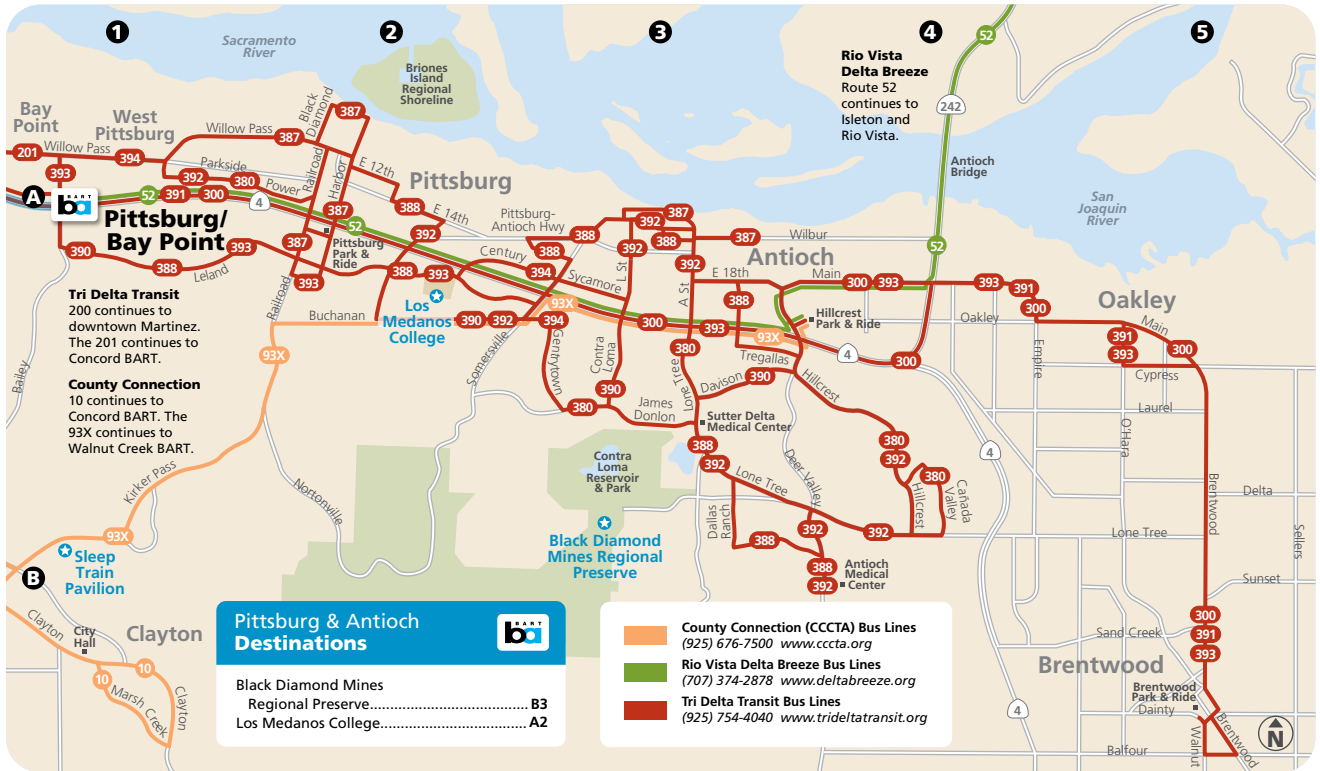

Pittsburg, Antioch & Brentwood

AIRPORTS, TRAINS & FERRIES

Alameda/Oakland Ferry (OAK)	6
Centerville Station (F)	12
Golden Gate Ferry (SF)	2
Harbor Bay Ferry (SF)	2
Oakland Coliseum Capitol Corridor (OAK)	9
Oakland International Airport (OAK)	9
Oakland Jack London Capitol Corridor (OAK)	6
Richmond Capitol Corridor (R)	7
San Francisco International Airport (SF)	5
Vallejo Ferry (SF)	2

BIKE & HIKE TRAILS

Anthony Chabot Regional Park (CV)	10
Bishop Ranch Regional Preserve (DU)	14
Black Diamond Mines Regional Preserve (PI)	14
Briones Regional Park (L)	13
California Riding and Hiking Trail (PH)	13
Carquinez Strait Regional Shoreline (MA)	13
Coyote Hills Regional Park (UC)	11
Cull Canyon Regional Recreation Area (CV)	10
Garin Regional Park (H)	11
Hayward Regional Shoreline (H)	10
Kennedy Grove (R)	7
Miller/Knox Regional Shoreline (R)	7
Wildcat Canyon Regional Park (EC)	7

COLLEGES & UNIVERSITIES

Academy of Art University (SF)	3
Berkeley City College (B)	8
California College of the Arts (OAK)	8
California College of the Arts (SF)	4
California State University, East Bay (H)	11
Chabot College (H)	10
College of Alameda (A)	8
Contra Costa College (R)	7
Diablo Valley College (CN)	13
Golden Gate University (SF)	2
Holy Names University (OAK)	9
Holy Redeemer College (OAK)	9
John F. Kennedy University (PH)	13
Laney College (OAK)	6
Las Positas College (L)	13
Los Medanos College (PI)	14
Merritt College (OAK)	9
Mills College (OAK)	9
Ohlone College (F)	12
Patten University (OAK)	9
Saint Mary's College (MO)	13
Samuel Merritt College (OAK)	8
San Francisco Art Institute (SF)	2
San Francisco City College (SF)	4
San Francisco State University (SF)	4
Skyline College (SB)	5
UC Hastings College of the Law (SF)	2
University of California, Berkeley (B)	8
University of California, San Francisco/ University of California Medical Center (SF)	4
University of San Francisco (SF)	4

CULTURAL CENTERS

African-American Historical and Cultural Society (SF)	4
Brooks Hall (SF)	2
California Historical Society (SF)	2
Chinese Culture Center (SF)	3
Chinese Historical Society (SF)	2
Fort Mason (SF)	10
Hayward Arts Council Gallery (H)	10
La Peña Cultural Center (B)	8
Mosccone Convention Center (SF)	3
Oakland Convention Center (OAK)	6
Octagon House (SF)	4
San Francisco Public Library (SF)	2
South San Francisco Conference Center (SSF)	8
Women's Building (SF)	4
Yerba Buena Center for the Arts (SF)	3

FARMERS' MARKETS

Berkeley Farmers' Market (B)	8
Castro Valley Farmers' Market (CV)	10
Ferry Plaza Farmers' Market (SF)	2
Fremont Centerville Farmers' Market (F)	12
Hayward Farmers' Market (H)	10
Heart of the City Farmers' Market (SF)	2
Jack London Square Farmers' Market (OAK)	6
Old Oakland Farmers' Market (OAK)	6
Orinda Farmers' Market (OR)	13
Walnut Creek Farmers' Market (WC)	13

MUSEUMS

Amador/Livermore Valley Historical Society Museum (PL)	14
Asian Art Museum (SF)	2
Cable Car Museum (SF)	2
California Academy of Sciences (SF)	4
Cartoon Art Museum (SF)	3
Contemporary Jewish Museum (SF)	3

MUSEUMS (continued)