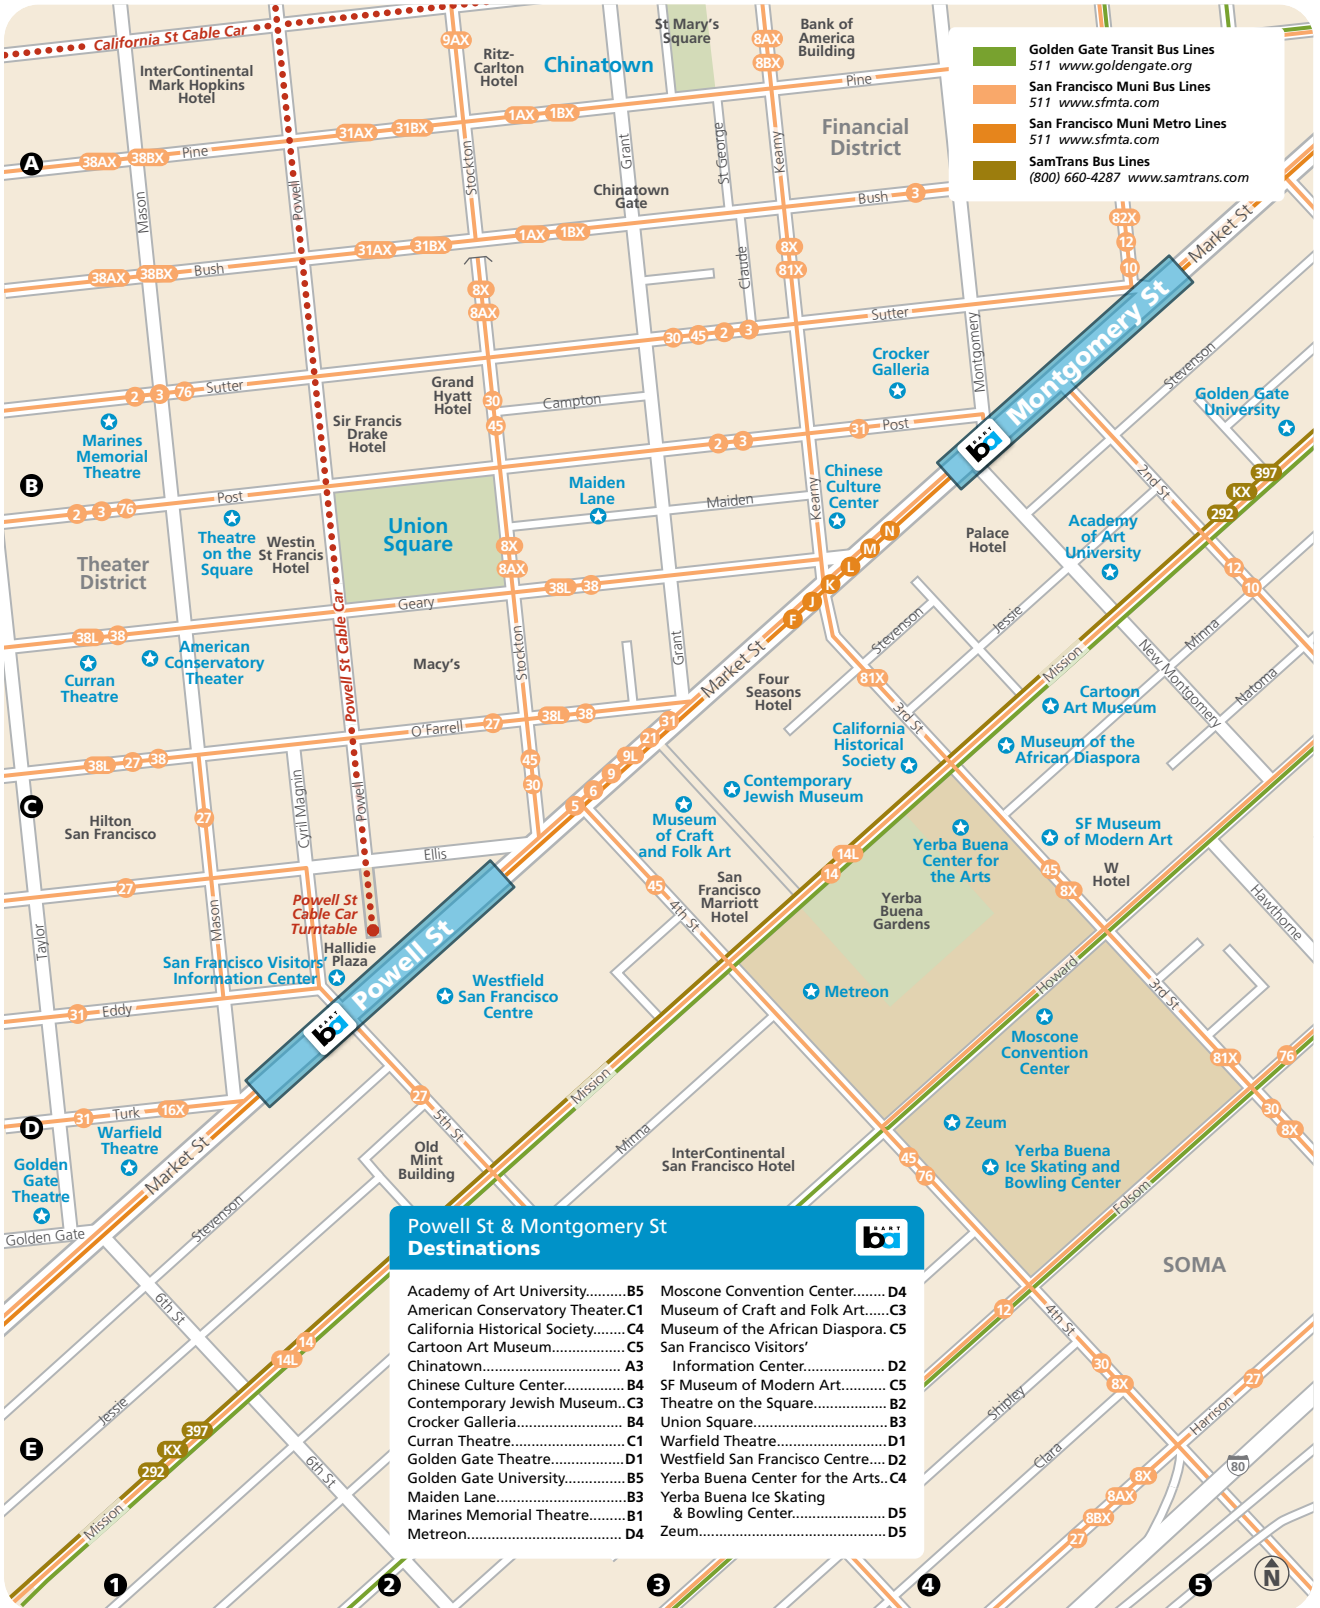

## Downtown San Francisco Destinations

Aquatic Park.....	A1	Guinness Museum of	
Asian Art Museum.....	E2	World Records.....	A2
AT&T Park.....	E5	Harbor Bay Ferry.....	C5
The Balclutha/Hyde Street Pier.....	A1	Hayes Valley.....	E1
Bill Graham Civic Auditorium.....	E1	Heart of the City	
Brooks Hall.....	E1	Farmers' Market.....	E2
The Cannery.....	A1	Herbst Theatre.....	E1
Cable Car Museum.....	C2	Masonic Auditorium.....	C2
Chinese Historical Society.....	C3	National Maritime Museum.....	A1
Coit Tower/Telegraph Hill.....	B3	North Beach.....	C3
Davies Symphony Hall.....	E1	Opera House.....	E1
Embarcadero Center.....	C4	Orpheum Theatre.....	E2
Ferry Building.....	C5	Polk Street.....	C1
Ferry Plaza Ferries' Market.....	C5	San Francisco Art Institute.....	B2
Fisherman's Wharf/Pier 39.....	A2	San Francisco Public Library.....	E2
Ghirardelli Square.....	A1	UC Hastings College	
Golden Gate Ferry.....	C5	of the Law.....	E2
Great American Music Hall.....	D1	Vallejo Ferry.....	C4

See map page 3

# Union Square, Chinatown & Yerba Buena

## Richmond & El Cerrito Destinations

Arlington Park.....	B4	Kennedy Park.....	C3
Contra Costa Civic Theatre.....	C5	Miller/Knox Regional Shoreline.....	E3
Contra Costa College.....	B1	Point Pinole Regional Shoreline.....	A1
El Cerrito Plaza.....	C5	Richmond Capitol Corridor.....	C2
Hilltop Mall.....	A1	Wildcat Canyon Regional Park.....	A4
Kennedy Grove.....	A4		