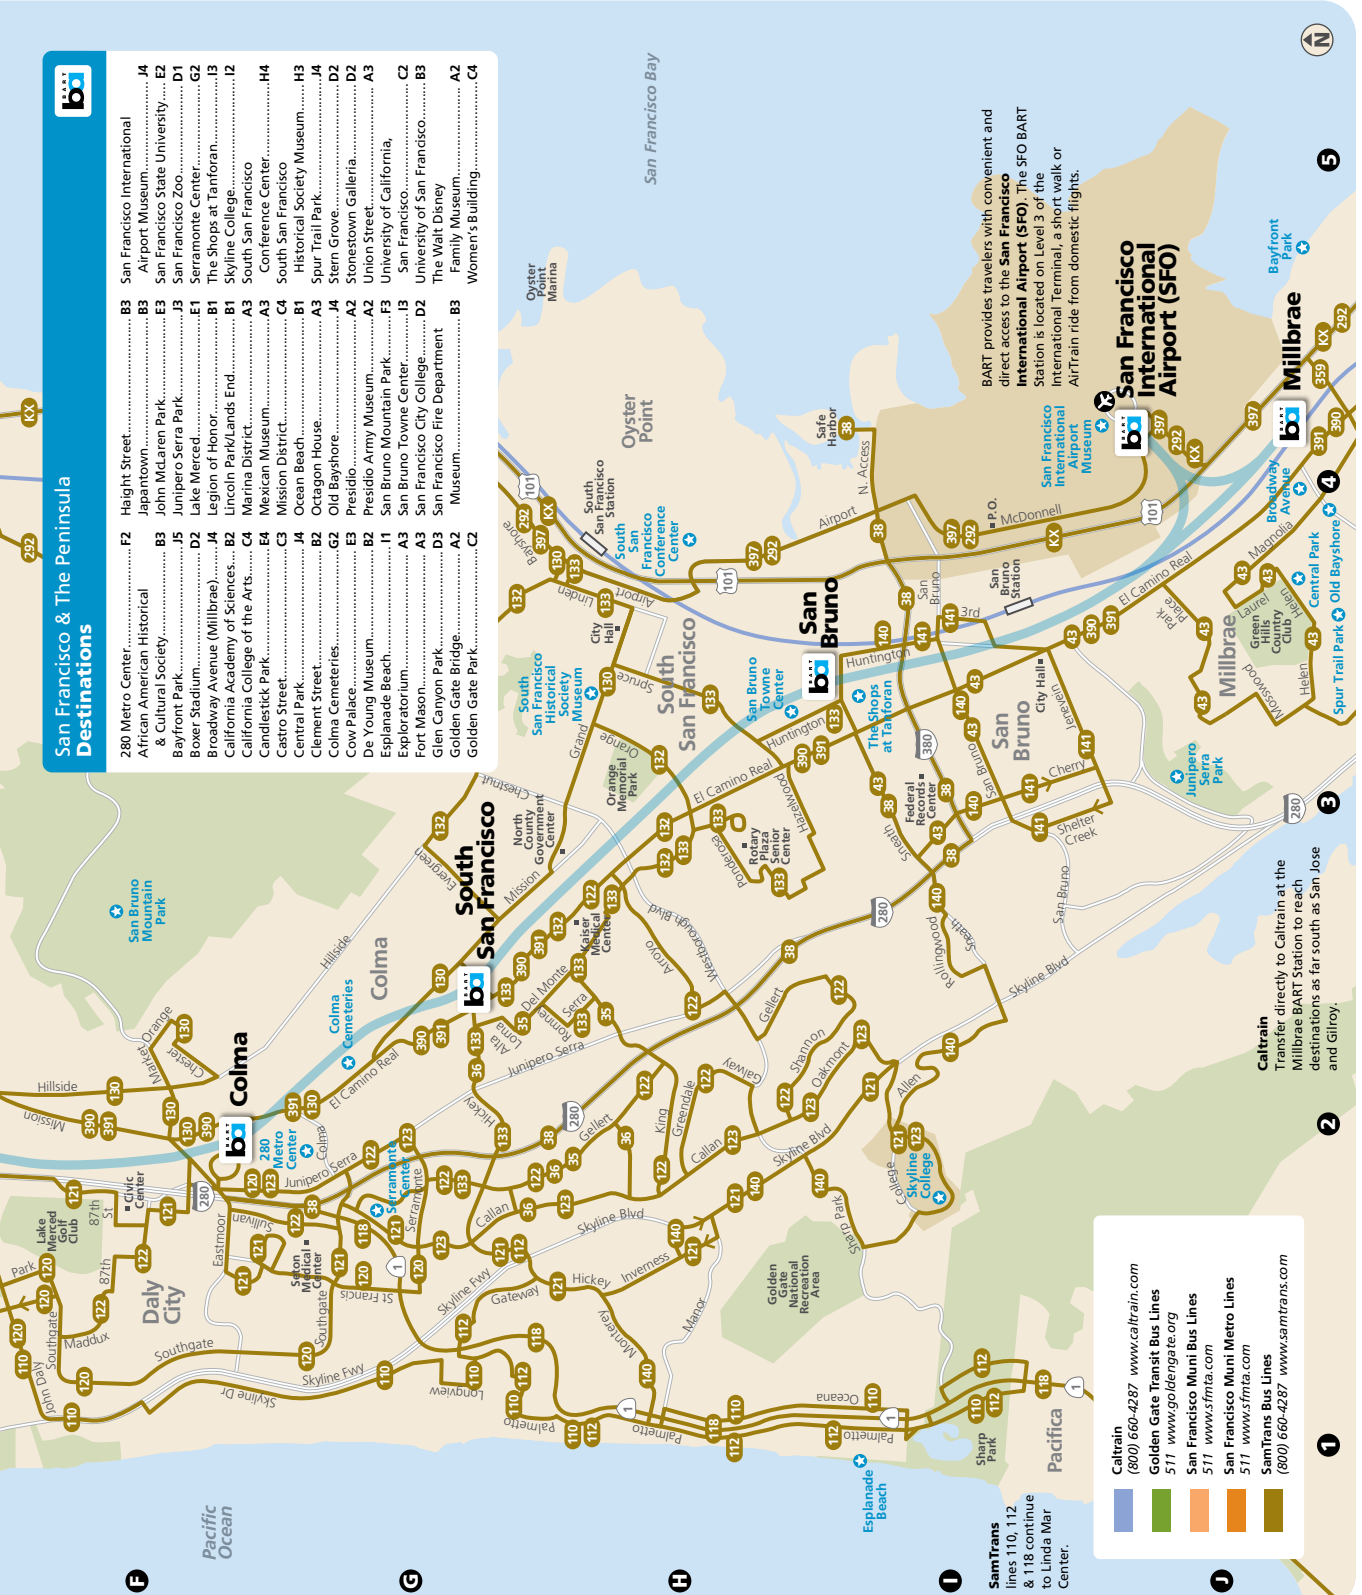

280 Metro Center.....	F2	Haight Street.....	B3	San Francisco International.....	J4
African American Historical & Cultural Society.....	B3	Japan Town.....	B3	Airport Museum.....	J4
Bayfront Park.....	J5	John McLaren Park.....	E3	San Francisco State University.....	D1
Boxer Stadium.....	D2	Lake Merced.....	E1	San Francisco Zoo.....	D1
Broadway Avenue (Millbrae).....	J4	Legion of Honor.....	B1	Serrano Center.....	G2
California Academy of Sciences.....	B2	Lincoln Park/Lands End.....	B1	The Shops at Tanforan.....	I2
California College of the Arts.....	C4	Marina District.....	A3	Skyline College.....	I2
Candlestick Park.....	E4	Mexican Museum.....	A3	South San Francisco Conference Center.....	H4
Castro Street.....	C3	Mission District.....	C4	South San Francisco Conference Center.....	H4
Central Park.....	J4	Ocean Beach.....	B1	Historical Society Museum.....	H3
Clement Street.....	B2	Octagon House.....	A3	Spur Trail Park.....	J4
Colma Cemeteries.....	G2	Old Bayshore.....	J4	Stern Grove.....	D2
Cow Palace.....	B2	Presidio.....	A2	Stonestown Galleria.....	D2
De Young Museum.....	F3	San Bruno Mountain Park.....	F3	University of California, San Francisco.....	A3
Exploratorium.....	A3	San Bruno Towne Center.....	I3	University of San Francisco.....	C2
Fort Mason.....	D3	San Francisco City College.....	D2	University of San Francisco.....	B3
Golden Gate Bridge.....	A2	San Francisco Fire Department Museum.....	B3	The Walt Disney Family Museum.....	A2
Golden Gate Park.....	C2			Women's Building.....	C4

BART provides travelers with convenient and direct access to the **San Francisco International Airport (SFO)**. The SFO BART Station is located on Level 3 of the International Terminal, a short walk or AirTrain ride from domestic flights.

San Francisco International Airport (SFO)

Caltrain
Transfer directly to Caltrain at the Millbrae BART Station to reach destinations as far south as San Jose and Gilroy.

Caltrain
(800) 660-4287 www.caltrain.com

Golden Gate Transit Bus Lines
571 www.goldengate.org

San Francisco Muni Bus Lines
571 www.sfmta.com

San Francisco Muni Metro Lines
571 www.sfmta.com

SamTrans Bus Lines
(800) 660-4287 www.samtrans.com

SamTrans
lines 110, 112 & 118 continue to Linda Mar Center.