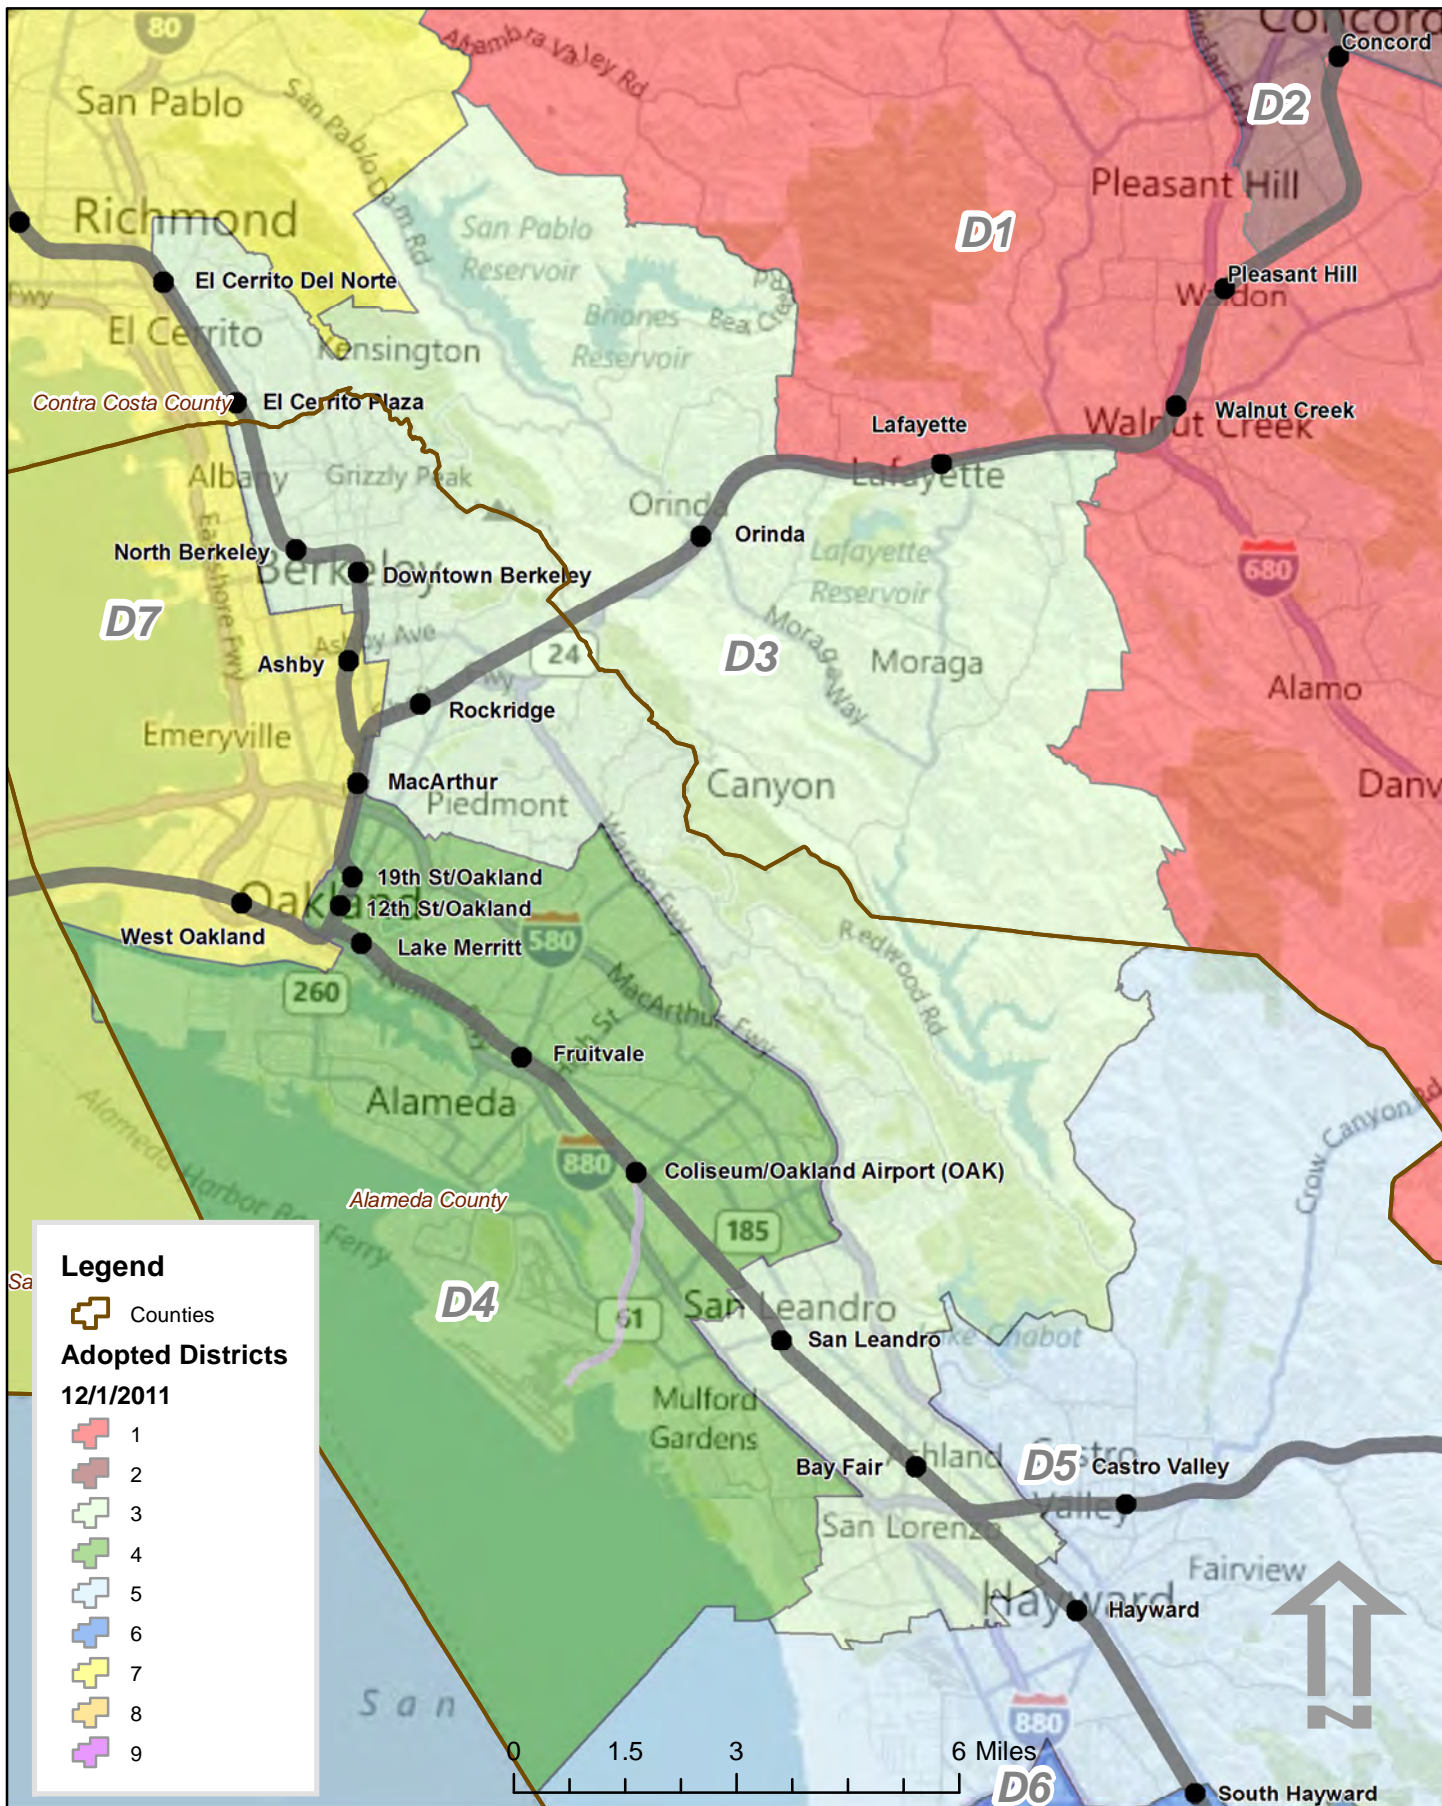

BART Director Election District 3 - 2011

Election Districts 12/1/2011

Map Date: 1/4/2012

Geographic Coordinate System Name: GCS North American 1983

Projected Coordinate System Name: NAD 1983 State Plane California III FIPS 0403 Feet

EGIS Data Provided by the BART Information Technology Department 300 Lakeside Dr. 11th Floor, Oakland, CA 94612