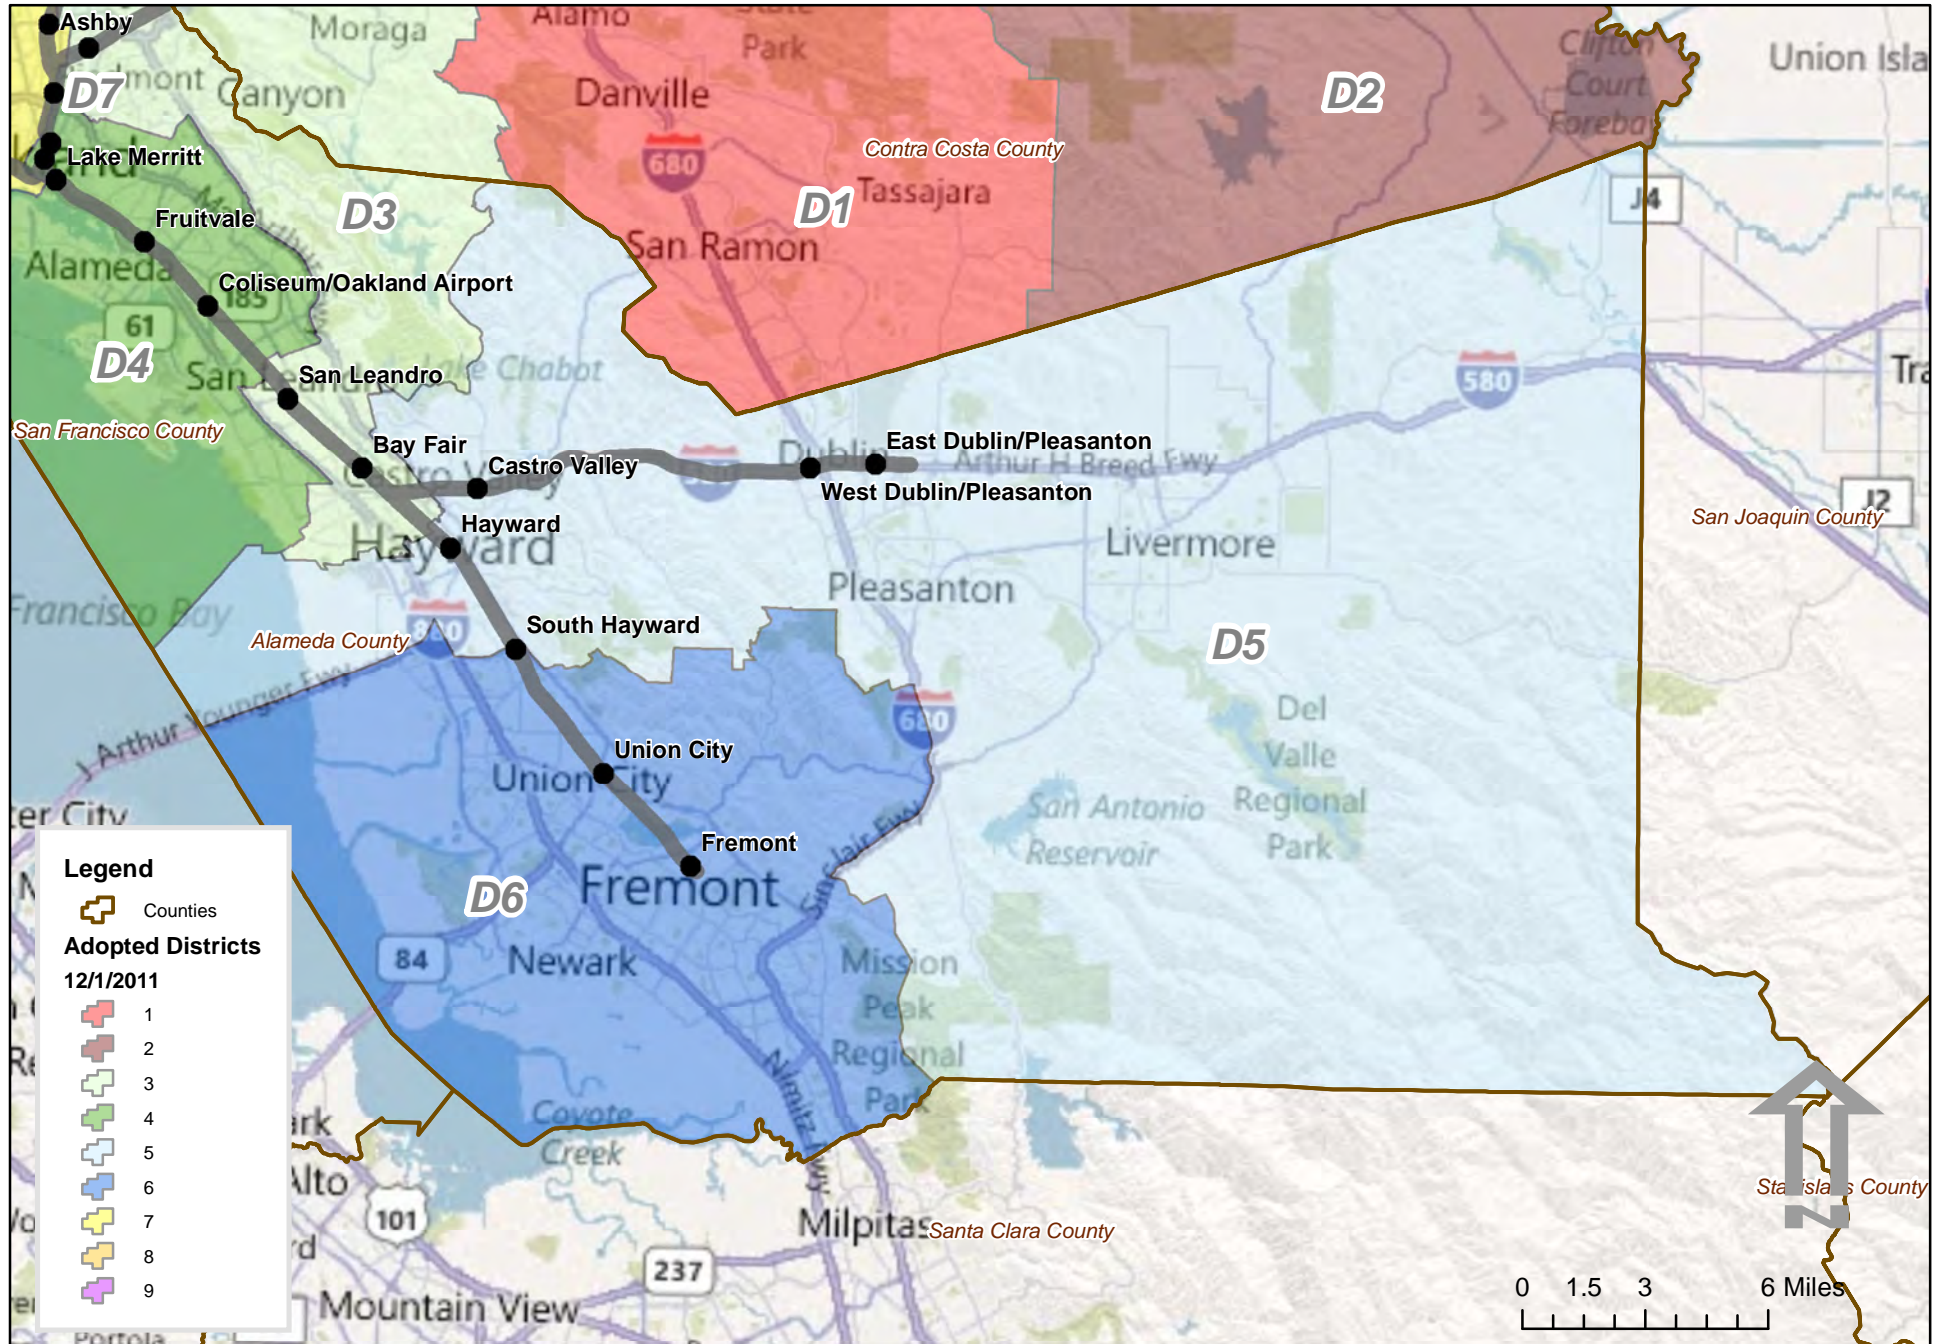

BART Director Election District 5 - 2011

Election Districts 12/1/2011

Map Date: 1/4/2012

Geographic Coordinate System Name: GCS North American 1983

Projected Coordinate System Name: NAD 1983 State Plane California III FIPS 0403 Feet

EGIS Data Provided by the BART Information Technology Department 300 Lakeside Dr. 11th Floor, Oakland, CA 94612