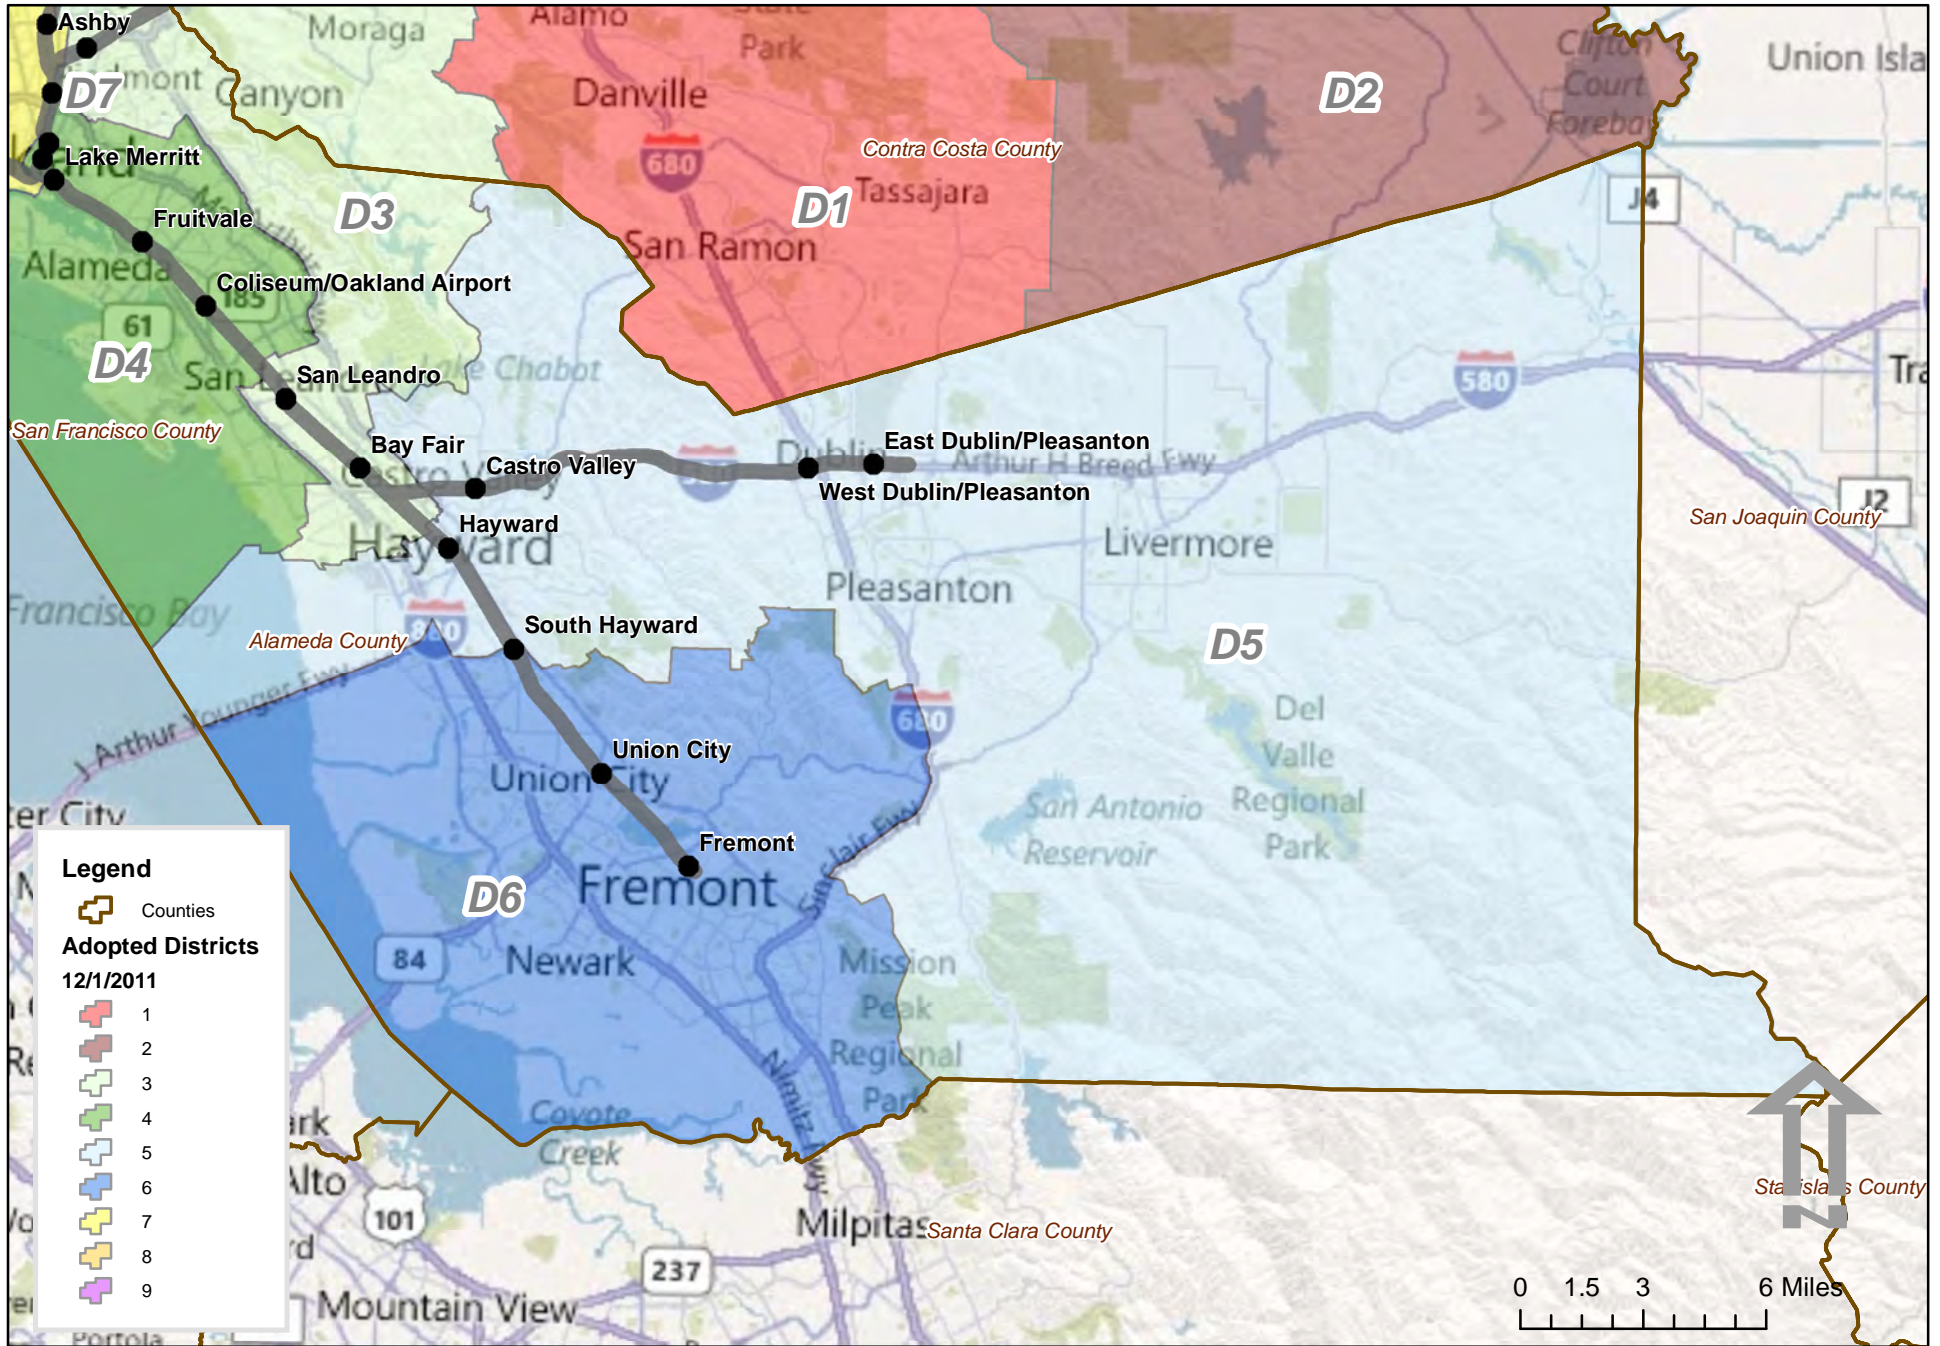

BART Director Election District 5 - 2011

Election Districts 12/1/2011

Map Date: 1/4/2012

Geographic Coordinate System Name: GCS North American 1983

Projected Coordinate System Name: NAD 1983 State Plane California III FIPS 0403 Feet

EGIS Data Provided by the BART Information Technology Department 300 Lakeside Dr. 11th Floor, Oakland, CA 94612