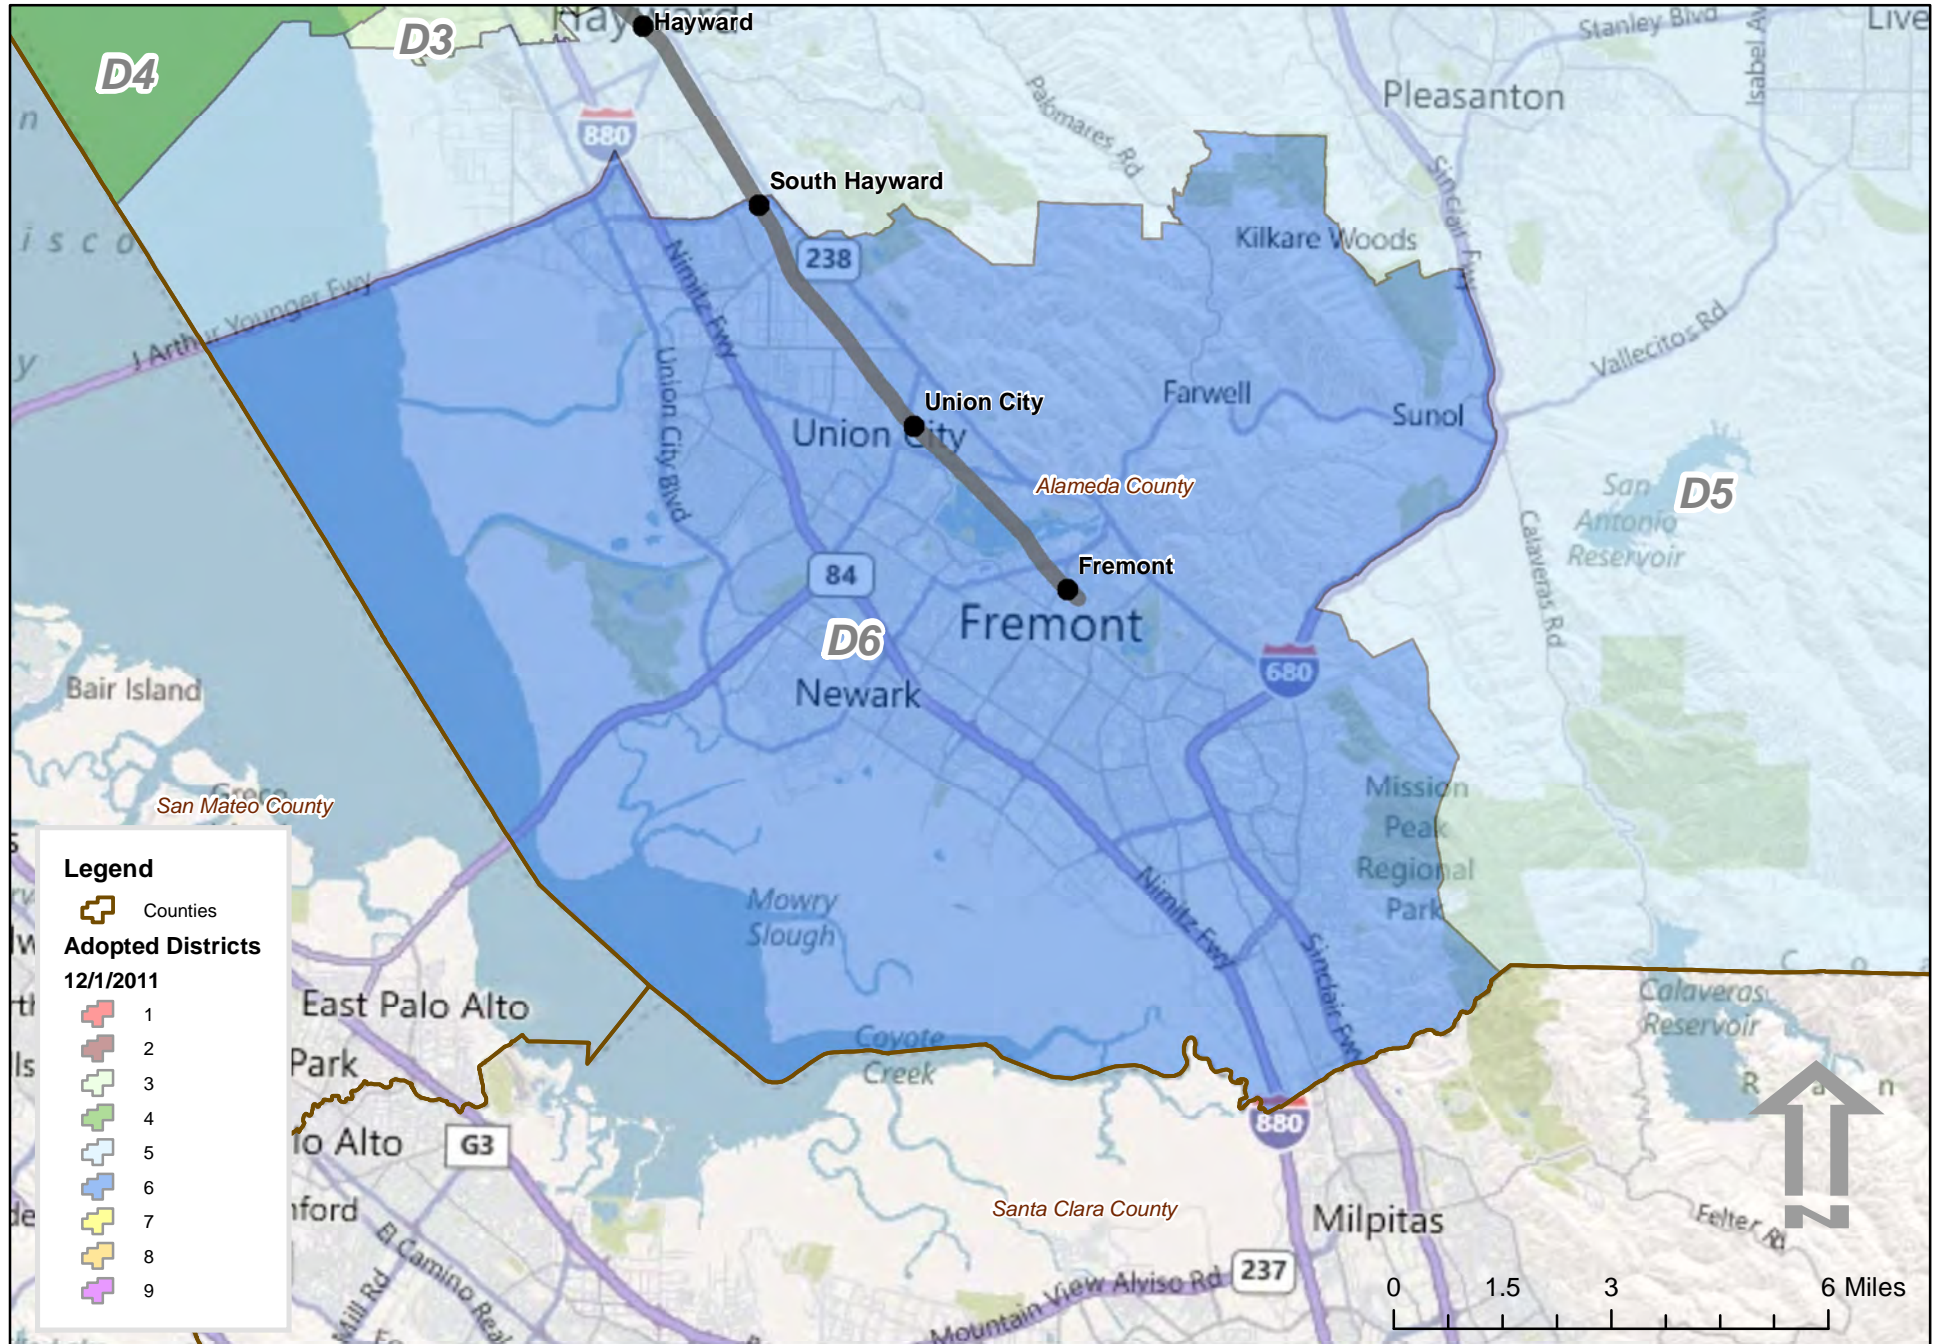

BART Director Election District 6 - 2011

Election Districts 12/1/2011

Map Date: 1/4/2012

Geographic Coordinate System Name: GCS North American 1983

Projected Coordinate System Name: NAD 1983 State Plane California III FIPS 0403 Feet

EGIS Data Provided by the BART Information Technology Department 300 Lakeside Dr. 11th Floor, Oakland, CA 94612