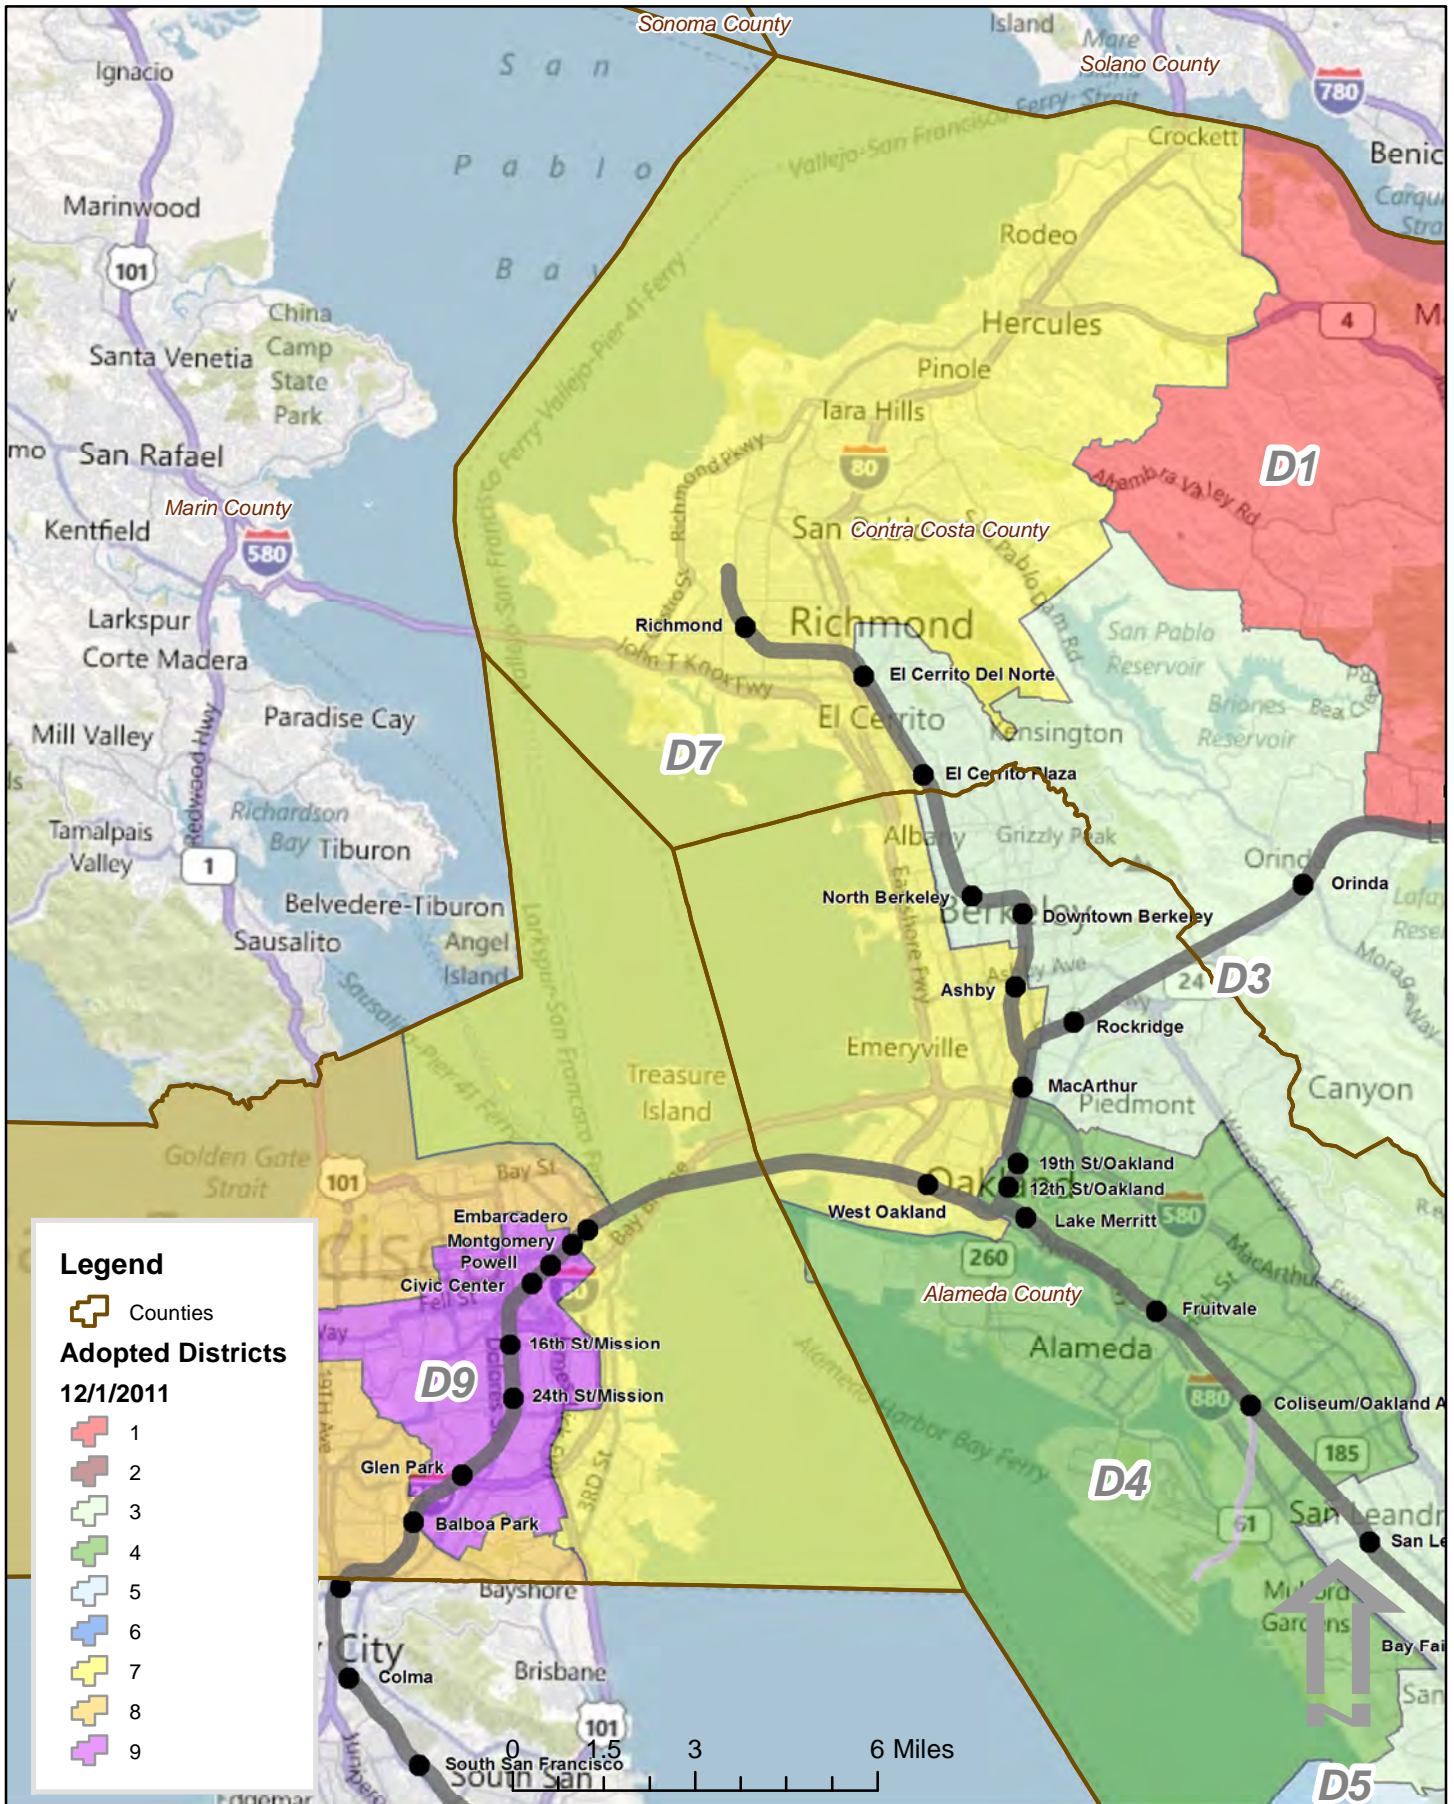

BART Director Election District 7 - 2011

Election Districts 12/1/2011

Map Date: 1/4/2012

Legend

Counties

Adopted Districts

12/1/2011

- 1
- 2
- 3
- 4
- 5
- 6
- 7
- 8
- 9

Geographic Coordinate System Name: GCS North American 1983

Projected Coordinate System Name: NAD 1983 State Plane California III FIPS 0403 Feet

EGIS Data Provided by the BART Information Technology Department 300 Lakeside Dr. 11th Floor, Oakland, CA 94612