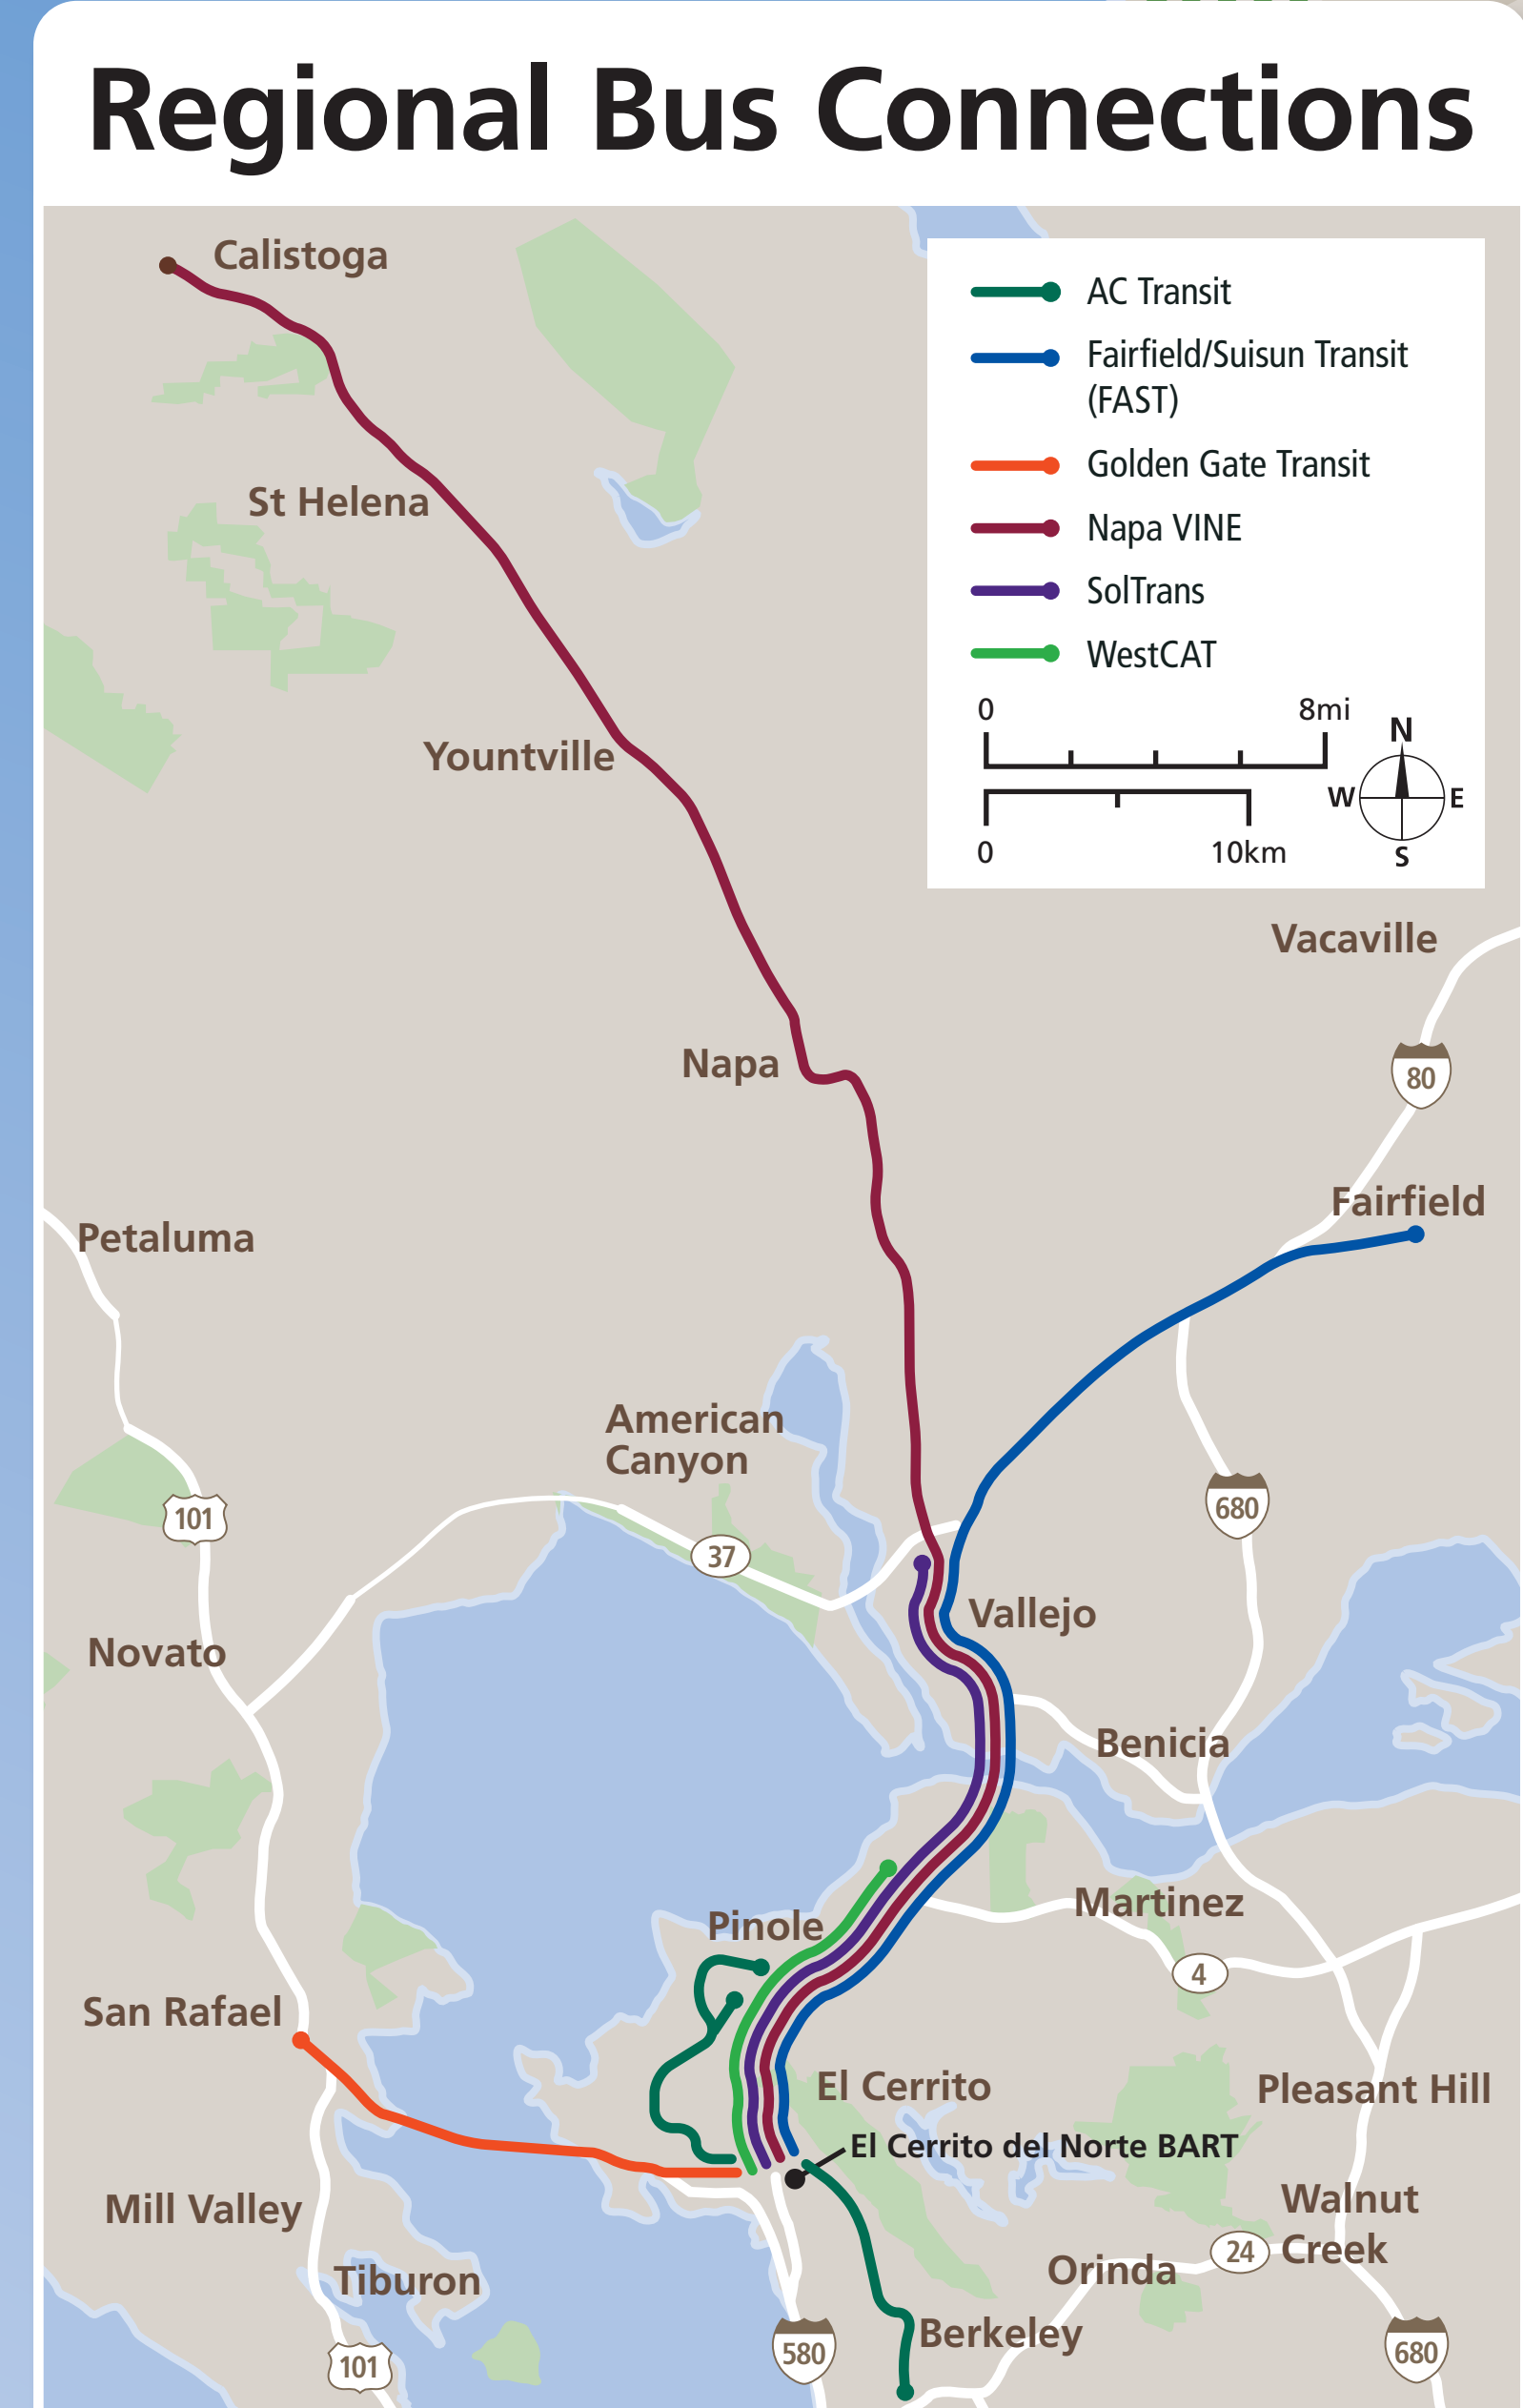

Free Bay Area Transit Information
Dial 5-1-1 or visit 511.org