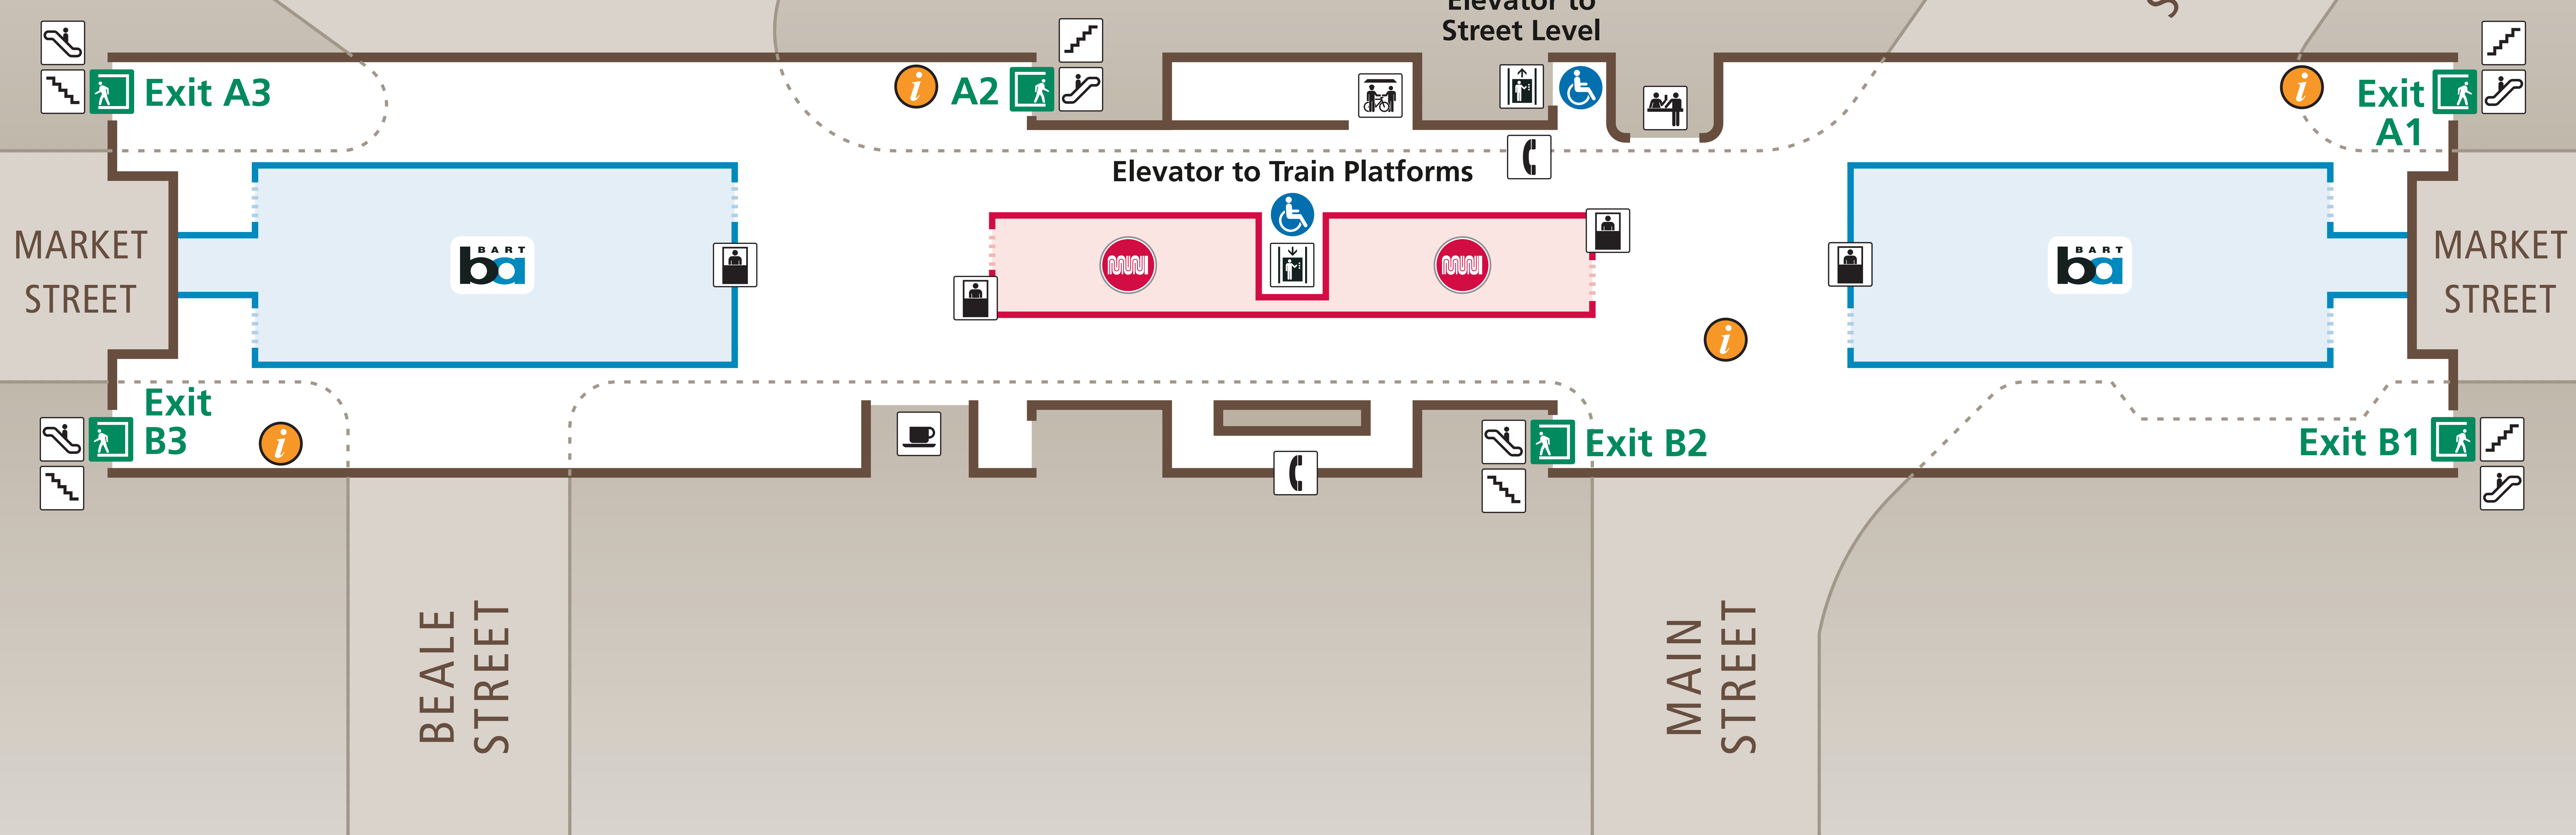

Station Map

Mapa de la estación

車站地圖

Transit Information

Embarcadero Station

San Francisco

Map Key

- You Are Here
- Transit Information
- Exit
- A1** To Ferry Building
- B1** To Ferry Building
- A2** To Davis St.
- B2** To Main St.
- A3** To Pine St.
- B3** To Beale St.
- Bike Station
- Coffee Shop
- Elevator
- Escalator
- Stairs
- Station Agent
- Telephone
- Transit Store
- Wheelchair Accessible

Station Area Map

PINE STREET
DAVIS STREET
CALIFORNIA STREET

Concourse Plan View

Station Section View

Free Bay Area
Transit Information
Dial 5-1-1 or visit 511.org

Sponsored by the Metropolitan Transportation Commission. Contact us at (510) 817-5900 or signcomments@mtc.ca.gov.