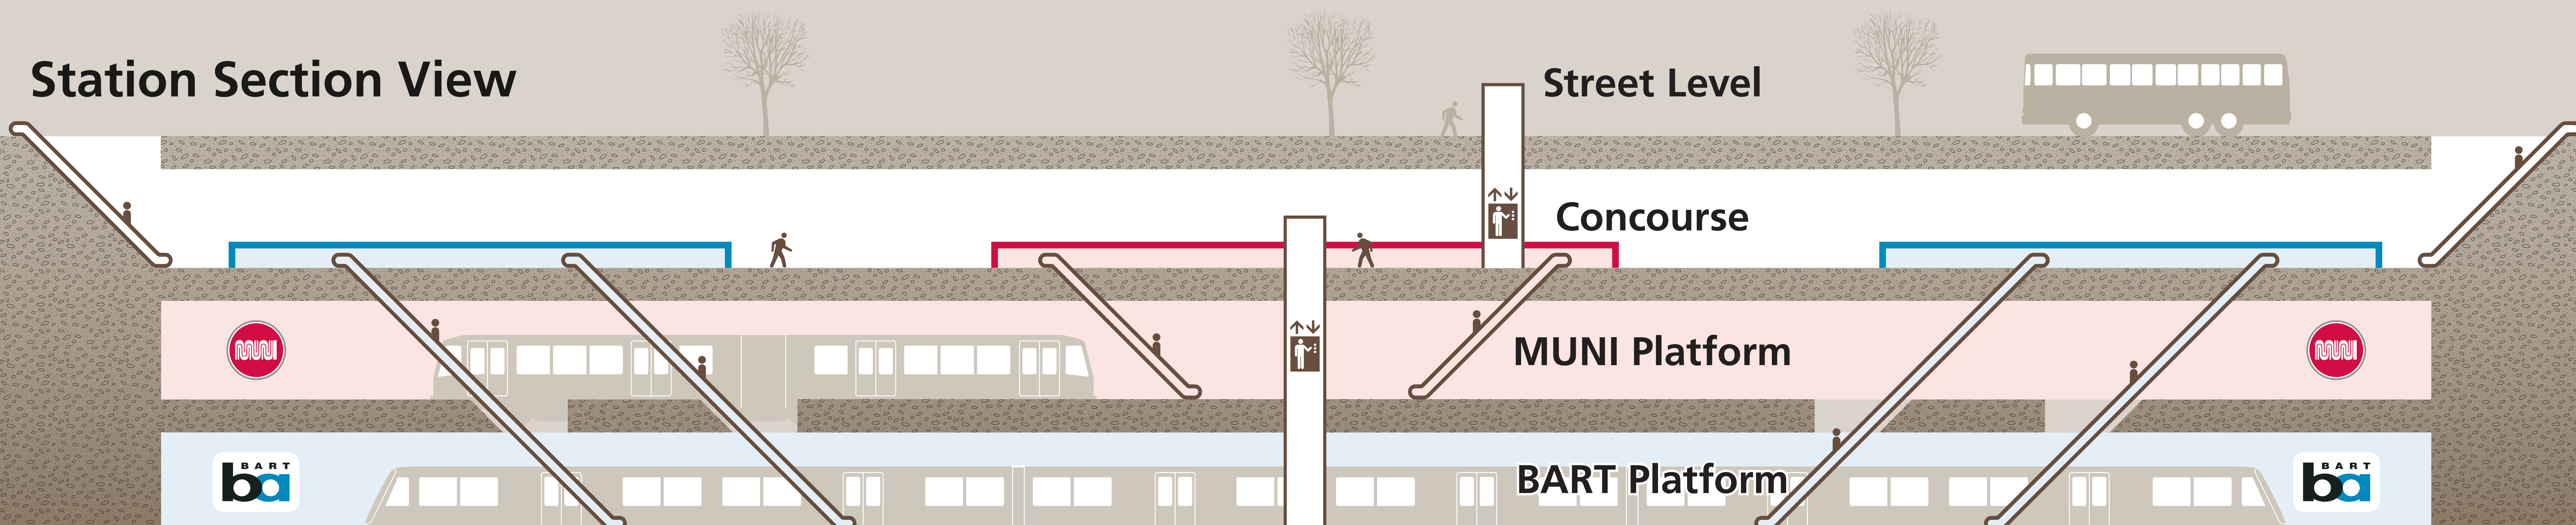

Station Map

Mapa de la estación

車站地圖

Transit Information

Embarcadero Station

San Francisco

Map Key

- You Are Here
- Transit Information
- Exit
- A1** To Ferry Building
- B1** To Ferry Building
- A2** To Davis St.
- B2** To Main St.
- A3** To Pine St.
- B3** To Beale St.
- Bike Station
- Coffee Shop
- Elevator
- Escalator
- Stairs
- Station Agent
- Telephone
- Transit Store
- Wheelchair Accessible

Station Area Map

PINE STREET
DAVIS STREET
CALIFORNIA STREET

Concourse Plan View

Station Section View

Free Bay Area
Transit Information
Dial 5-1-1 or visit 511.org

Sponsored by the Metropolitan Transportation Commission. Contact us at (510) 817-5900 or signcomments@mtc.ca.gov.