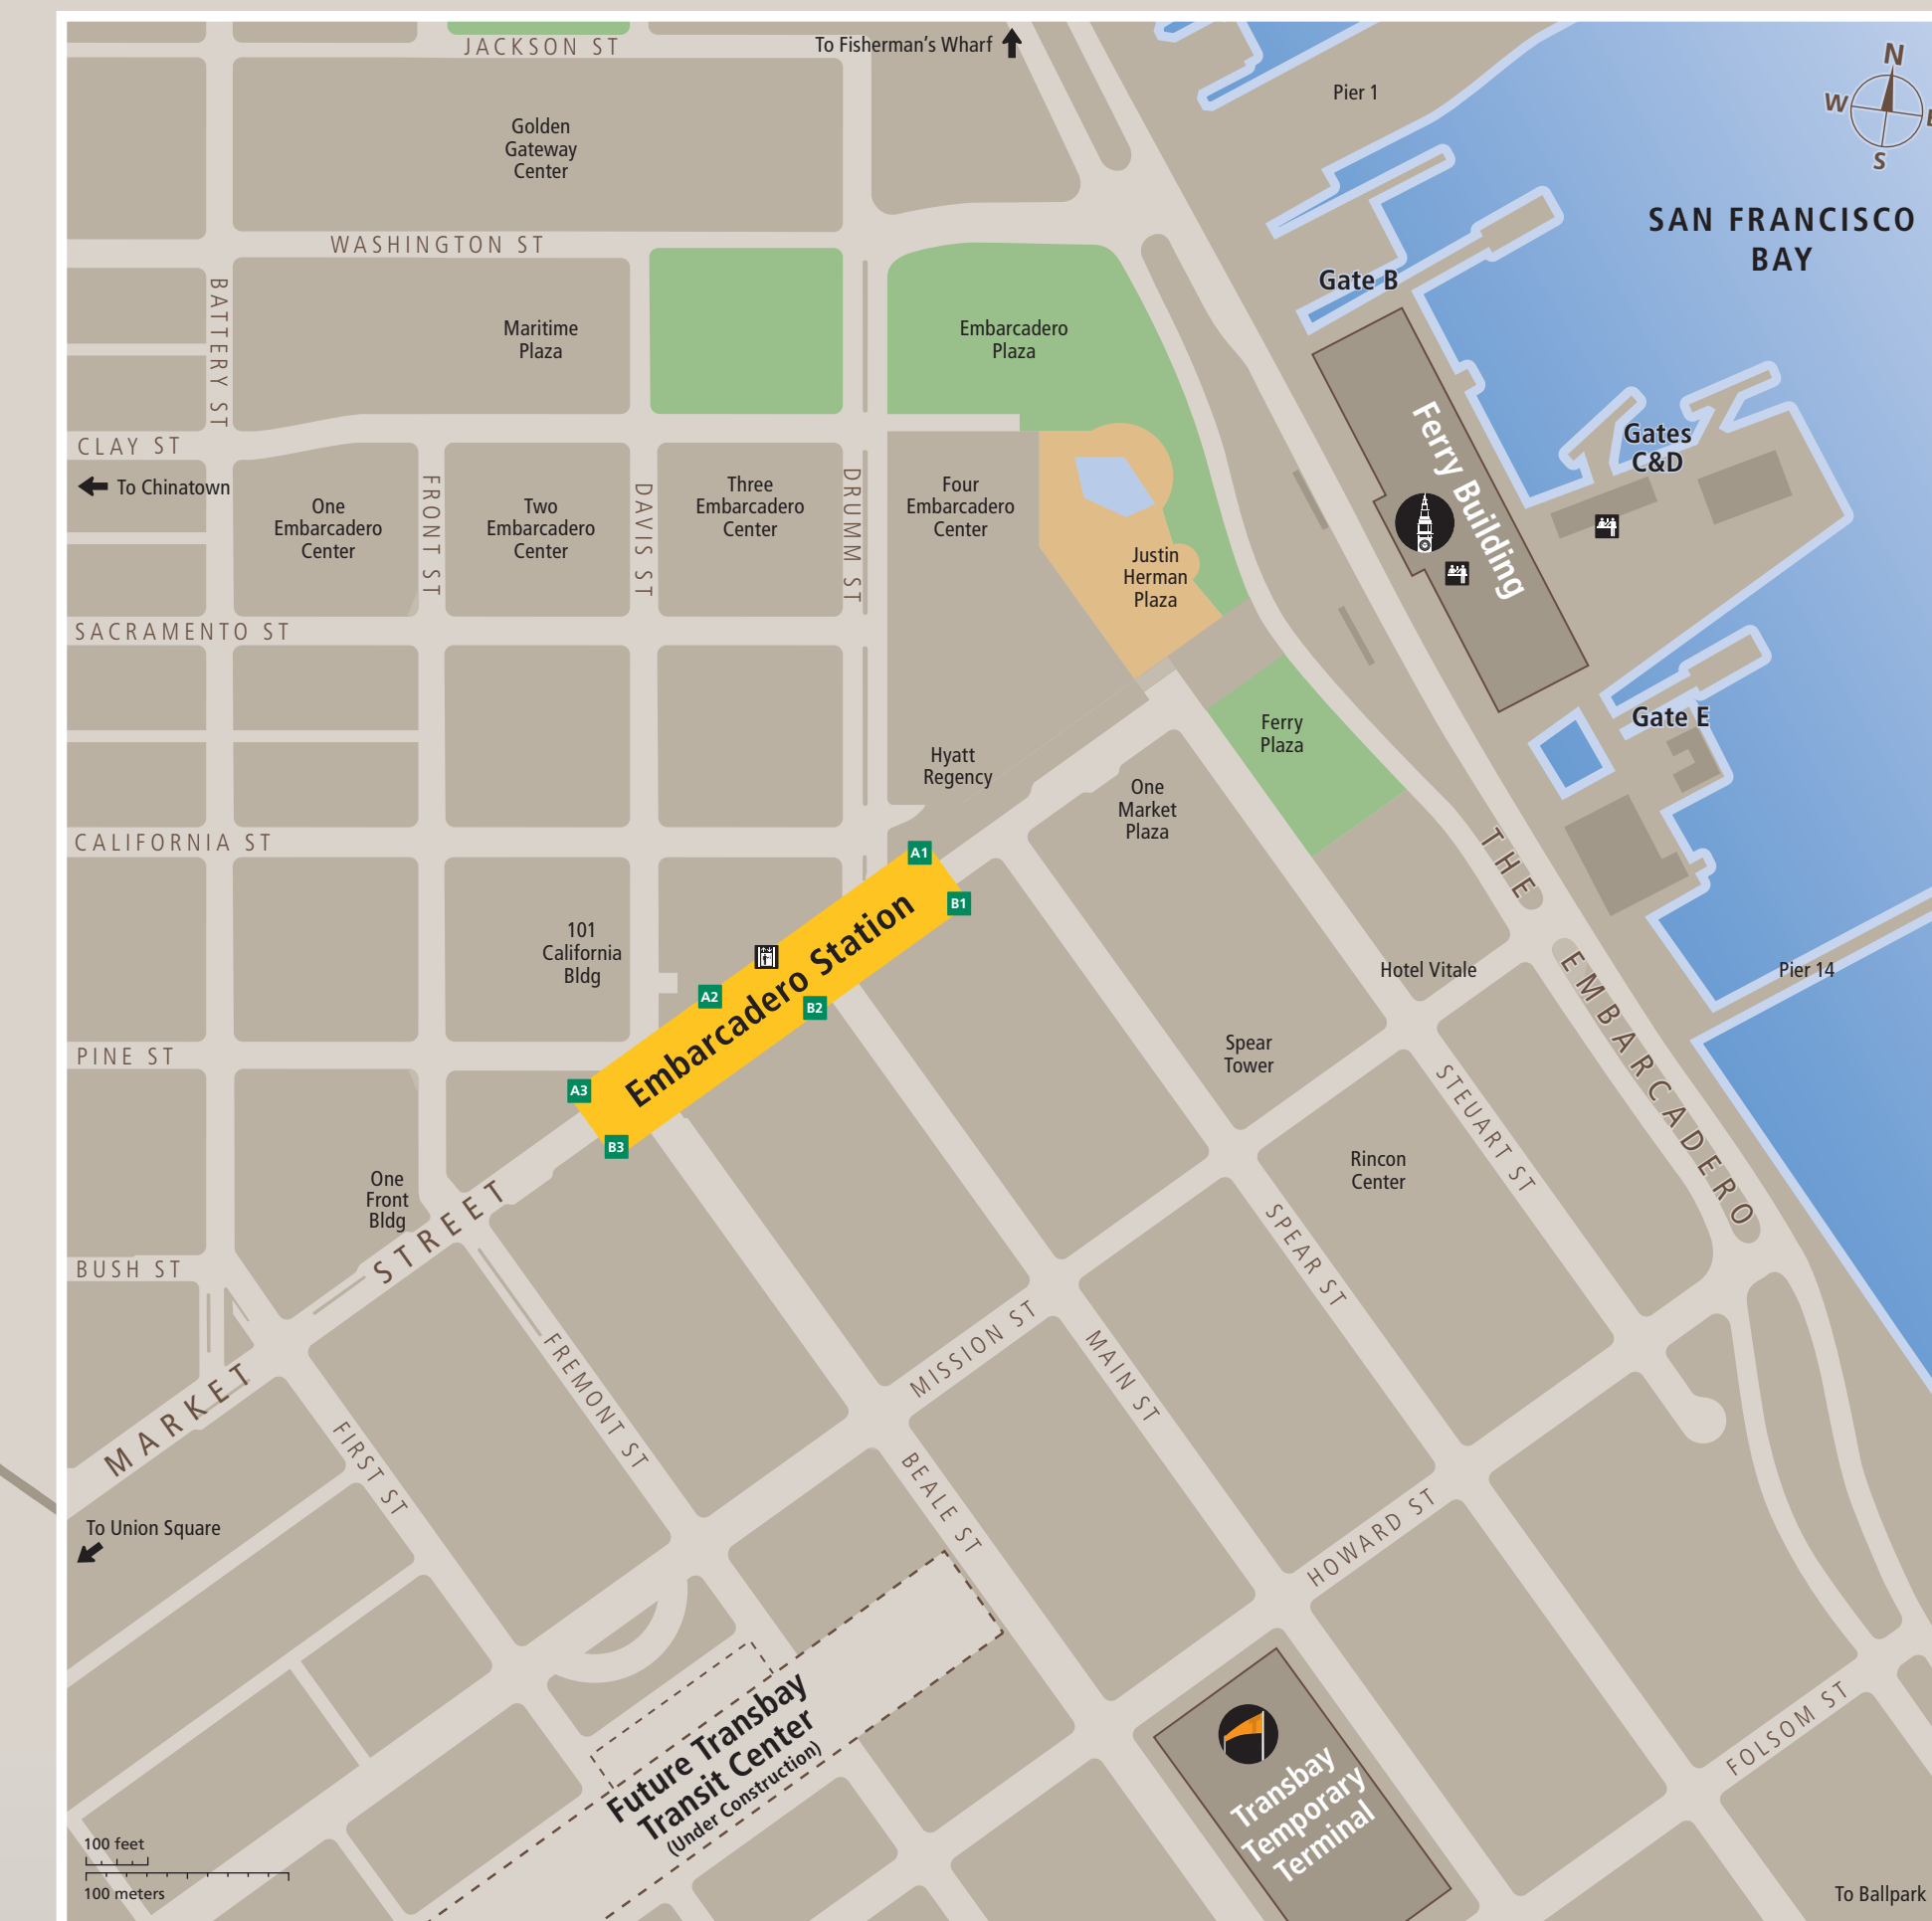

Station Map

Mapa de la estación

車站地圖

Transit Information

Embarcadero Station

San Francisco

Map Key

- You Are Here
- Transit Information
- Exit
- A1** To Ferry Building
- B1** To Ferry Building
- A2** To Davis St.
- B2** To Main St.
- A3** To Pine St.
- B3** To Beale St.
- Bike Station
- Coffee Shop
- Elevator
- Escalator
- Stairs
- Station Agent
- Telephone
- Transit Store
- Wheelchair Accessible

Station Area Map

PINE STREET
DAVIS STREET
CALIFORNIA STREET

Concourse Plan View

Station Section View

Free Bay Area
Transit Information
Dial 5-1-1 or visit 511.org

Sponsored by the Metropolitan Transportation Commission. Contact us at (510) 817-5900 or signcomments@mtc.ca.gov.