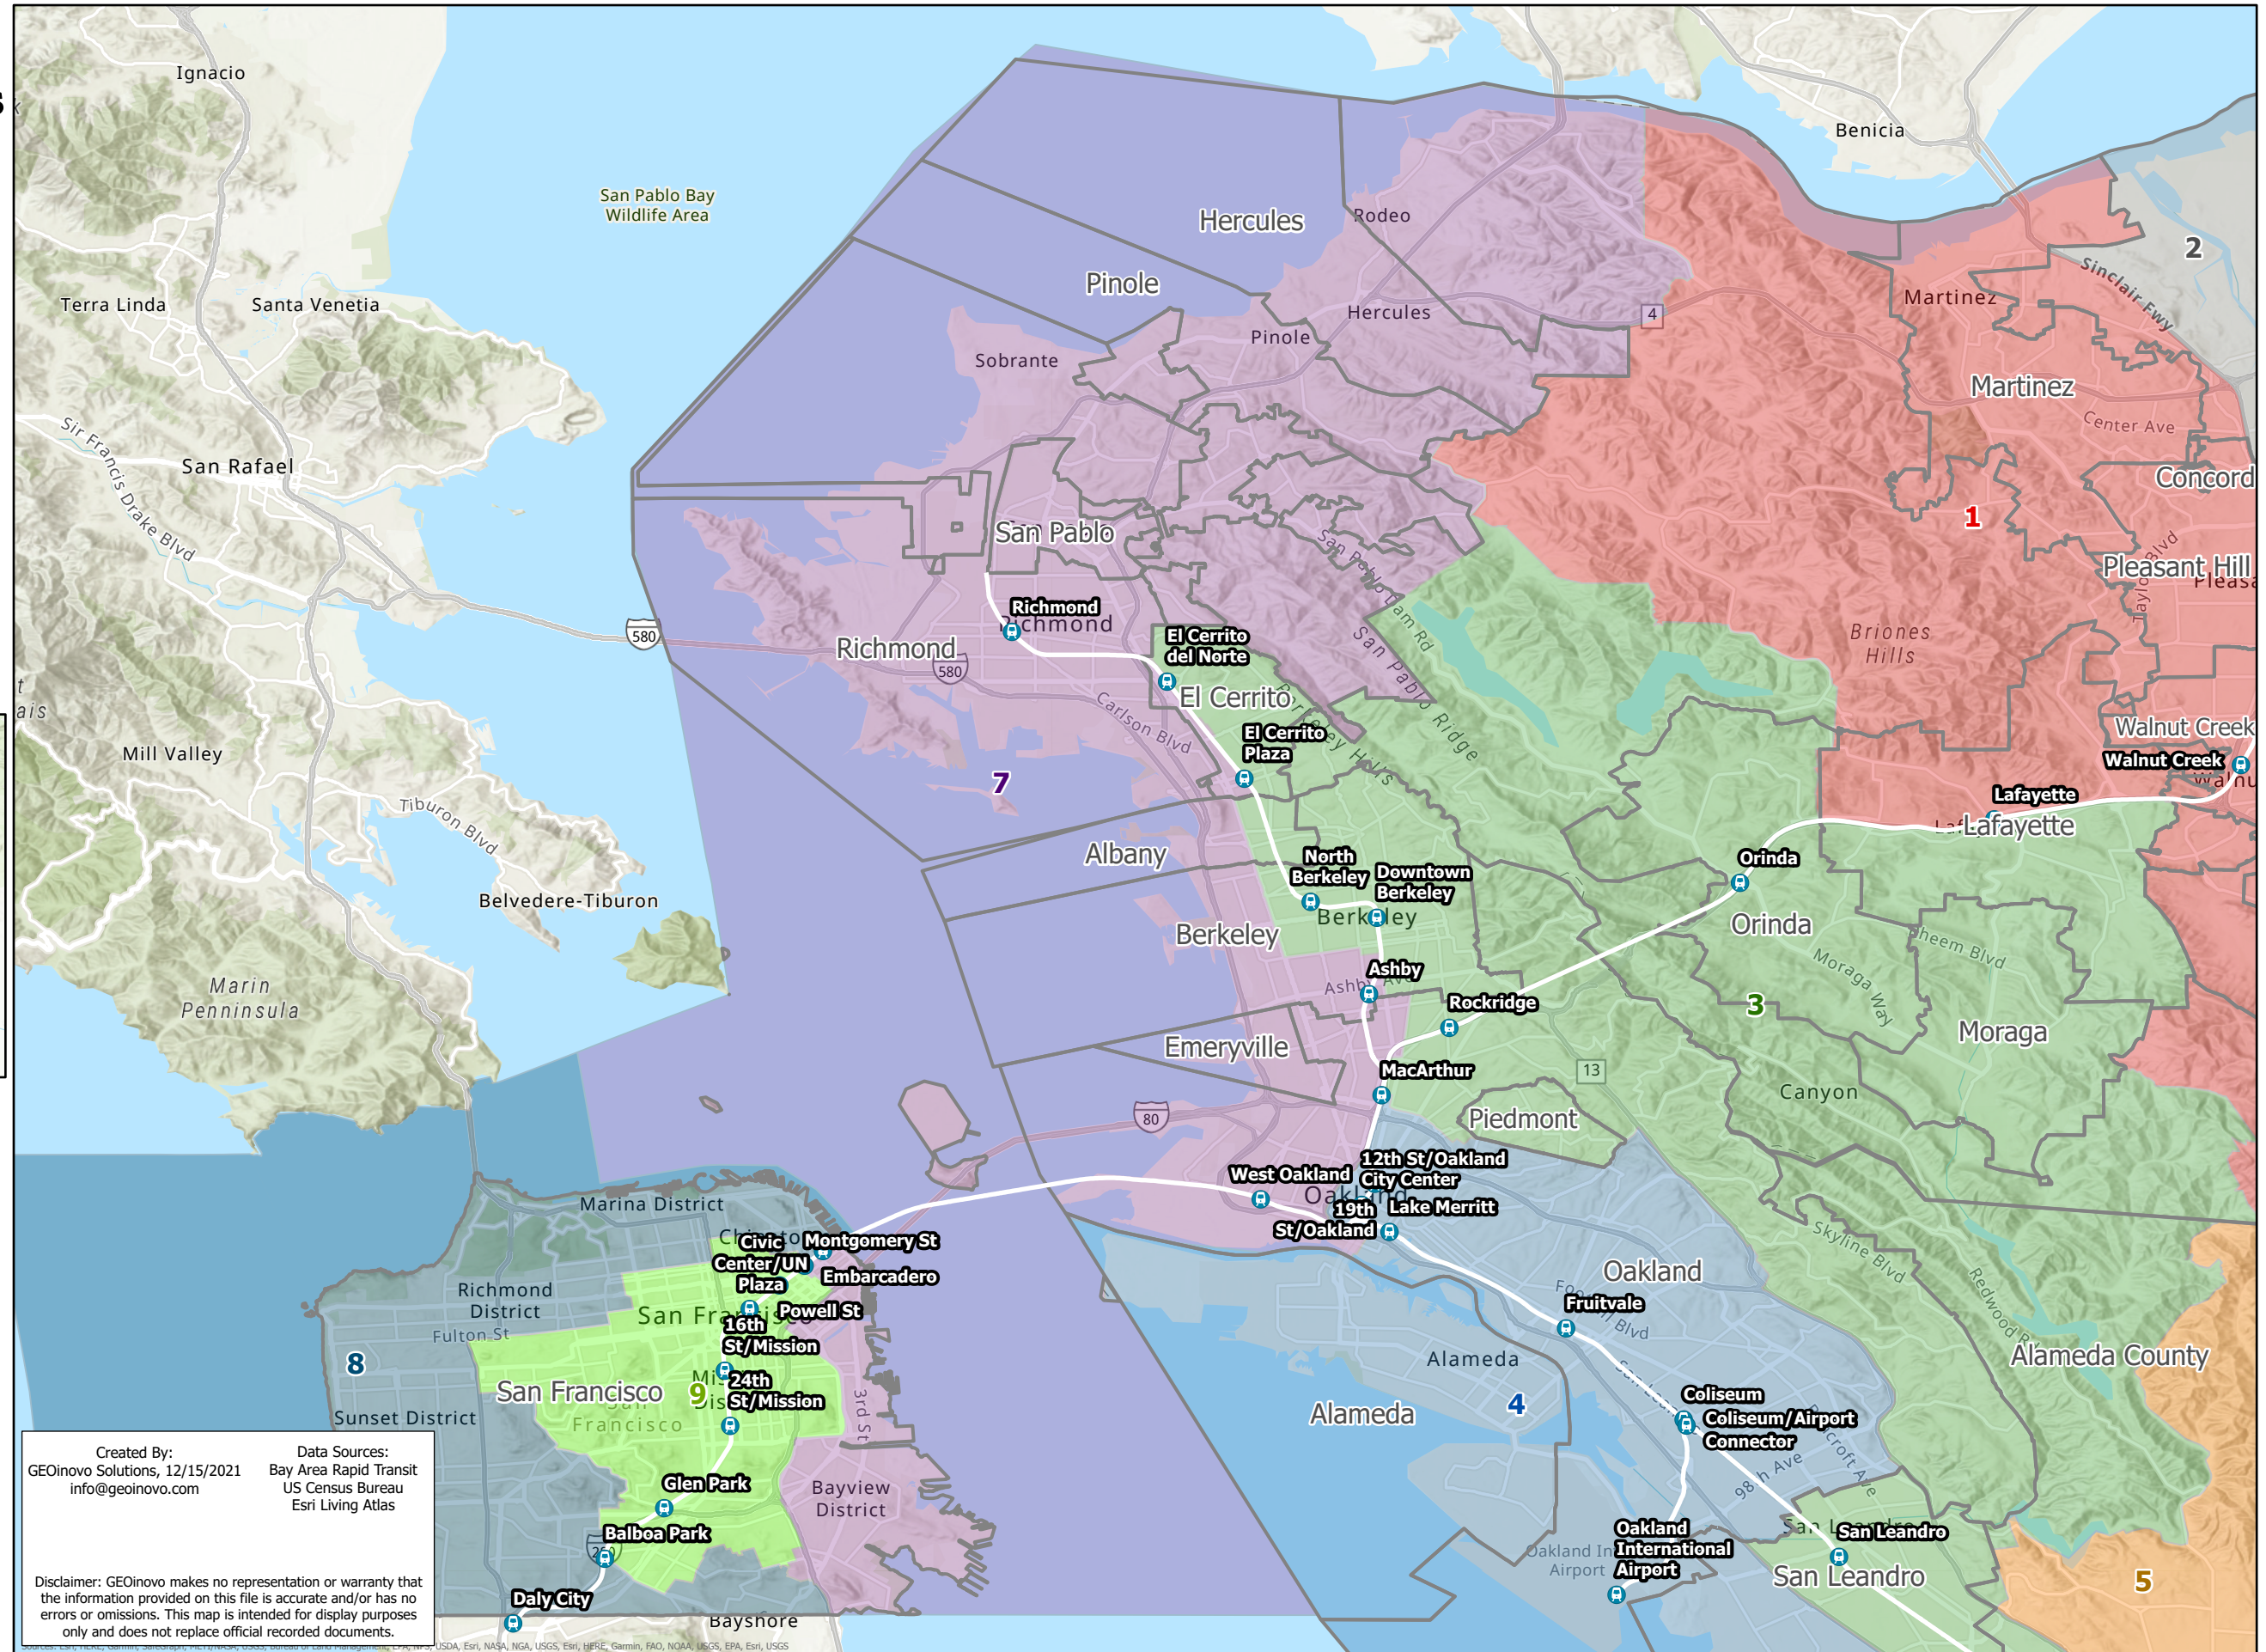

BART Board of Directors Districts

Current Districts

Map Legend

- BART Station
- City Boundary
- District 1
- District 2
- District 3
- District 4
- District 5
- District 6
- District 7
- District 8
- District 9

Created By:
GEOinovo Solutions, 12/15/2021
info@geoinovo.com

Data Sources:
Bay Area Rapid Transit
US Census Bureau
Esri Living Atlas

Disclaimer: GEOinovo makes no representation or warranty that the information provided on this file is accurate and/or has no errors or omissions. This map is intended for display purposes only and does not replace official recorded documents.