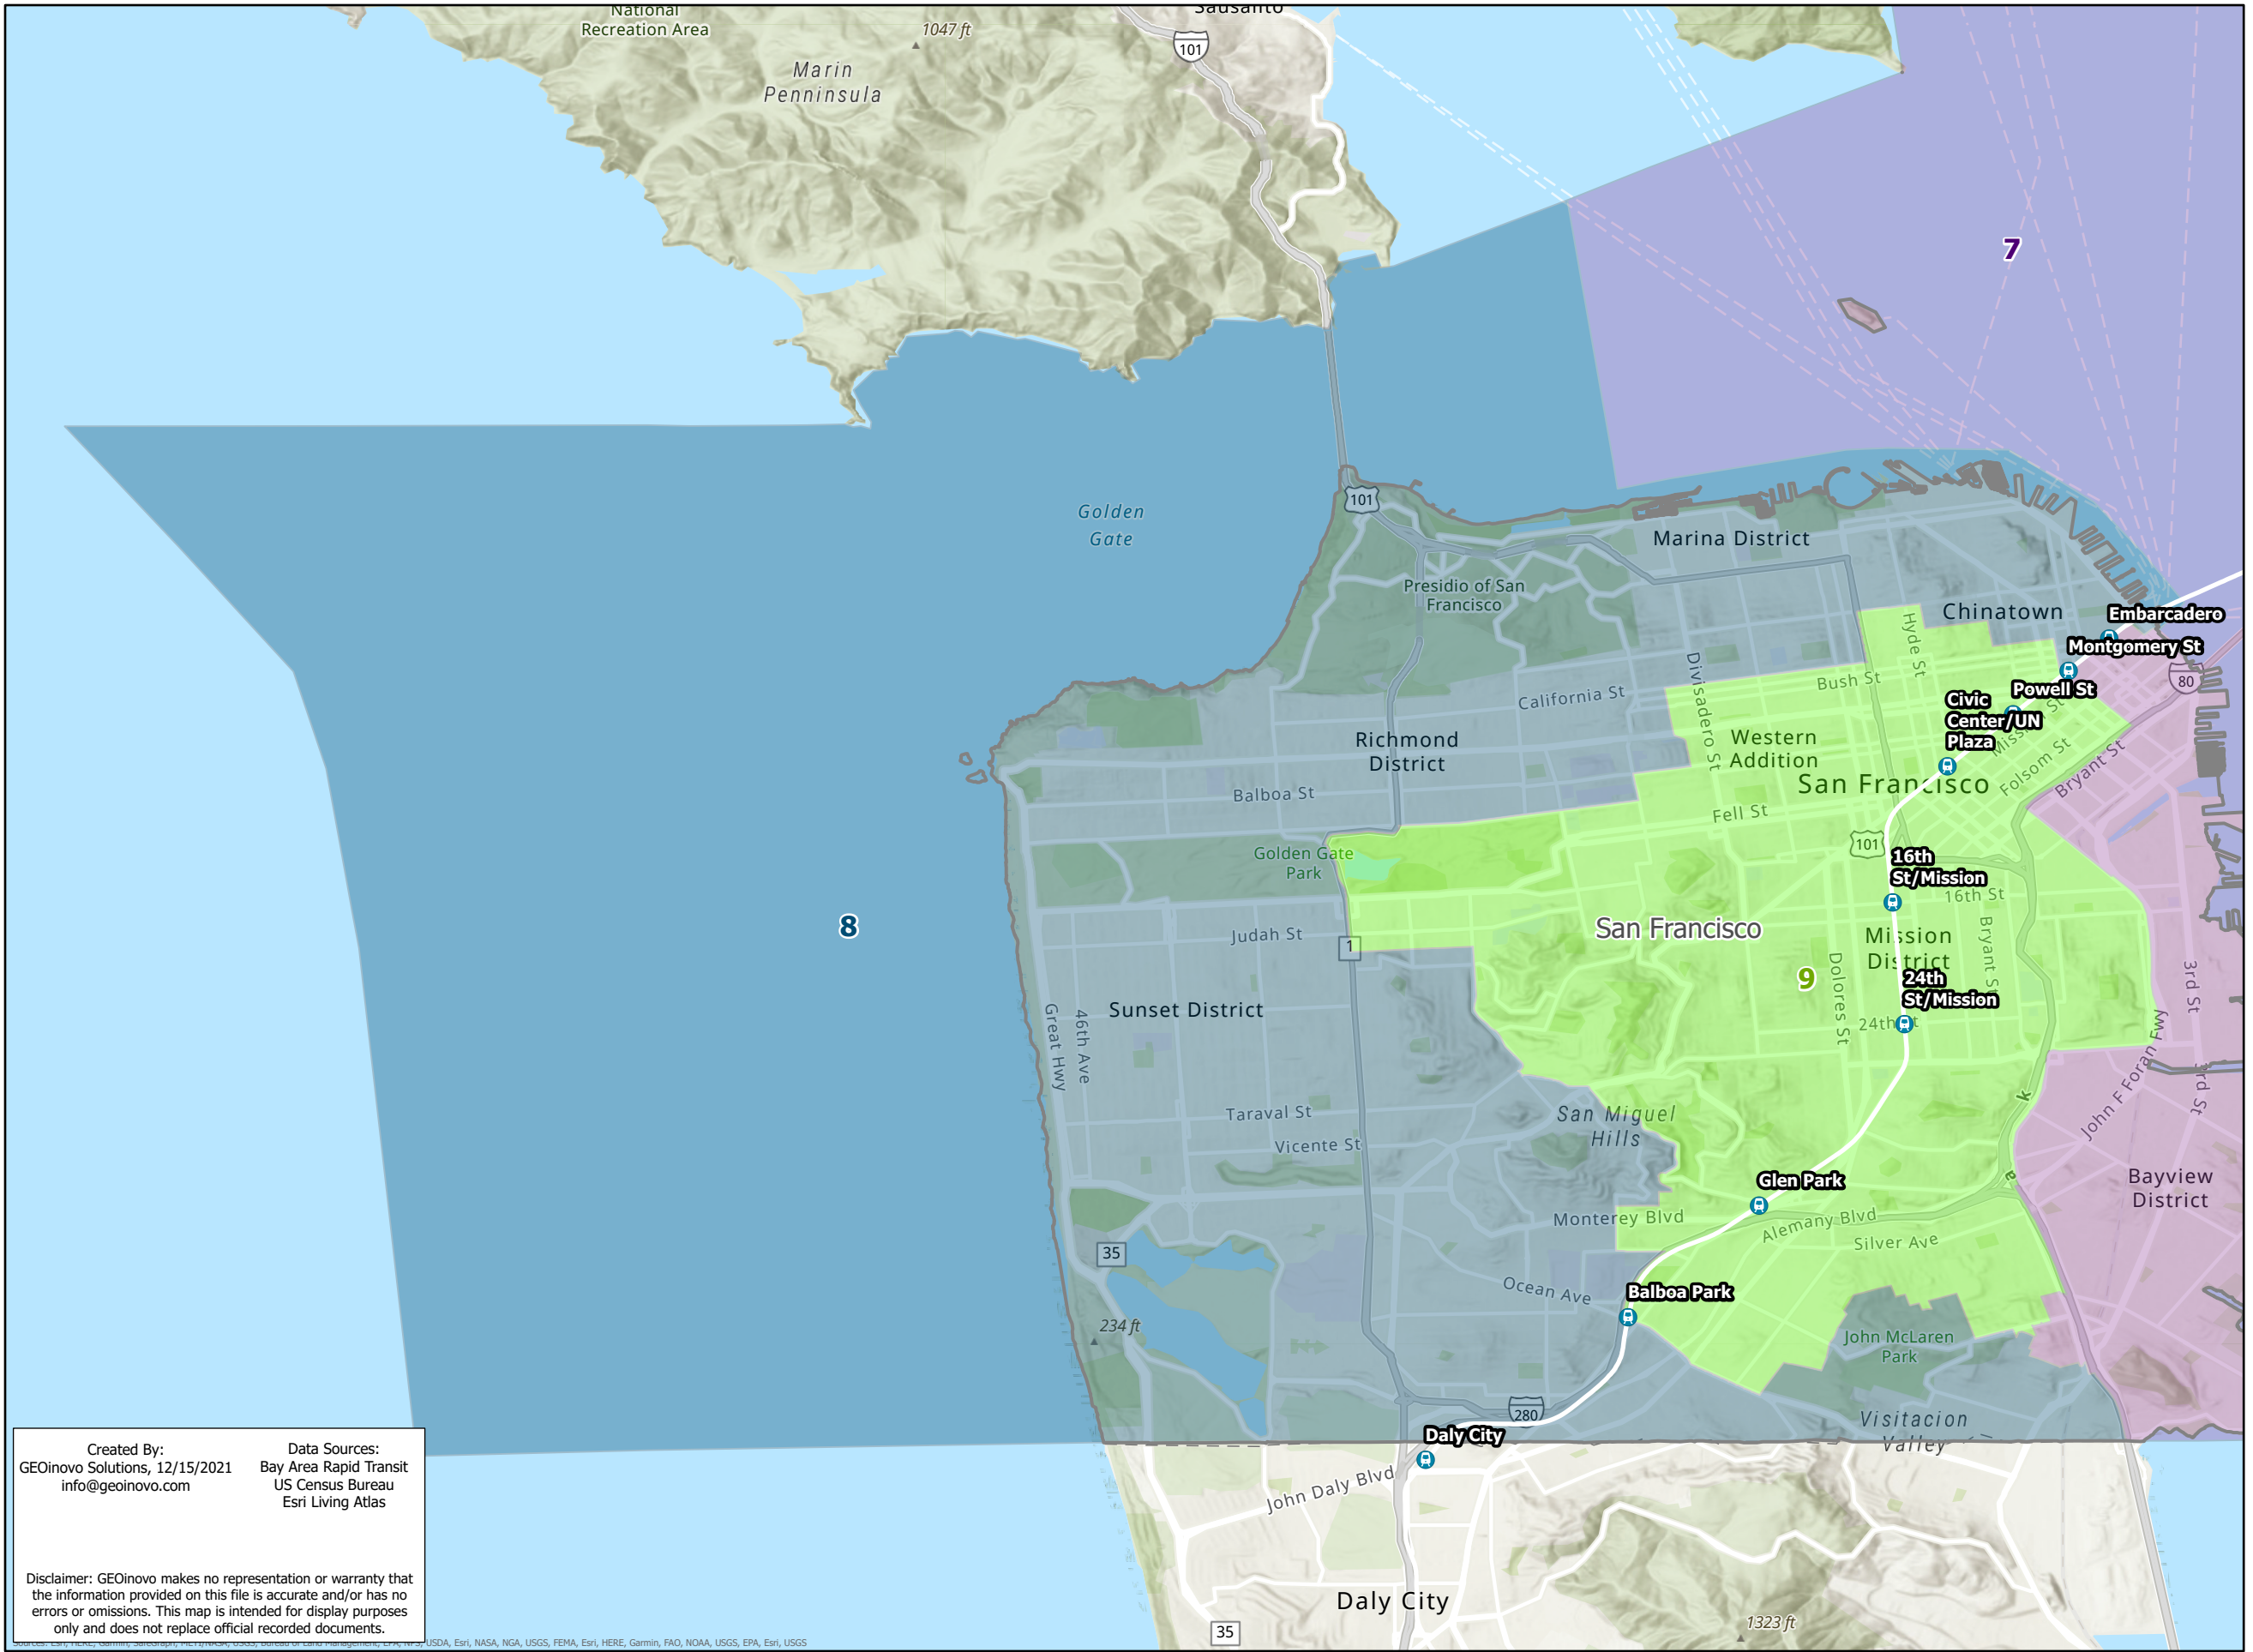

BART Board of Directors Districts

Current Districts

Map Legend

- BART Station
- City Boundary
- District 1
- District 2
- District 3
- District 4
- District 5
- District 6
- District 7
- District 8
- District 9

Created By:
GEOinovo Solutions, 12/15/2021
info@geoinovo.com

Data Sources:
Bay Area Rapid Transit
US Census Bureau
Esri Living Atlas

Disclaimer: GEOinovo makes no representation or warranty that the information provided on this file is accurate and/or has no errors or omissions. This map is intended for display purposes only and does not replace official recorded documents.