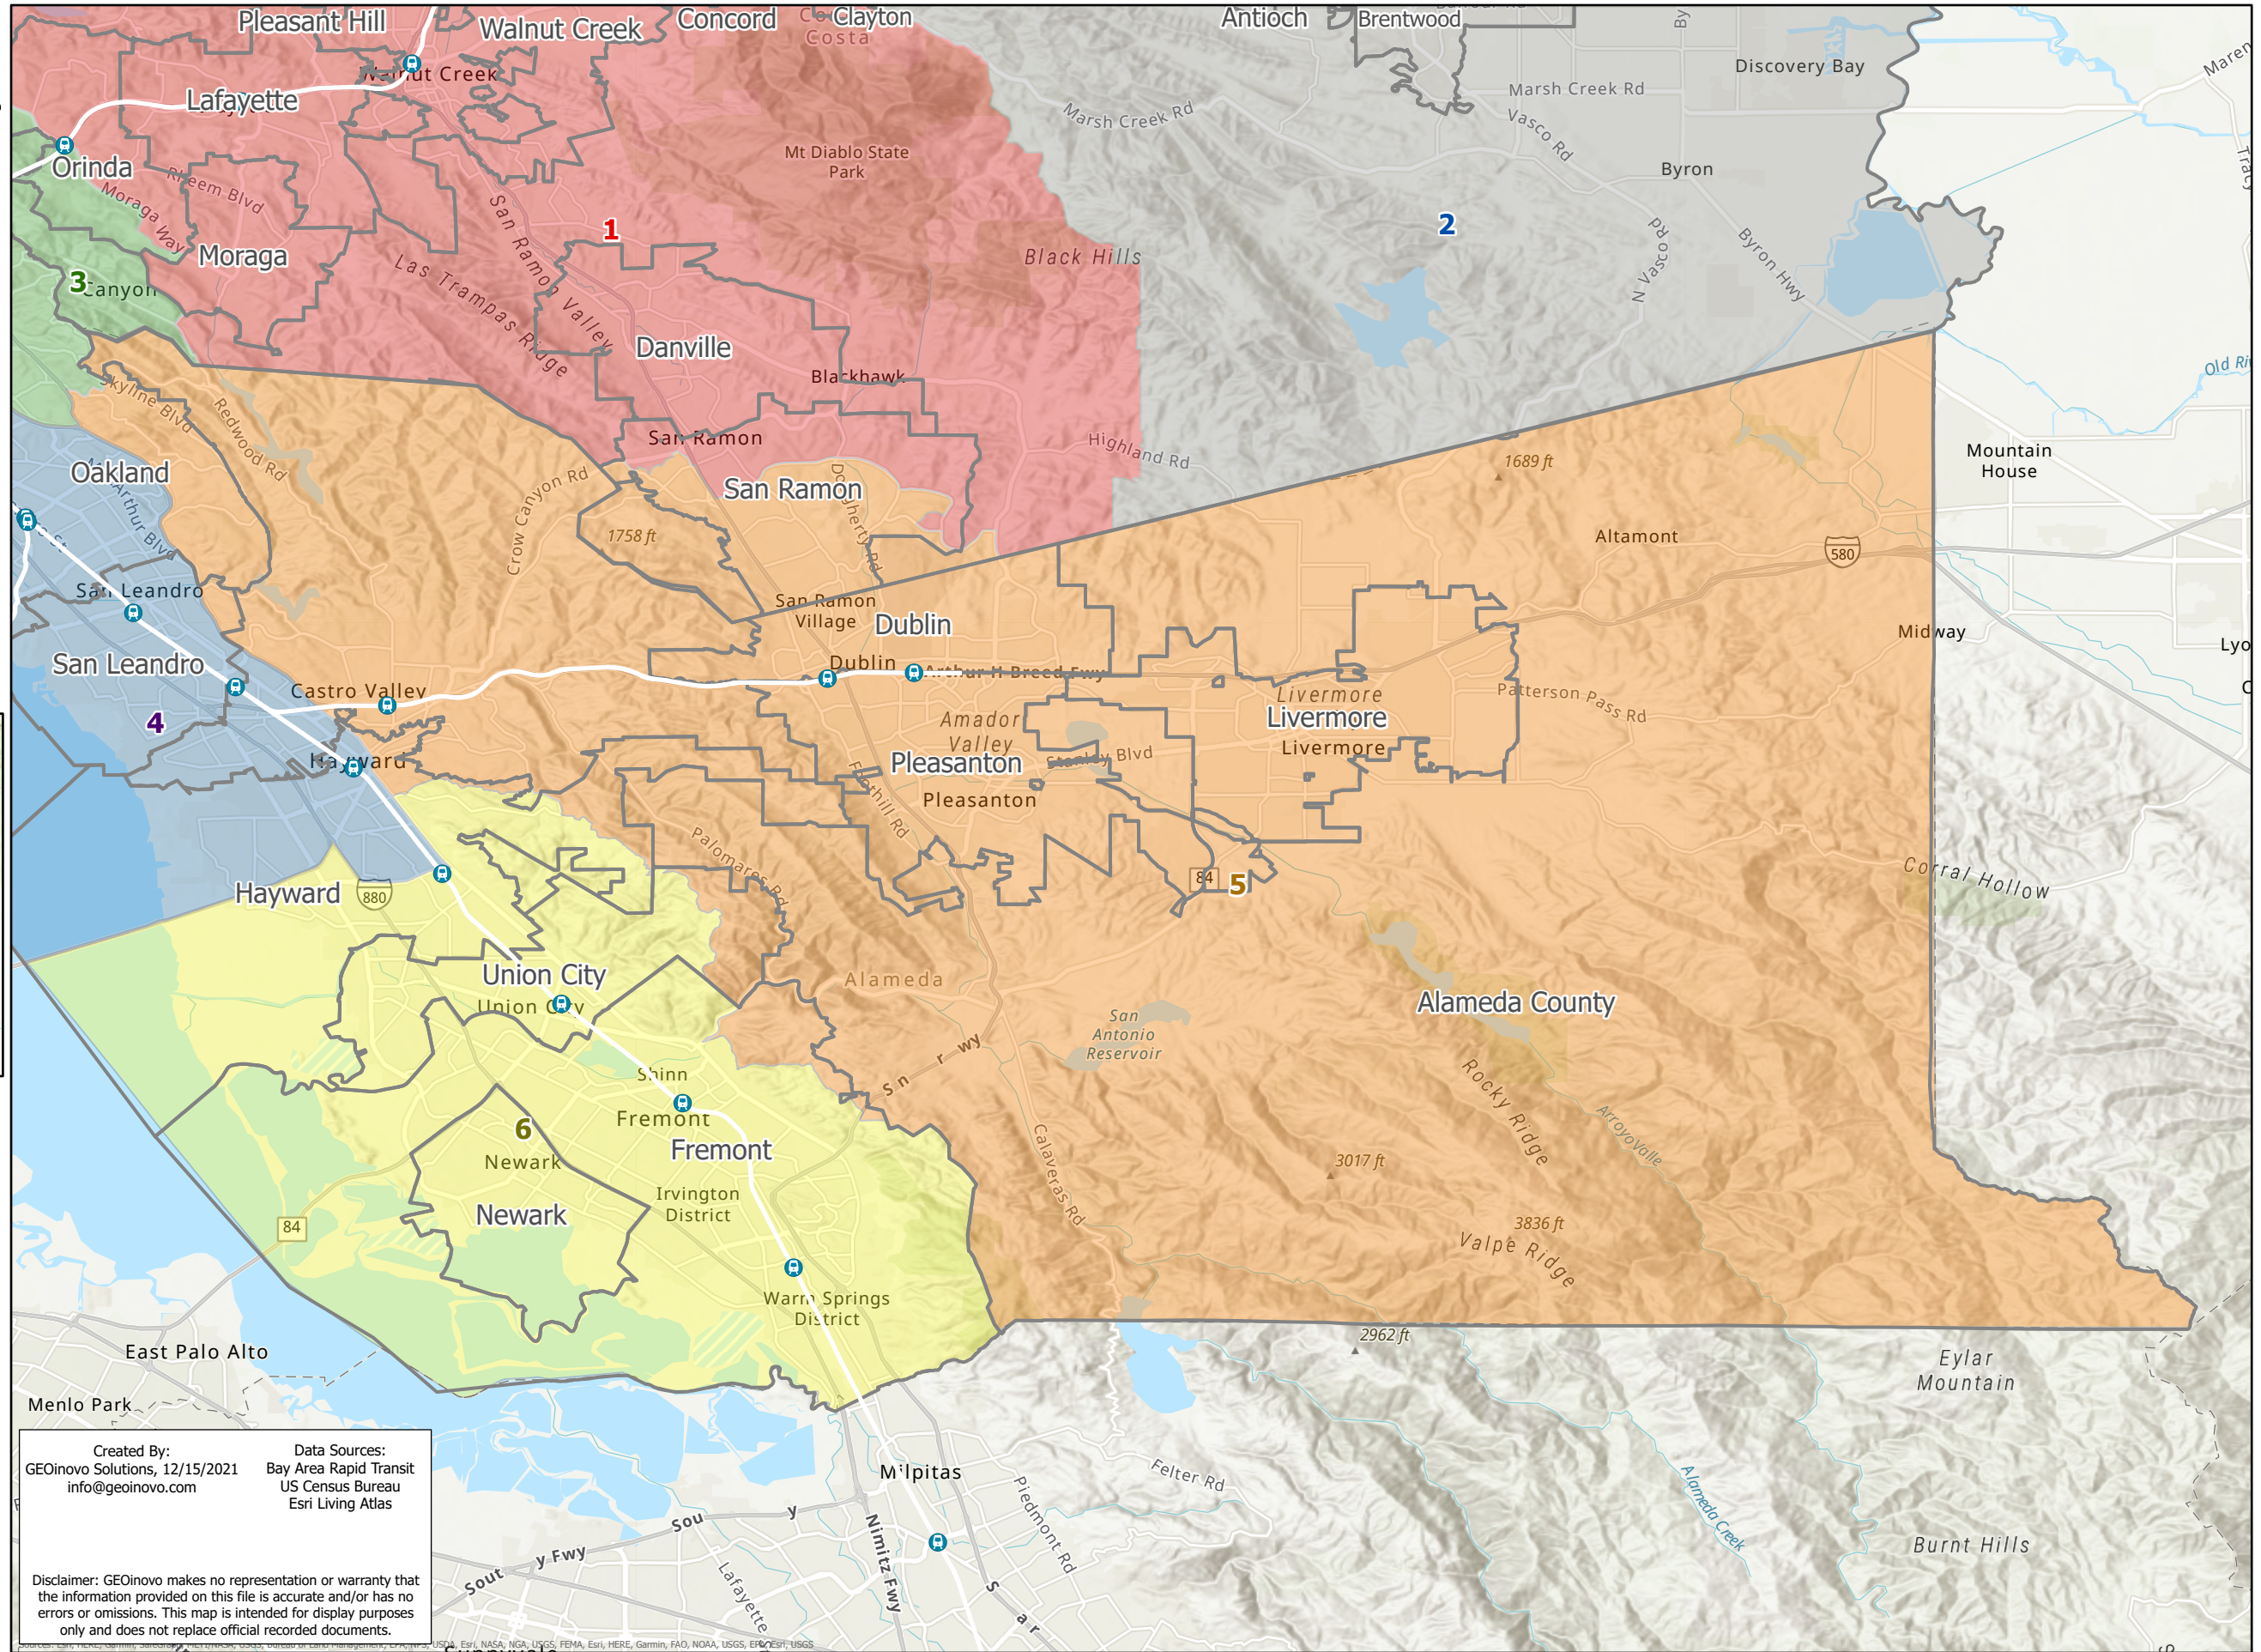

BART Board of Directors Districts

Plan A

Map Legend

-  BART Station
-  City Boundary
-  District 1
-  District 2
-  District 3
-  District 4
-  District 5
-  District 6
-  District 7
-  District 8
-  District 9

Created By:
GEOinovo Solutions, 12/15/2021
info@geoinovo.com

Data Sources:
Bay Area Rapid Transit
US Census Bureau
Esri Living Atlas

Disclaimer: GEOinovo makes no representation or warranty that the information provided on this file is accurate and/or has no errors or omissions. This map is intended for display purposes only and does not replace official recorded documents.