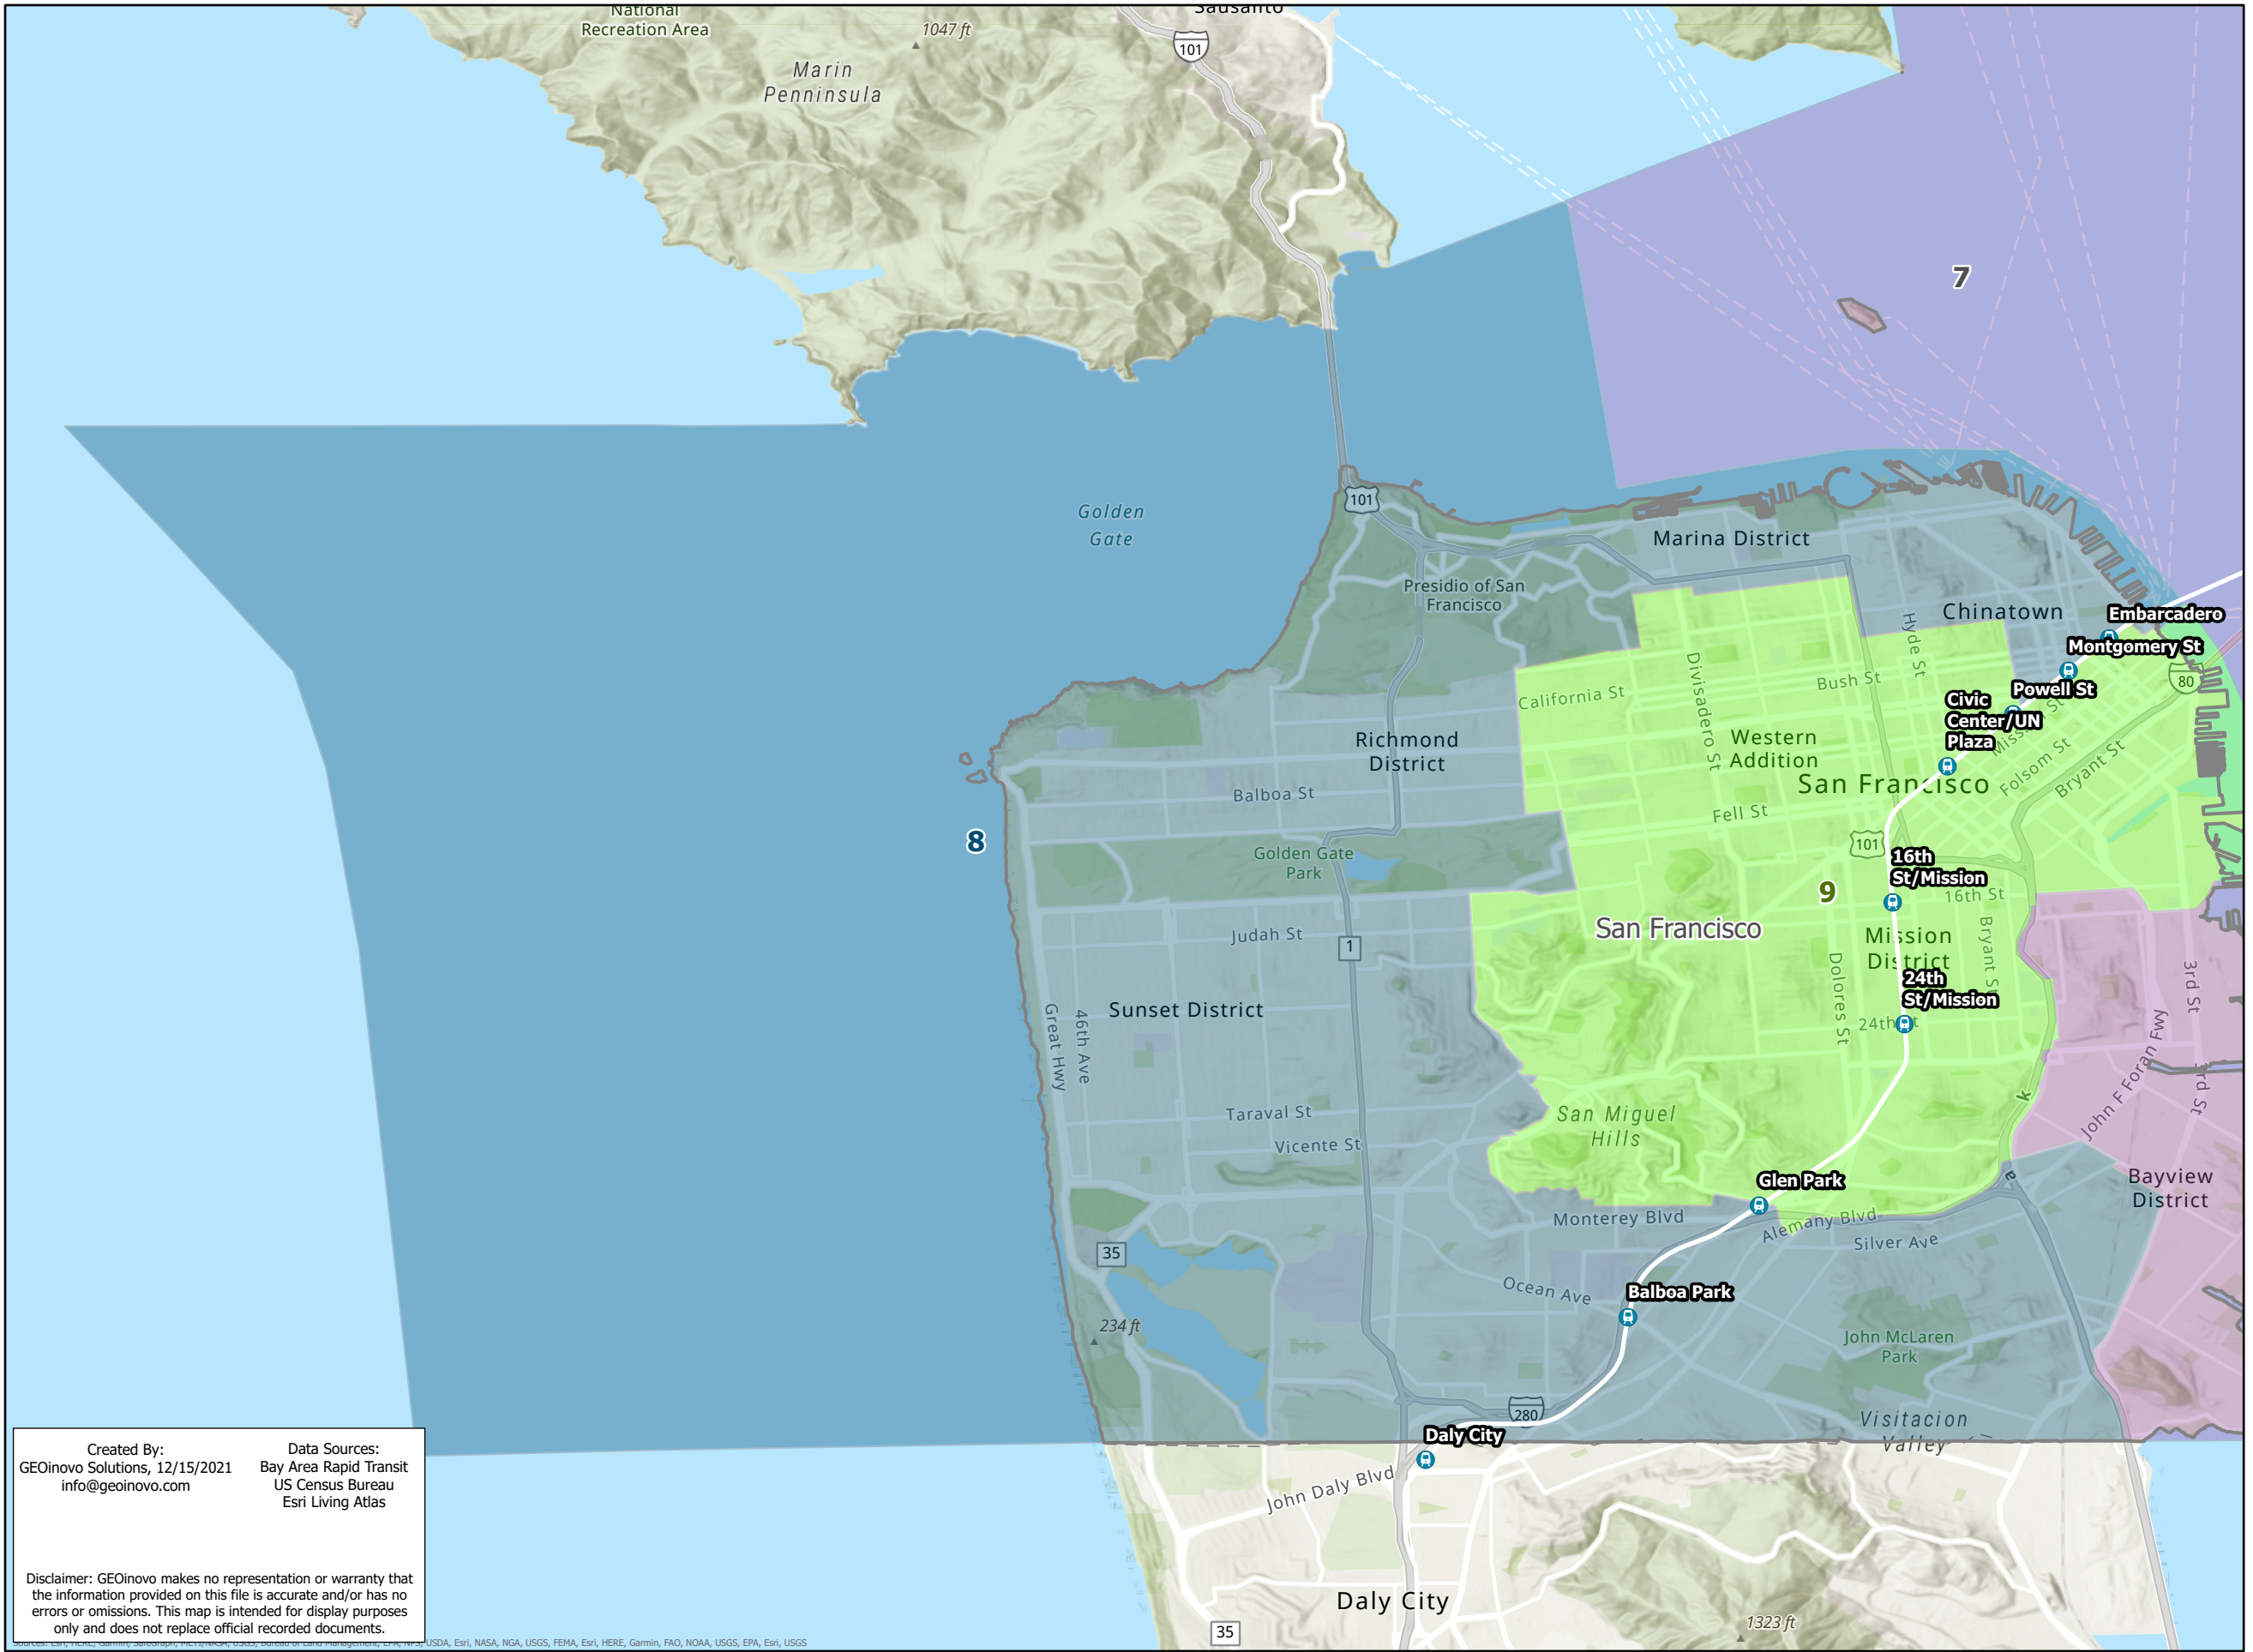

BART Board of Directors Districts

Plan A

Map Legend

- BART Station
- City Boundary
- District 1
- District 2
- District 3
- District 4
- District 5
- District 6
- District 7
- District 8
- District 9

Created By:
GEOinovo Solutions, 12/15/2021
info@geoinovo.com

Data Sources:
Bay Area Rapid Transit
US Census Bureau
Esri Living Atlas

Disclaimer: GEOinovo makes no representation or warranty that the information provided on this file is accurate and/or has no errors or omissions. This map is intended for display purposes only and does not replace official recorded documents.