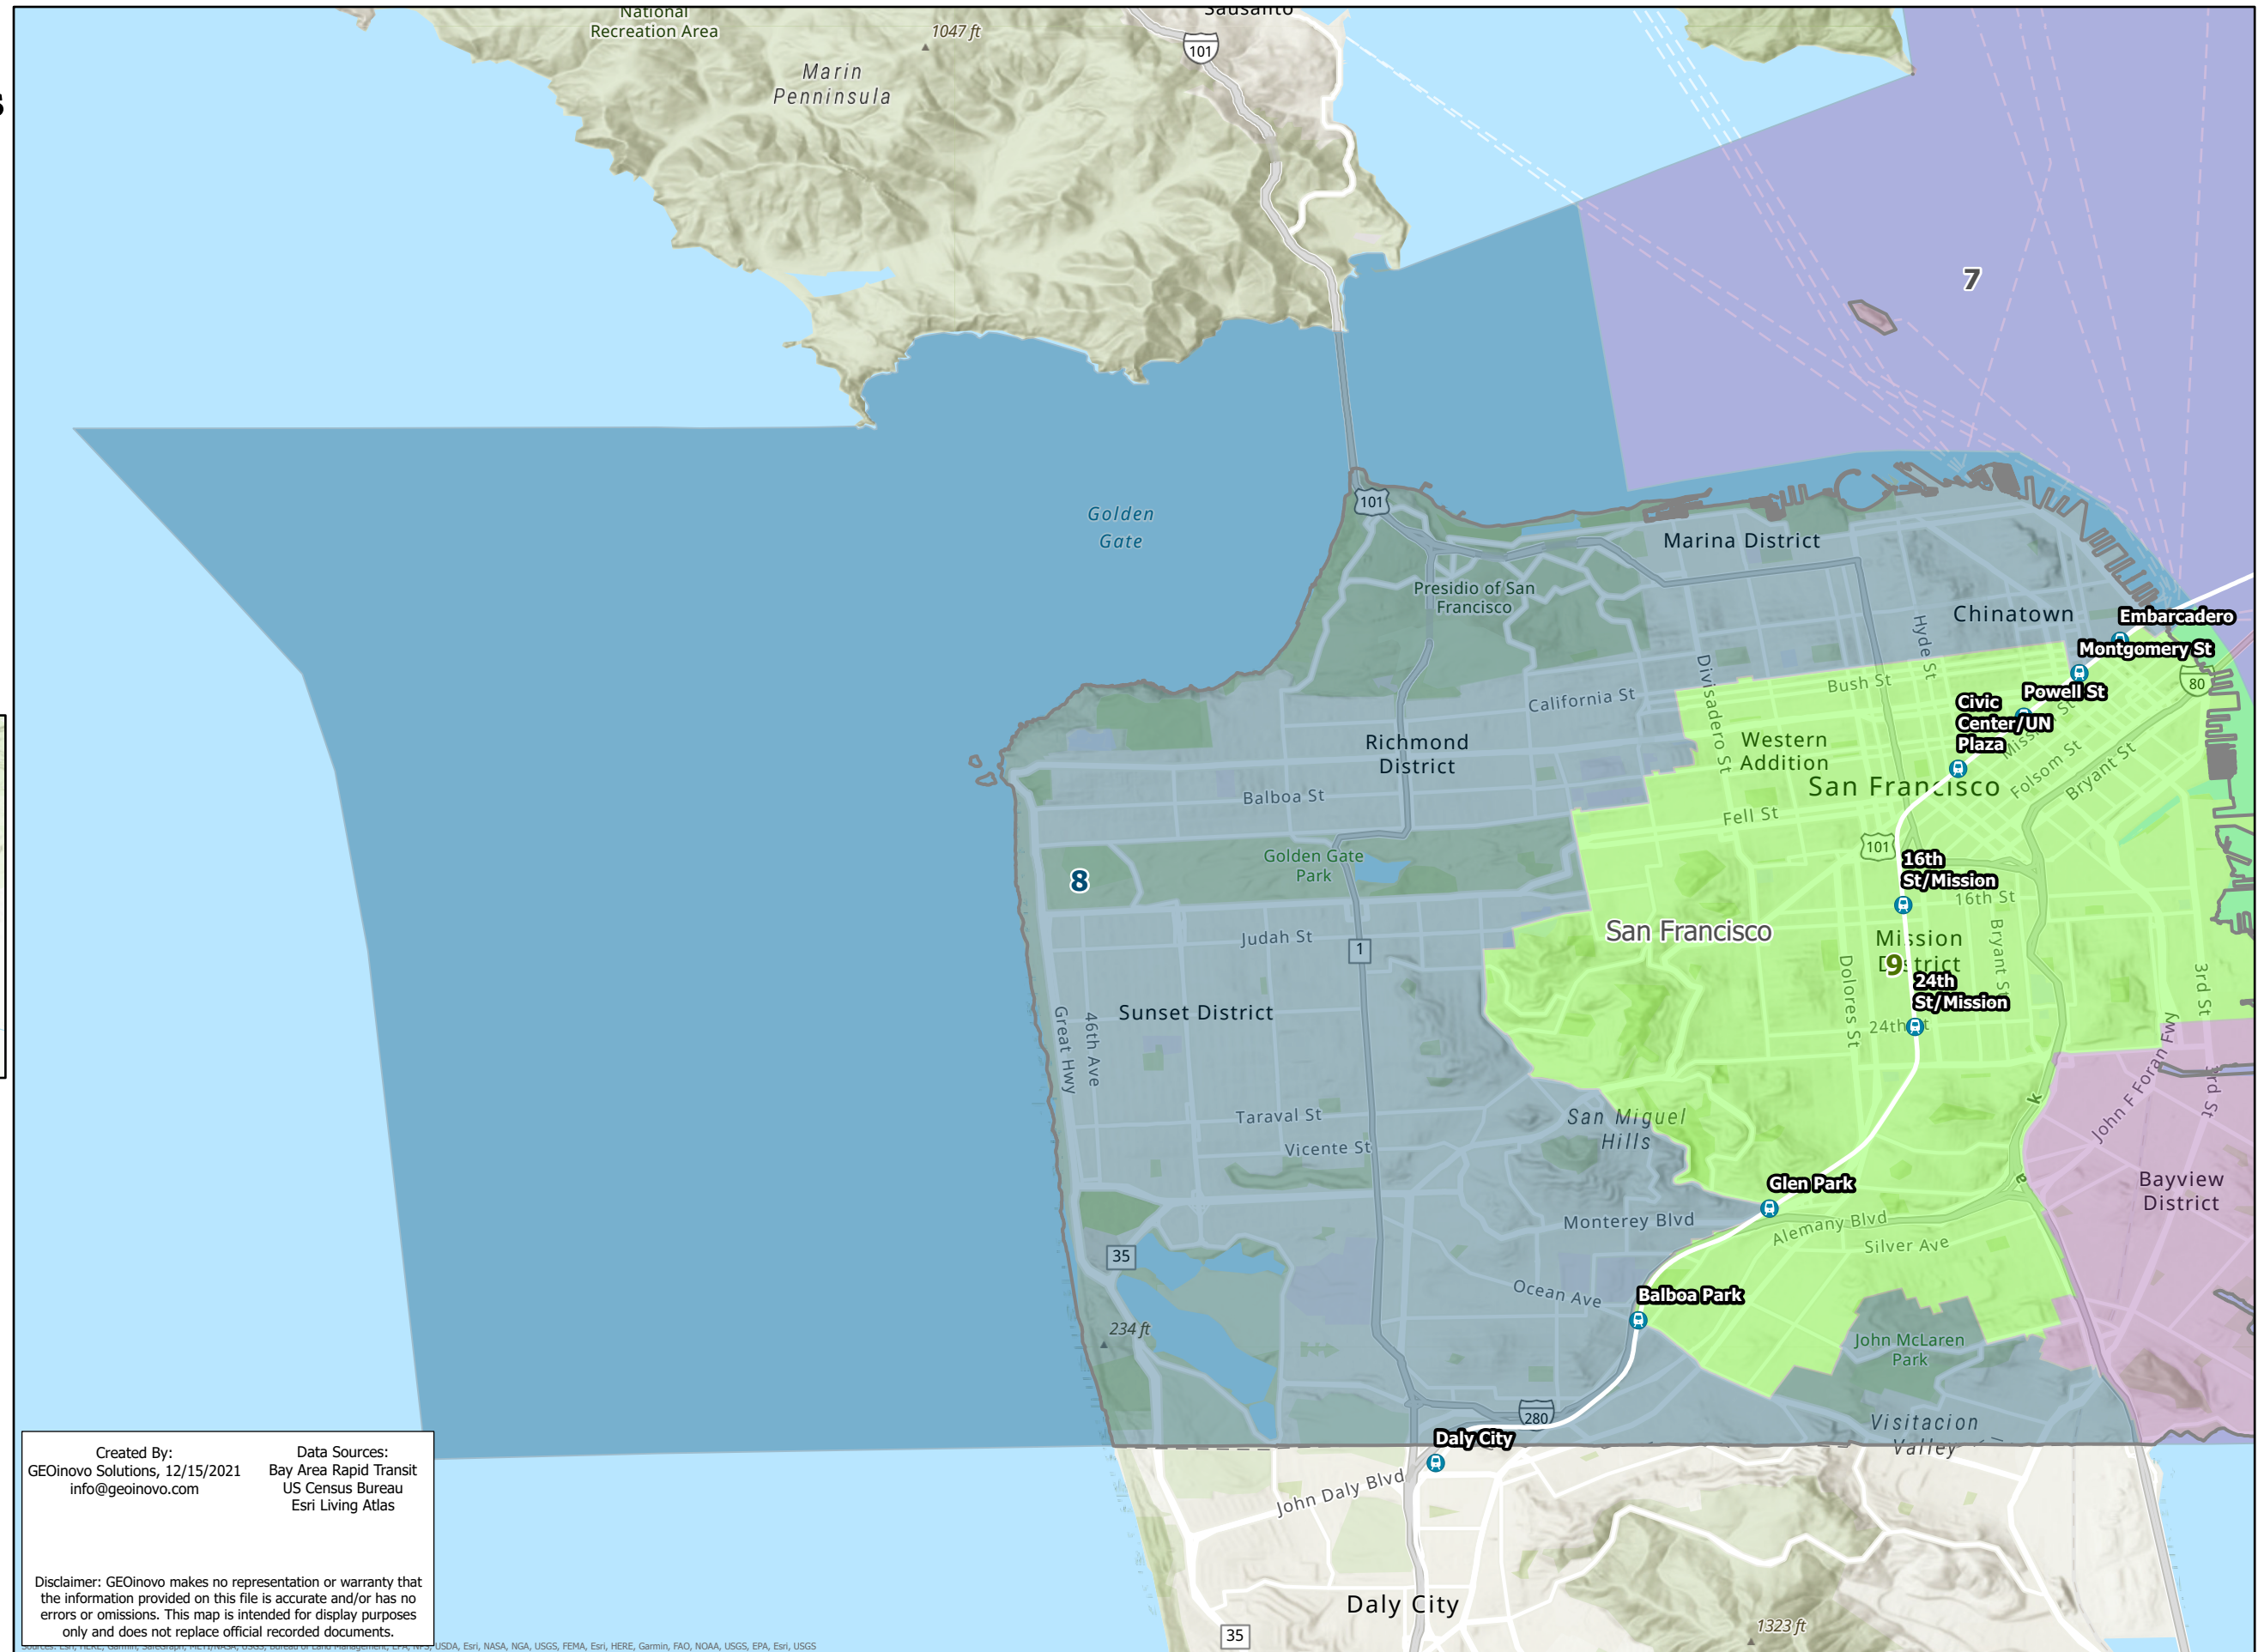

BART Board of Directors Districts

Plan B

Map Legend

- BART Station
- City Boundary
- District 1
- District 2
- District 3
- District 4
- District 5
- District 6
- District 7
- District 8
- District 9

Created By:
GEOinovo Solutions, 12/15/2021
info@geoinovo.com

Data Sources:
Bay Area Rapid Transit
US Census Bureau
Esri Living Atlas

Disclaimer: GEOinovo makes no representation or warranty that the information provided on this file is accurate and/or has no errors or omissions. This map is intended for display purposes only and does not replace official recorded documents.