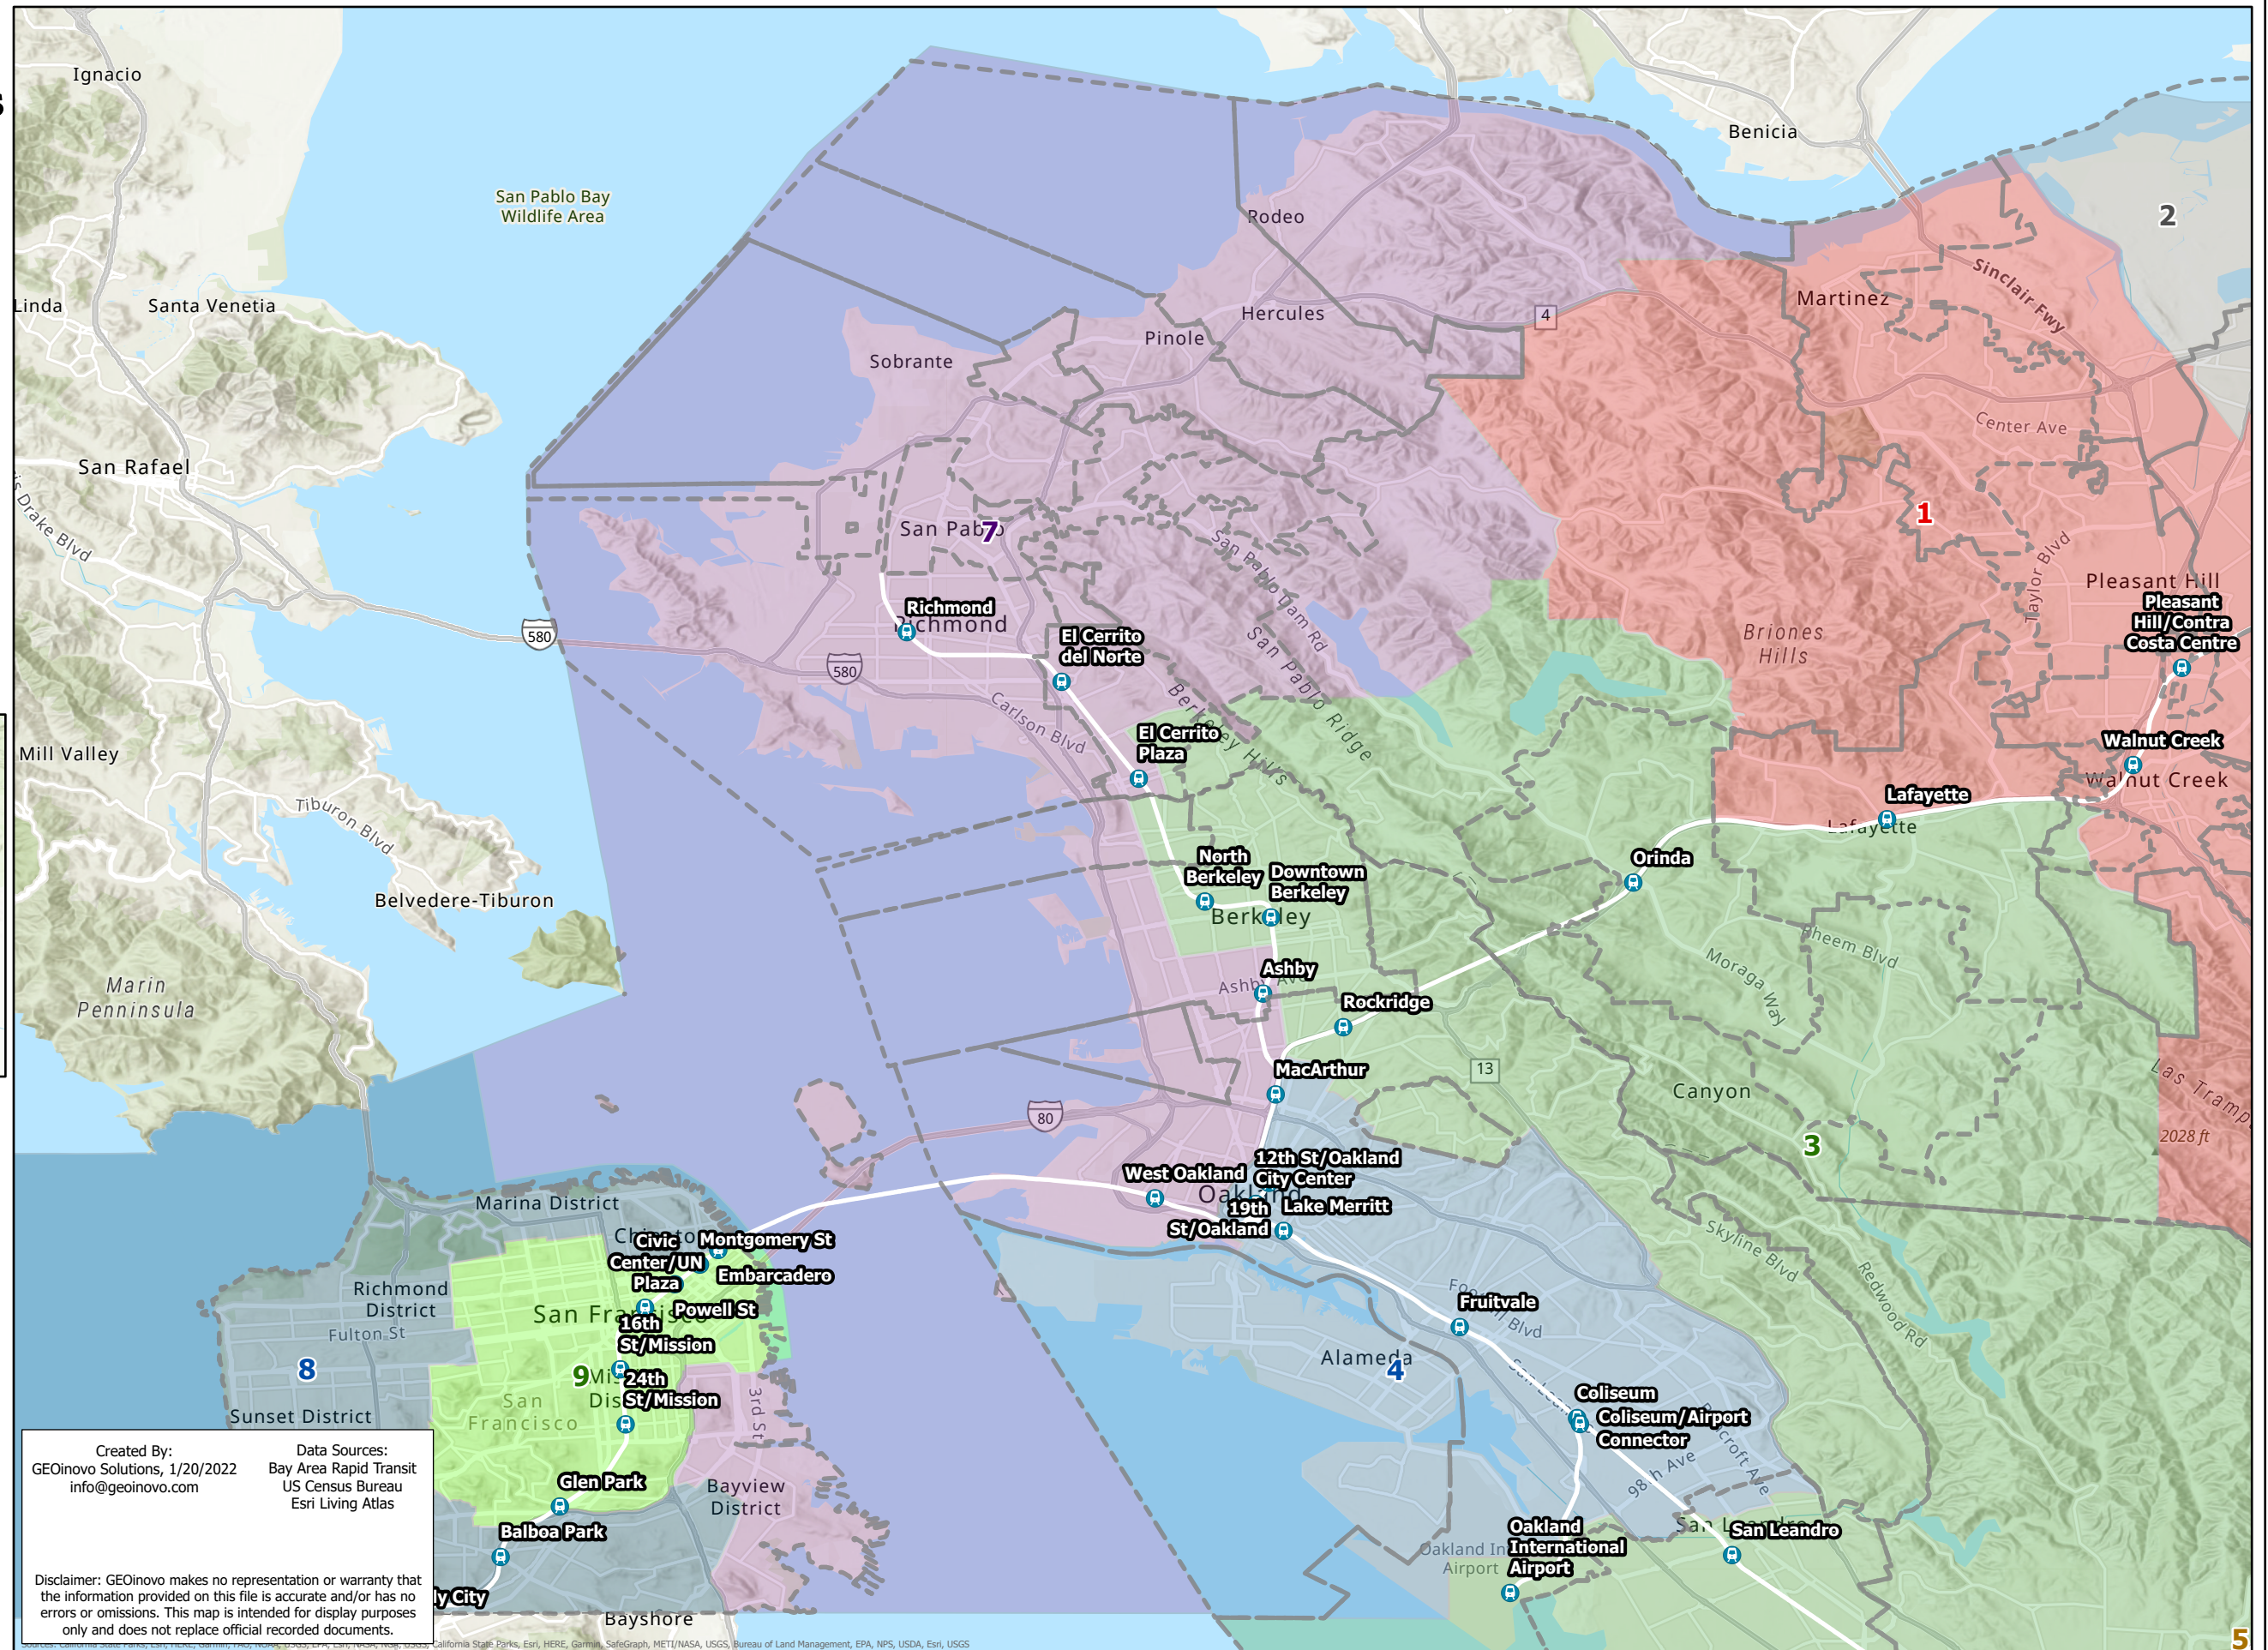

BART Board of Directors Districts

Plan C District 7

BART Districts

- BART Station
- District 1
- District 2
- District 3
- District 4
- District 5
- District 6
- District 7
- District 8
- District 9
- City Boundary

Created By:
GEOinovo Solutions, 1/20/2022
info@geoinovo.com

Data Sources:
Bay Area Rapid Transit
US Census Bureau
Esri Living Atlas

Disclaimer: GEOinovo makes no representation or warranty that the information provided on this file is accurate and/or has no errors or omissions. This map is intended for display purposes only and does not replace official recorded documents.