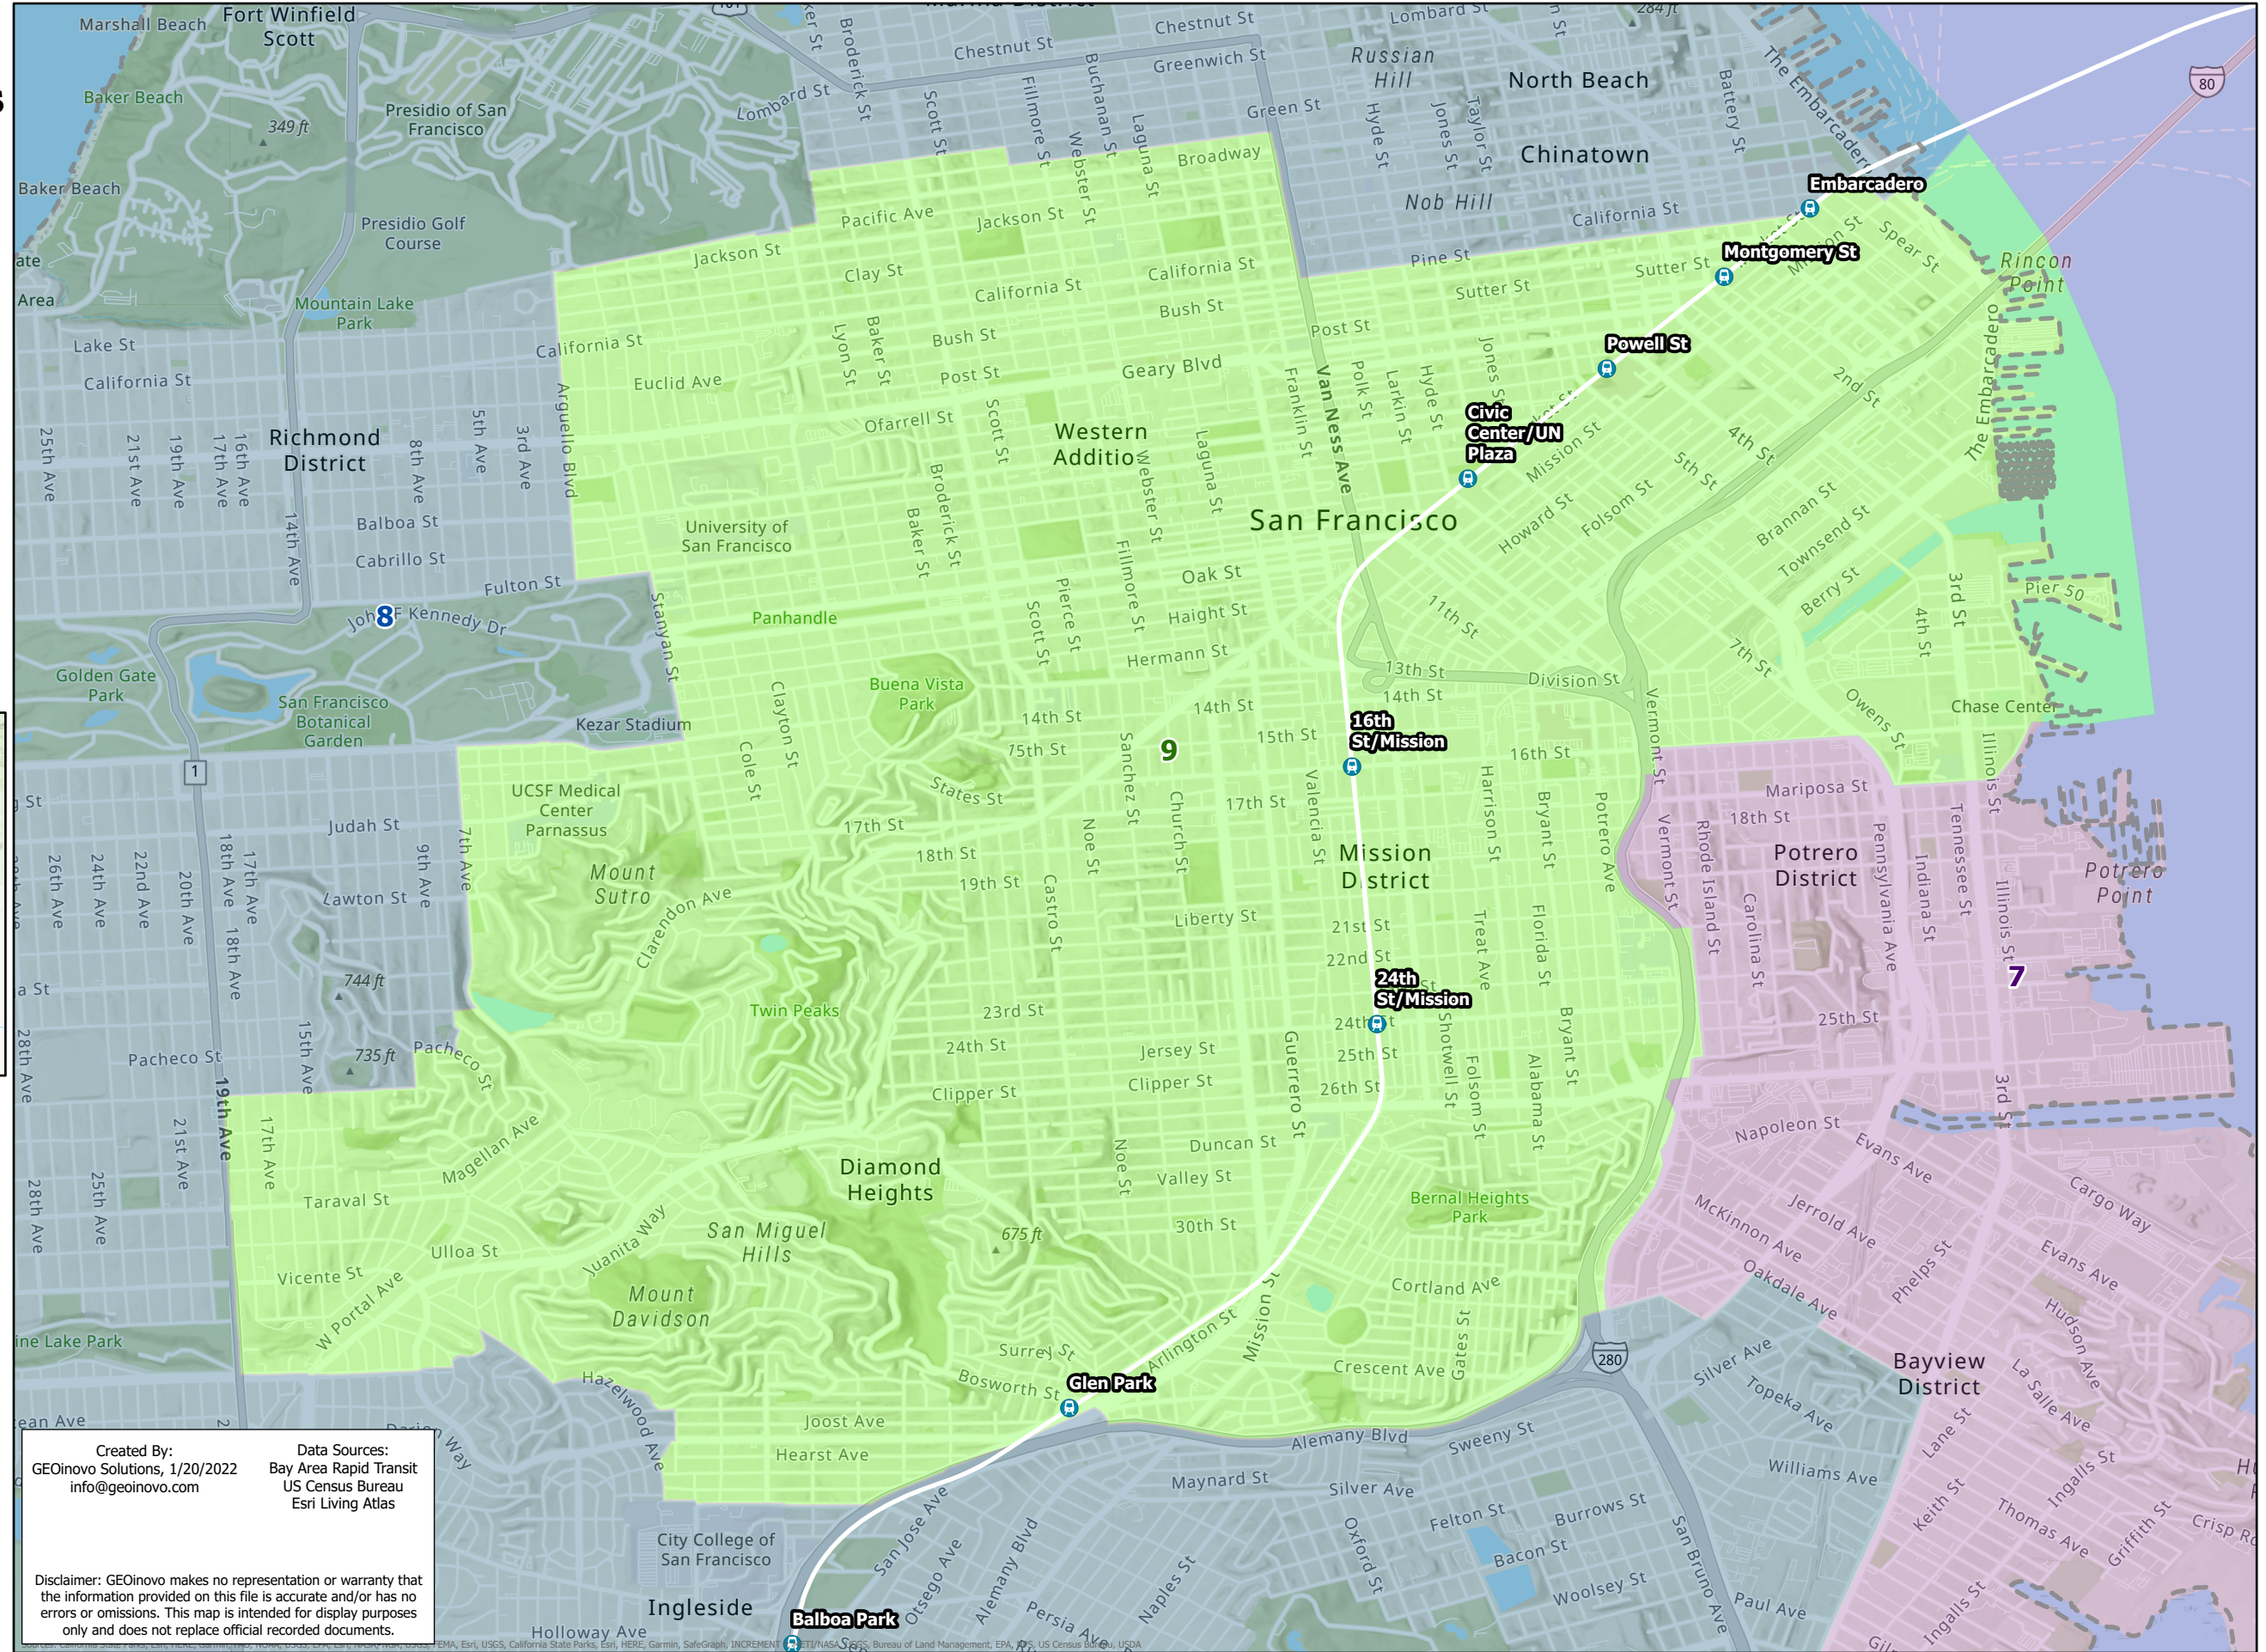

# BART Board of Directors Districts

Plan C District 9

## BART Districts

- BART Station
- District 1
- District 2
- District 3
- District 4
- District 5
- District 6
- District 7
- District 8
- District 9
- City Boundary

Created By:  
GEOinovo Solutions, 1/20/2022  
info@geoinovo.com

Data Sources:  
Bay Area Rapid Transit  
US Census Bureau  
Esri Living Atlas

Disclaimer: GEOinovo makes no representation or warranty that the information provided on this file is accurate and/or has no errors or omissions. This map is intended for display purposes only and does not replace official recorded documents.