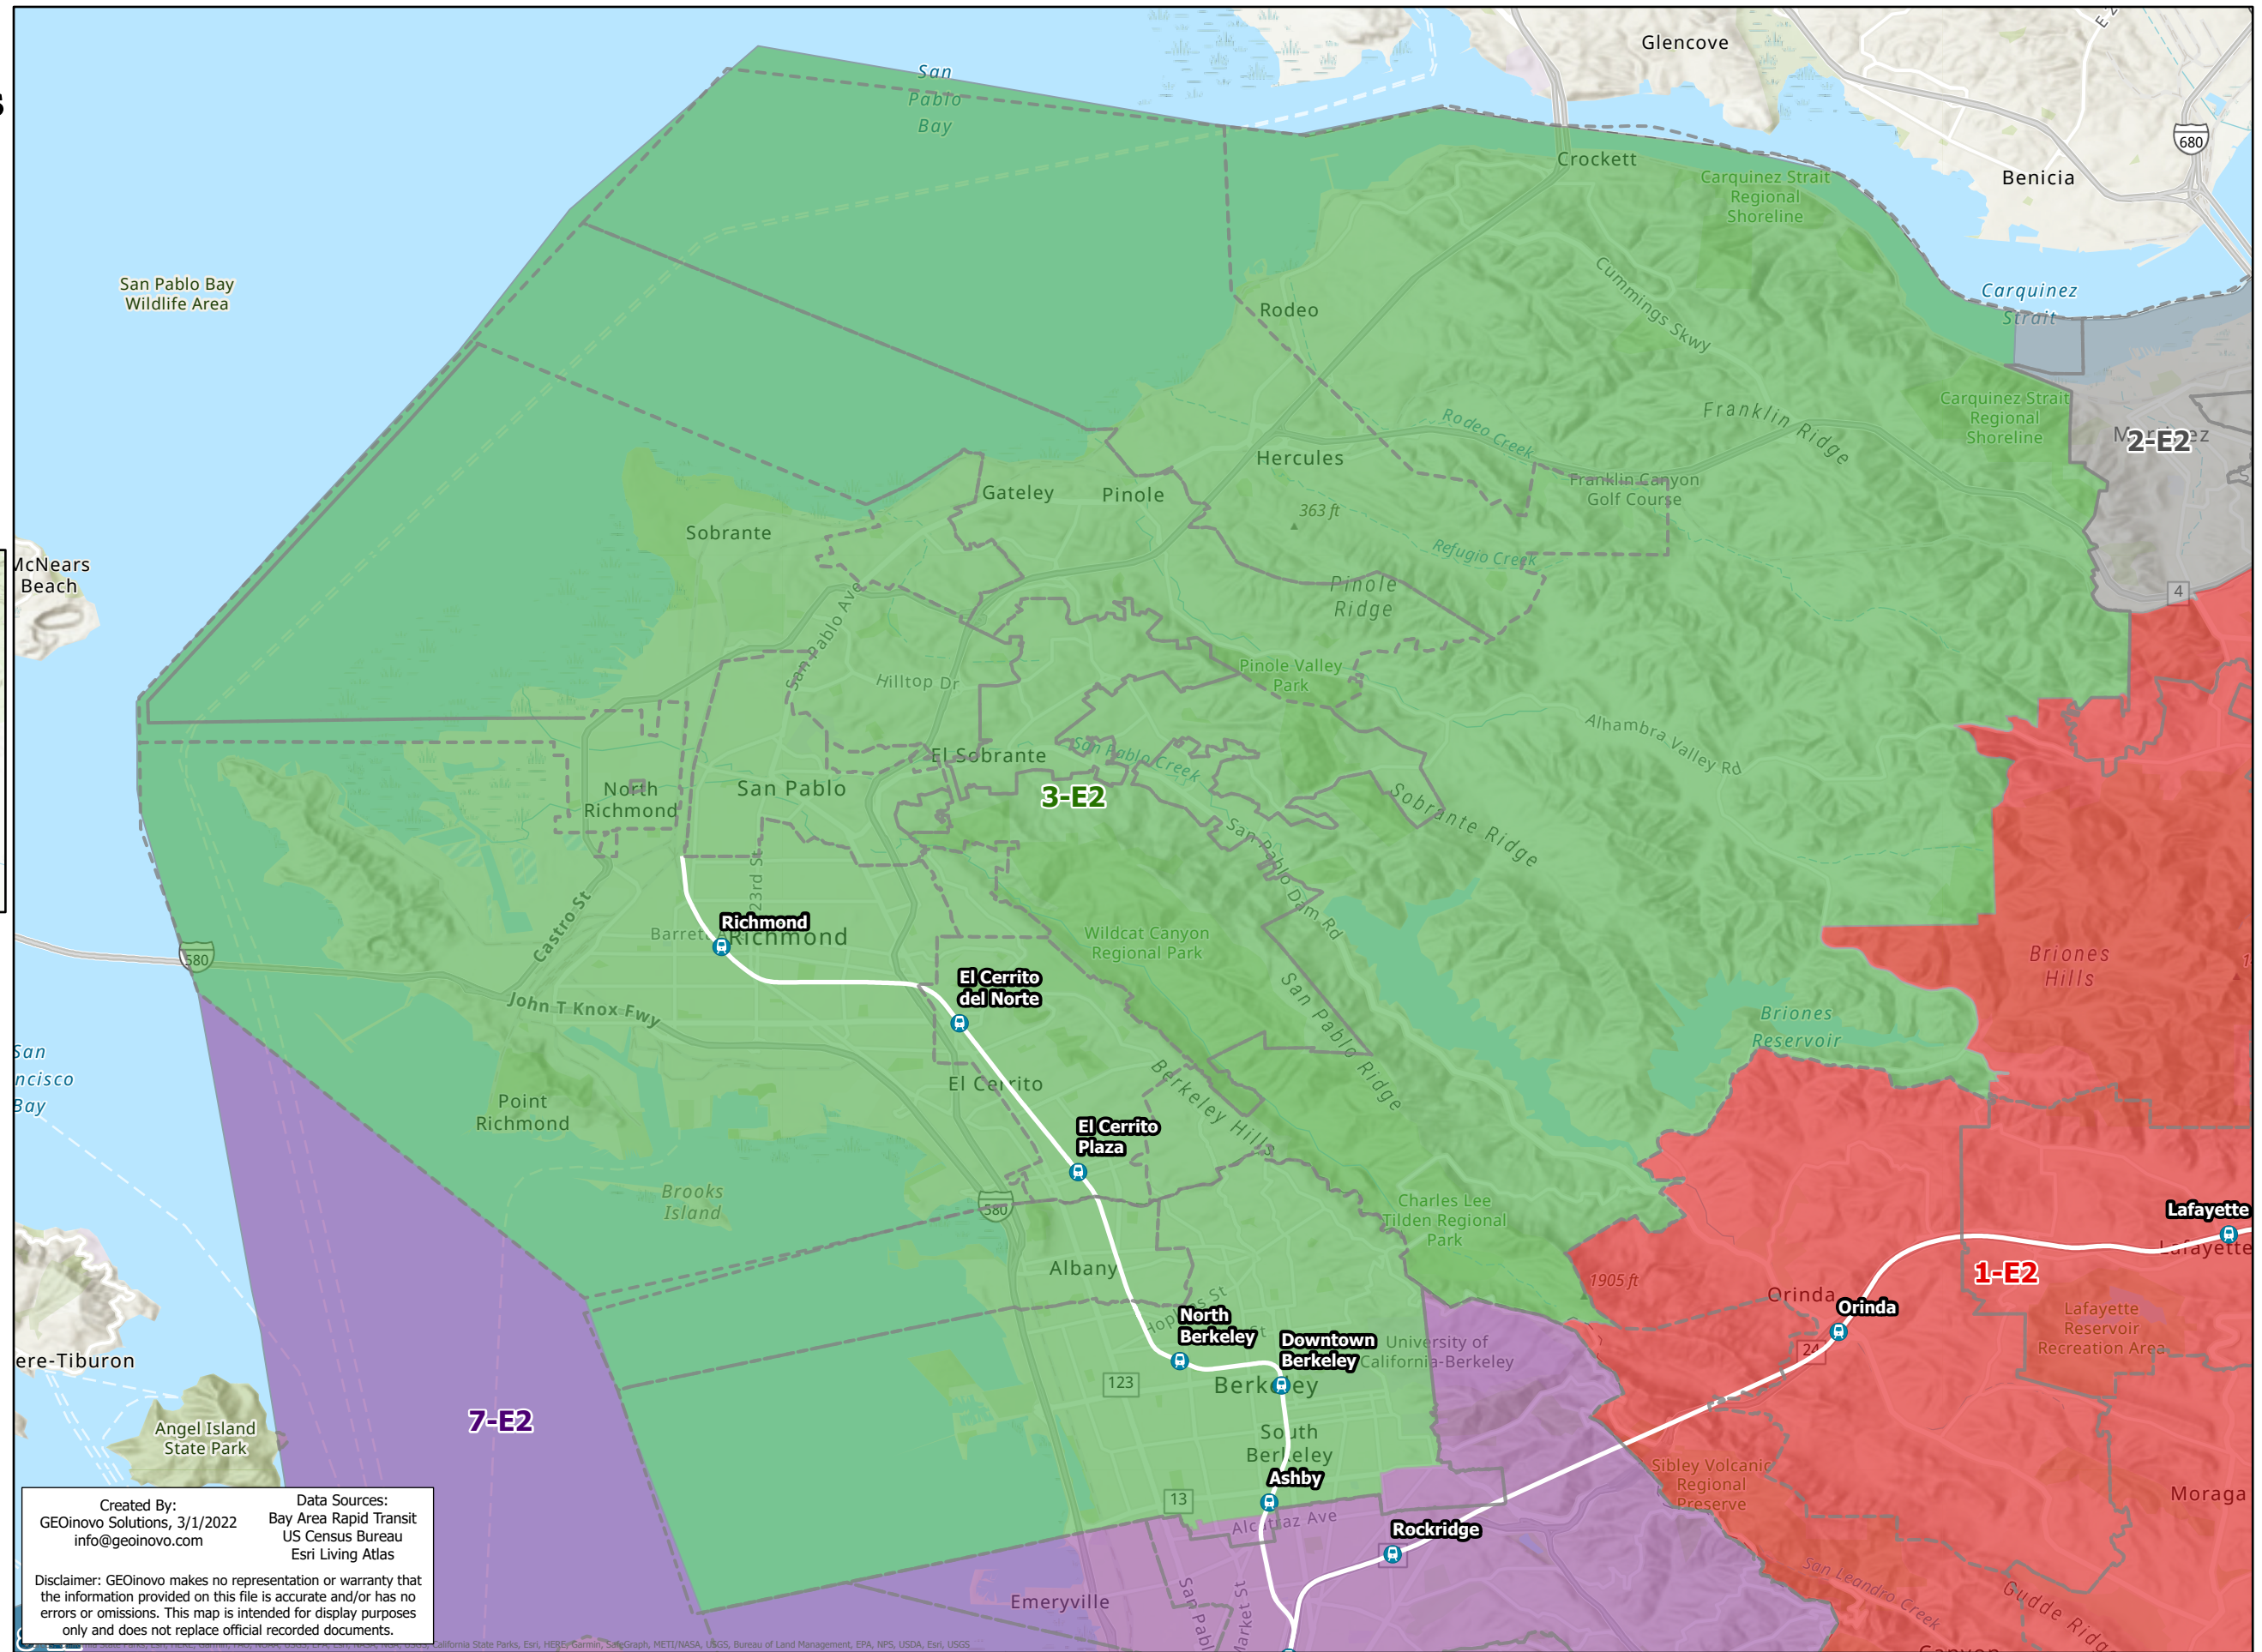

BART Board of Directors Districts

Plan E2 District 3

- BART Station
- City Boundary
- District 1
- District 2
- District 3
- District 4
- District 5
- District 6
- District 7
- District 8
- District 9

Created By:
GEOinovo Solutions, 3/1/2022
info@geoinovo.com

Data Sources:
Bay Area Rapid Transit
US Census Bureau
Esri Living Atlas

Disclaimer: GEOinovo makes no representation or warranty that the information provided on this file is accurate and/or has no errors or omissions. This map is intended for display purposes only and does not replace official recorded documents.