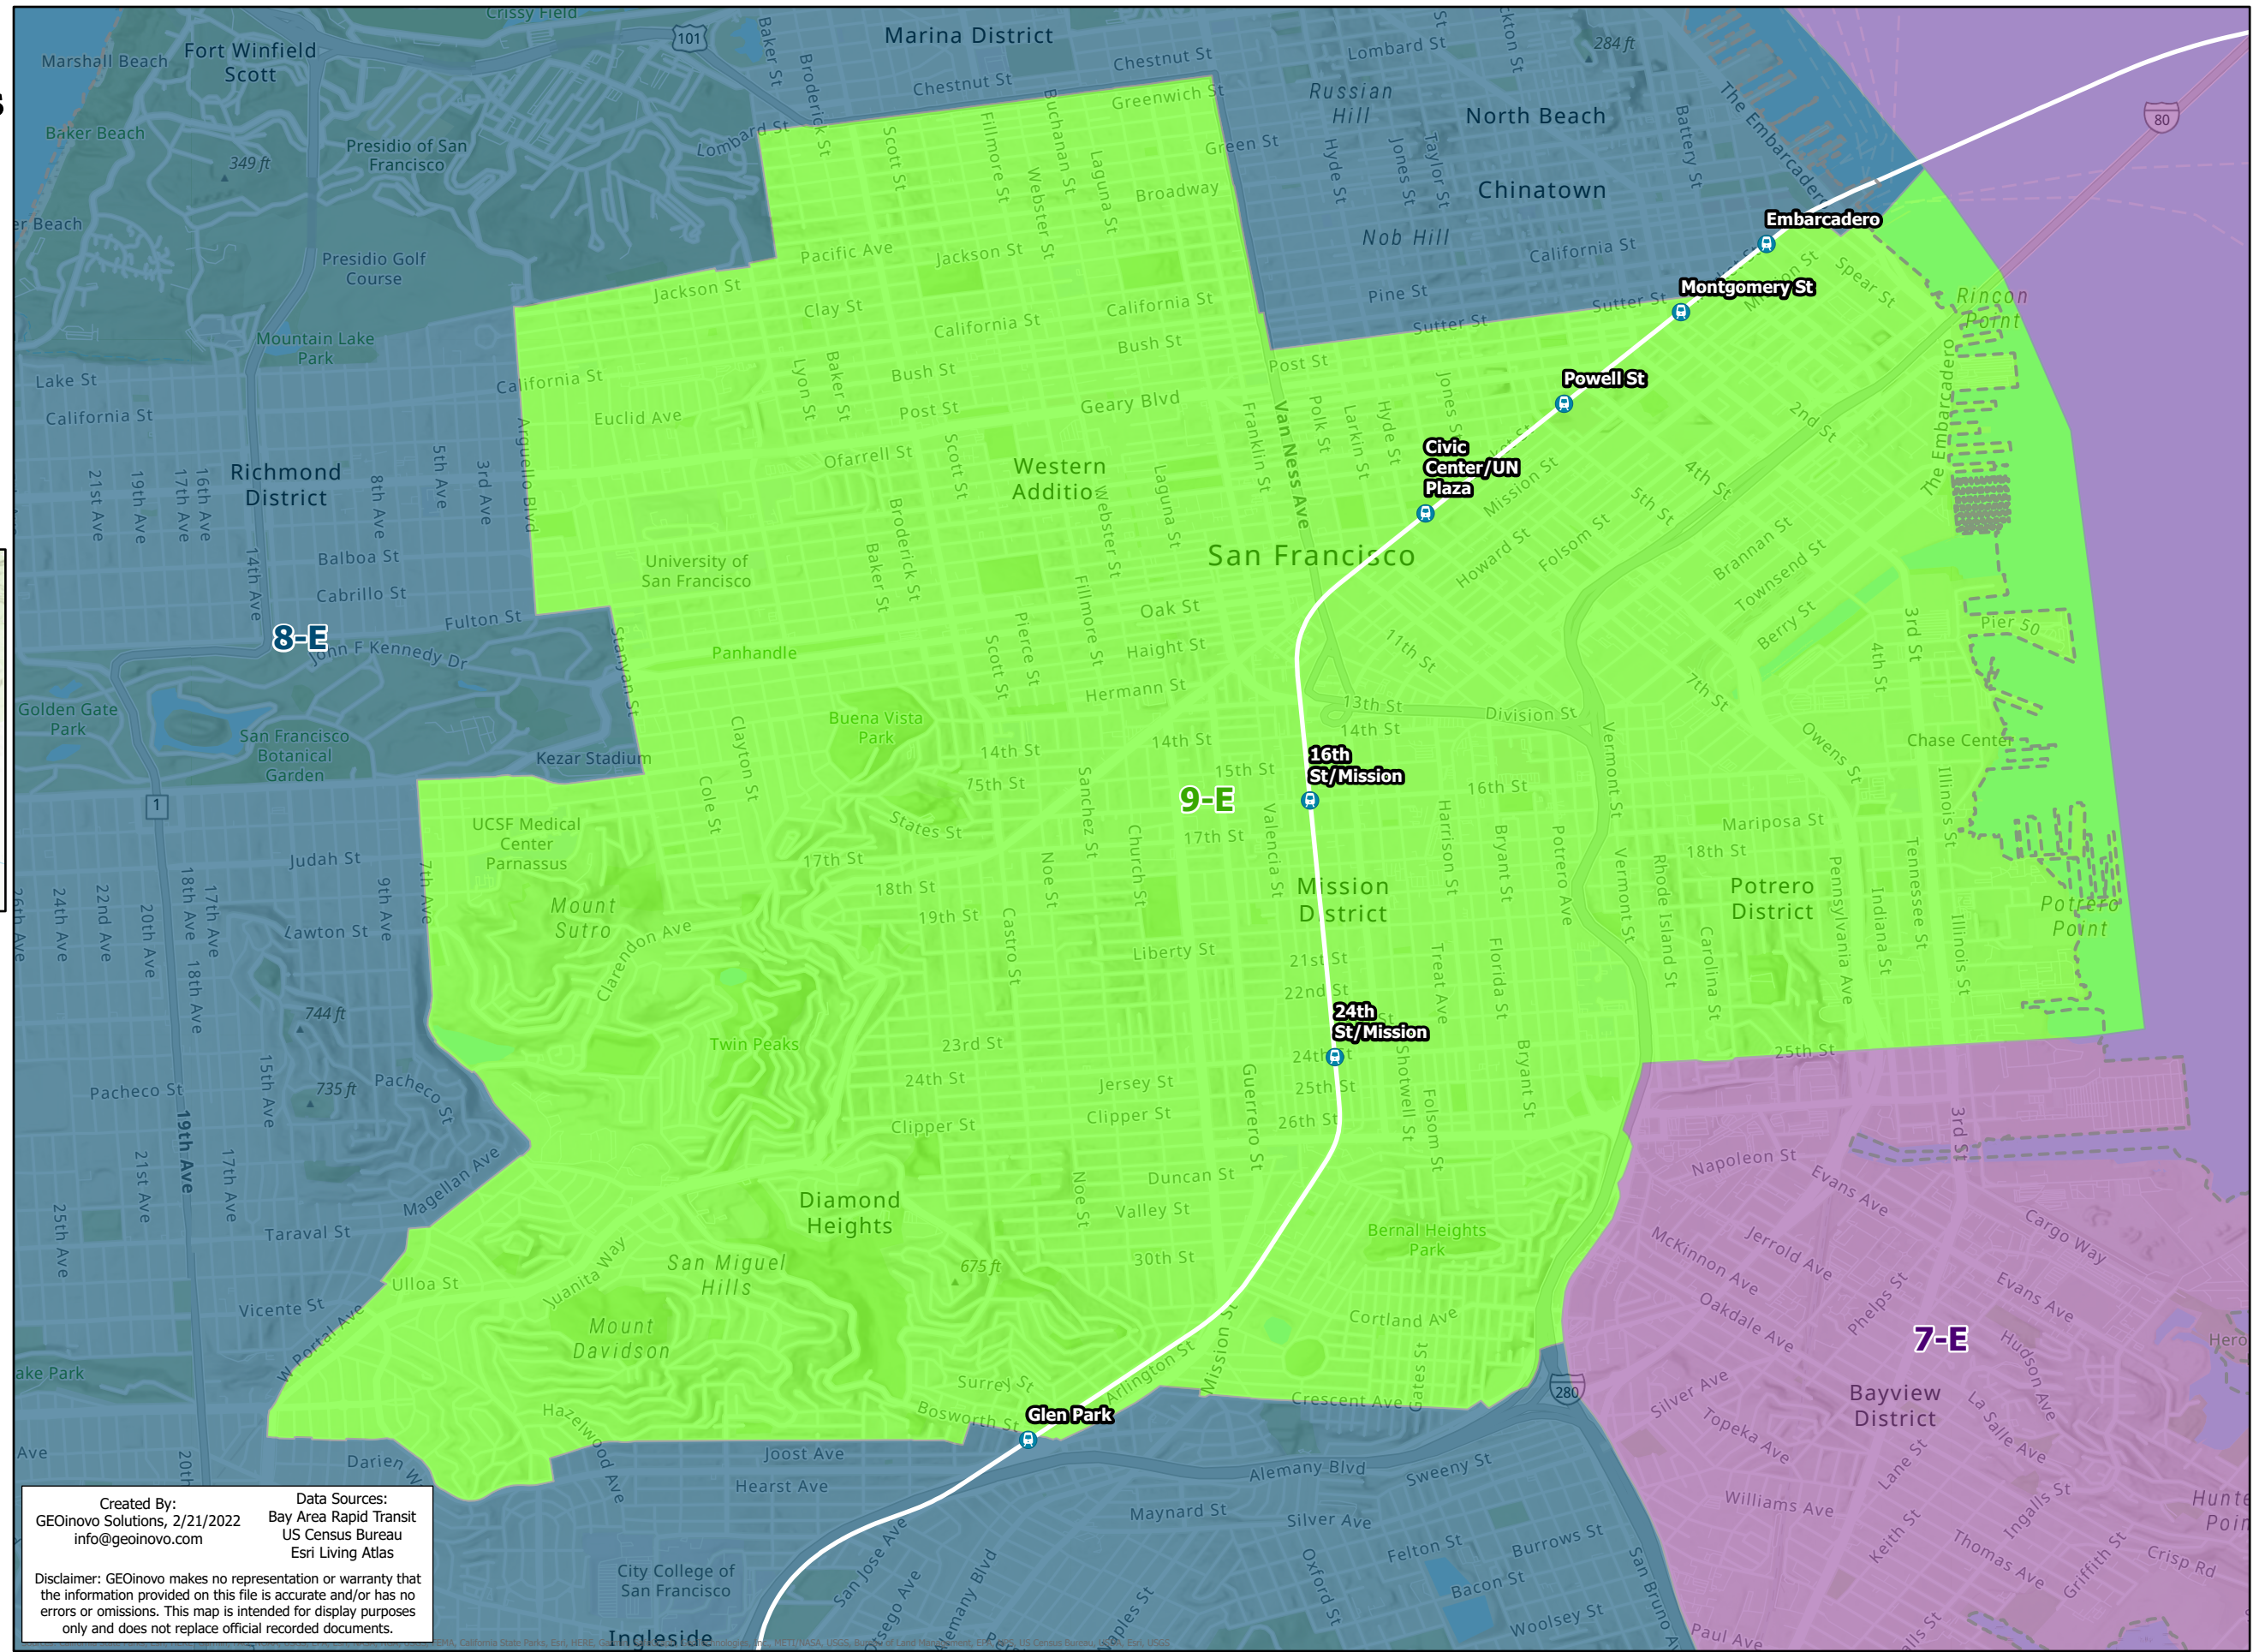

BART Board of Directors Districts

Plan E District 9

-  BART Station
-  City Boundary
-  District 1
-  District 2
-  District 3
-  District 4
-  District 5
-  District 6
-  District 7
-  District 8
-  District 9

Created By:
GEOinovo Solutions, 2/21/2022
info@geoinovo.com

Data Sources:
Bay Area Rapid Transit
US Census Bureau
Esri Living Atlas

Disclaimer: GEOinovo makes no representation or warranty that the information provided on this file is accurate and/or has no errors or omissions. This map is intended for display purposes only and does not replace official recorded documents.