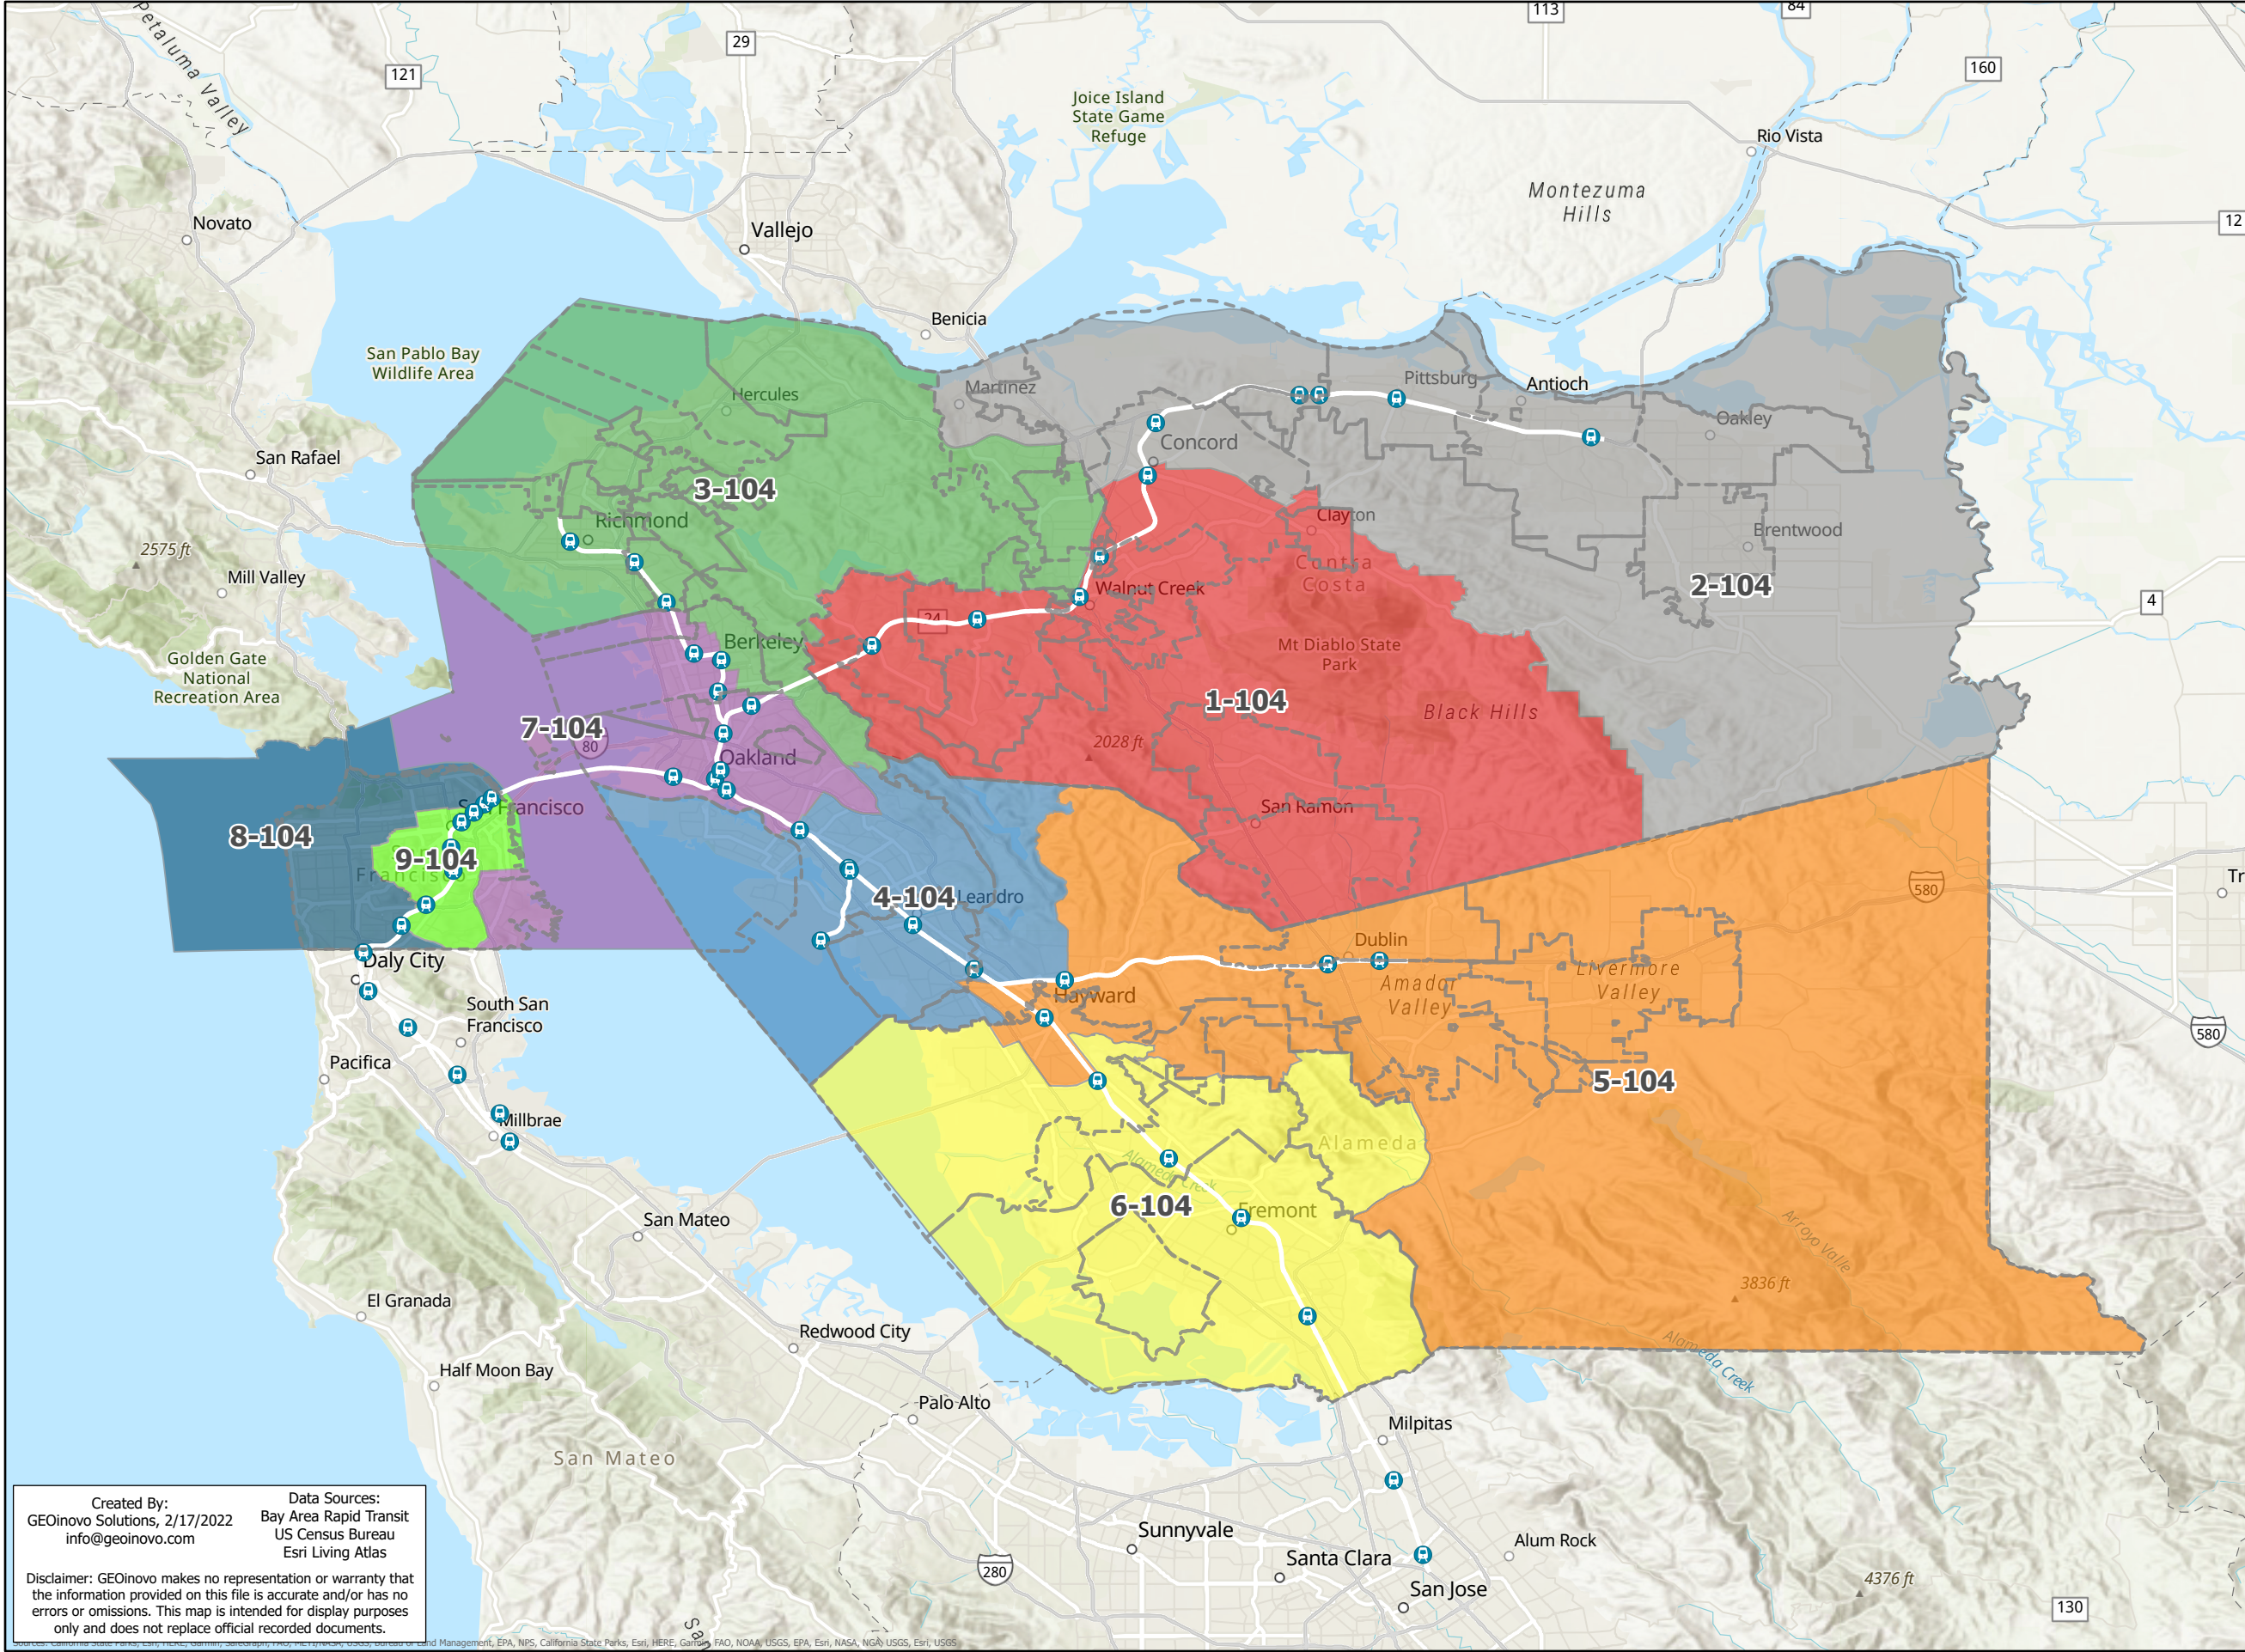

# BART Board of Directors Districts

Public 104

-  BART Station
-  City Boundary
-  District 1
-  District 2
-  District 3
-  District 4
-  District 5
-  District 6
-  District 7
-  District 8
-  District 9

Created By:  
GEOinovo Solutions, 2/17/2022  
info@geoinovo.com

Data Sources:  
Bay Area Rapid Transit  
US Census Bureau  
Esri Living Atlas

Disclaimer: GEOinovo makes no representation or warranty that the information provided on this file is accurate and/or has no errors or omissions. This map is intended for display purposes only and does not replace official recorded documents.

© 2022 GEOinovo Solutions. All rights reserved. Data provided by Esri, HERE, DeLorme, Mapbox, Microsoft, Swatchx, Swirex, NOAA, USGS, EPA, Esri, NASA, NGA, USGS, Esri, USGS.