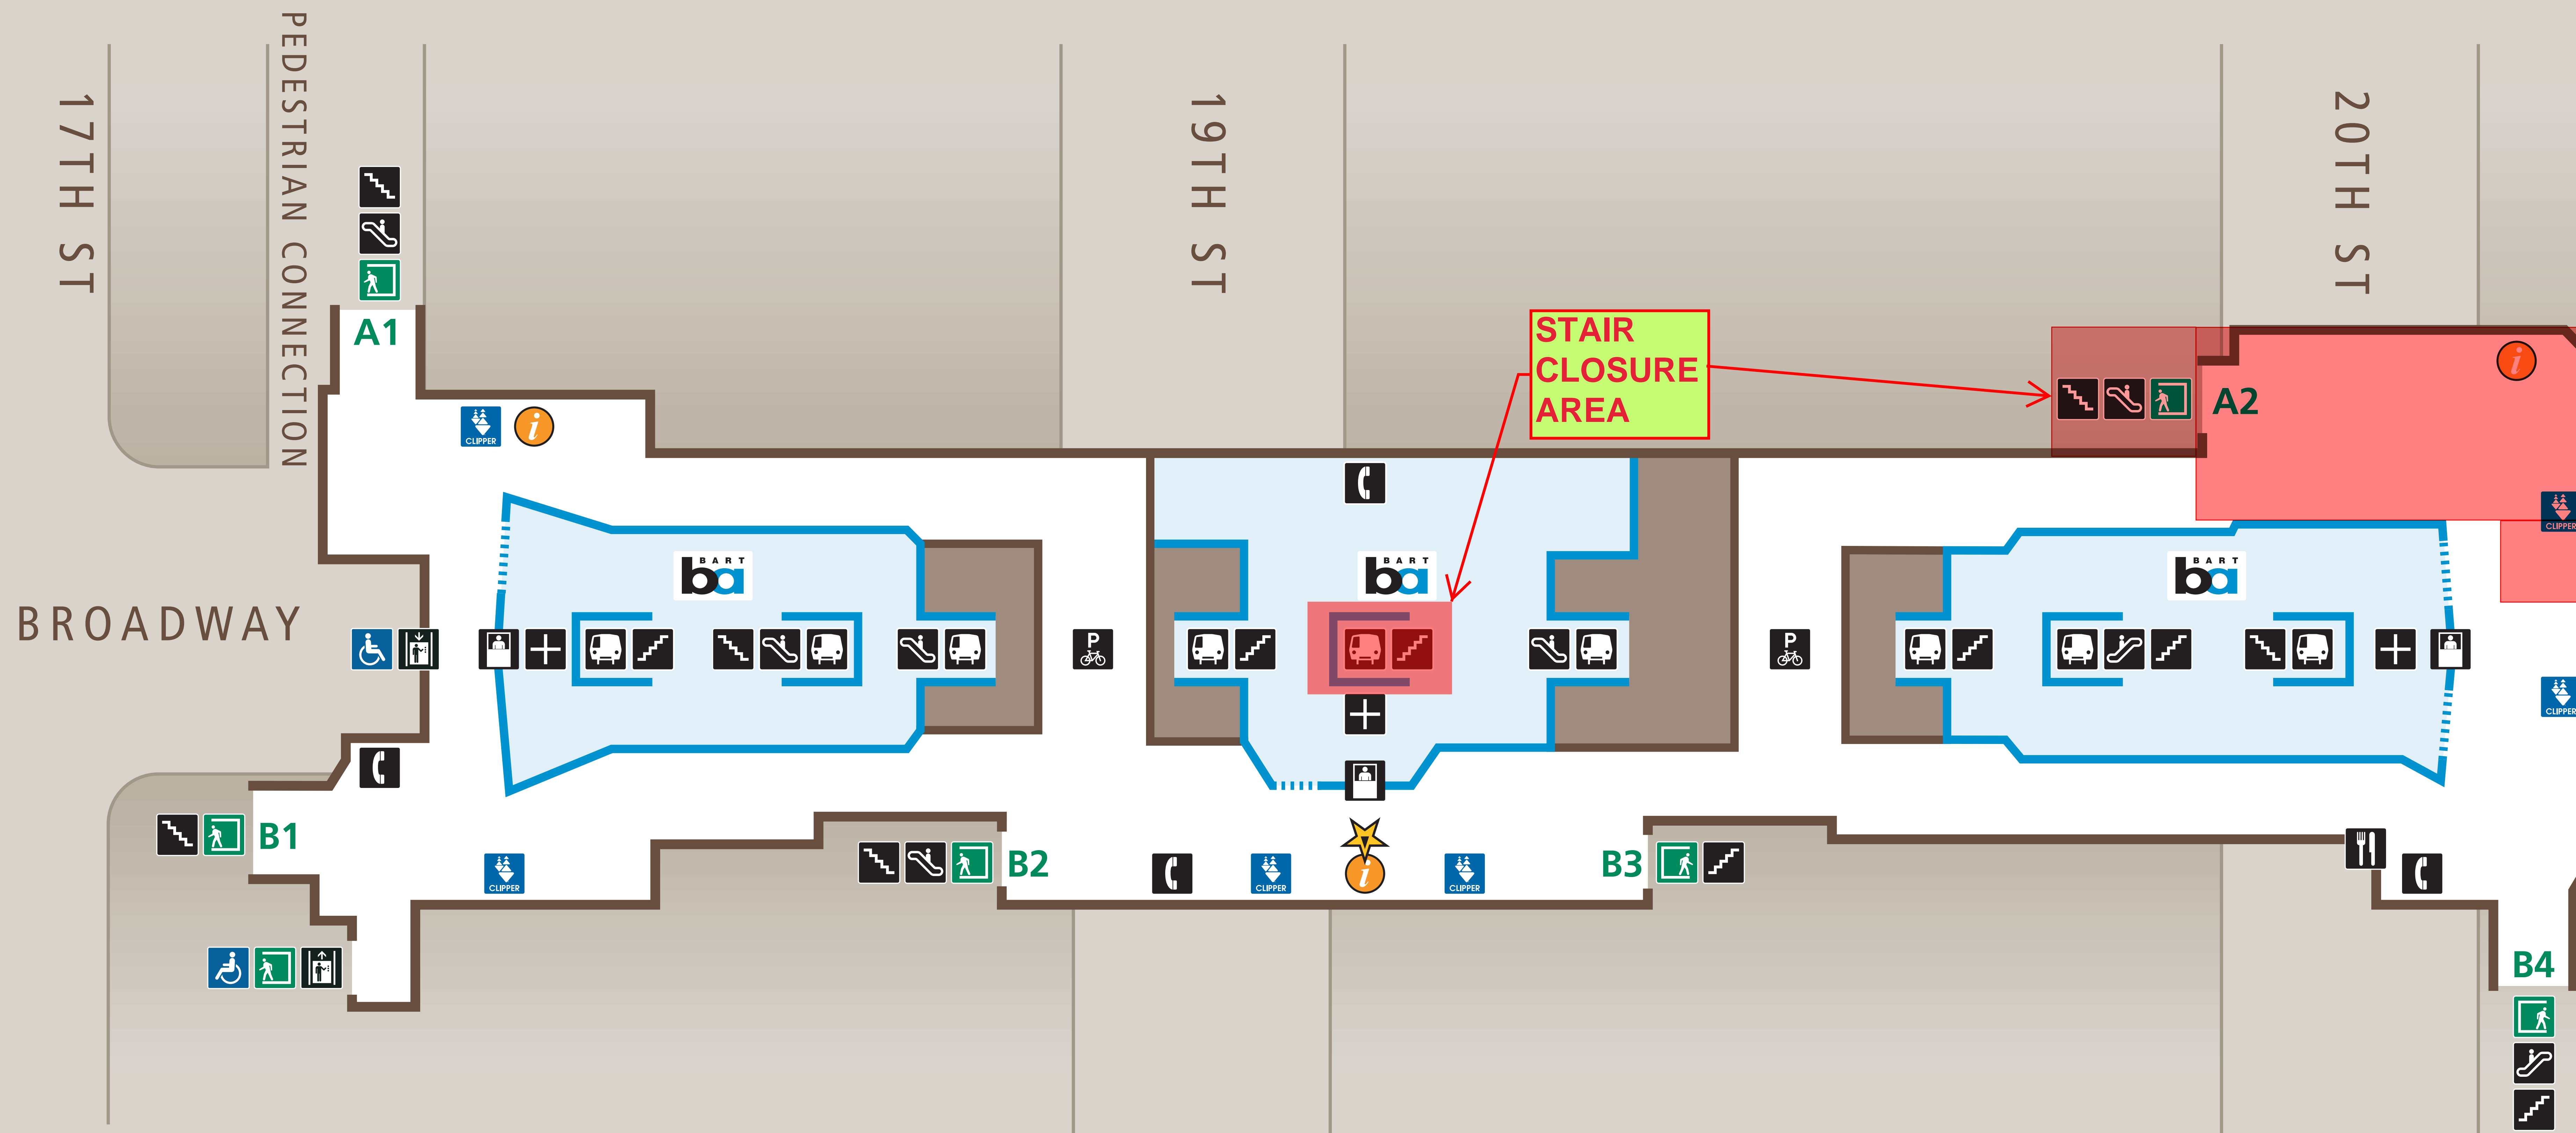

Station Map

Mapa de la estación

車站地圖

Transit Information

19th Street/ Oakland Station

Oakland

↑
To Telegraph Ave

Concourse Plan View