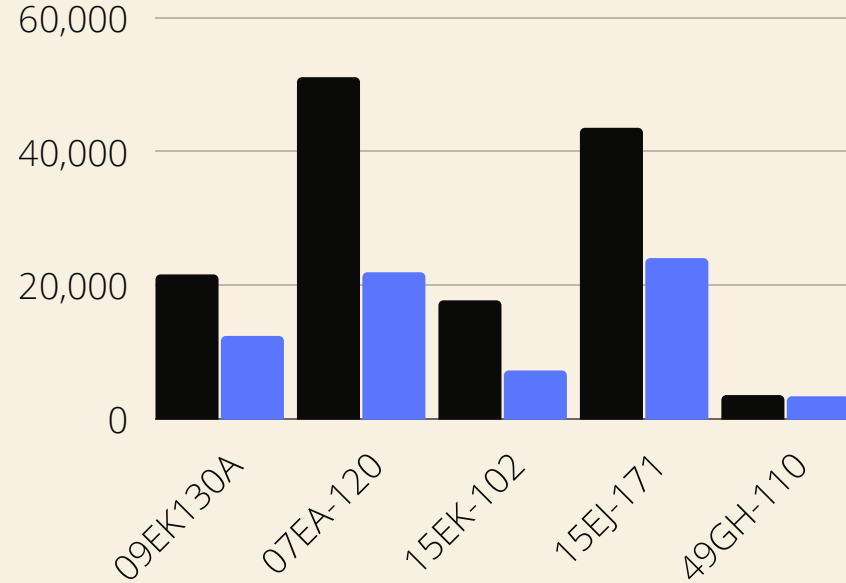

Minority Hours