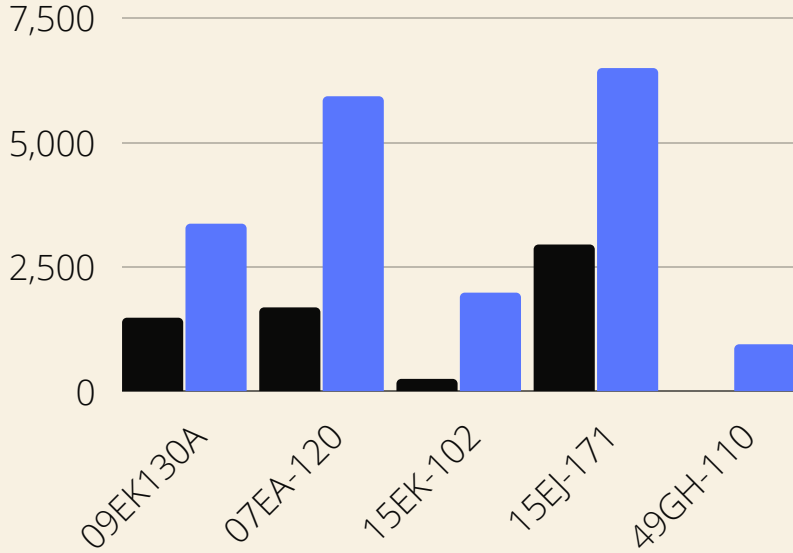

## Female Hours

Actual Hrs  
Goal