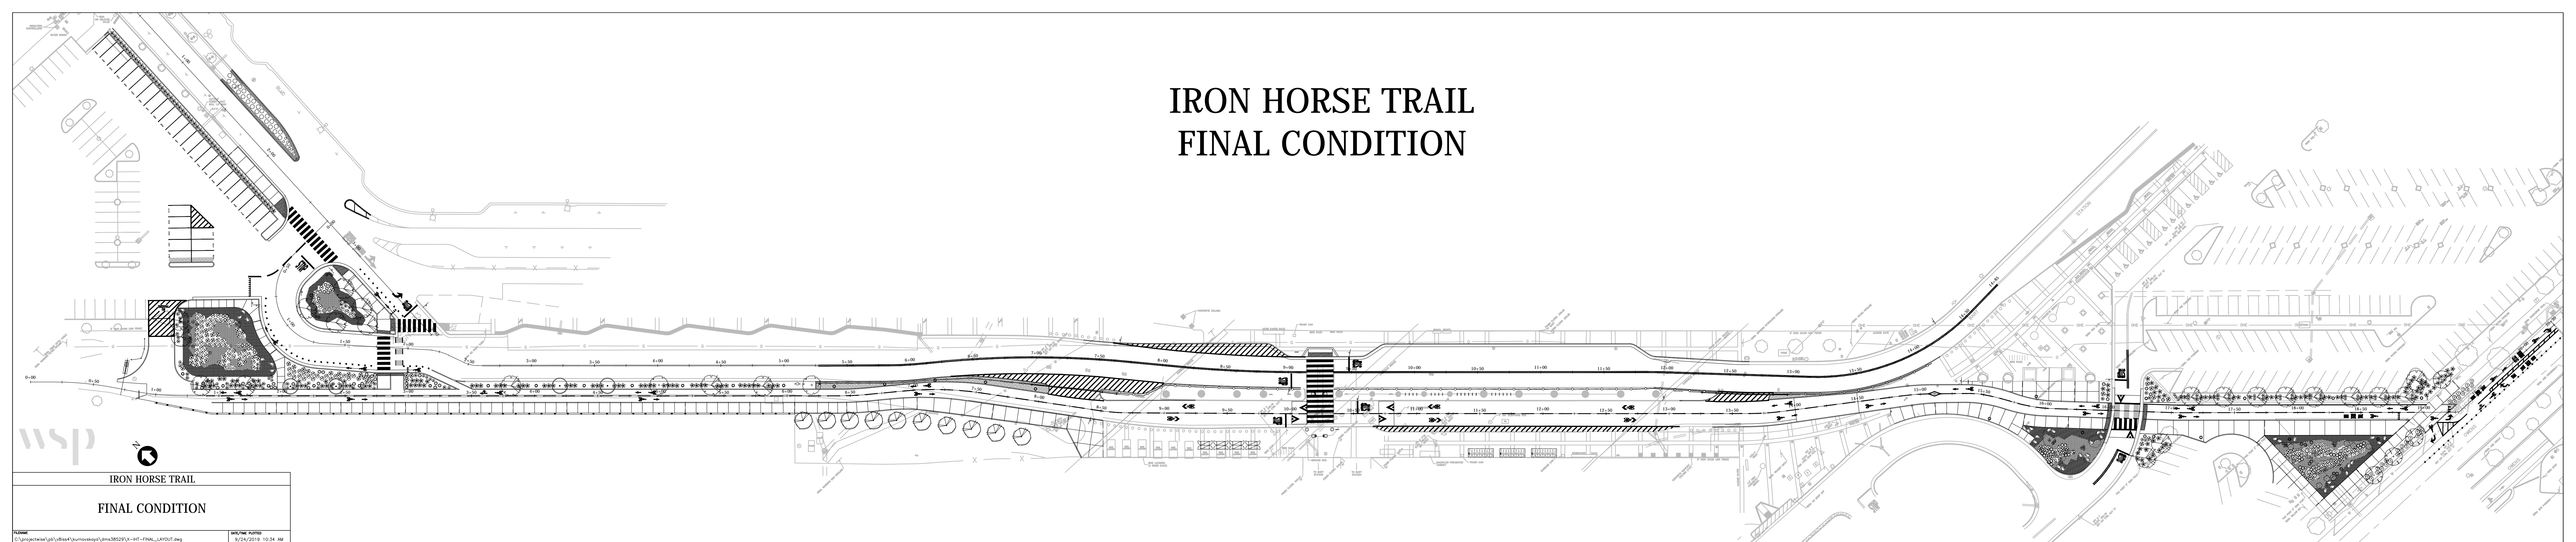

IRON HORSE TRAIL FINAL CONDITION

wsp

IRON HORSE TRAIL
FINAL CONDITION

FILENAME: C:\projectwise\pb\vis4\kurnovakaya\dms38529\X-IHT-FINAL_LAYOUT.dwg
DATE/TIME PLOTTED: 9/24/2019 10:34 AM