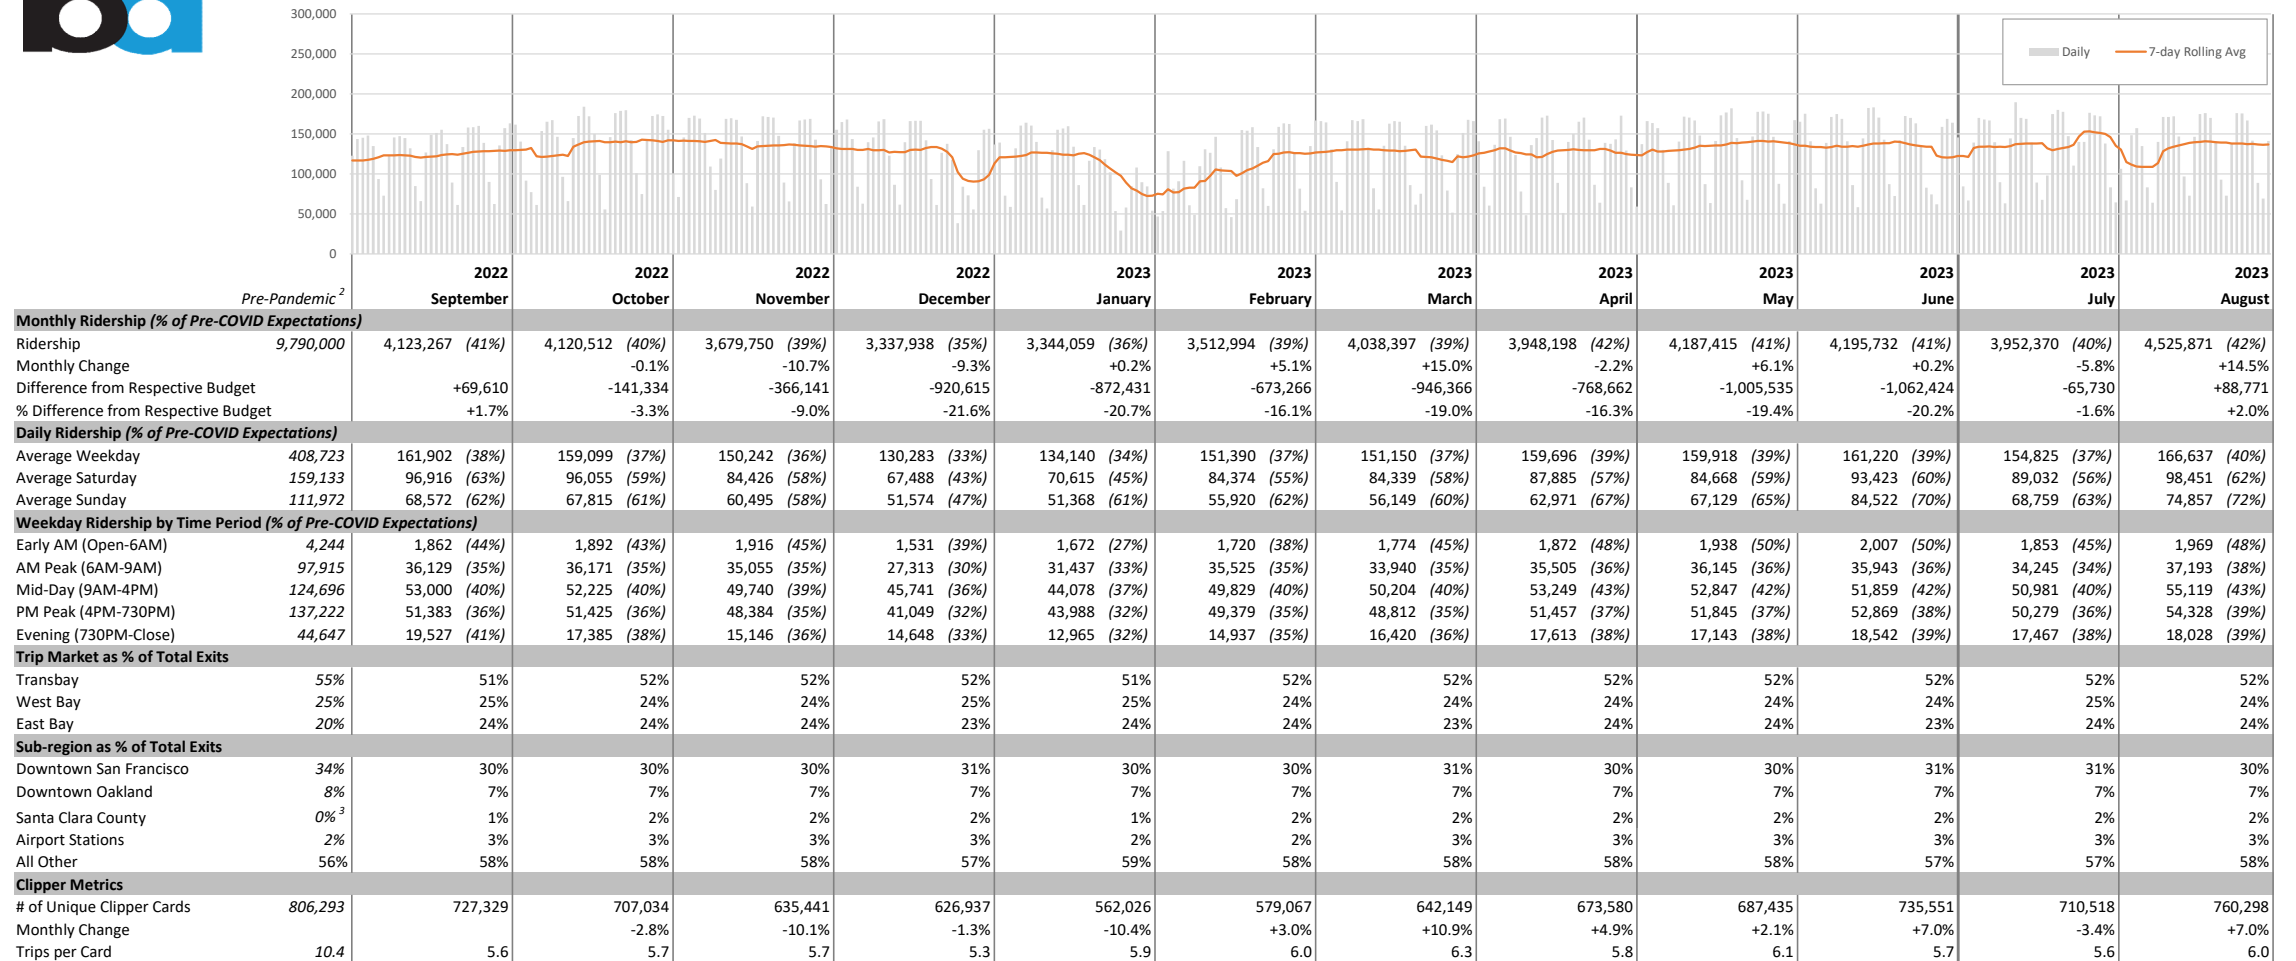

Monthly Ridership Report August and Trailing 12-months¹

- Notes:
1. May through August 2023 ridership is preliminary and unaudited.
 2. Pre-pandemic metrics provided as a generalized baseline. Calculated from 2019 calendar year ridership.
 3. South Bay stations of Milpitas and Berryessa not included in 2019 pre-pandemic, as stations were not open.