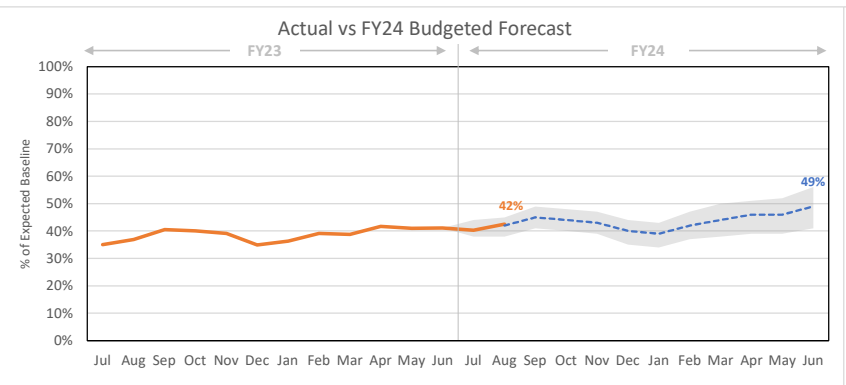

Monthly Ridership Report August and Trailing 12-months¹

- Notes:
1. May through August 2023 ridership is preliminary and unaudited.
 2. Pre-pandemic metrics provided as a generalized baseline. Calculated from 2019 calendar year ridership.
 3. South Bay stations of Milpitas and Berryessa not included in 2019 pre-pandemic, as stations were not open.