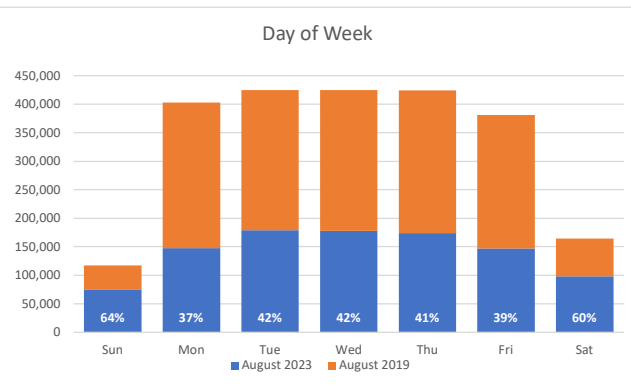

Monthly Ridership Report August and Trailing 12-months¹

- Notes:
1. May through August 2023 ridership is preliminary and unaudited.
 2. Pre-pandemic metrics provided as a generalized baseline. Calculated from 2019 calendar year ridership.
 3. South Bay stations of Milpitas and Berryessa not included in 2019 pre-pandemic, as stations were not open.