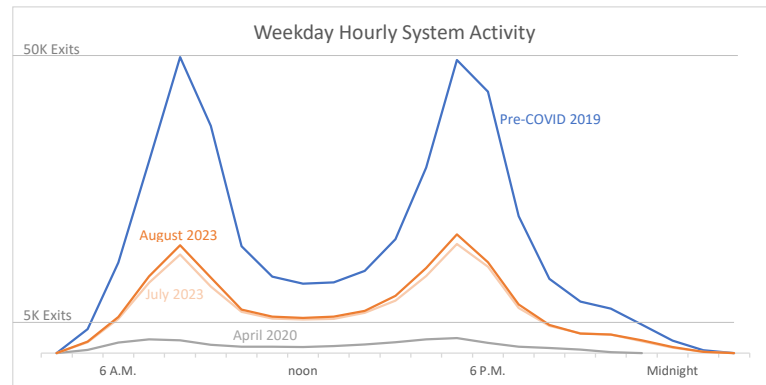

Monthly Ridership Report August and Trailing 12-months¹

- Notes:
1. May through August 2023 ridership is preliminary and unaudited.
 2. Pre-pandemic metrics provided as a generalized baseline. Calculated from 2019 calendar year ridership.
 3. South Bay stations of Milpitas and Berryessa not included in 2019 pre-pandemic, as stations were not open.