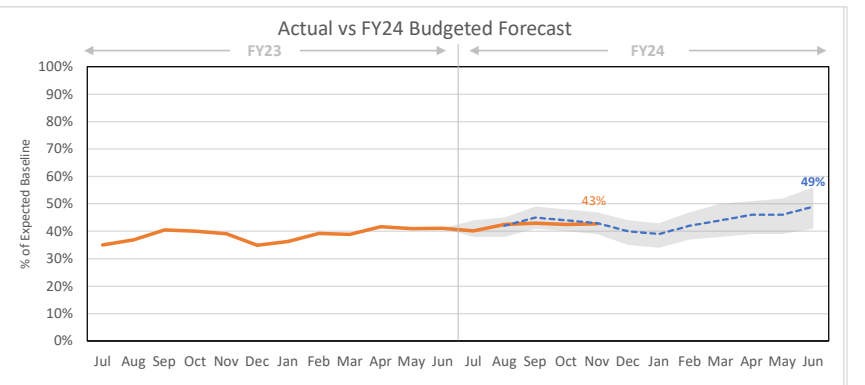

Monthly Ridership Report November and Trailing 12-months¹

- Notes:
1. May through November 2023 ridership is preliminary and unaudited.
 2. Pre-pandemic metrics provided as a generalized baseline. Calculated from 2019 calendar year ridership.
 3. South Bay stations of Milpitas and Berryessa not included in 2019 pre-pandemic, as stations were not open.