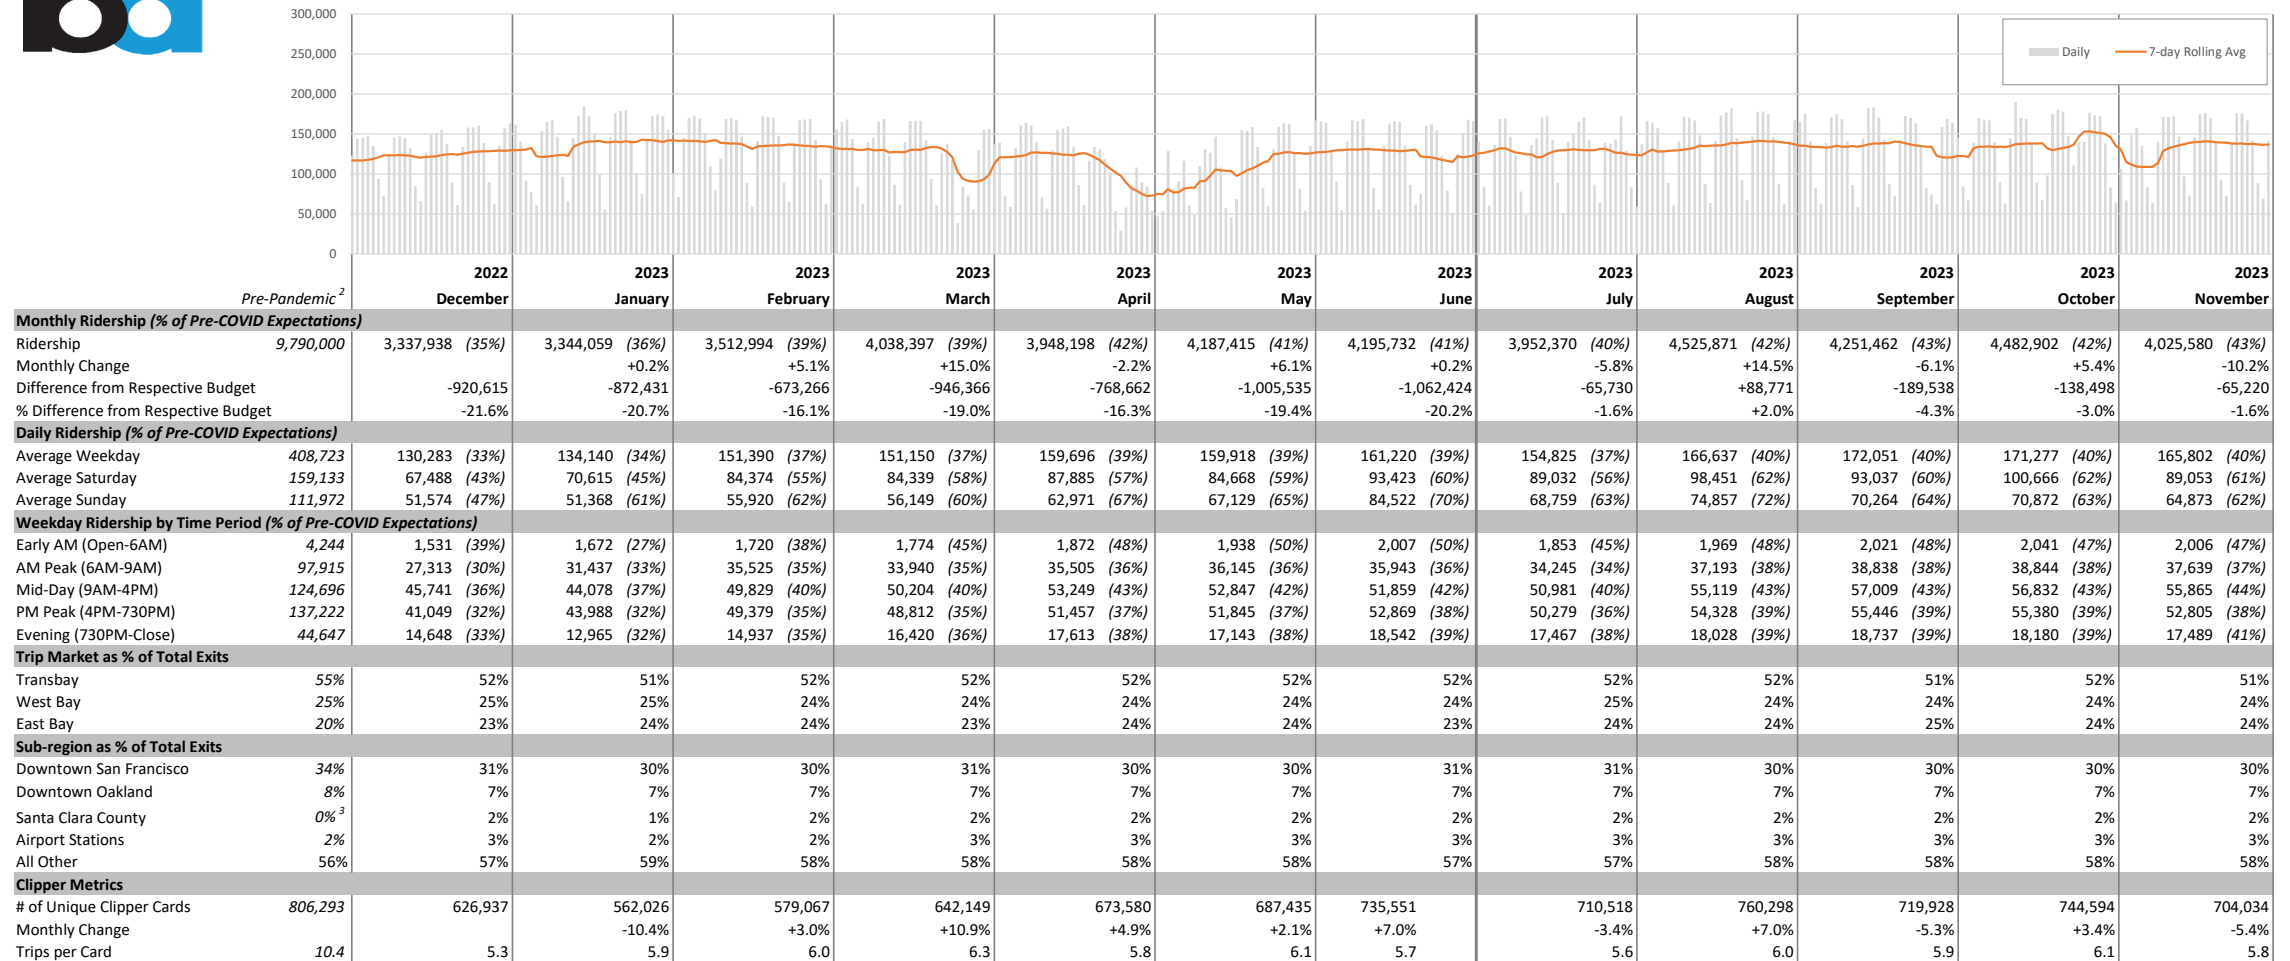

Monthly Ridership Report November and Trailing 12-months¹

- Notes:
1. May through November 2023 ridership is preliminary and unaudited.
 2. Pre-pandemic metrics provided as a generalized baseline. Calculated from 2019 calendar year ridership.
 3. South Bay stations of Milpitas and Berryessa not included in 2019 pre-pandemic, as stations were not open.