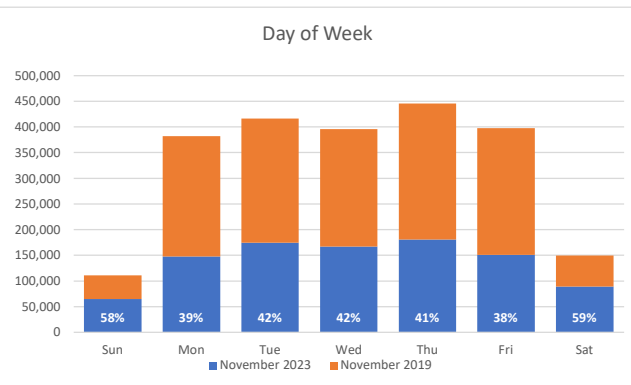

Monthly Ridership Report November and Trailing 12-months¹

- Notes:
1. May through November 2023 ridership is preliminary and unaudited.
 2. Pre-pandemic metrics provided as a generalized baseline. Calculated from 2019 calendar year ridership.
 3. South Bay stations of Milpitas and Berryessa not included in 2019 pre-pandemic, as stations were not open.