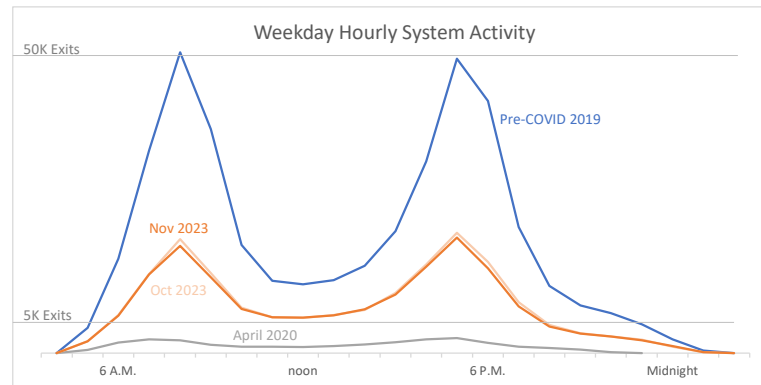

Monthly Ridership Report November and Trailing 12-months¹

- Notes:
1. May through November 2023 ridership is preliminary and unaudited.
 2. Pre-pandemic metrics provided as a generalized baseline. Calculated from 2019 calendar year ridership.
 3. South Bay stations of Milpitas and Berryessa not included in 2019 pre-pandemic, as stations were not open.