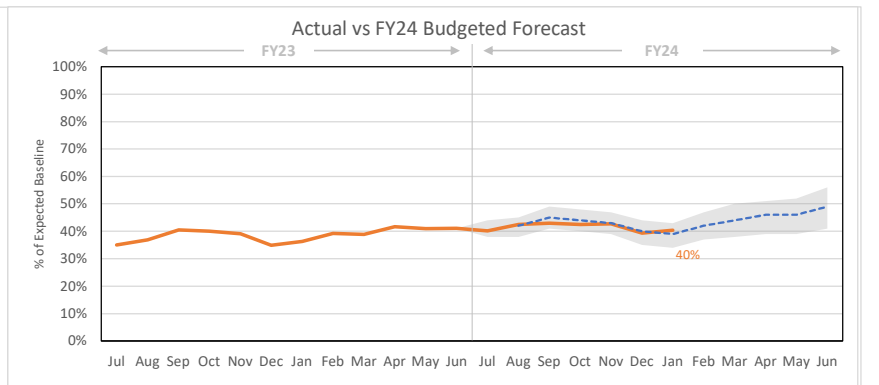

Monthly Ridership Report January and Trailing 12-months¹

- Notes:
1. January 2024 ridership is preliminary and unaudited.
 2. Pre-pandemic metrics provided as a generalized baseline. Calculated from 2019 calendar year ridership.
 3. South Bay stations of Milpitas and Berryessa not included in 2019 pre-pandemic, as stations were not open.