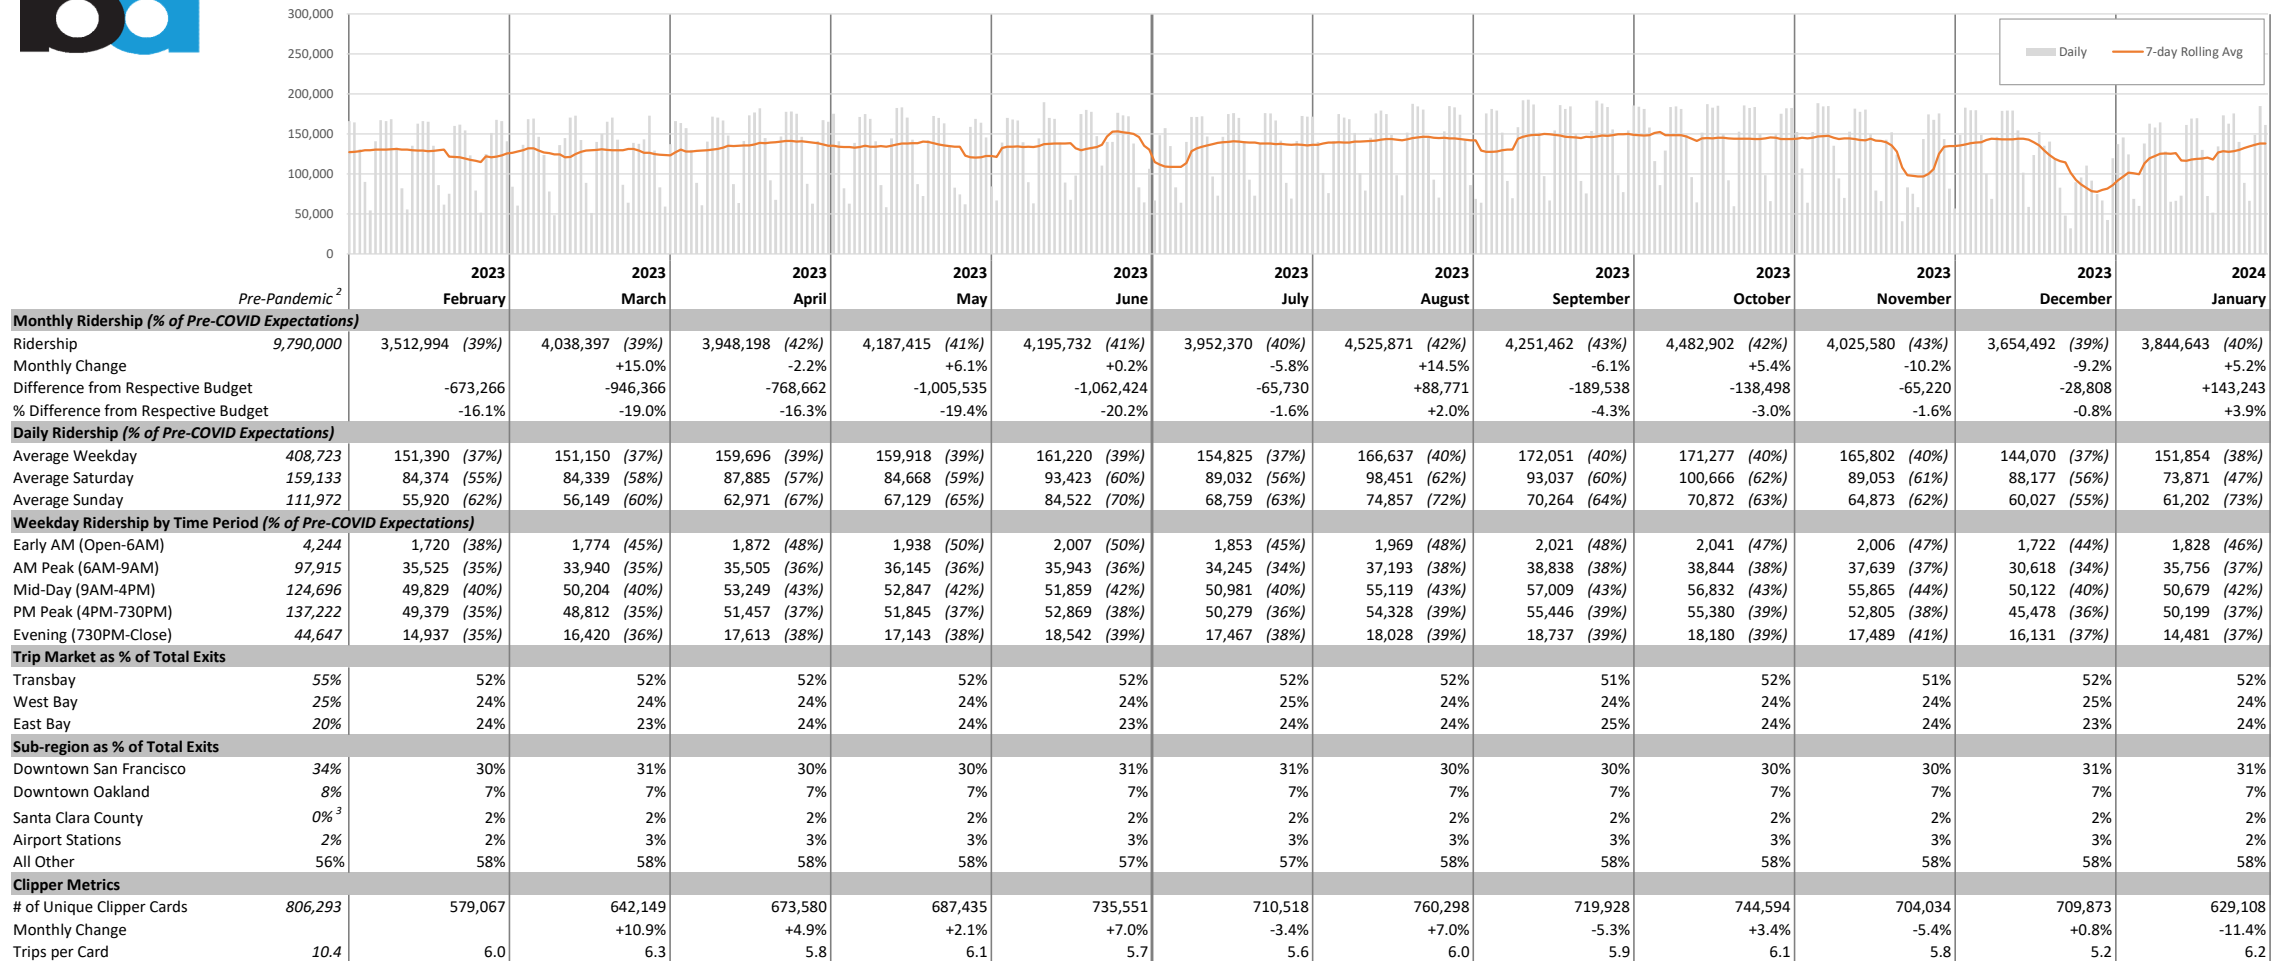

Monthly Ridership Report January and Trailing 12-months¹

- Notes:
1. January 2024 ridership is preliminary and unaudited.
 2. Pre-pandemic metrics provided as a generalized baseline. Calculated from 2019 calendar year ridership.
 3. South Bay stations of Milpitas and Berryessa not included in 2019 pre-pandemic, as stations were not open.