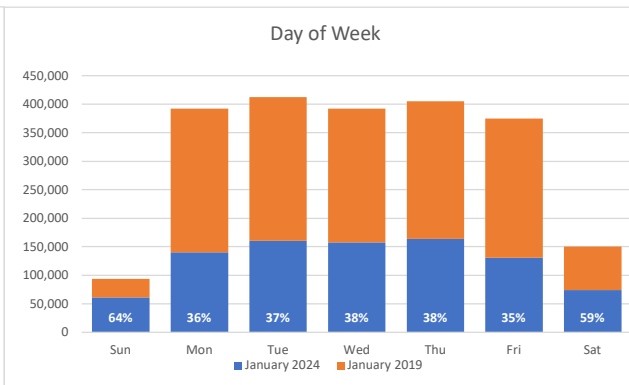

Monthly Ridership Report January and Trailing 12-months¹

- Notes:
1. January 2024 ridership is preliminary and unaudited.
 2. Pre-pandemic metrics provided as a generalized baseline. Calculated from 2019 calendar year ridership.
 3. South Bay stations of Milpitas and Berryessa not included in 2019 pre-pandemic, as stations were not open.