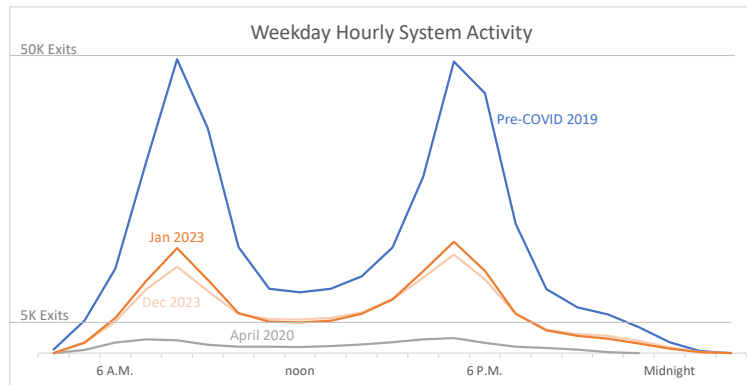

Monthly Ridership Report January and Trailing 12-months¹

- Notes:
1. January 2024 ridership is preliminary and unaudited.
 2. Pre-pandemic metrics provided as a generalized baseline. Calculated from 2019 calendar year ridership.
 3. South Bay stations of Milpitas and Berryessa not included in 2019 pre-pandemic, as stations were not open.