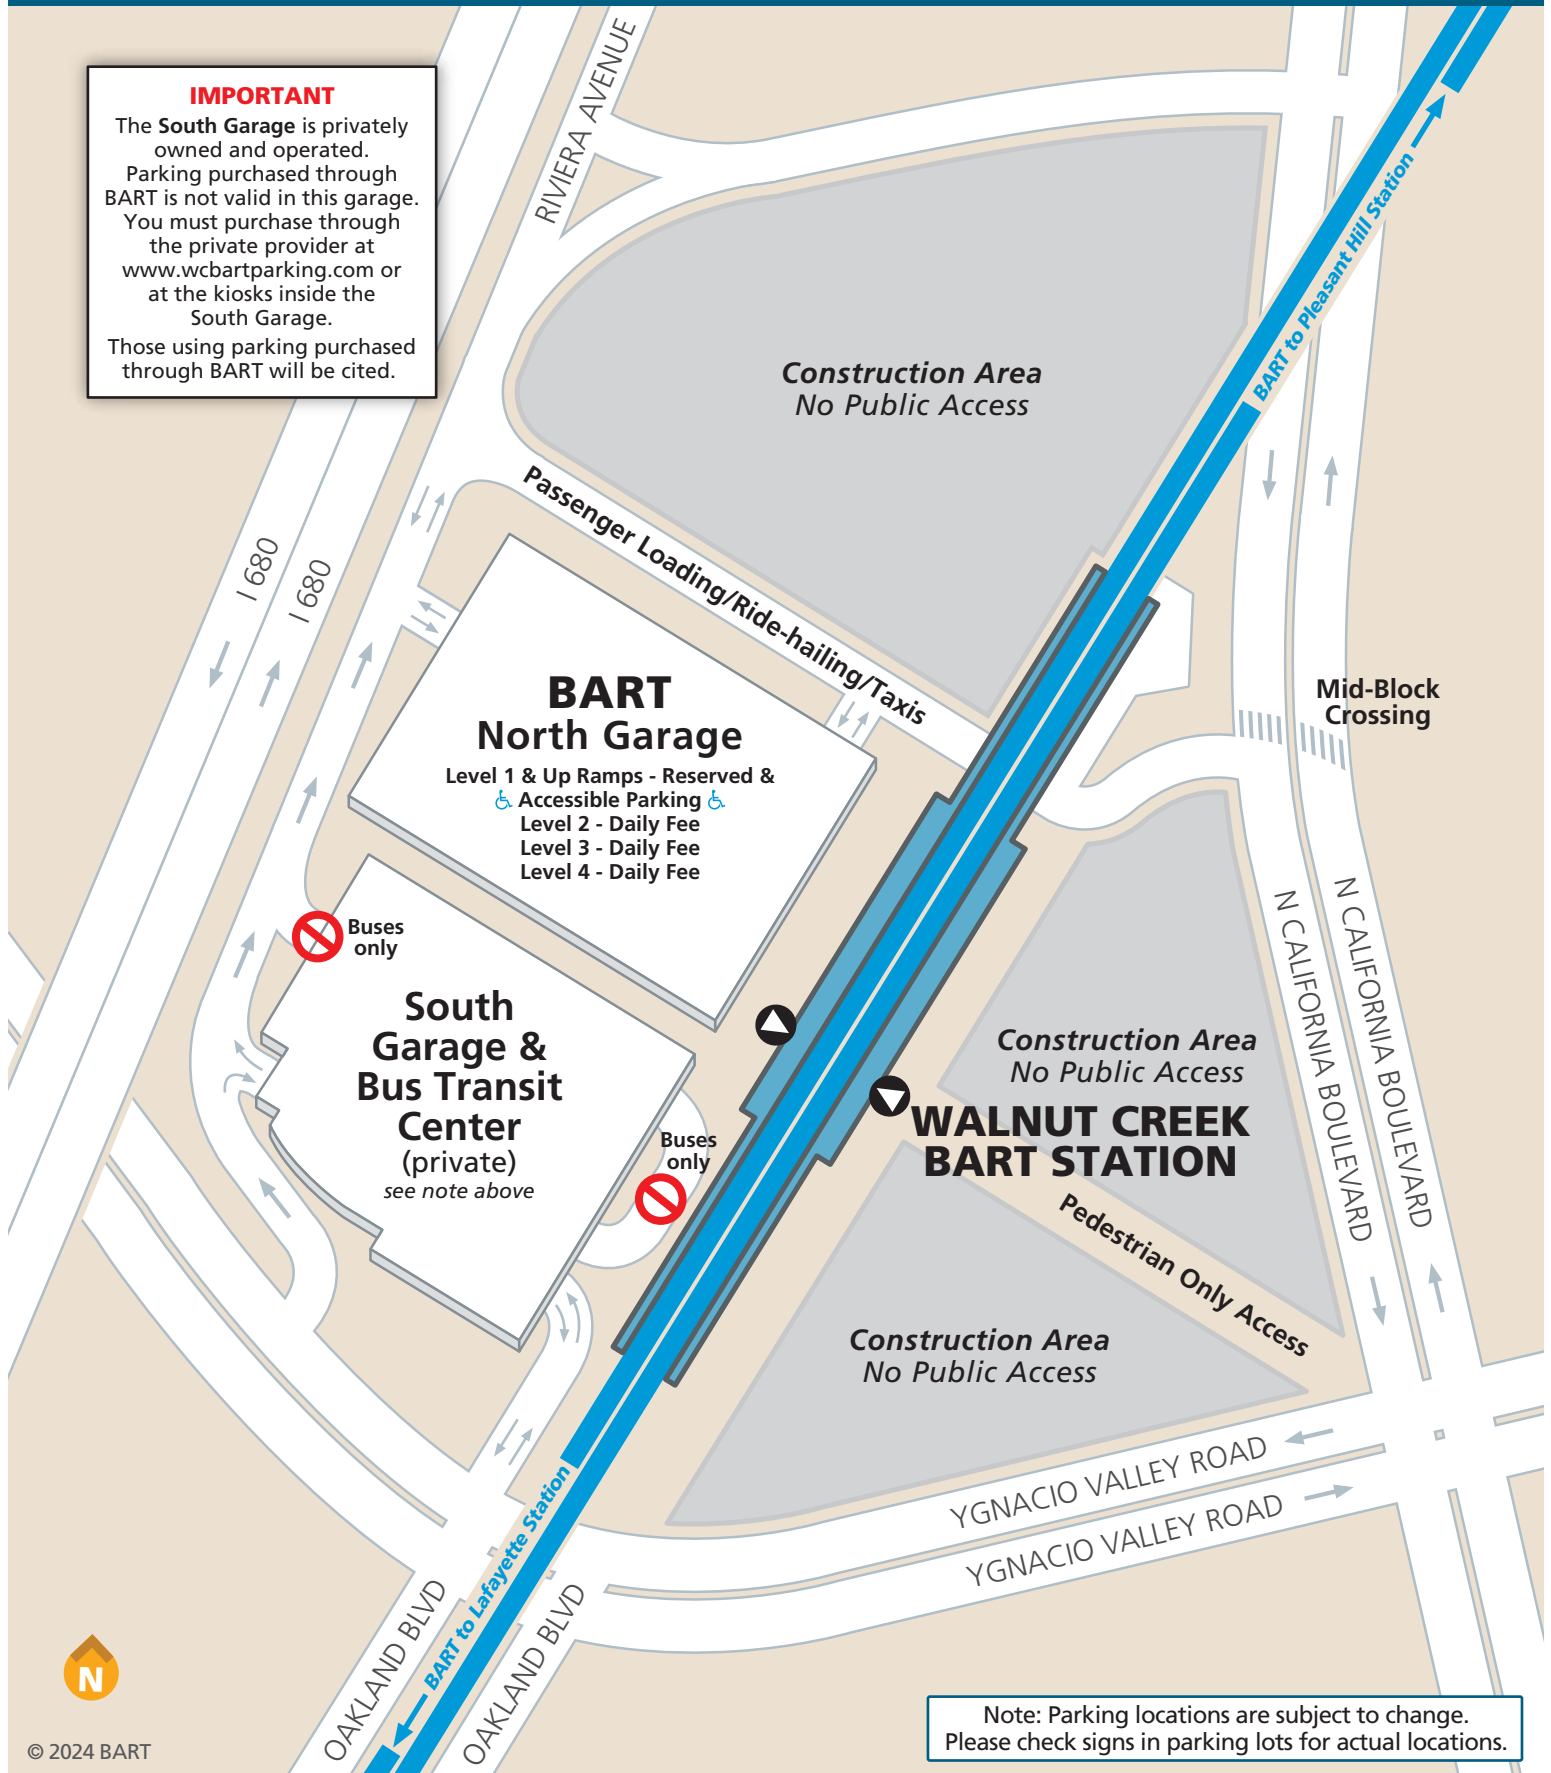

BART Parking Walnut Creek

IMPORTANT

The **South Garage** is privately owned and operated. Parking purchased through BART is not valid in this garage. You must purchase through the private provider at www.wcbartparking.com or at the kiosks inside the South Garage. Those using parking purchased through BART will be cited.

Note: Parking locations are subject to change. Please check signs in parking lots for actual locations.