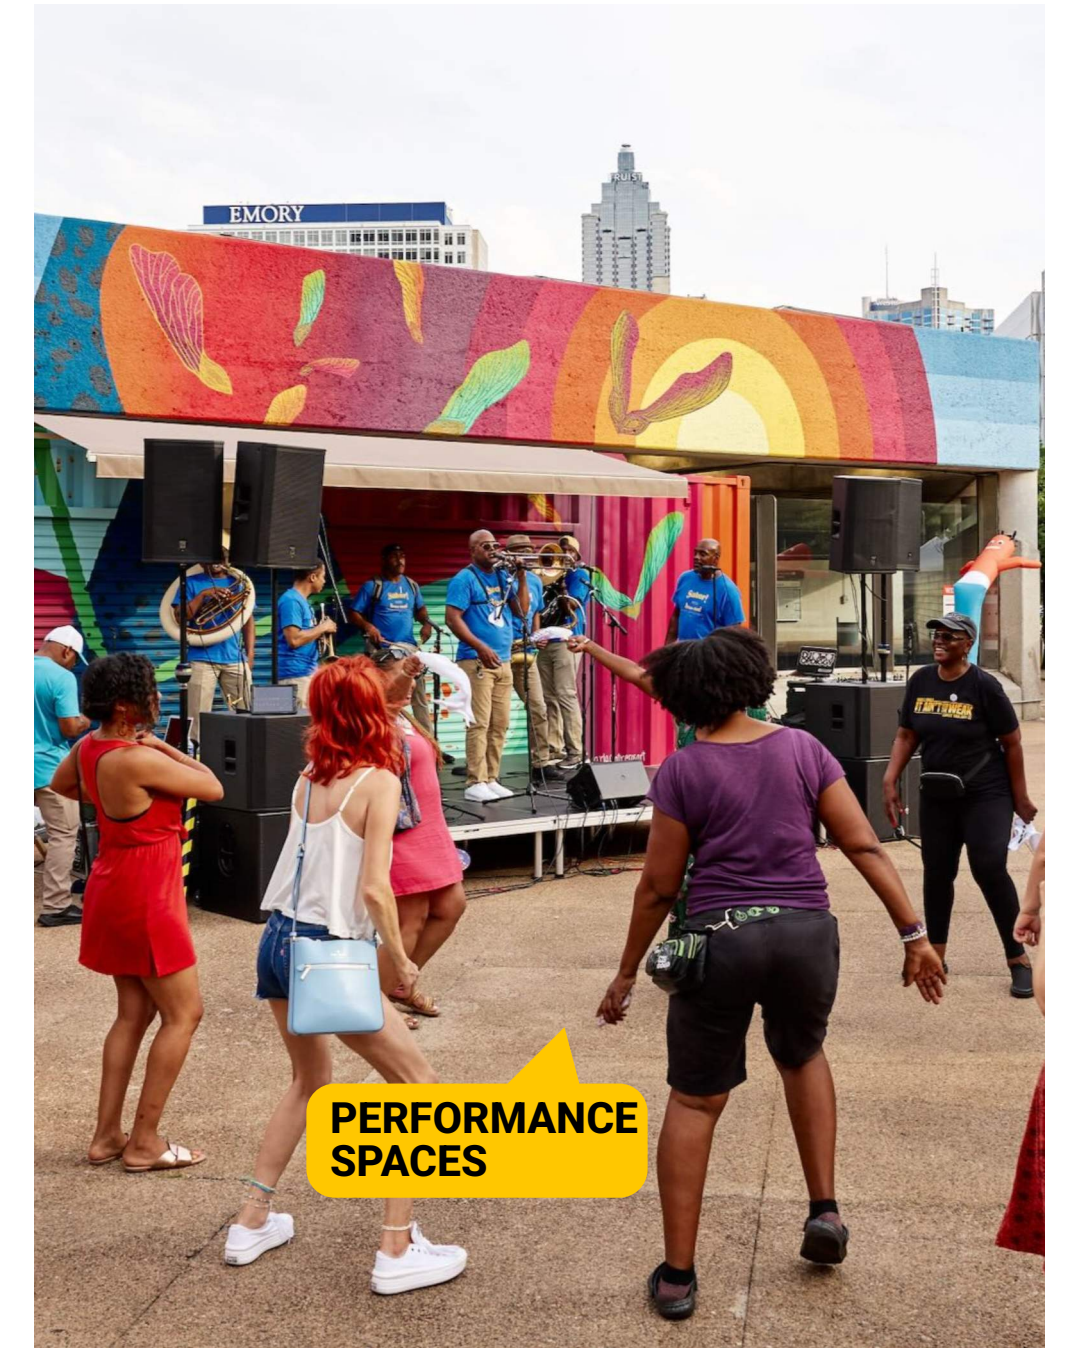

Design Goals

Active Edges and Security

Spanish

活躍邊界+ 安全保障

Active Edges

Spanish

活躍邊界

Leverage new housing project, to increase eyes on the plaza and create an active building front.

Spanish

Chinese