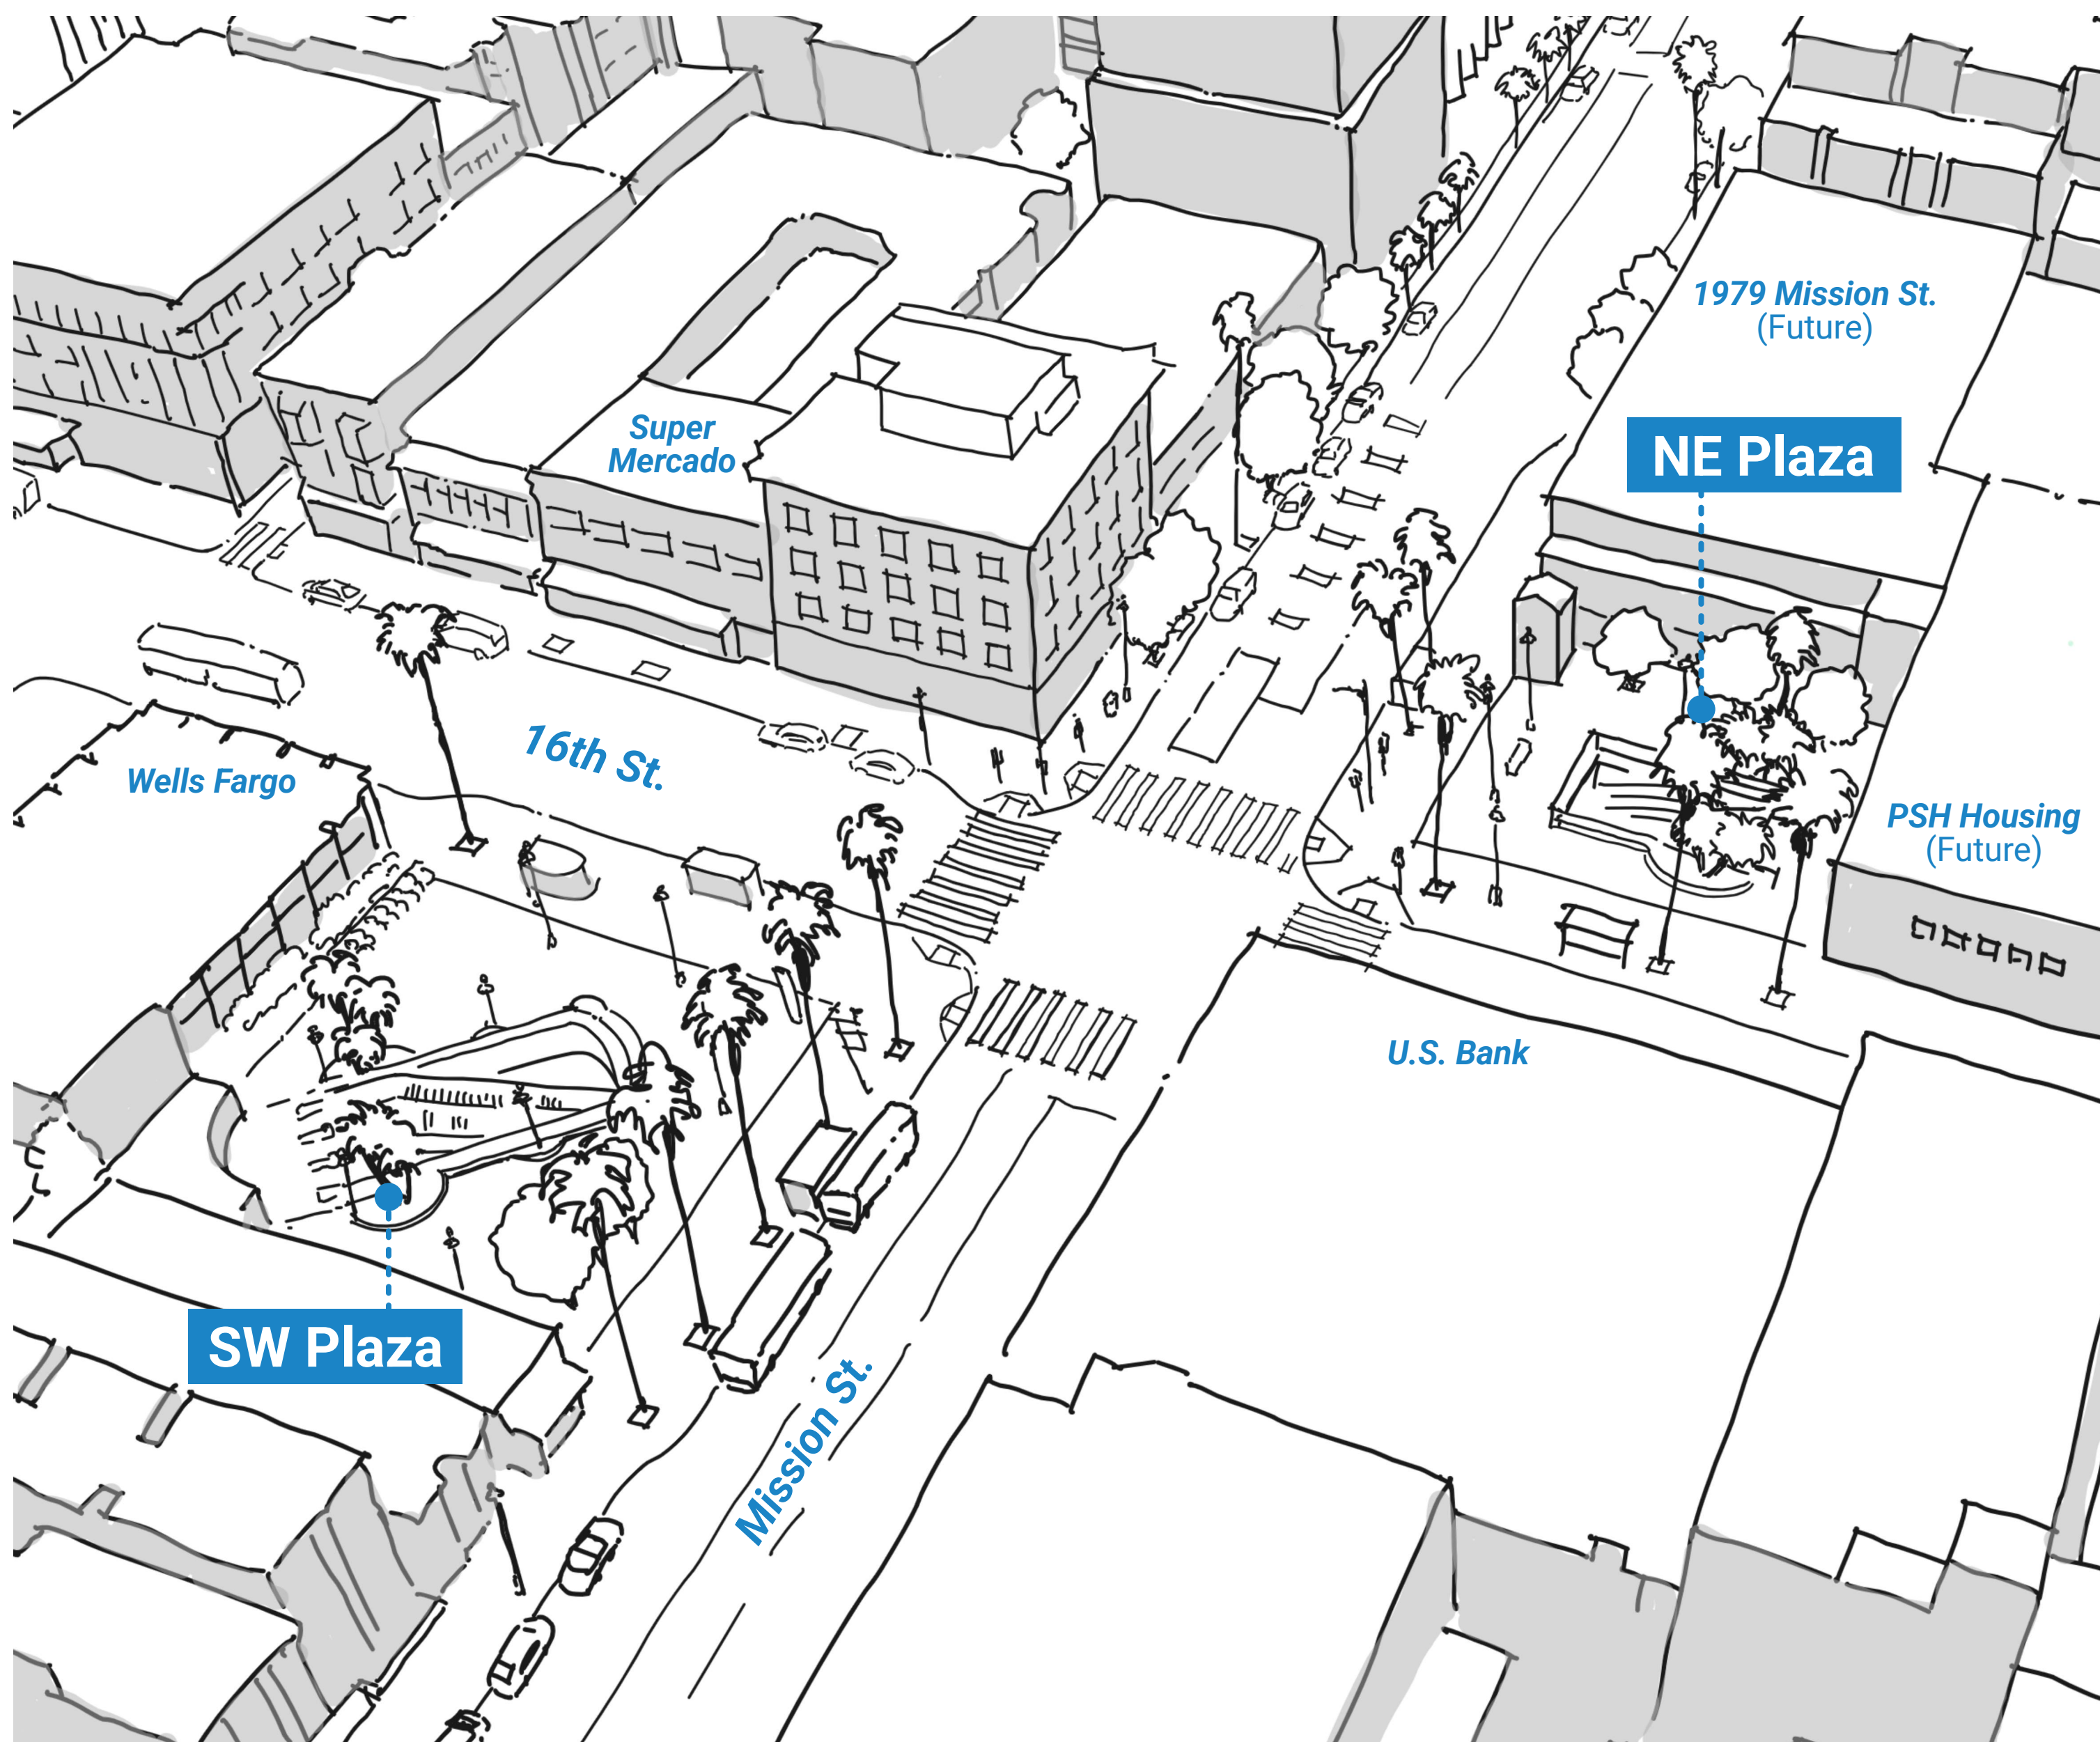

Spanish

目前還有哪些不足？

16th St. BART Plaza

Process + Input Thus Far...

Spanish

流程 + 目前投入

Existing Site

Spanish

Chinese

Input thus Far...

Spanish

Chinese

- Gateway to the Mission
Spanish
Chinese
- Community Engagement
Spanish
Chinese
- Open Plaza for all Transit Users (Muni, UCSF, etc.)
Spanish
Chinese
- Plaza is "Welcome & Safe"
Spanish
Chinese
- Safety & Security
Spanish
Chinese
- Site and Community Specific Signage
Spanish
Chinese
- Community Led Art Collaborations
Spanish
Chinese