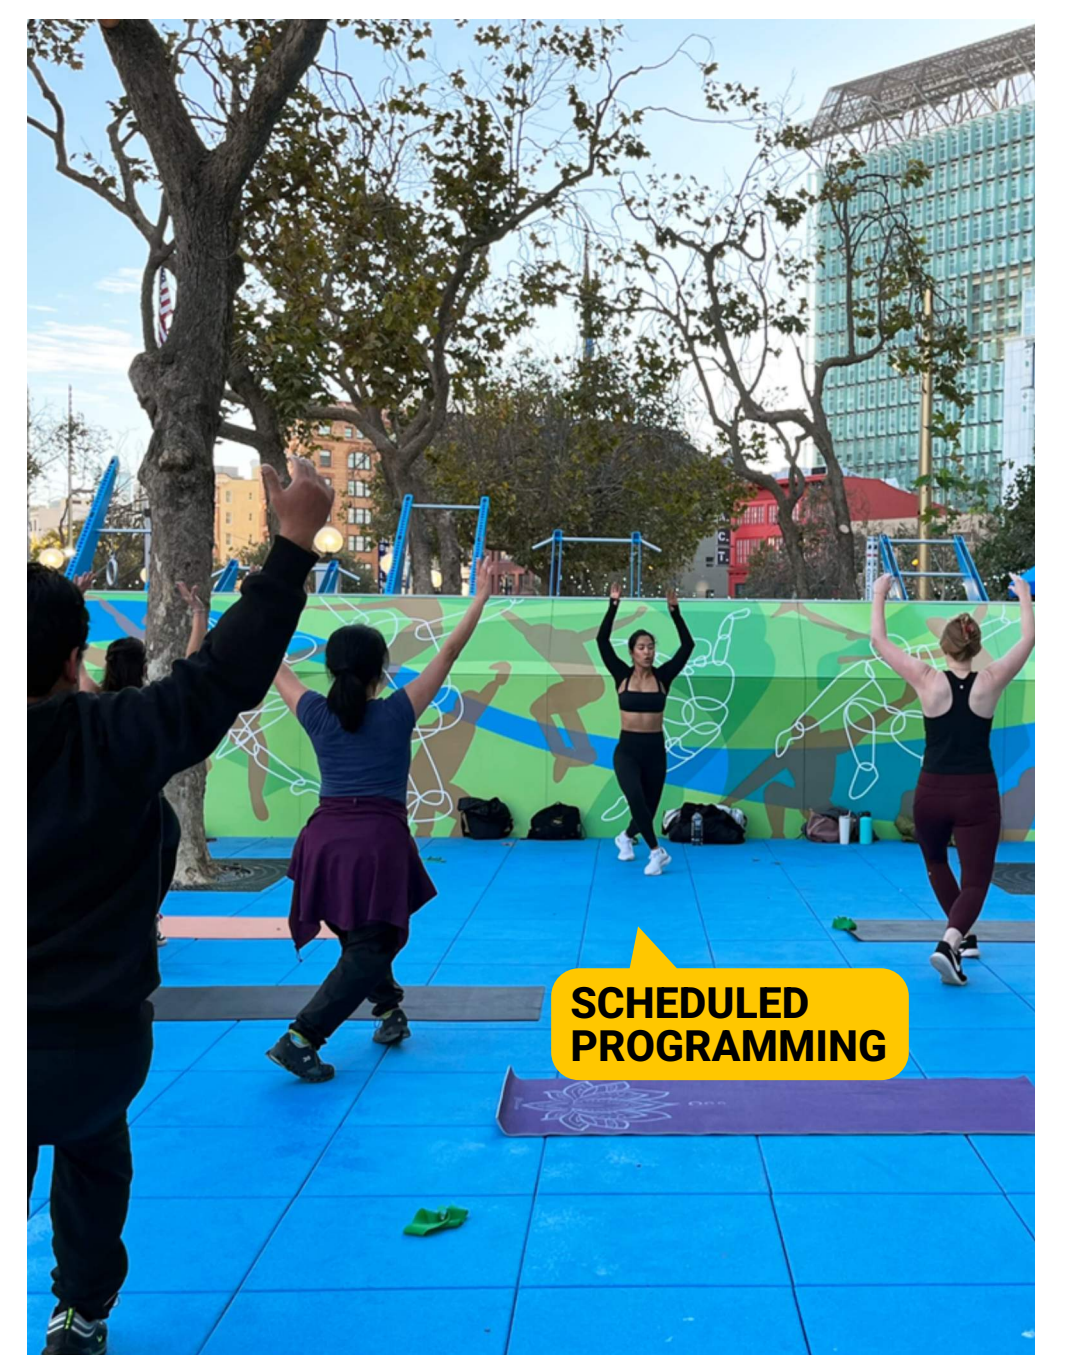

Activation

Spanish

場所激活

Work with community partners to activate and program plazas.

Spanish

Chinese

What are we missing?

Spanish

目前還有哪些不足？