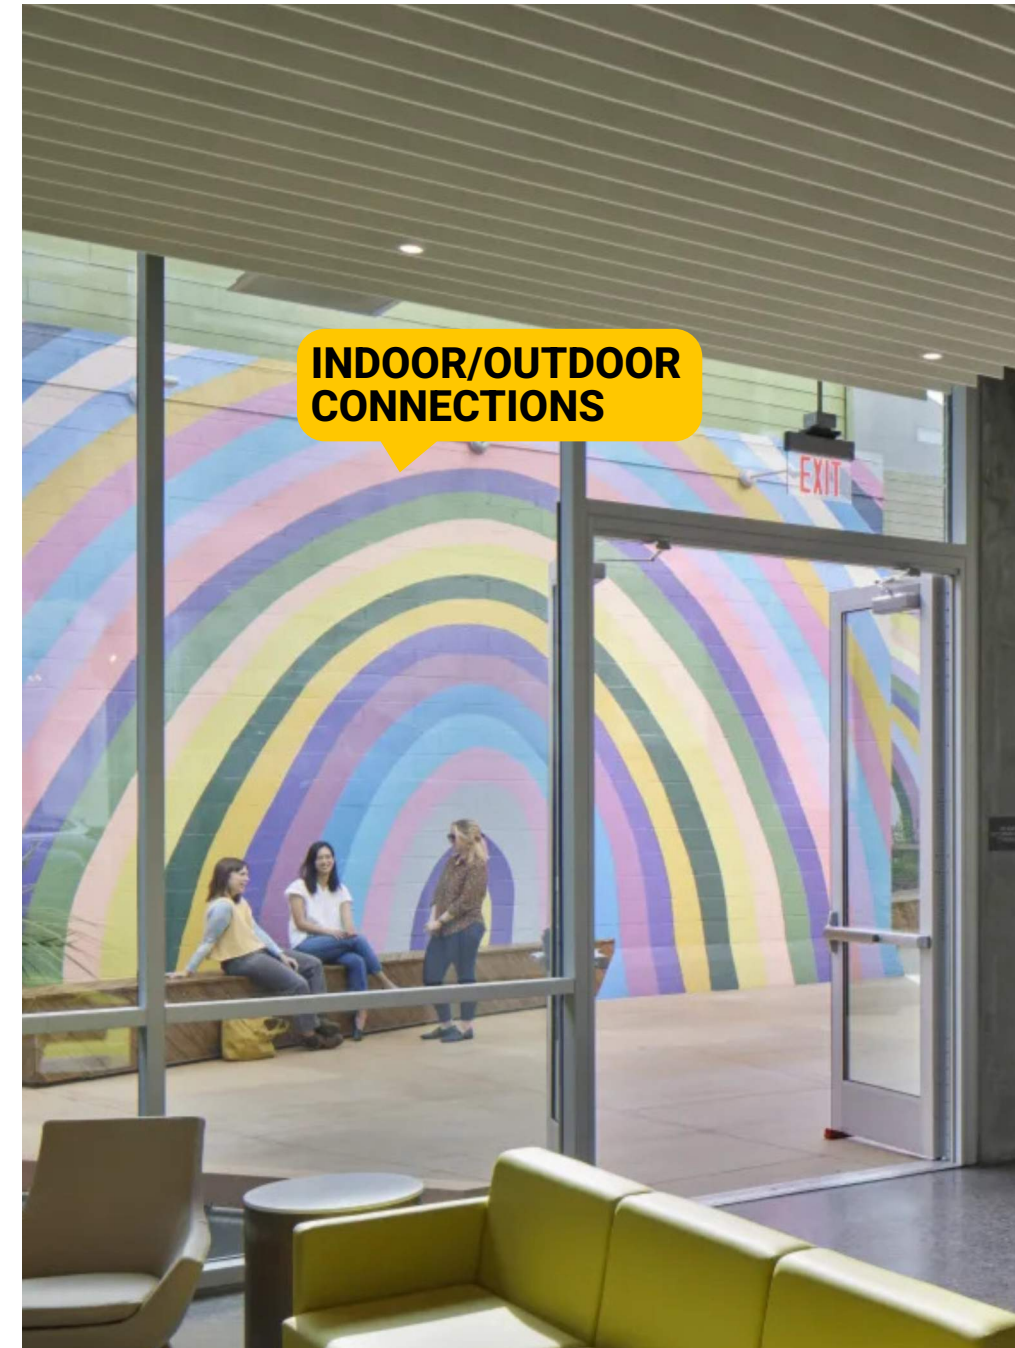

Design Goals

Active Edges and Security

Spanish

活躍邊界+ 安全保障

Active Edges

Spanish

活躍邊界

Leverage new housing project, to increase eyes on the plaza and create an active building front.

Spanish

Chinese