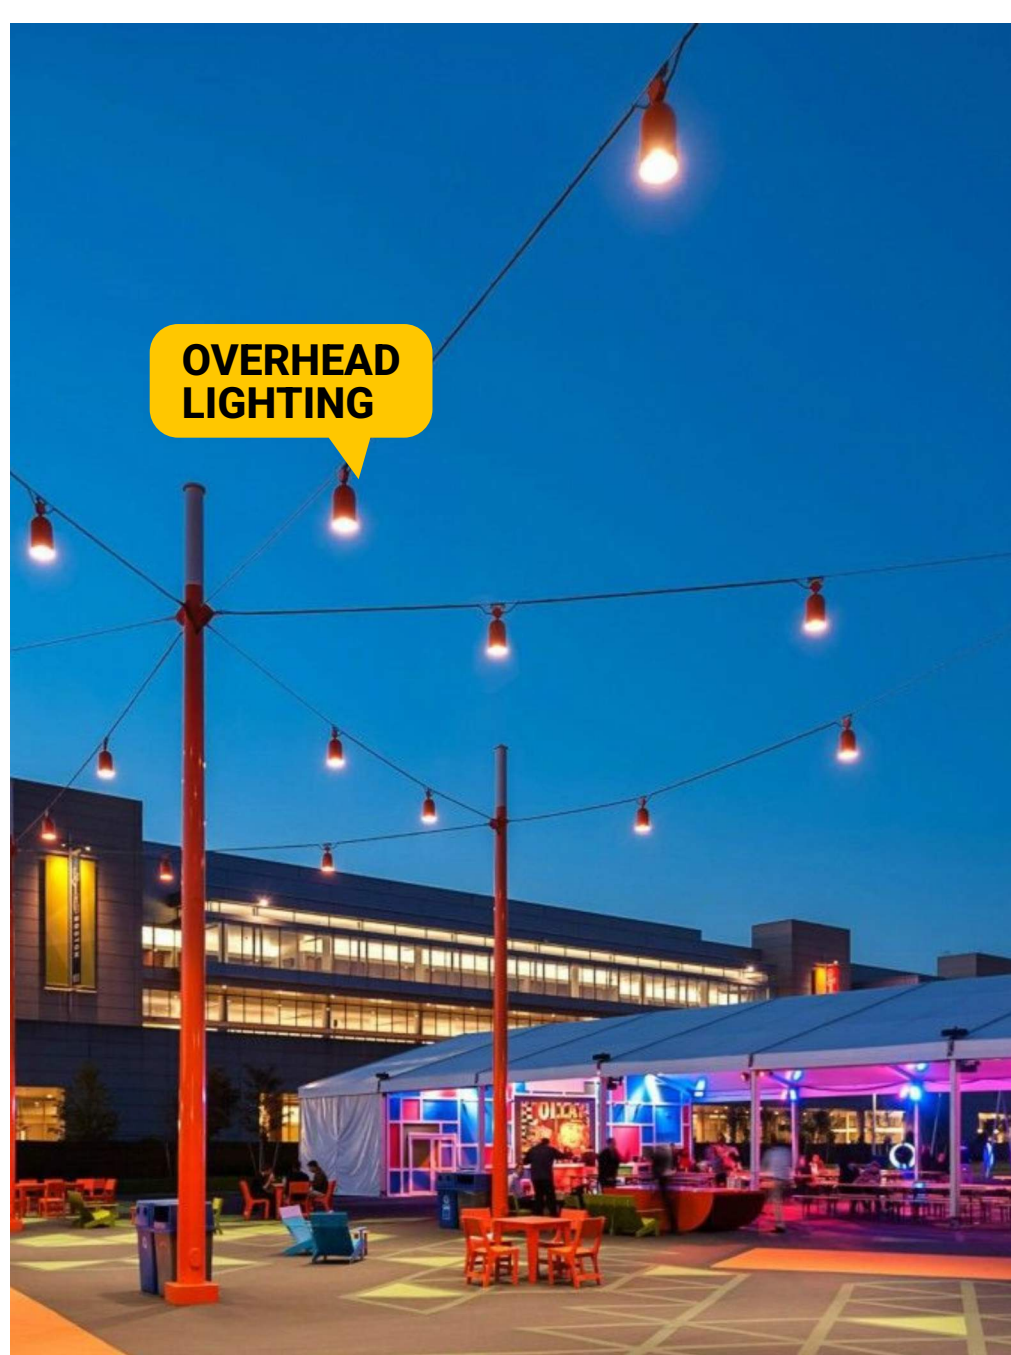

Security

Spanish

安全保障

Redesign plazas so that they are inviting and safe for all, and more easily observed by the community and BART PD/SFPD.

Spanish

Chinese