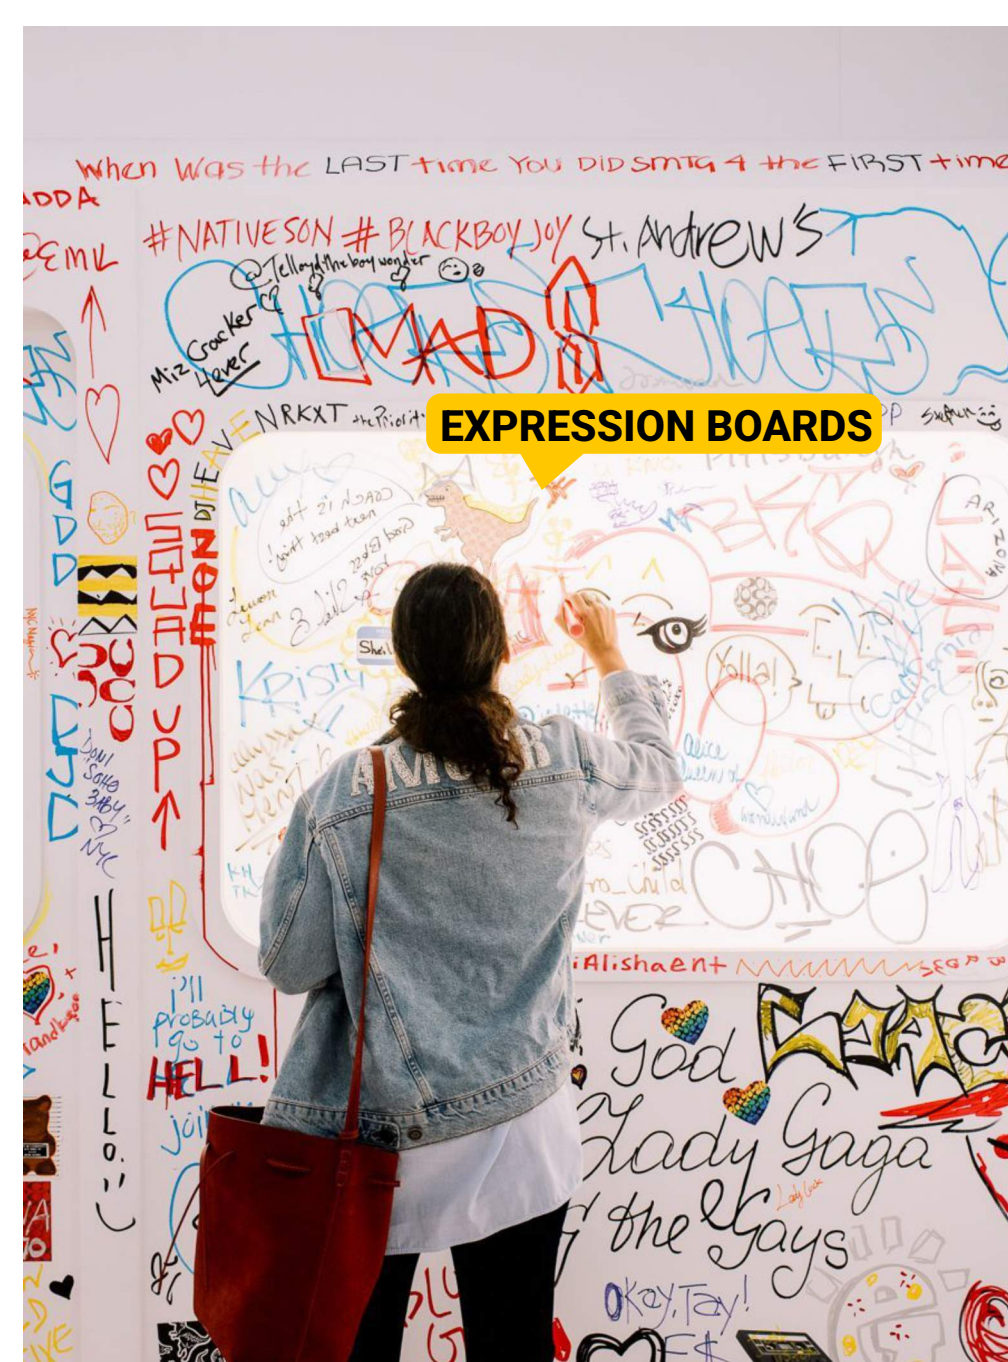

Maintenance

Spanish

管理維護

Upgrade to durable materials that withstand harsh urban conditions.

Spanish

Chinese

What are we missing?

Spanish

目前還有哪些不足？