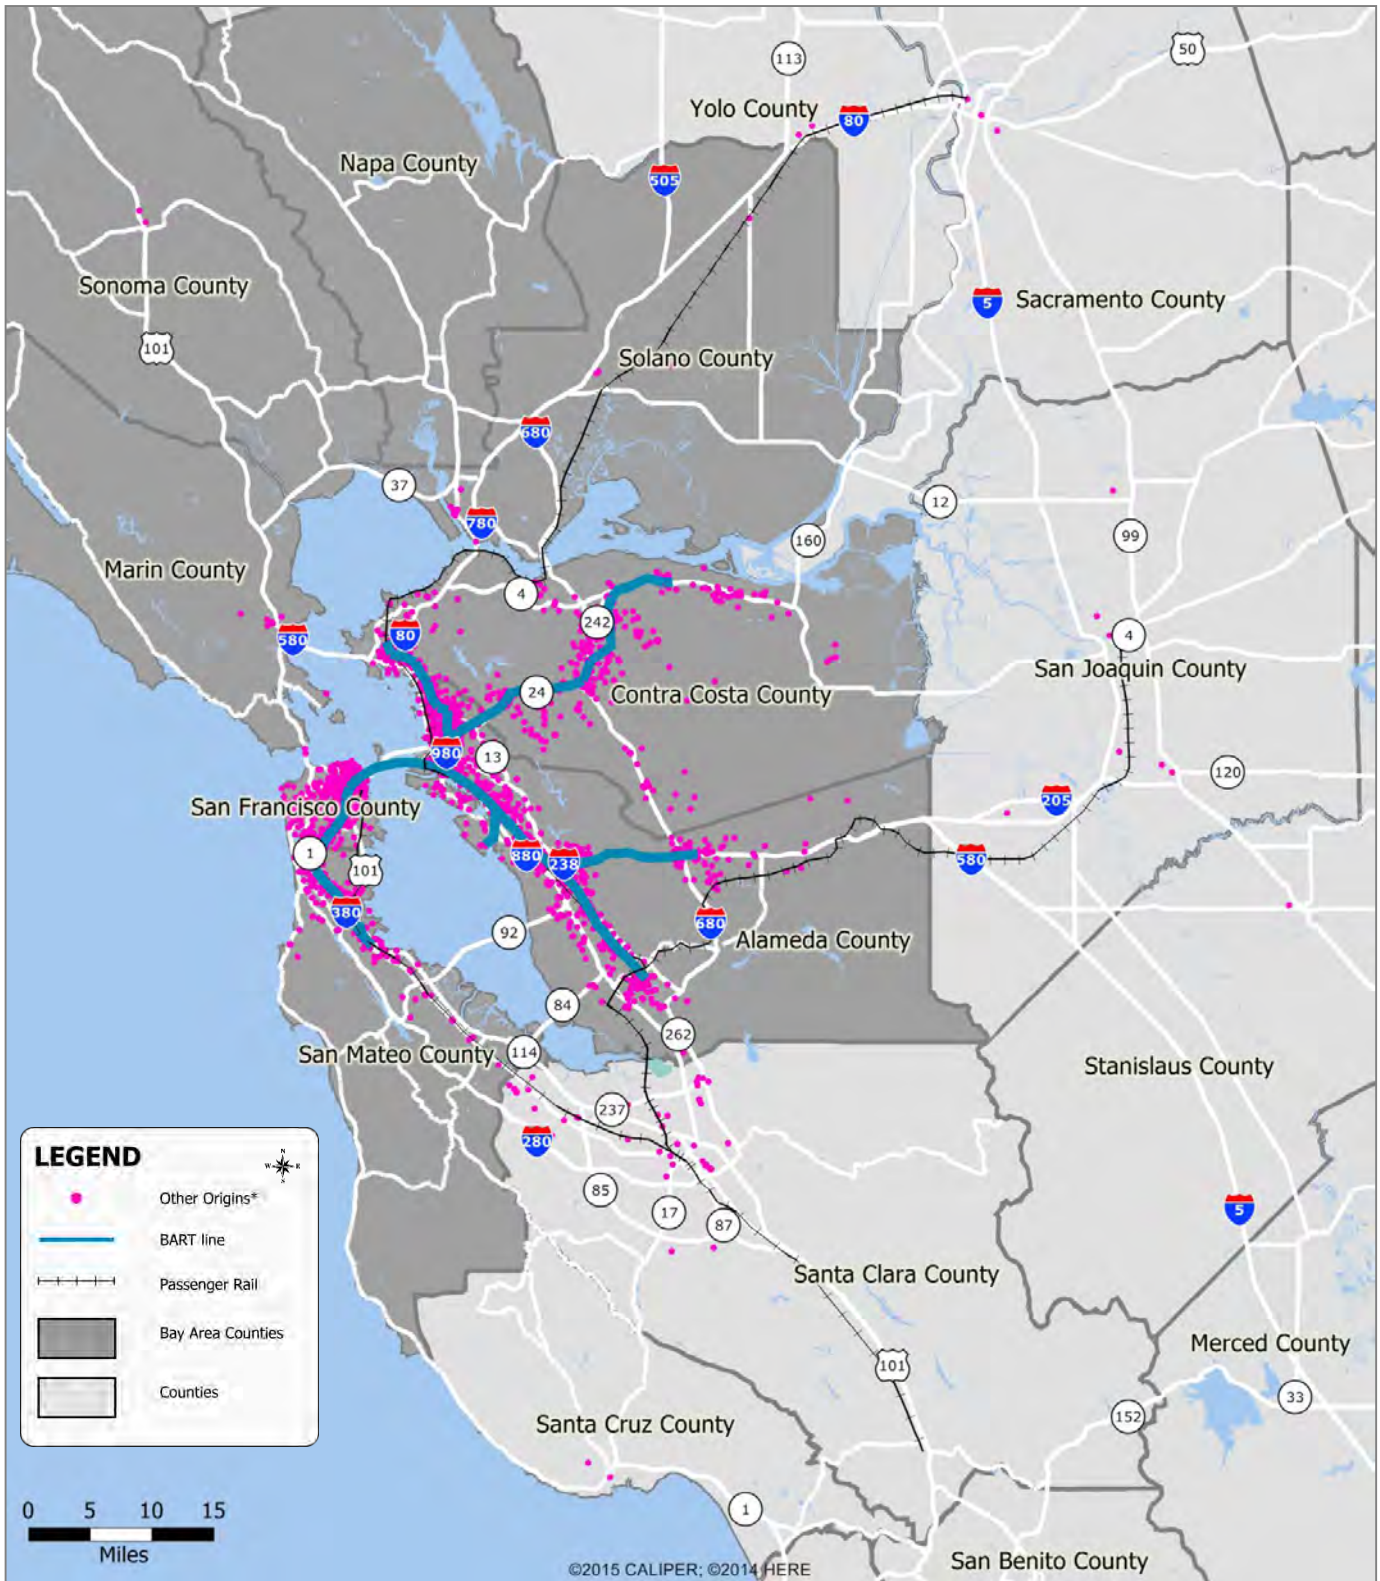

Regional Overview: Home Locations of BART Riders

2015 BART Station Profile Study (weekday). Data shown on this map are not weighted.

Regional Overview: Work Locations of BART Riders

2015 BART Station Profile Study (weekday). Data shown on this map are not weighted.

Regional Overview: Other Locations of BART Riders*

2015 BART Station Profile Study (weekday). Data shown on this map are not weighted.

*Other locations include places other than home or work, such as schools, shopping areas, entertainment venues, and airports.