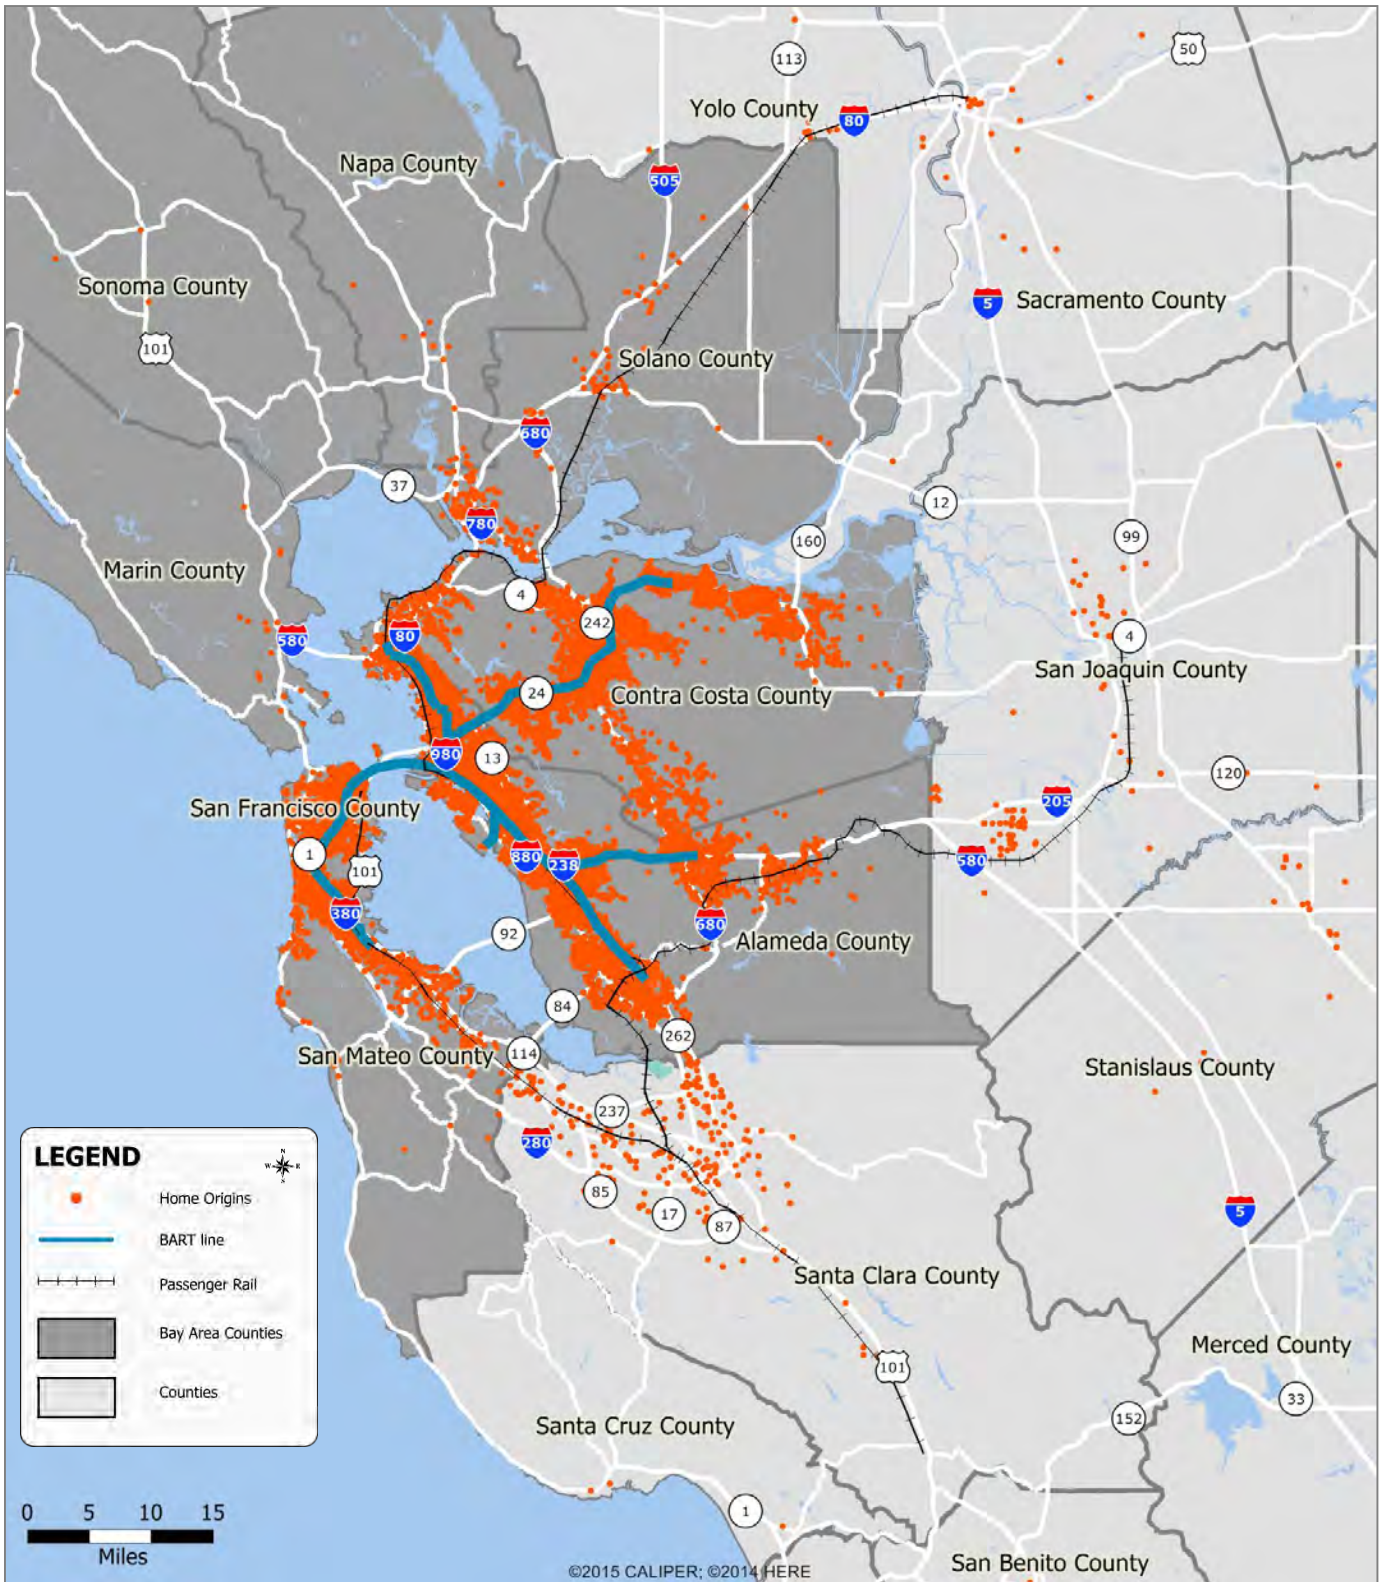

Regional Overview: Home Locations of BART Riders

2015 BART Station Profile Study (weekday). Data shown on this map are not weighted.

Regional Overview: Work Locations of BART Riders

2015 BART Station Profile Study (weekday). Data shown on this map are not weighted.

Regional Overview: Other Locations of BART Riders*

2015 BART Station Profile Study (weekday). Data shown on this map are not weighted.

*Other locations include places other than home or work, such as schools, shopping areas, entertainment venues, and airports.