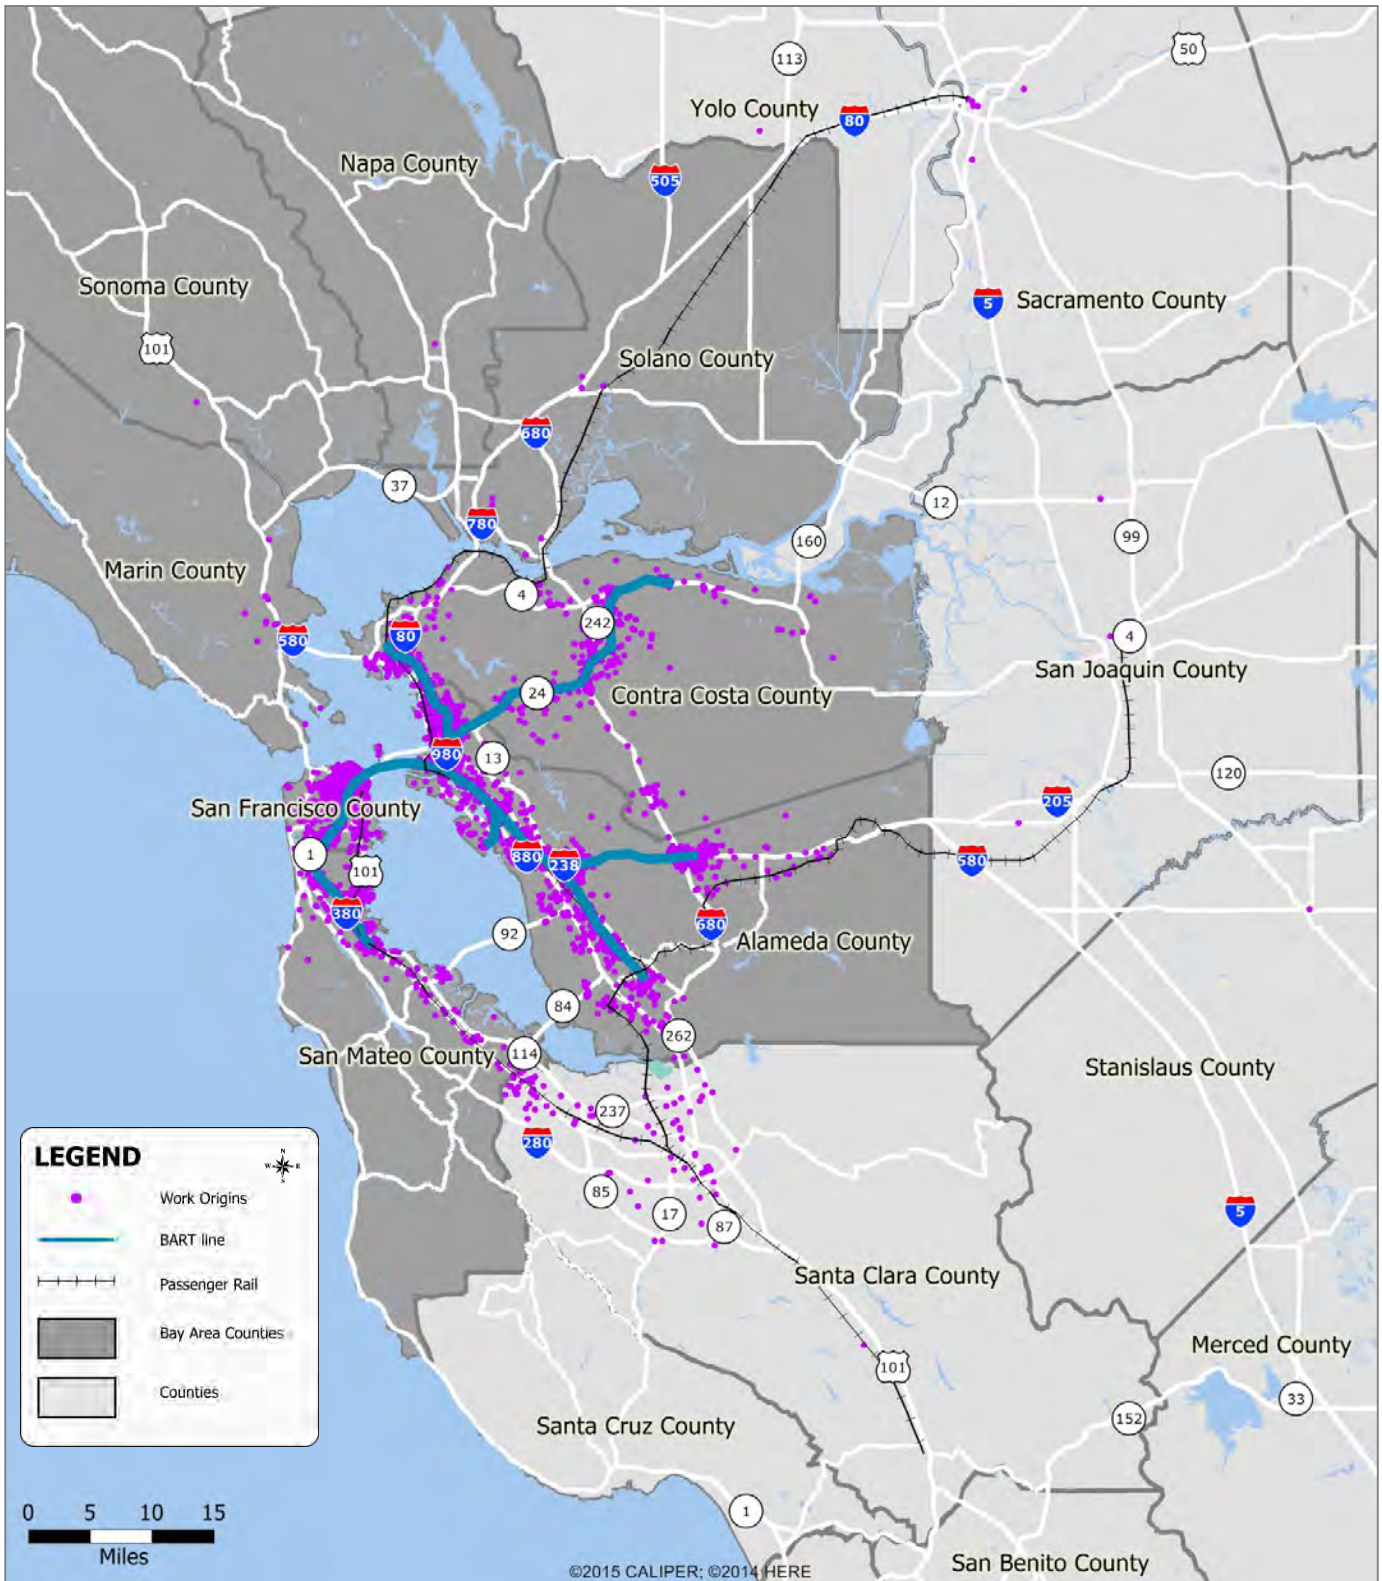

Regional Overview: Home Locations of BART Riders

2015 BART Station Profile Study (weekday). Data shown on this map are not weighted.

Regional Overview: Work Locations of BART Riders

2015 BART Station Profile Study (weekday). Data shown on this map are not weighted.

Regional Overview: Other Locations of BART Riders*

2015 BART Station Profile Study (weekday). Data shown on this map are not weighted.

*Other locations include places other than home or work, such as schools, shopping areas, entertainment venues, and airports.