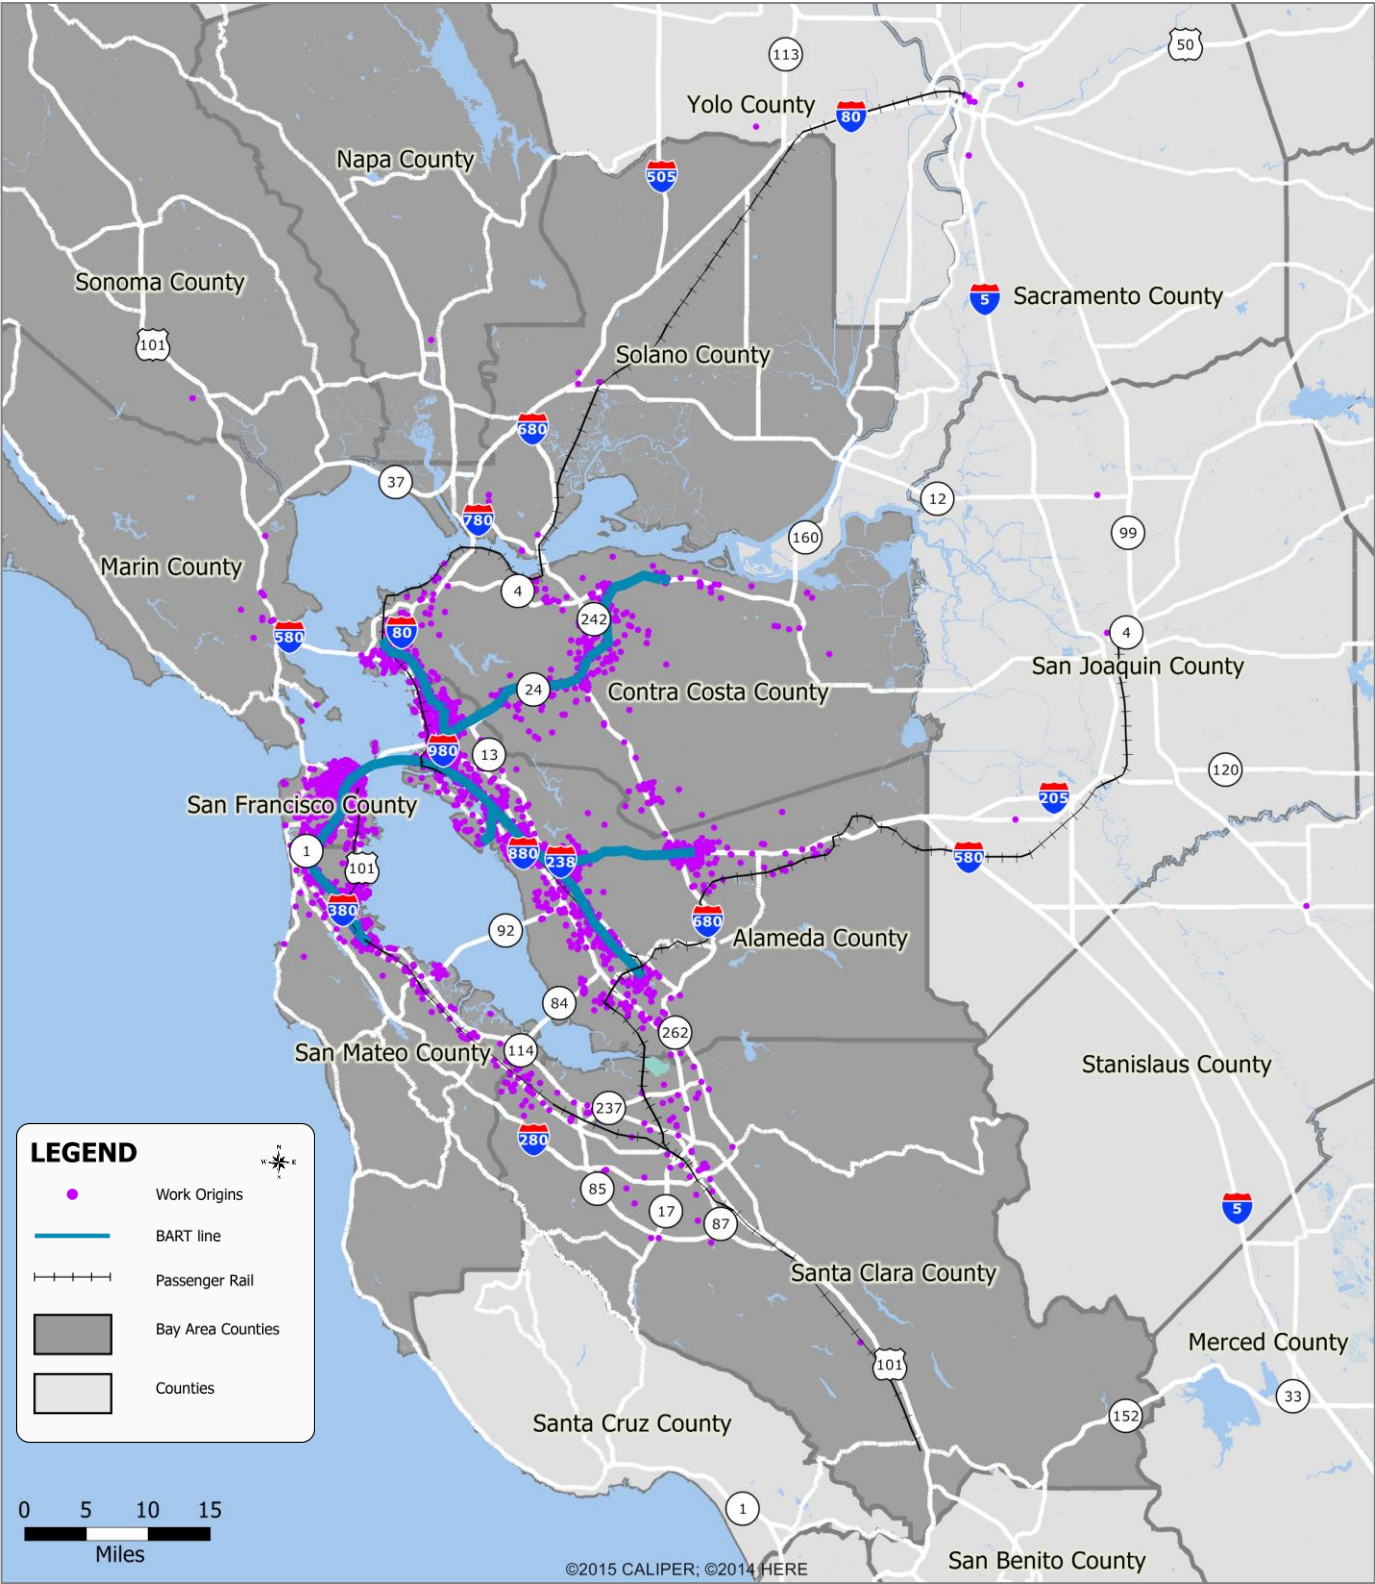

Regional Overview: Home Locations of BART Riders

2015 BART Station Profile Study (weekday). Data shown on this map are not weighted.

Regional Overview: Work Locations of BART Riders

2015 BART Station Profile Study (weekday). Data shown on this map are not weighted.

Regional Overview: Other Locations of BART Riders*

2015 BART Station Profile Study (weekday). Data shown on this map are not weighted.

*Other locations include places other than home or work, such as schools, shopping areas, entertainment venues, and airports.