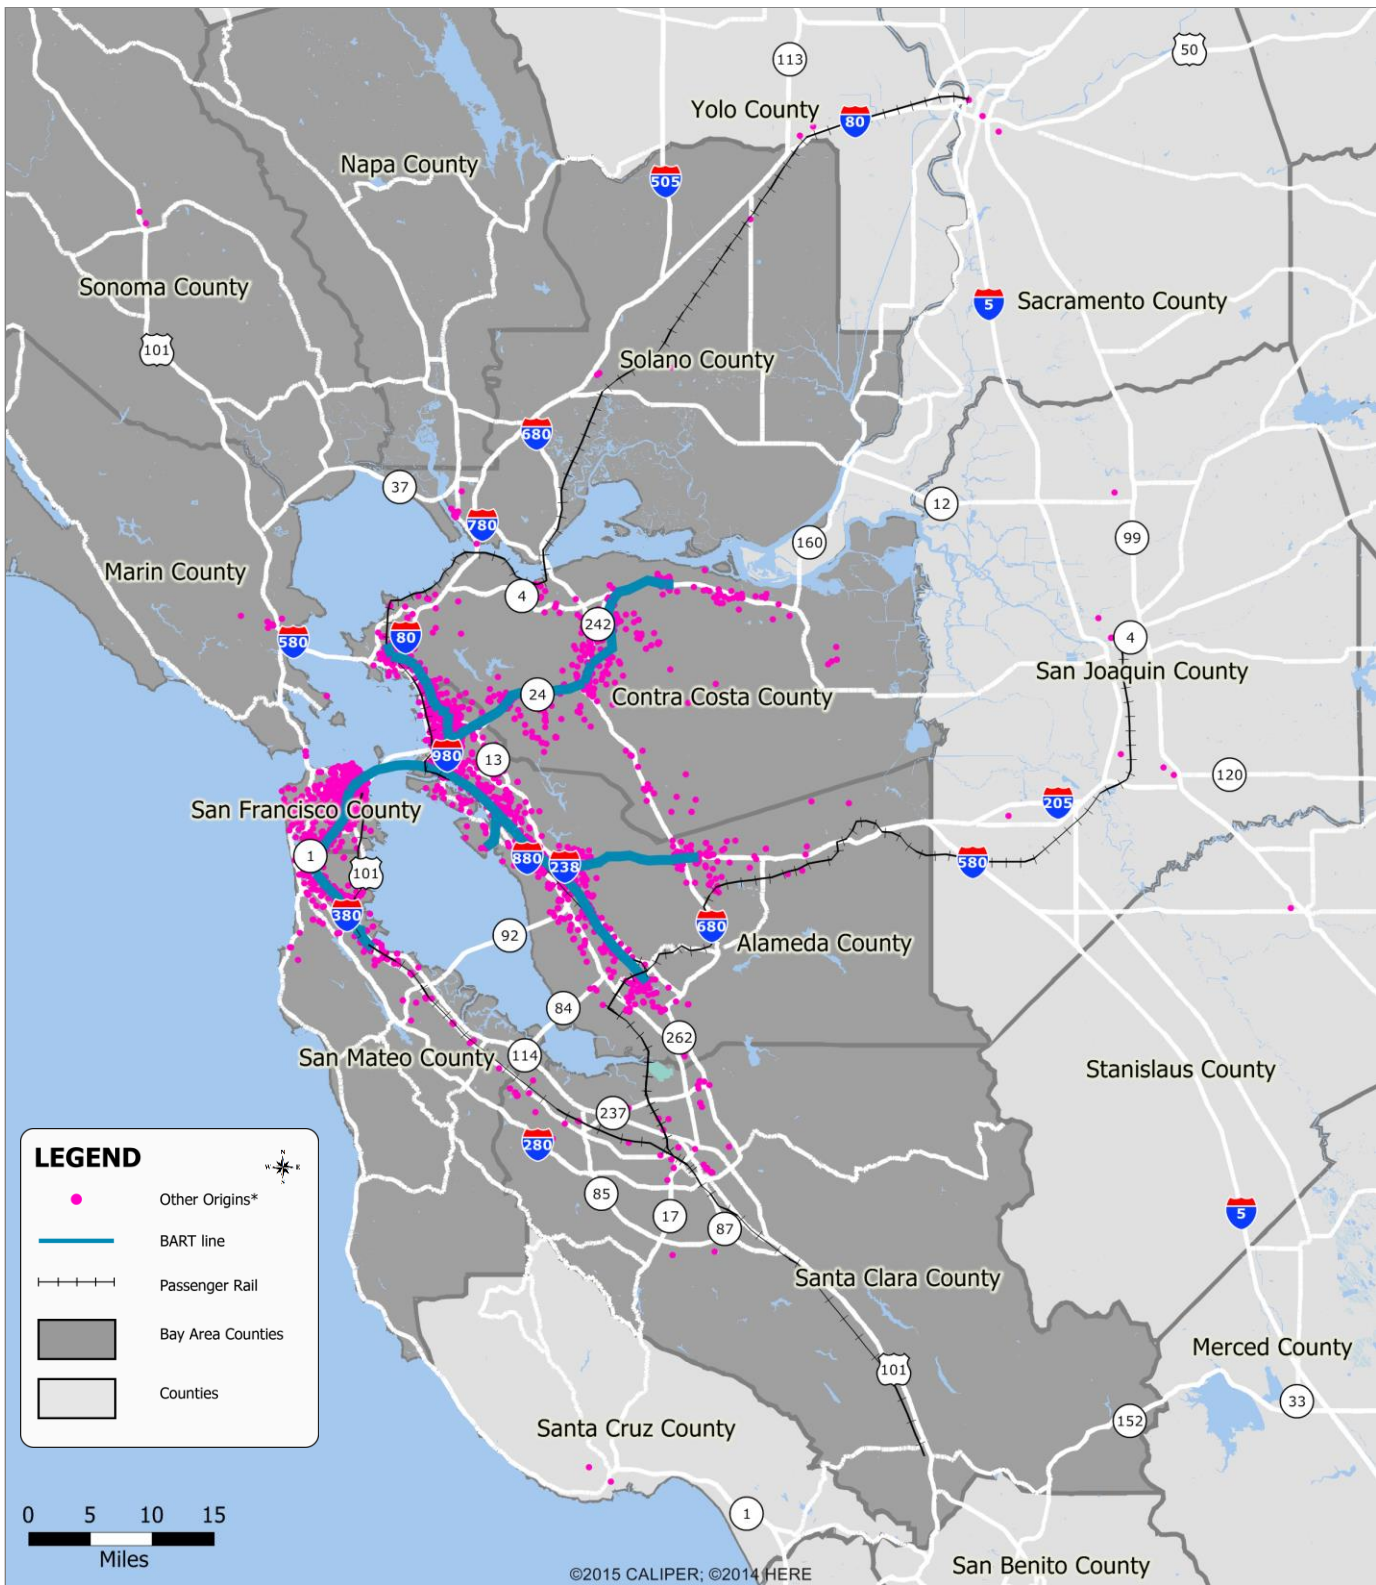

Regional Overview: Home Locations of BART Riders

2015 BART Station Profile Study (weekday). Data shown on this map are not weighted.

Regional Overview: Work Locations of BART Riders

2015 BART Station Profile Study (weekday). Data shown on this map are not weighted.

Regional Overview: Other Locations of BART Riders*

2015 BART Station Profile Study (weekday). Data shown on this map are not weighted.

*Other locations include places other than home or work, such as schools, shopping areas, entertainment venues, and airports.