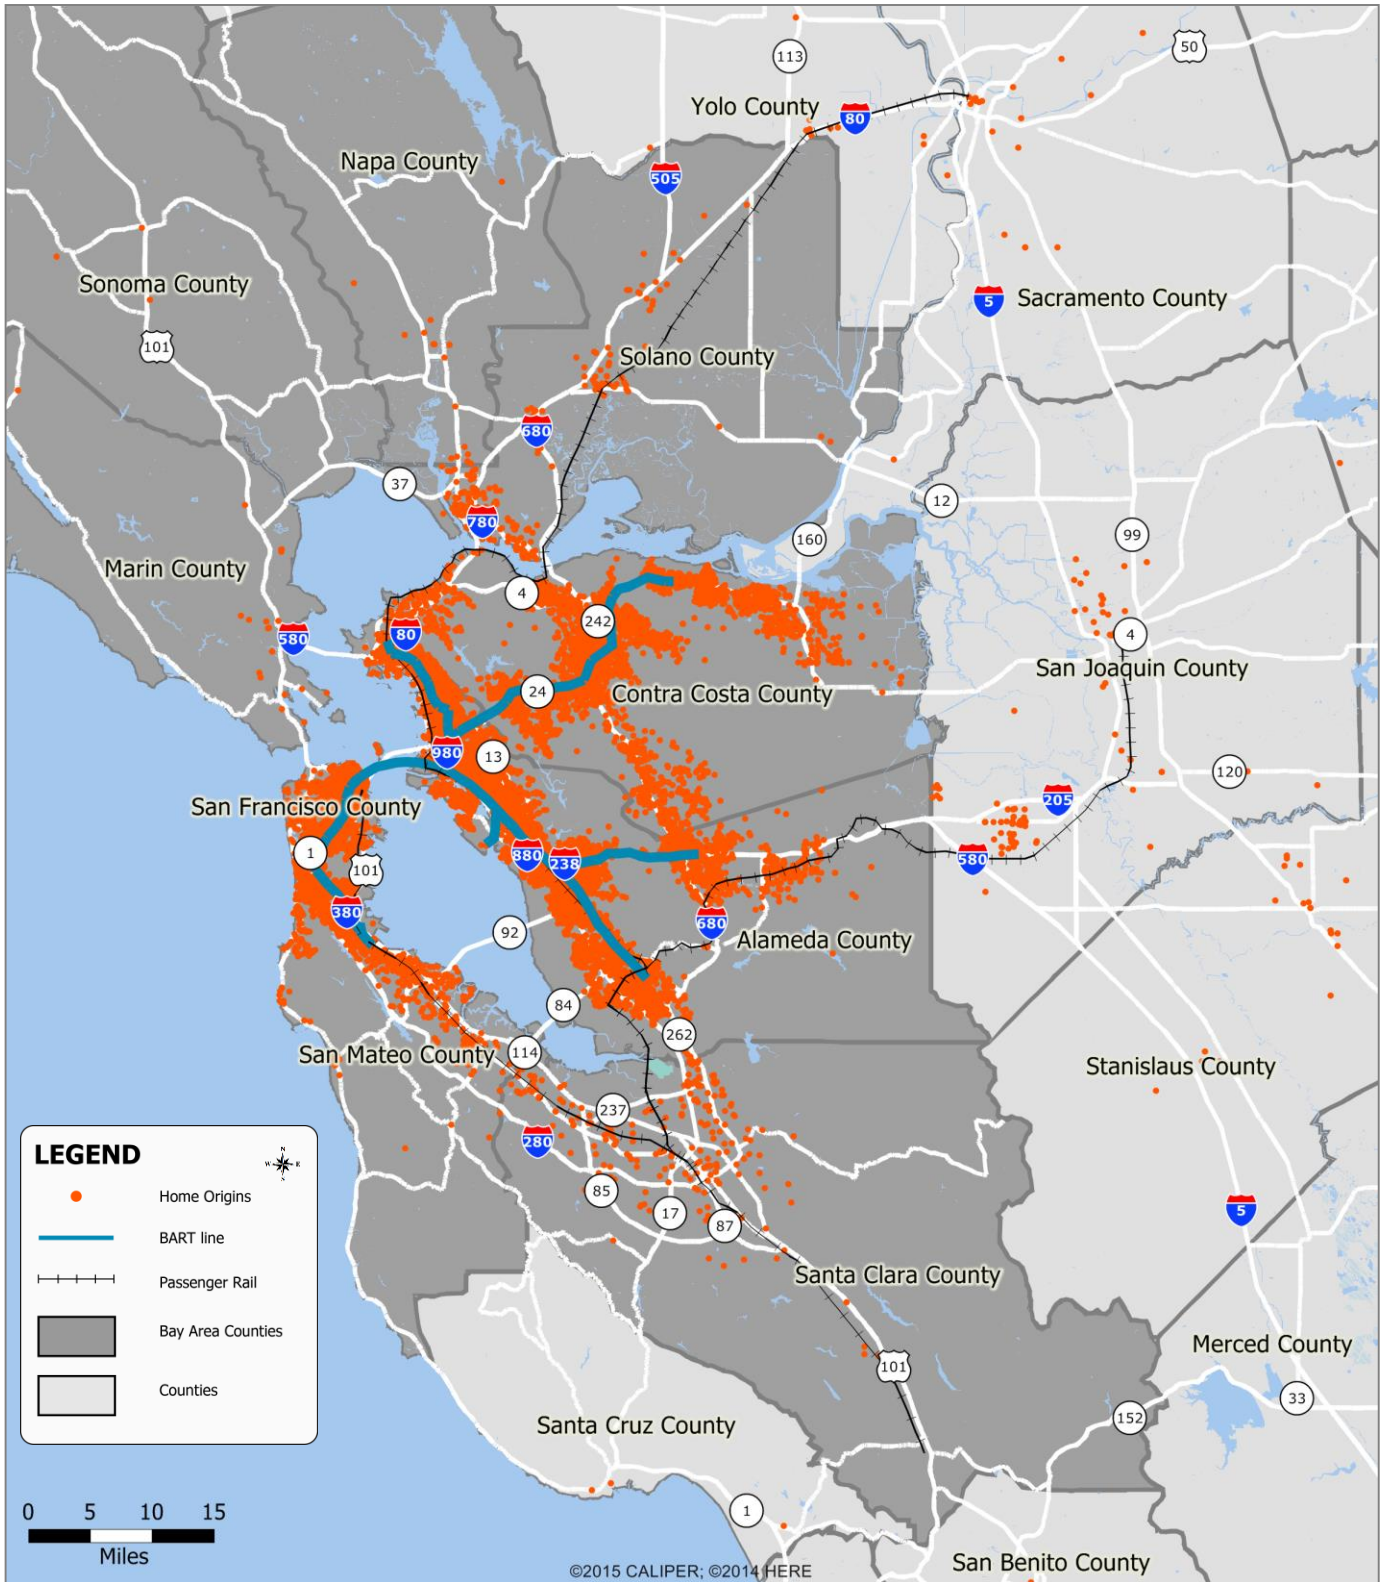

Regional Overview: Home Locations of BART Riders

2015 BART Station Profile Study (weekday). Data shown on this map are not weighted.

Regional Overview: Work Locations of BART Riders

2015 BART Station Profile Study (weekday). Data shown on this map are not weighted.

Regional Overview: Other Locations of BART Riders*

2015 BART Station Profile Study (weekday). Data shown on this map are not weighted.

*Other locations include places other than home or work, such as schools, shopping areas, entertainment venues, and airports.