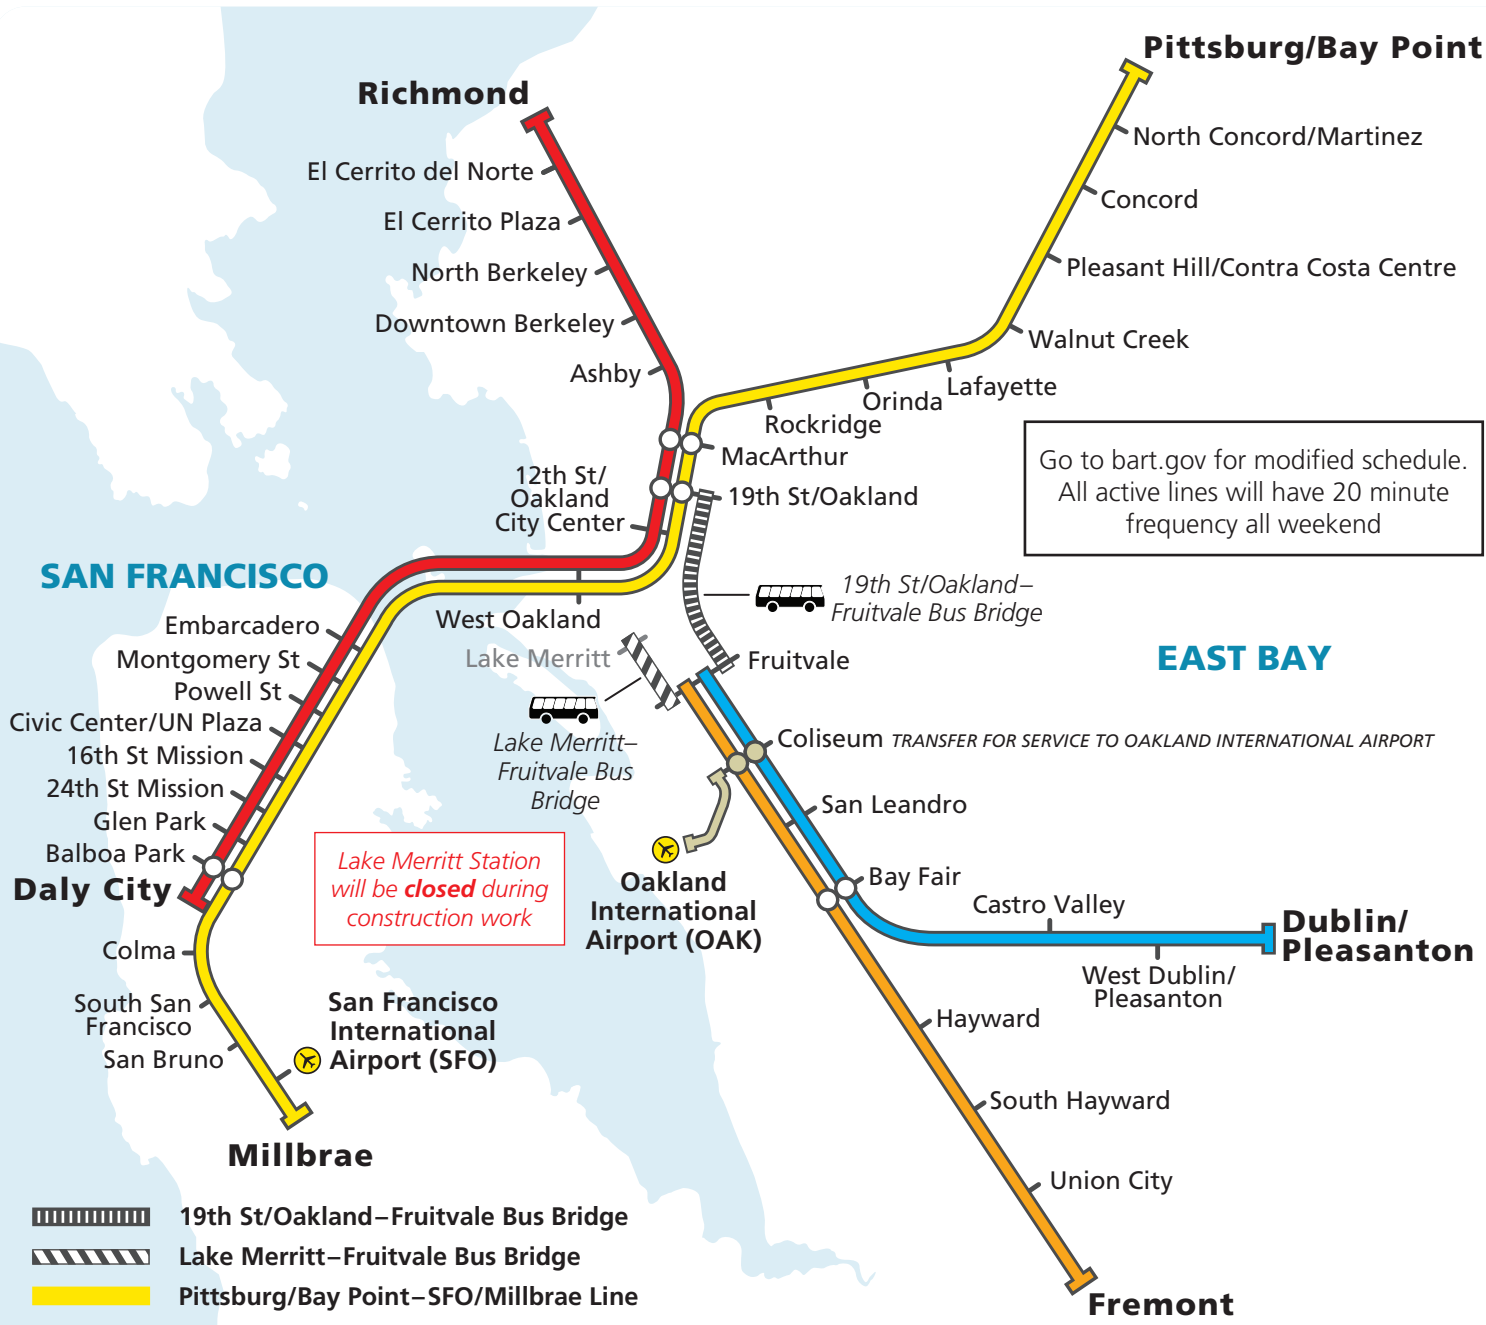

Service During Track Work Between Lake Merritt & Fruitvale Stations

Go to bart.gov for modified schedule.
All active lines will have 20 minute frequency all weekend

Lake Merritt Station will be closed during construction work

-  19th St/Oakland-Fruitvale Bus Bridge
-  Lake Merritt-Fruitvale Bus Bridge
-  Pittsburg/Bay Point-SFO/Millbrae Line
-  Dublin/Pleasanton-Daly City Line
-  Richmond-Fremont Line
-  Richmond-Millbrae Line (all weekend)
-  Oakland International Airport (OAK)
SERVICE BETWEEN COLISEUM & OAKLAND INTERNATIONAL AIRPORT STATIONS
-  Transfer Station

Use AC Transit Route 1 between 12th St/Oakland City Center, Lake Merritt and Fruitvale
Use AC Transit Route 18 between Lake Merritt, 12th St/Oakland City Center and 19th St/Oakland
Travel free with a BART ticket