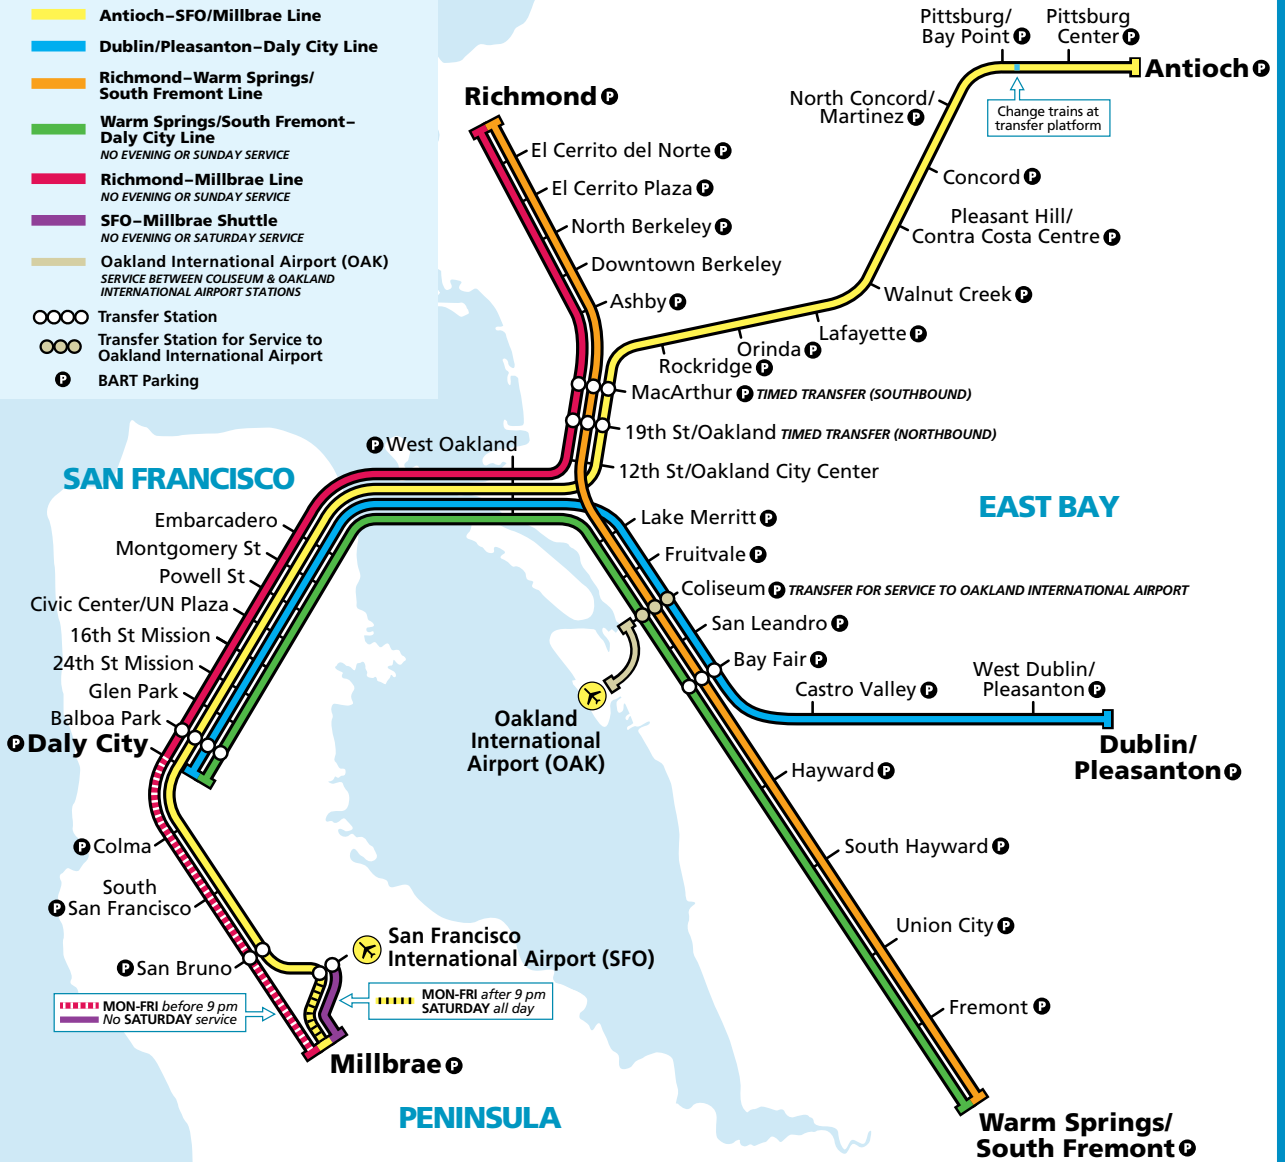

NEW SCHEDULE
EFFECTIVE
FEBRUARY 11, 2019

Fares, Schedules,
Map and General
Information

FEBRUARY 2019

FREE

BART... and you're there.

Bay Area Rapid Transit District
P.O. Box 12688
Oakland, CA 94604-2688

BART System Map Weekday & Saturday

- Antioch–SFO/Millbrae Line
- Dublin/Pleasanton–Daly City Line
- Richmond–Warm Springs/South Fremont Line
- Warm Springs/South Fremont–Daly City Line
NO EVENING OR SUNDAY SERVICE
- Richmond–Millbrae Line
NO EVENING OR SUNDAY SERVICE
- SFO–Millbrae Shuttle
NO EVENING OR SATURDAY SERVICE
- Oakland International Airport (OAK)
SERVICE BETWEEN COLISEUM & OAKLAND INTERNATIONAL AIRPORT STATIONS
- Transfer Station
- Transfer Station for Service to Oakland International Airport
- Ⓟ BART Parking

© BART 2019

Table of Contents

- BART System Route Map (Weekday/Saturday)1
- BART System Route Map (Sunday)2
- Oakland International Airport Schedule2
- BART Fares3–4
- Millbrae to SFO Shuttle Service5
- Weekday Schedule – All Routes6–17
- Saturday Schedule – All Routes18–25
- Sunday Schedule – All Routes26–31

Direct Service to Coliseum Station: █ Dublin/Pleasanton – Daly City █ Warm Springs/South Fremont – Daly City
█ Richmond – Warm Springs/South Fremont

Transfer at MacArthur to a Warm Springs/South Fremont Train: █ Antioch – SFO/Millbrae █ Richmond – Millbrae