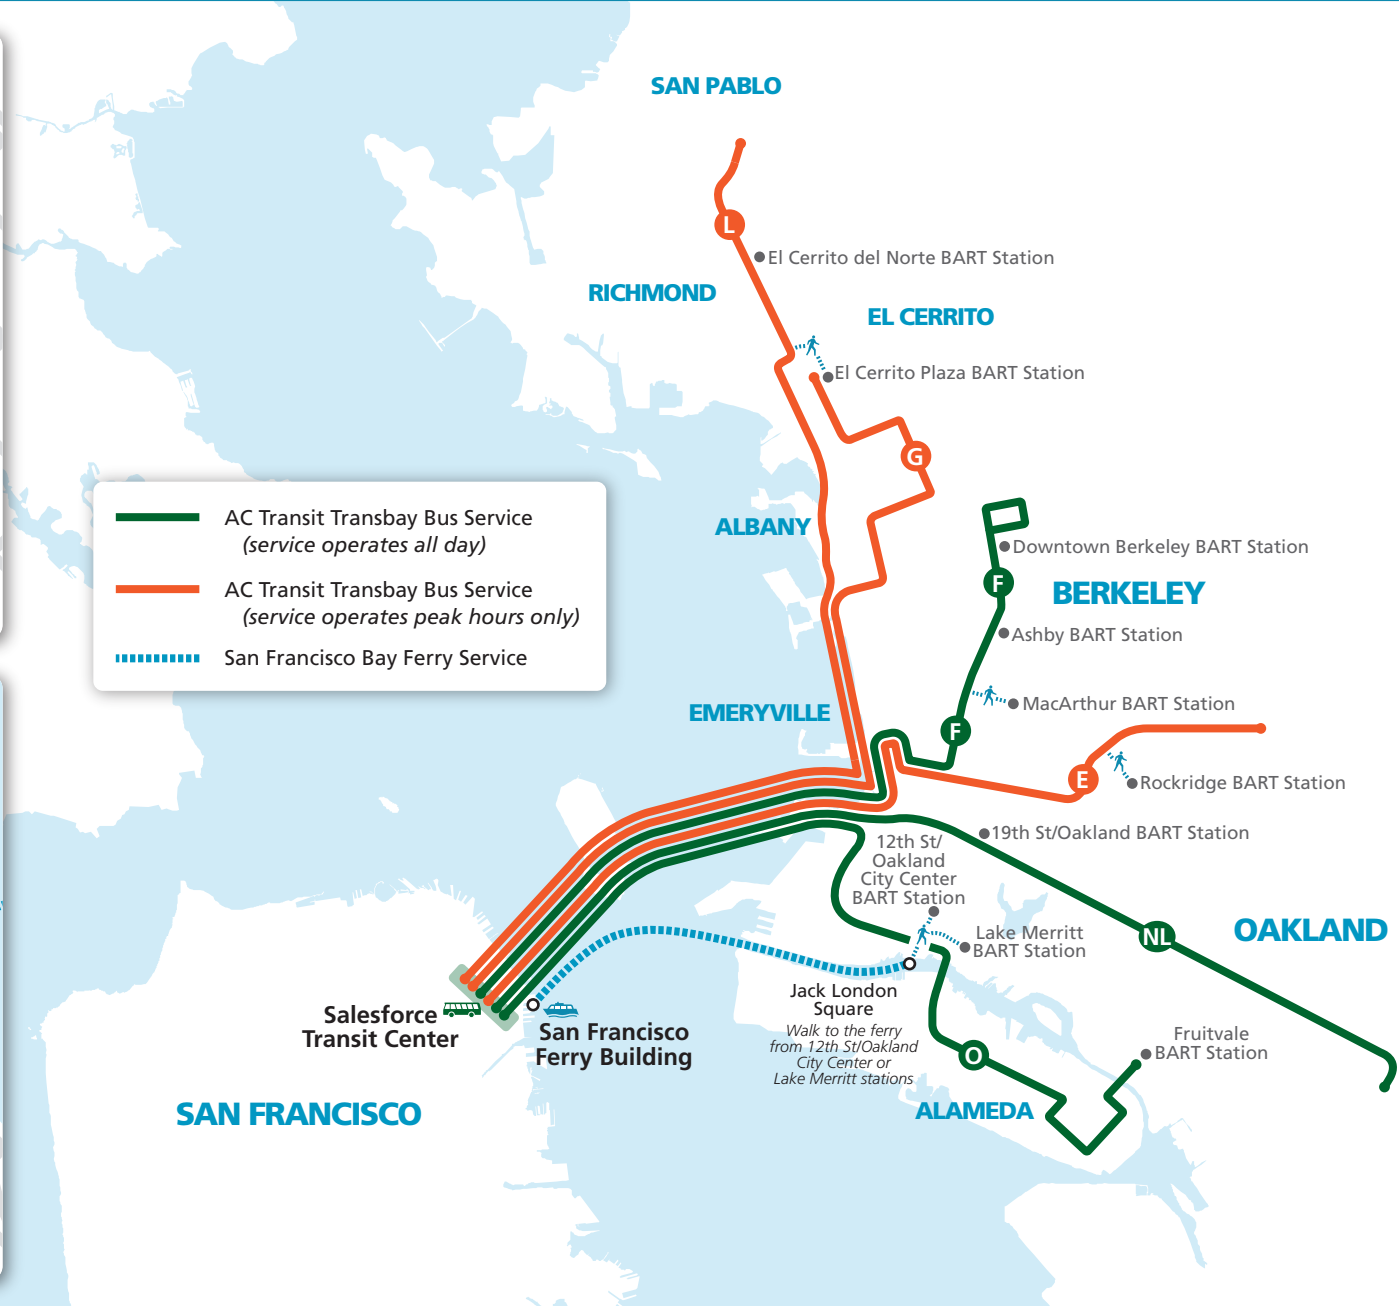

Transbay Service from BART Stations

- AC Transit Transbay Bus Service (service operates all day)
- AC Transit Transbay Bus Service (service operates peak hours only)
- ⋯ San Francisco Bay Ferry Service