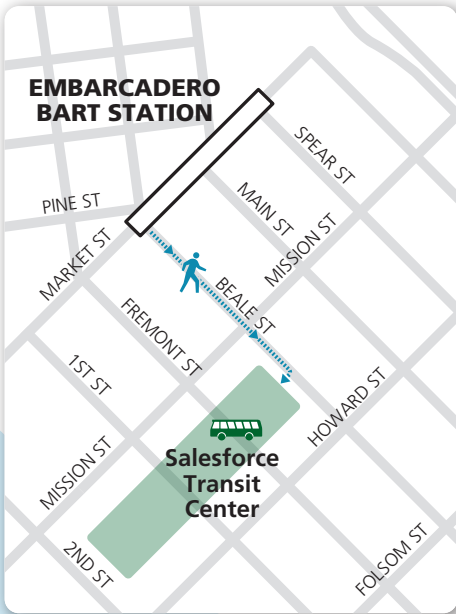

# Transbay Service from BART Stations

# AC TRANSIT TRANSBAY BUS SERVICE

<b>ALL DAY ROUTES</b> <i>(both directions)</i>	<b>PEAK COMMUTE PERIODS</b>
<b>Line O</b> (Alameda, Oakland) <ul style="list-style-type: none"><li>• Fruitvale BART Station</li><li>• Near Lake Merritt BART Station (7th &amp; Alice)</li></ul>	<b>Line G</b> (El Cerrito) <ul style="list-style-type: none"><li>• El Cerrito Plaza BART Station</li></ul>
<b>Line F</b> (Berkeley, Emeryville, North Oakland) <ul style="list-style-type: none"><li>• Downtown Berkeley BART Station</li><li>• Ashby BART Station</li><li>• Near MacArthur BART Station (Market &amp; 40th)</li></ul>	<b>Line FS</b> (El Cerrito) <ul style="list-style-type: none"><li>• Downtown Berkeley BART Station</li></ul>
<b>Line NL</b> (Oakland) <ul style="list-style-type: none"><li>• 19th Street BART Station</li></ul>	<b>Line L</b> (El Cerrito) <ul style="list-style-type: none"><li>• El Cerrito del Norte BART Station</li><li>• Near El Cerrito Plaza BART Station (Central &amp; Carlson Blvd.)</li></ul>
	<b>Line E</b> (Oakland) <ul style="list-style-type: none"><li>• Near Rockridge BART Station (Claremont &amp; College Aves.)</li></ul>
	<b>Line C</b> (Oakland) <ul style="list-style-type: none"><li>• MacArthur BART Station</li></ul>