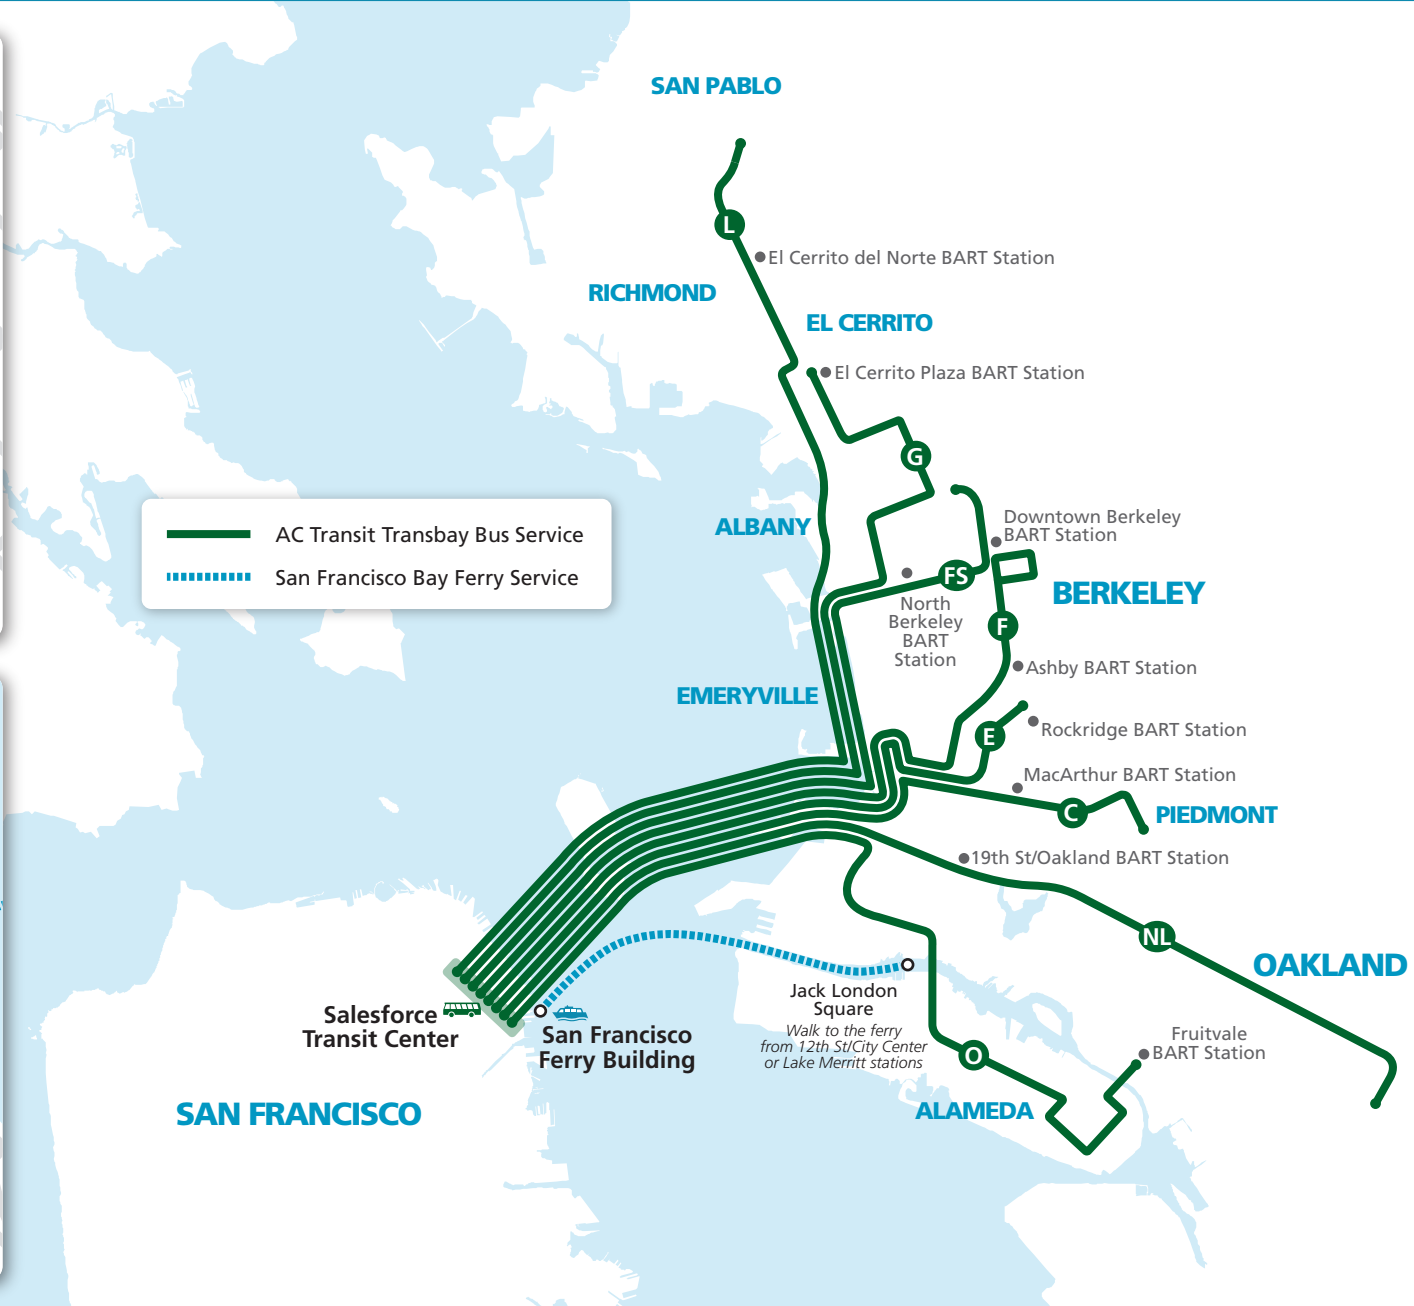

# Transbay Service from BART Stations

# AC TRANSIT TRANSBAY BUS SERVICE

<b>ALL DAY ROUTES</b> <i>(both directions)</i>	<b>PEAK COMMUTE PERIODS</b>
<b>Line O</b> (Alameda, Oakland) <ul style="list-style-type: none"><li>• Fruitvale BART Station</li><li>• Near Lake Merritt BART Station (7th &amp; Alice)</li></ul>	<b>Line G</b> (El Cerrito) <ul style="list-style-type: none"><li>• El Cerrito Plaza BART Station</li></ul>
<b>Line F</b> (Berkeley, Emeryville, North Oakland) <ul style="list-style-type: none"><li>• Downtown Berkeley BART Station</li><li>• Ashby BART Station</li><li>• Near MacArthur BART Station (Market &amp; 40th)</li></ul>	<b>Line FS</b> (El Cerrito) <ul style="list-style-type: none"><li>• Downtown Berkeley BART Station</li></ul>
<b>Line NL</b> (Oakland) <ul style="list-style-type: none"><li>• 19th Street BART Station</li></ul>	<b>Line L</b> (El Cerrito) <ul style="list-style-type: none"><li>• El Cerrito del Norte BART Station</li><li>• Near El Cerrito Plaza BART Station (Central &amp; Carlson Blvd.)</li></ul>
	<b>Line E</b> (Oakland) <ul style="list-style-type: none"><li>• Near Rockridge BART Station (Claremont &amp; College Aves.)</li></ul>
	<b>Line C</b> (Oakland) <ul style="list-style-type: none"><li>• MacArthur BART Station</li></ul>