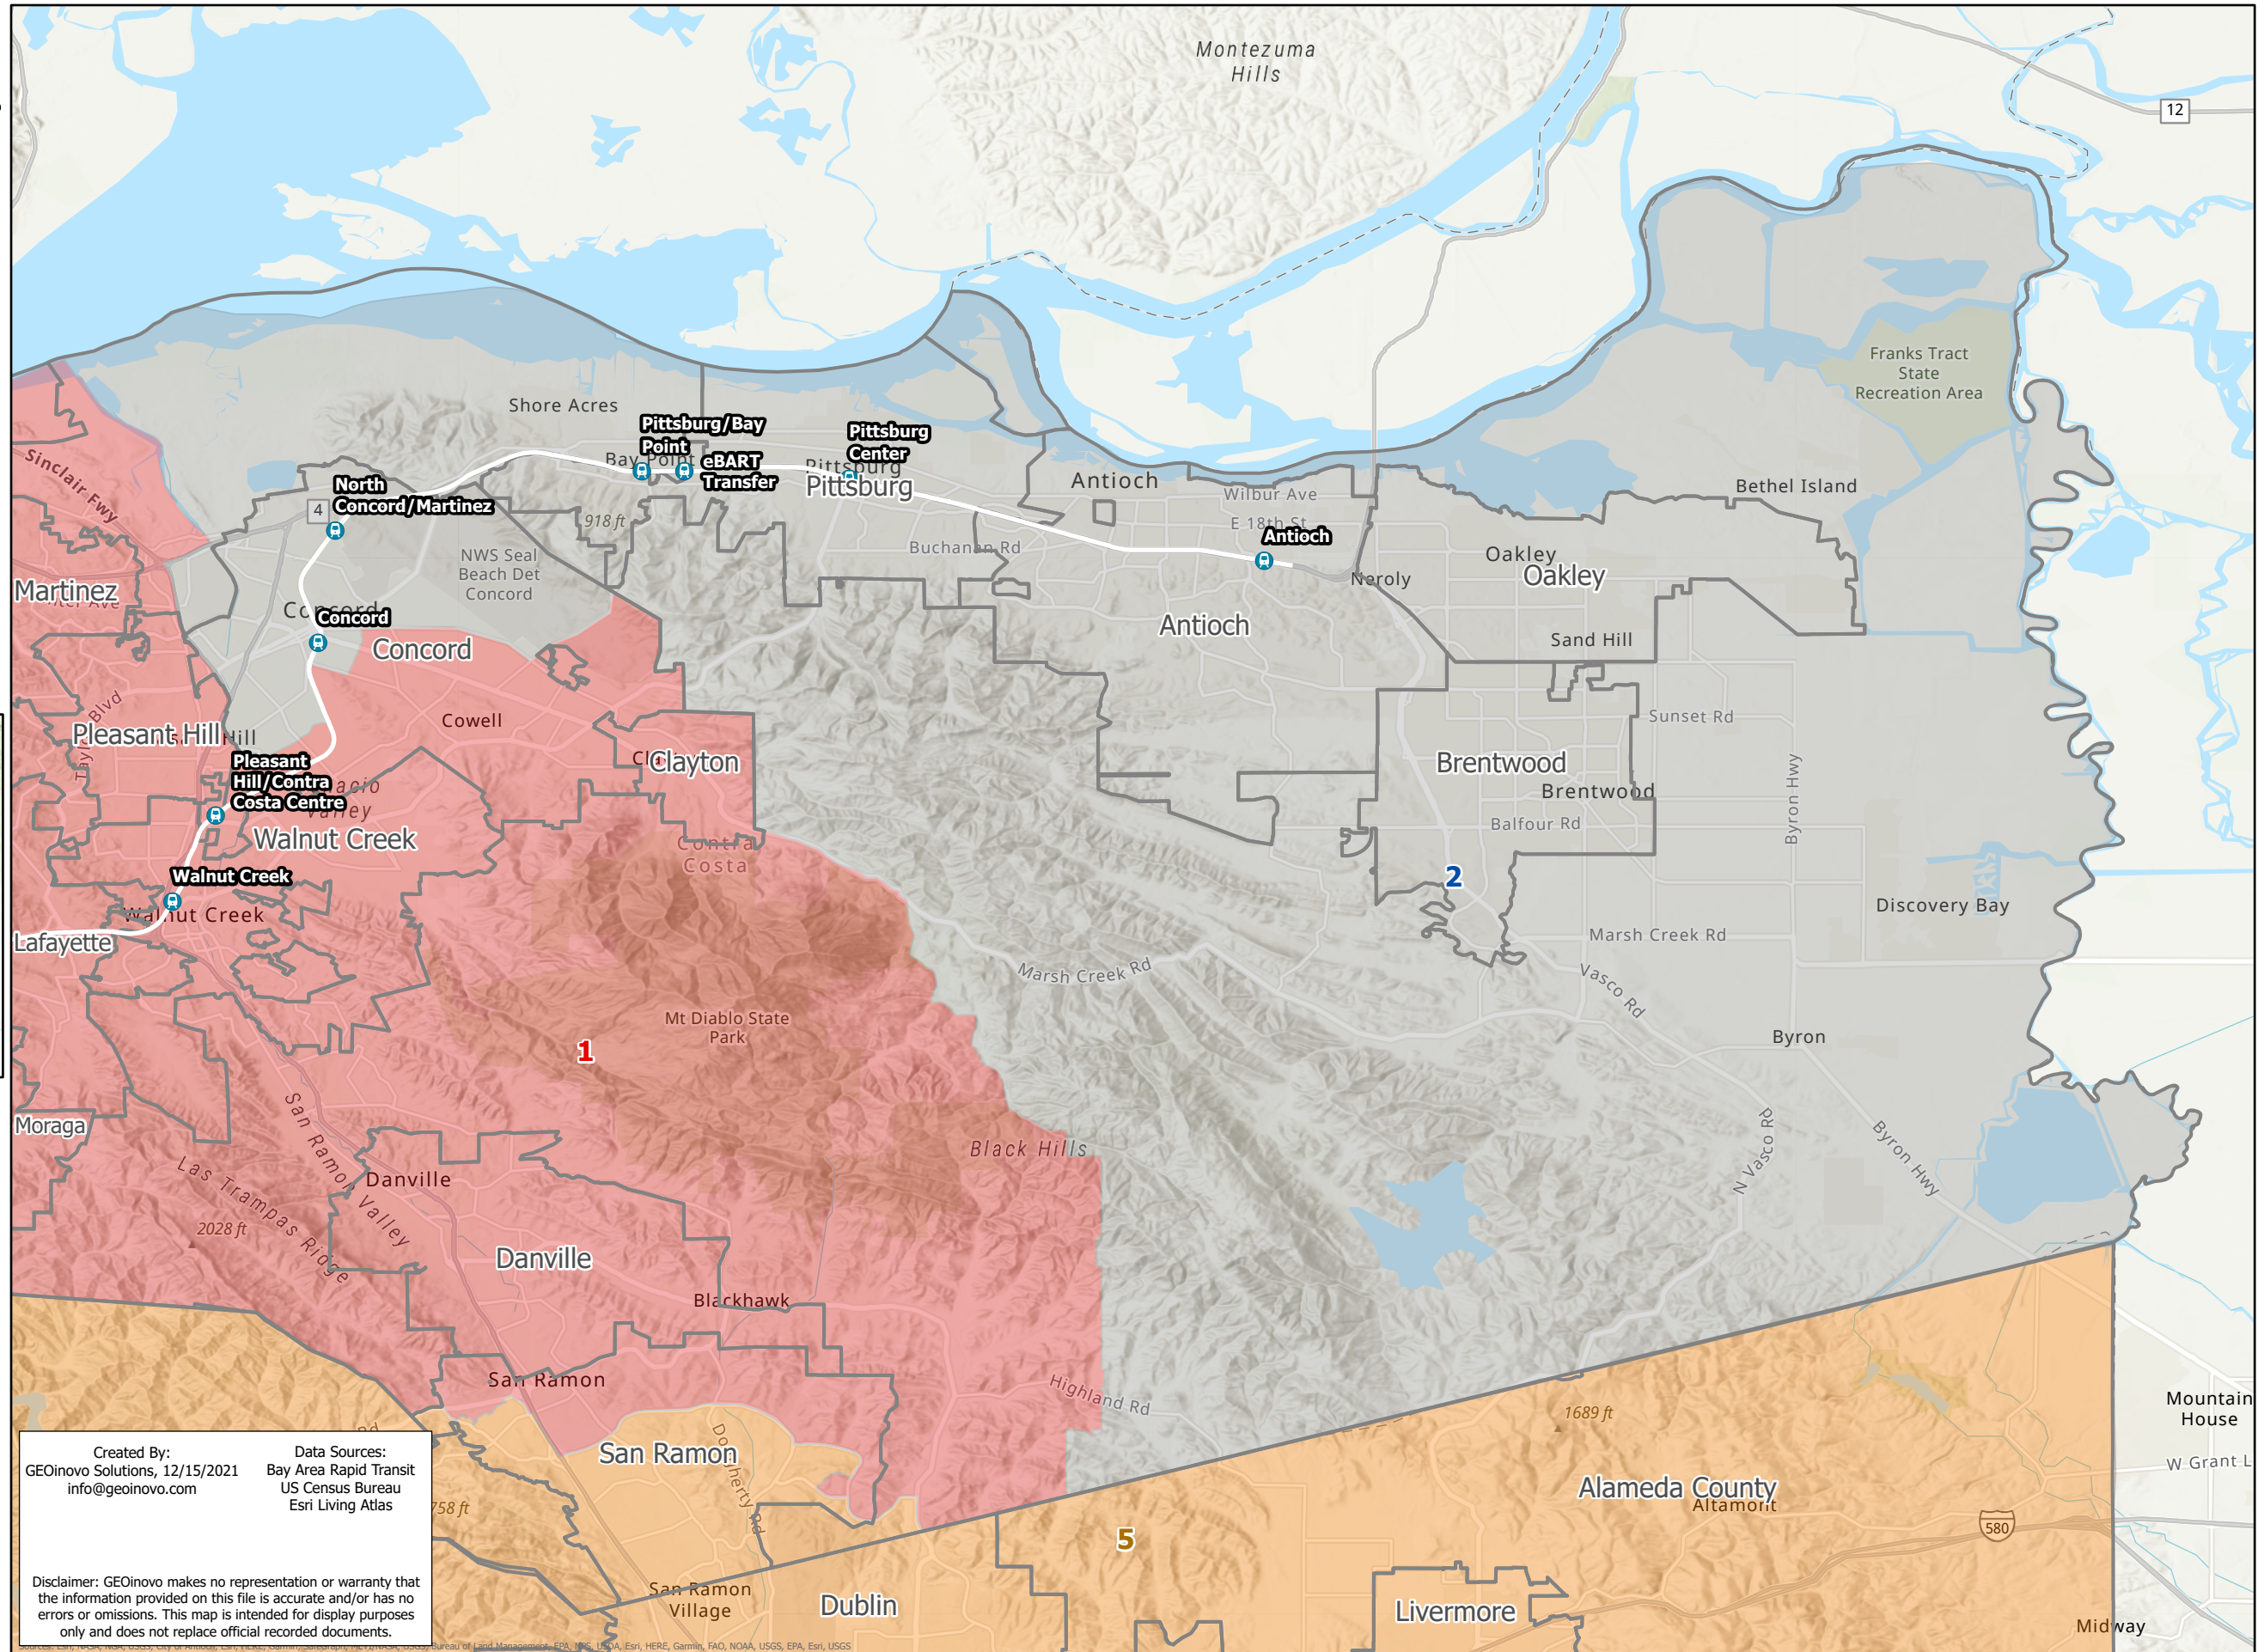

BART Board of Directors Districts

Plan A

Map Legend

- BART Station
- City Boundary
- District 1
- District 2
- District 3
- District 4
- District 5
- District 6
- District 7
- District 8
- District 9

Created By:
GEOinovo Solutions, 12/15/2021
info@geoinovo.com

Data Sources:
Bay Area Rapid Transit
US Census Bureau
Esri Living Atlas

Disclaimer: GEOinovo makes no representation or warranty that the information provided on this file is accurate and/or has no errors or omissions. This map is intended for display purposes only and does not replace official recorded documents.