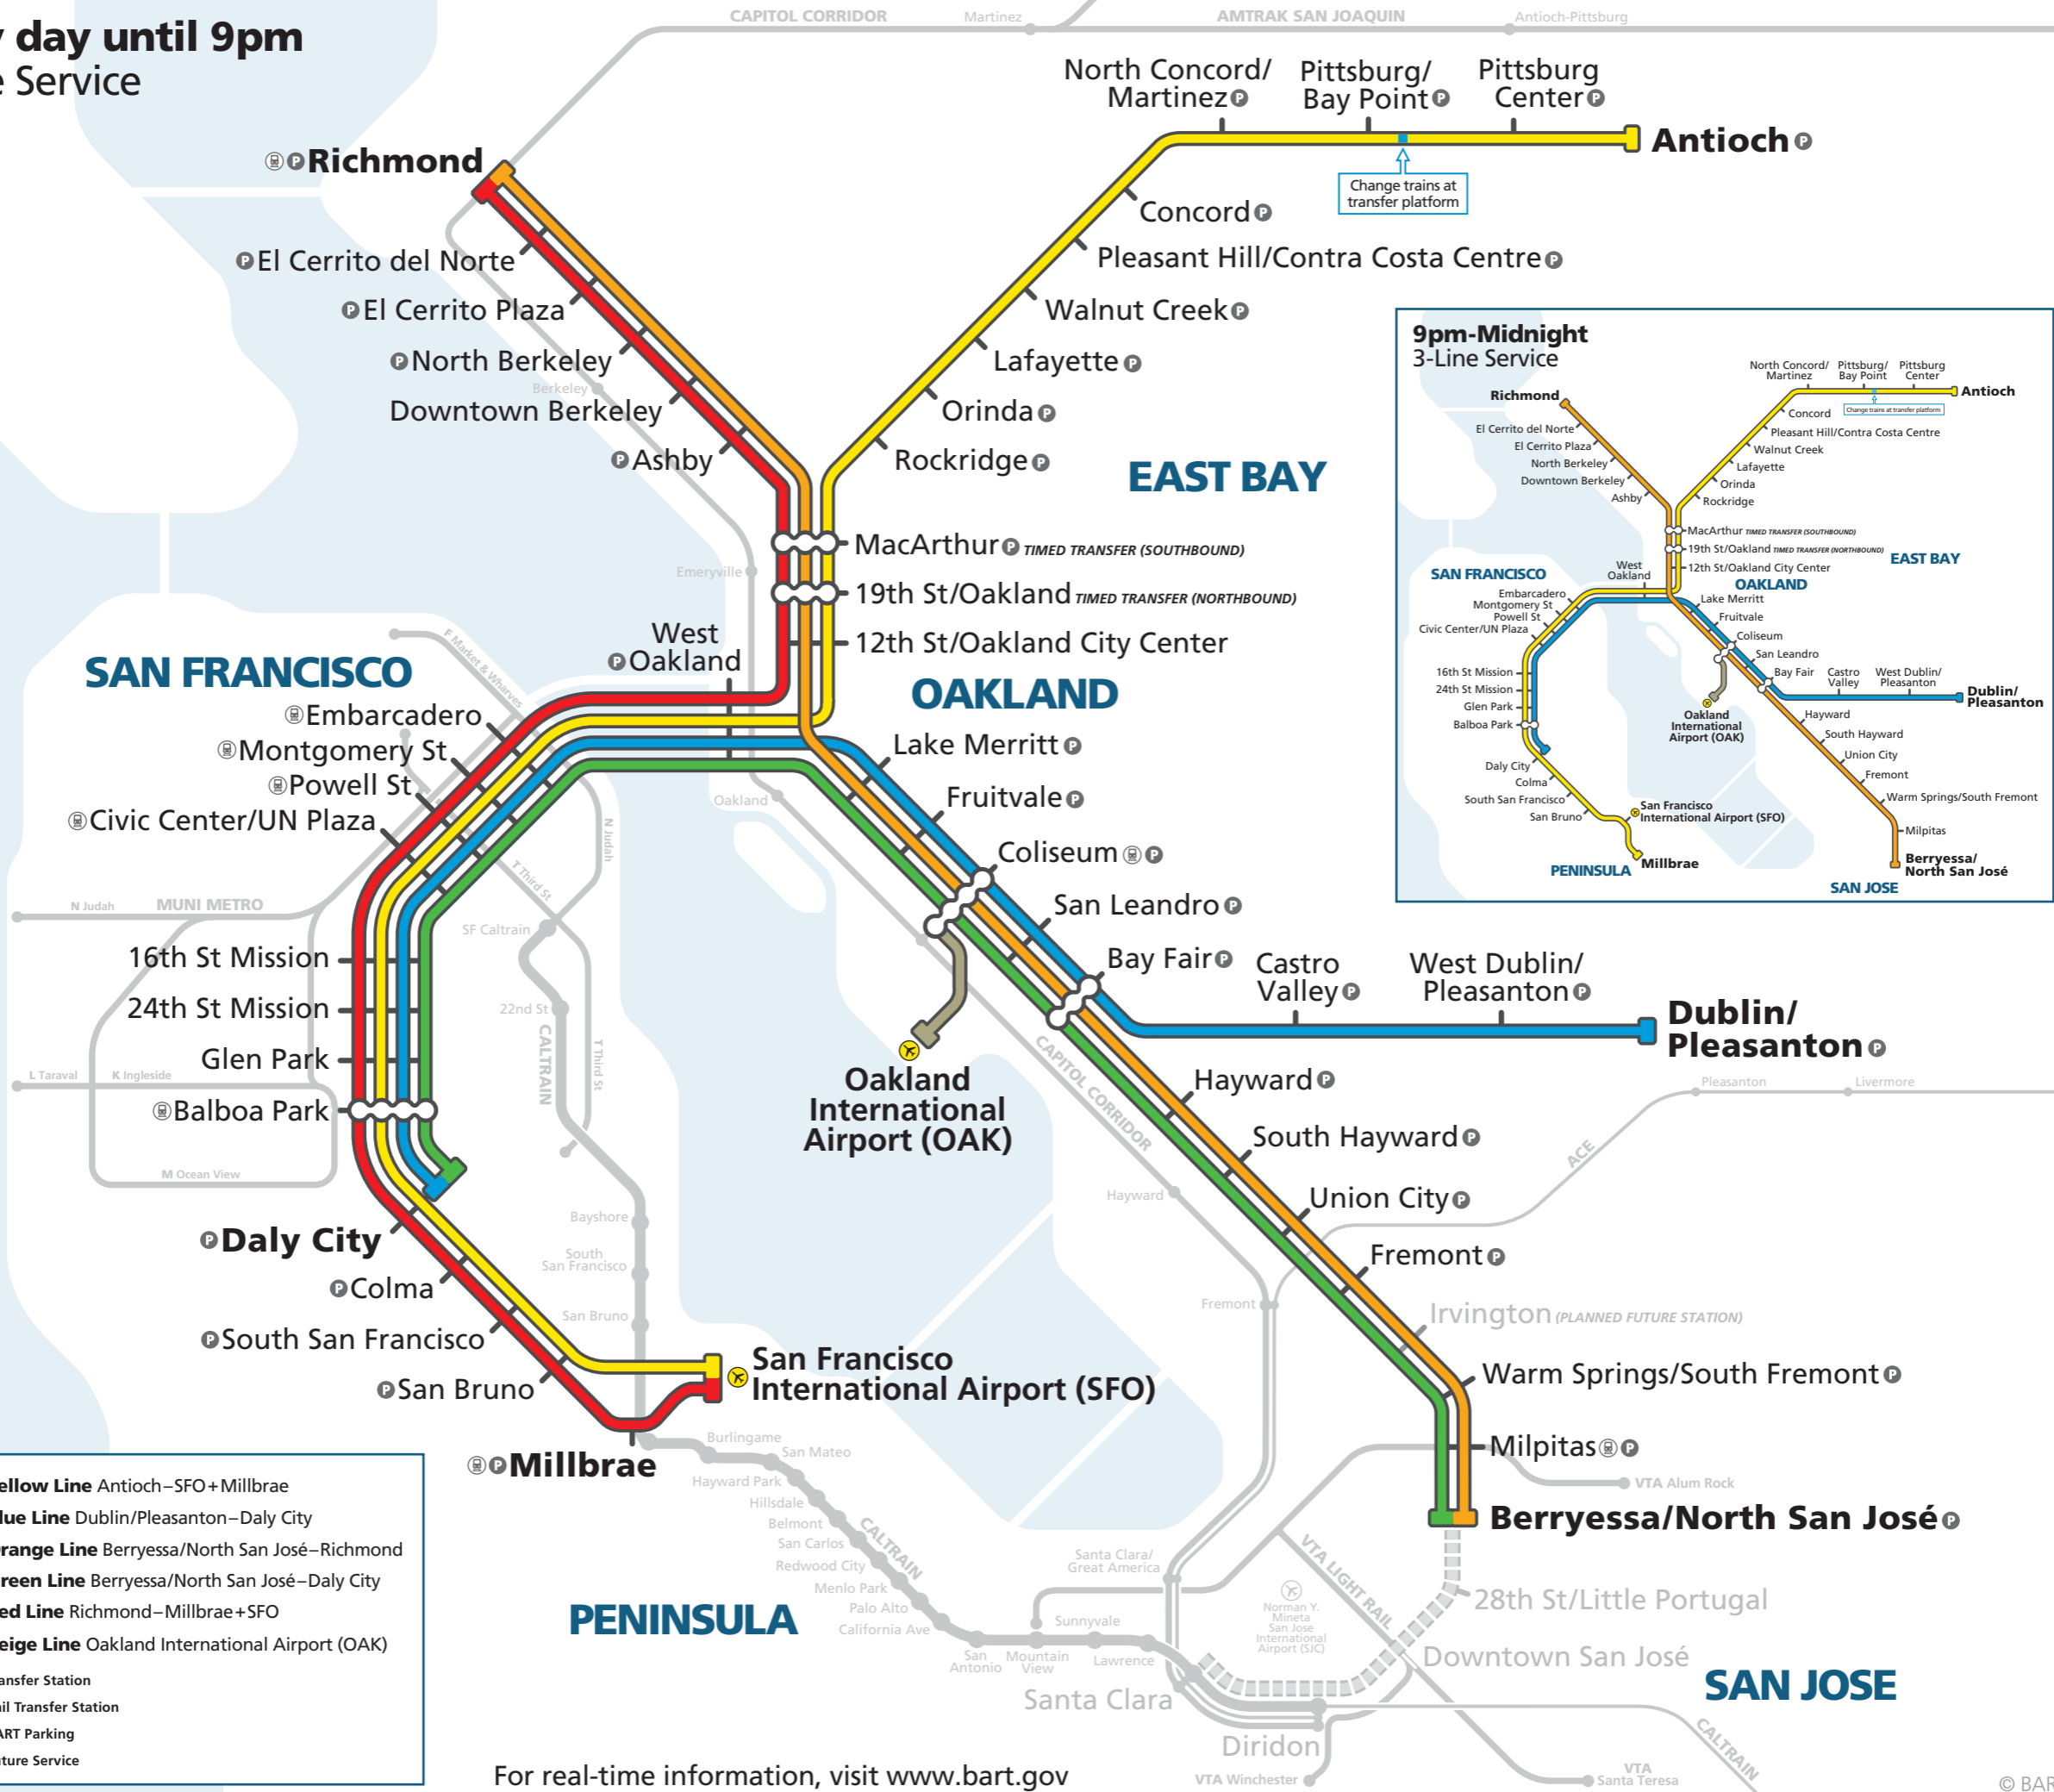

Every day until 9pm
5-Line Service

- Yellow Line** Antioch-SFO+Millbrae
- Blue Line** Dublin/Pleasanton-Daly City
- Orange Line** Berryessa/North San José-Richmond
- Green Line** Berryessa/North San José-Daly City
- Red Line** Richmond-Millbrae+SFO
- Beige Line** Oakland International Airport (OAK)

- Transfer Station
- Rail Transfer Station
- BART Parking
- Future Service

For real-time information, visit www.bart.gov