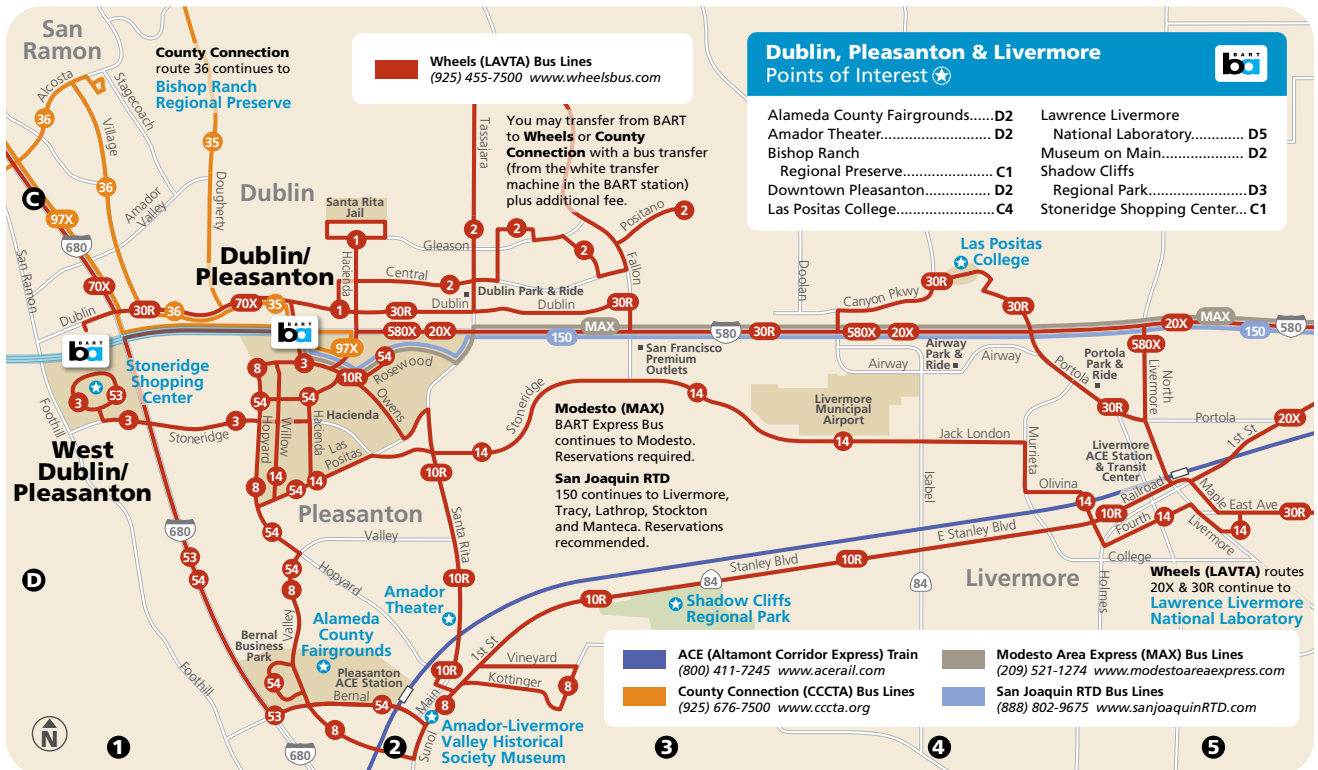

San Francisco to Daly City

Downtown Oakland

Downtown Oakland Points of Interest

Alameda/Oakland Ferry.....	E3	Museum of Children's Art.....	D2
Children's Fairyland.....	A3	Oakland Convention Center.....	C3
Chinatown.....	C3	Oakland Ice Center.....	B1
Fox Theater.....	B1	Oakland Jack London	
Jack London Square.....	E4	Capitol Corridor.....	D5
Jack London Square		Oakland Museum	
Farmers' Market.....	E4	of California.....	B5
Lake Merritt.....	A4	Old Oakland Farmers' Market.....	D3
Laney College.....	C5	Paramount Theatre.....	A1

Fremont Points of Interest	
Altamont Commuter Express/Centerville Station.....	B1
Aqua Adventure Water Park.....	B3
California Badminton Academy.....	B5
Fremont Centerville Farmers' Market.....	B1
Fremont Central Park/Lake Elizabeth.....	A2
Fremont Hub.....	B2
Irvington Farmers' Market.....	B3
Mission San Jose.....	A4
NewPark Mall.....	C2
Newark Farmers' Market.....	C2
Ohlone College.....	A4
Ohlone College - Newark Center.....	C3
Old Town Niles.....	A1
Pacific Commons Shopping Center.....	C4
Vallejo Mill Historical Park.....	A1
Warm Springs Park.....	B5

A

B For information on bus service between Vacaville, Fairfield, Benicia and the Pleasant Hill & Walnut Creek BART Stations, contact **Fairfield and Suisun Transit**.

Concord, Lafayette, Martinez, Moraga, Orinda, Pleasant Hill & Walnut Creek Points of Interest

County Connection lines 21, 95X & 96X continue to San Ramon.

Wheels 70X continues to Dublin/Pleasanton BART.

Pittsburg, Antioch & Brentwood

Dublin, Pleasanton & Livermore

AIRPORTS, TRAINS & FERRIES

Alameda/Oakland Ferry (OAK)	6
Centerville Station (F)	12
Golden Gate Ferry (SF)	2
Harbor Bay Ferry (SF)	2
Oakland Coliseum Capitol Corridor (OAK)	9
Oakland International Airport (OAK)	6
Oakland Jack London Capitol Corridor (OAK)	6
Richmond Capitol Corridor (R)	7
Salesforce Transit Center (SF)	2
San Francisco International Airport (SF)	2
Vallejo Ferry (SF)	2