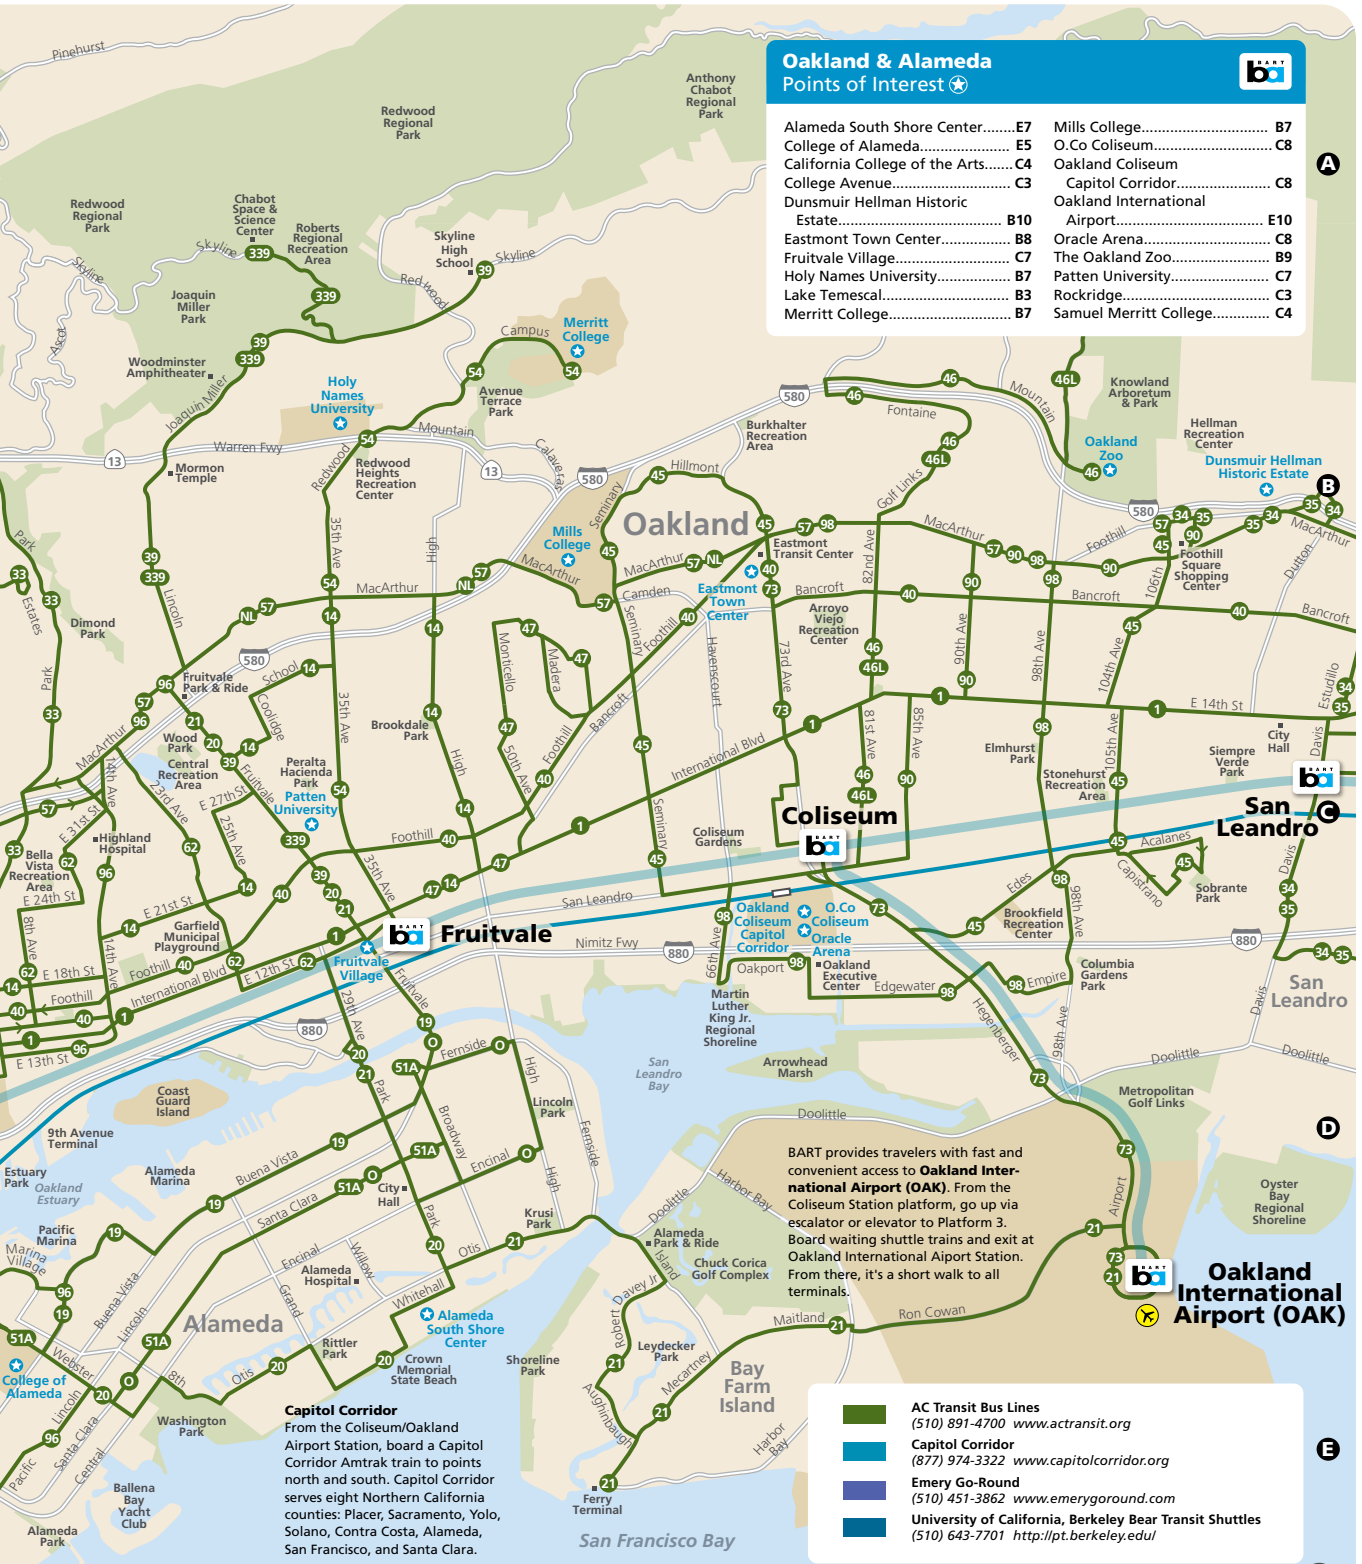

Oakland & Alameda Points of Interest

Alameda South Shore Center.....E7	Mills College..... B7
College of Alameda..... E5	O. Co Coliseum..... C8
California College of the Arts.....C4	Oakland Coliseum
College Avenue..... C3	Capitol Corridor..... C8
Dunsmuir Hellman Historic Estate..... B10	Airport..... E10
Eastmont Town Center..... B8	Oracle Arena..... C8
Fruitvale Village..... C7	The Oakland Zoo..... B9
Holy Names University..... B7	Patten University..... C7
Lake Temescal..... B3	Rockridge..... C3
Merritt College..... B7	Samuel Merritt College..... C4

BART provides travelers with fast and convenient access to **Oakland International Airport (OAK)**. From the Coliseum Station platform, go up via escalator or elevator to Platform 3. Board waiting shuttle trains and exit at Oakland International Airport Station. From there, it's a short walk to all terminals.

Capitol Corridor
From the Coliseum/Oakland Airport Station, board a Capitol Corridor Amtrak train to points north and south. Capitol Corridor serves eight Northern California counties: Placer, Sacramento, Yolo, Solano, Contra Costa, Alameda, San Francisco, and Santa Clara.

- AC Transit Bus Lines
  (510) 891-4700 www.actransit.org
- Capitol Corridor
  (877) 974-3322 www.capitolcorridor.org
- Emery Go-Round
  (510) 451-3862 www.emerygoround.com
- University of California, Berkeley Bear Transit Shuttles
  (510) 643-7701 <http://pt.berkeley.edu/>