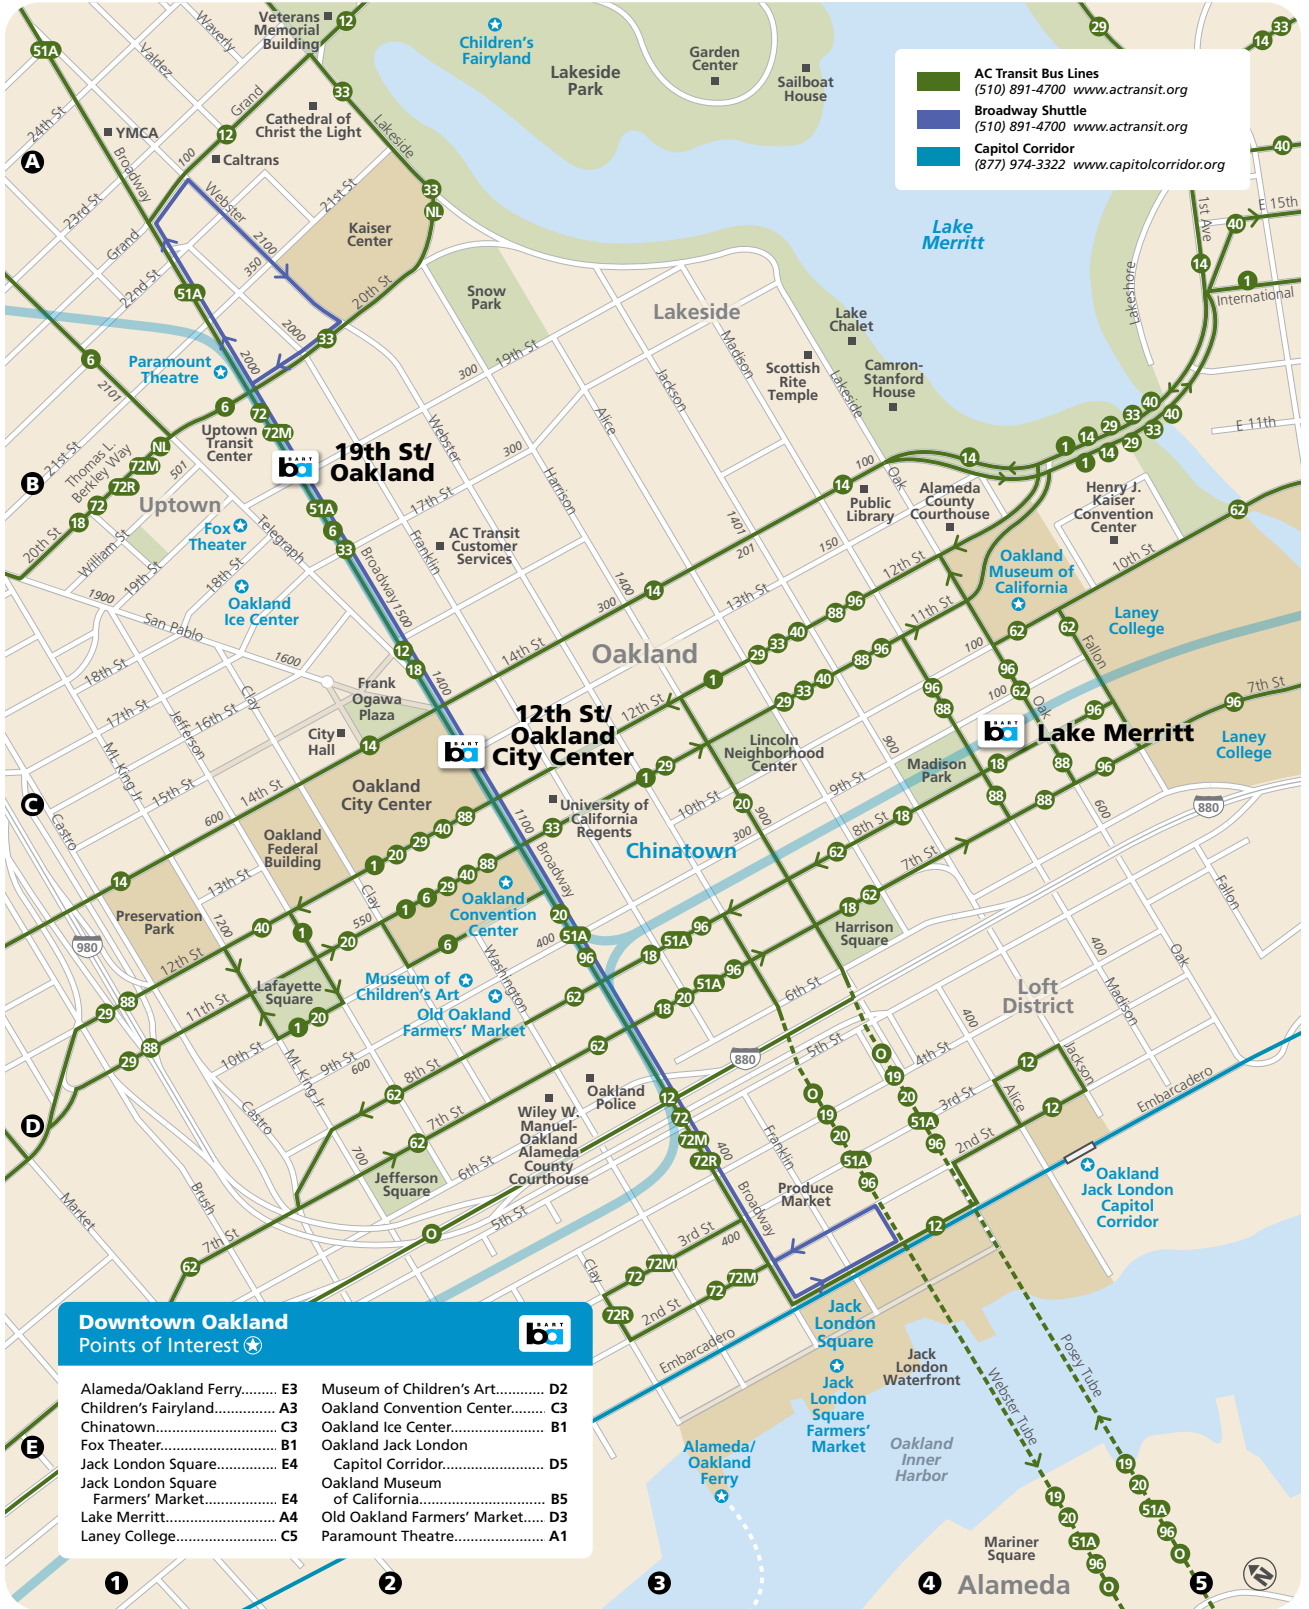

Powell St & Montgomery St

Points of Interest b.t.

Academy of Art University.....B5	Moscone Convention Center.....D4
American Conservatory Theater.....C1	Museum of the African Diaspora (MOAD).....C5
California Historical Society.....C4	San Francisco Visitors' Information Center.....D4
Children's Creativity Museum.....D5	SF Museum of Modern Art.....C5
Chinatown.....A3	Union Square.....B3
Contemporary Jewish Museum.....C3	Warfield Theatre.....D1
Crocker Galleria.....B4	Westfield San Francisco Centre.....D2
Curran Theatre.....C1	Yerba Buena Center for the Arts..C4
Golden Gate Theatre.....D1	Yerba Buena Ice Skating & Bowling Center.....D5
Maiden Lane.....B3	
Marines Memorial Theatre.....B1	
Metreon.....D4	

San Francisco to Daly City

Downtown Oakland

Downtown Oakland Points of Interest

Alameda/Oakland Ferry.....	E3	Museum of Children's Art.....	D2
Children's Fairyland.....	A3	Oakland Convention Center.....	C3
Chinatown.....	C3	Oakland Ice Center.....	B1
Fox Theater.....	B1	Oakland Jack London	
Jack London Square.....	E4	Capitol Corridor.....	D5
Jack London Square		Oakland Museum	
Farmers' Market.....	E4	of California.....	B5
Lake Merritt.....	A4	Old Oakland Farmers' Market.....	D3
Laney College.....	C5	Paramount Theatre.....	A1

Richmond & El Cerrito Points of Interest

Arlington Park.....	B4	Miller/Knox Regional Shoreline....	E3
Contra Costa Civic Theatre.....	C5	Point Pinole Regional Shoreline....	A1
Contra Costa College.....	B1	Richmond Capitol Corridor.....	C2
El Cerrito Plaza.....	C5	Rosie the Riveter National	
Hilltop Mall.....	A1	Historical Park.....	D4
Kennedy Grove.....	A4	Wildcat Canyon	
Kennedy Park.....	C3	Regional Park.....	A4

Capitol Corridor
From the Richmond Station, board a Capitol Corridor train to points north and south. Capitol Corridor serves eight Northern California counties: Placer, Sacramento, Yolo, Solano, Contra Costa, Alameda, San Francisco, and Santa Clara.