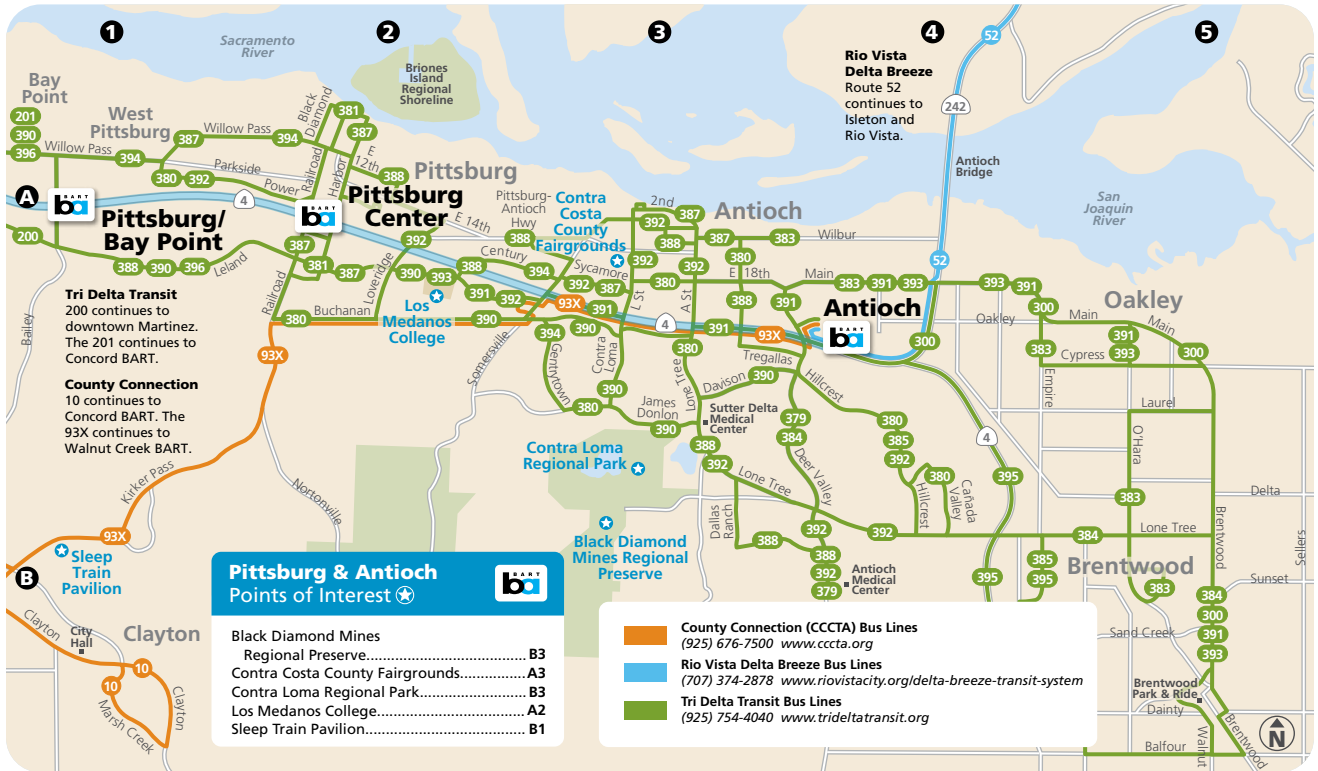

San Francisco to Daly City

Downtown Oakland

Downtown Oakland Points of Interest

Alameda/Oakland Ferry.....	E3	Museum of Children's Art.....	D2
Children's Fairyland.....	A3	Oakland Convention Center.....	C3
Chinatown.....	C3	Oakland Ice Center.....	B1
Fox Theater.....	B1	Oakland Jack London	
Jack London Square.....	E4	Capitol Corridor.....	D5
Jack London Square		Oakland Museum	
Farmers' Market.....	E4	of California.....	B5
Lake Merritt.....	A4	Old Oakland Farmers' Market.....	D3
Laney College.....	C5	Paramount Theatre.....	A1

Fremont Points of Interest	
Altamont Commuter Express/Centerville Station.....	B1
Aqua Adventure Water Park.....	B3
California Badminton Academy.....	B5
Fremont Centerville Farmers' Market.....	B1
Fremont Central Park/Lake Elizabeth.....	A2
Fremont Hub.....	B2
Irvington Farmers' Market.....	B3
Mission San Jose.....	A4
NewPark Mall.....	C2
Newark Farmers' Market.....	C2
Ohlone College.....	A4
Ohlone College - Newark Center.....	C3
Old Town Niles.....	A1
Pacific Commons Shopping Center.....	C4
Vallejo Mill Historical Park.....	A1
Warm Springs Park.....	B5

A

B For information on bus service between Vacaville, Fairfield, Benicia and the Pleasant Hill & Walnut Creek BART Stations, contact **Fairfield and Suisun Transit**.

Concord, Lafayette, Martinez, Moraga, Orinda, Pleasant Hill & Walnut Creek Points of Interest

County Connection lines 21, 95X & 96X continue to San Ramon.

Wheels 70X continues to Dublin/Pleasanton BART.

Pittsburg, Antioch & Brentwood

Dublin, Pleasanton & Livermore

AIRPORTS, TRAINS & FERRIES

Alameda/Oakland Ferry (OAK)	6
Centerville Station (F)	12
Golden Gate Ferry (SF)	2
Harbor Bay Ferry (SF)	2
Oakland Coliseum Capitol Corridor (OAK)	9
Oakland International Airport (OAK)	6
Oakland Jack London Capitol Corridor (OAK)	6
Richmond Capitol Corridor (R)	7
Salesforce Transit Center (SF)	2
San Francisco International Airport (SF)	2
Vallejo Ferry (SF)	2