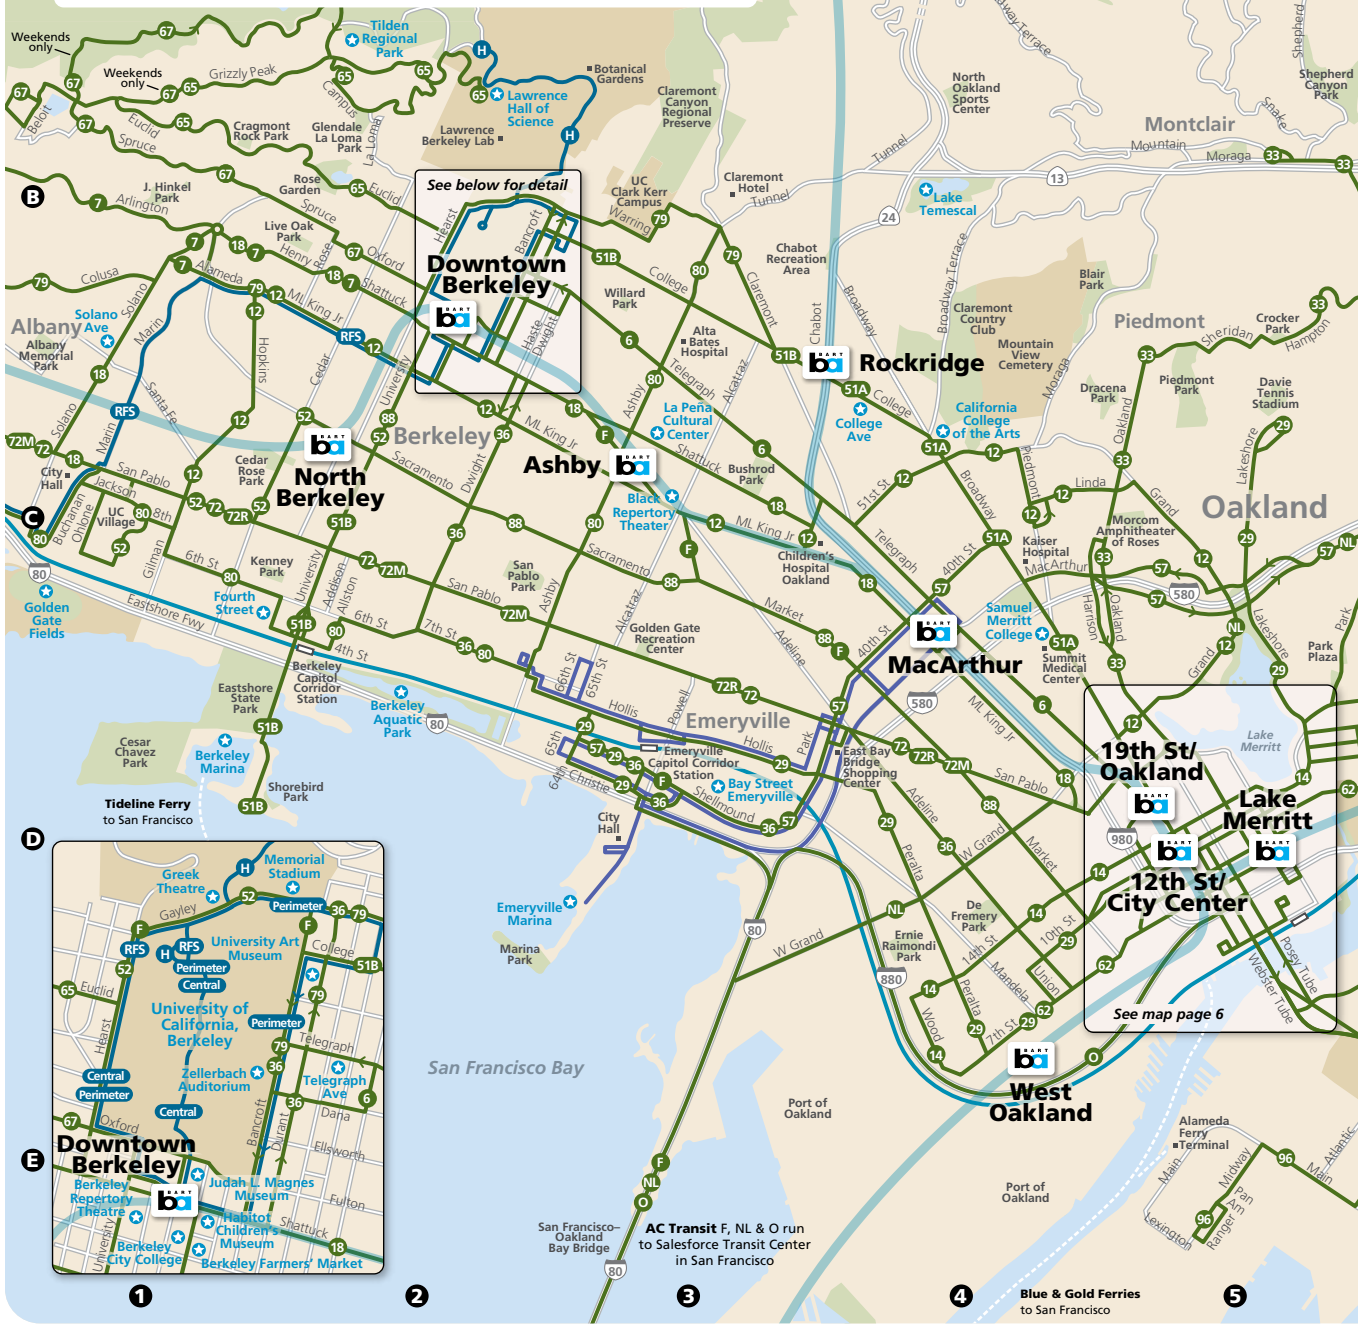

North Berkeley to West Oakland

Albany, Berkeley & Oakland Points of Interest

Bay Street Emeryville.....	D3	Fourth Street.....	C2	Telegraph Avenue.....	E1
Berkeley Aquatic Park.....	D2	Golden Gate Fields.....	C1	Tilden Regional Park.....	B1
Berkeley City College.....	E1	Greek Theatre.....	D1	University Art Museum.....	D1
Berkeley Farmers' Market.....	E1	Habitot Children's Museum... E1		University of California,	
Berkeley Marina.....	D1	La Peña Cultural Center.....	C3	Berkeley.....	E1
Berkeley Repertory Theatre... E1		Lawrence Hall of Science.....	B2	Zellerbach	
Black Repertory Theater.....	C3	Judah L. Magnes Museum.....	E1	Auditorium.....	E1
Emeryville.....	D3	Memorial Stadium.....	D1		
Emeryville Marina.....	D2	Solano Avenue.....	B1