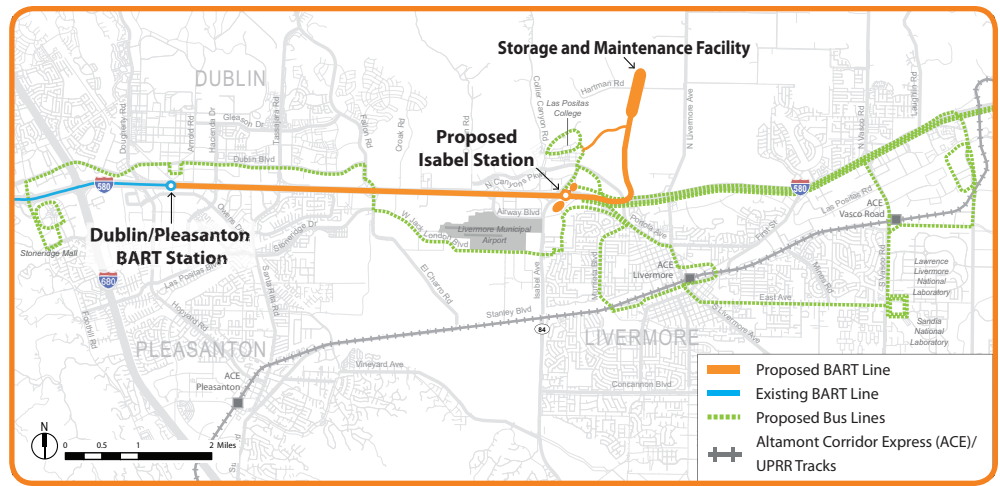

BART wants to hear from you.

Tell us which BART to Livermore Extension alternative you prefer.

Proposed Project and Alternatives

The Proposed Project, which is being developed in partnership with the City of Livermore, consists of a 5.5-mile conventional BART extension along I-580 to a station at the Isabel Avenue/I-580 interchange. The three build alternatives are:

- **Diesel Multiple Unit (DMU) with Electric Multiple Unit (EMU) Option**
- **Express Bus/Bus Rapid Transit**
- **Enhanced Bus**

The Proposed Project and all the build alternatives include new or modified bus services linking BART to the Altamont Corridor Express (ACE) stations and activity centers in Livermore such as downtown Livermore, Las Positas College, and Lawrence Livermore National Laboratory.

Additional information on the build alternatives is available at: www.bart.gov/about/projects/liv/alternatives

Public Meetings: We Want to Hear from You

BART wants to hear from you! Discuss the pros and cons of the Proposed Project and build alternatives. Tell us which alternative you prefer. Staff will be available during the public meeting to discuss the Proposed Project and build alternatives with you. You can identify the BART alternative you prefer by attending one of these public meetings. If you need language assistance services, please call (510) 464-6752 at least 72 hours prior to the date of the meeting.

► Monday, February 26th 2018

Metro Center Auditorium
101 8th St, Oakland, CA
5:00 pm – 8:00 pm Open House

► Tuesday, February 27th 2018

Robert Livermore Community Center,
Cresta Blanca Ballroom
4448 Loyola Way, Livermore, CA 94550
6:00 pm - 9:00 pm Open House

You can also submit your preferred alternative by mail, email or website.

To submit your preferred alternative by mail, or to add your name to the mailing list, write to the

BART to Livermore Extension Project
300 Lakeside Dr., 21st Fl.
Oakland, CA 94612

or email barttolivermore@bart.gov.

You may also comment via the website www.bart.gov/livermore.

If you need language assistance services, please call (510) 464-6752.

Si necesita servicios de asistencia de idiomas, llame al (510) 464-6752.

如需語言協助服務，請致電 (510) 464-6752。

통역이 필요하신 분은, 510-464-6752 로 문의하십시오.

Kung kailangan mo ang tulong ng mga serbisyo ng wika, paki tawagan ang (510) 464-6752.

Nếu quý vị cần dịch vụ trợ giúp về ngôn ngữ, xin vui lòng gọi số (510) 464-6752.