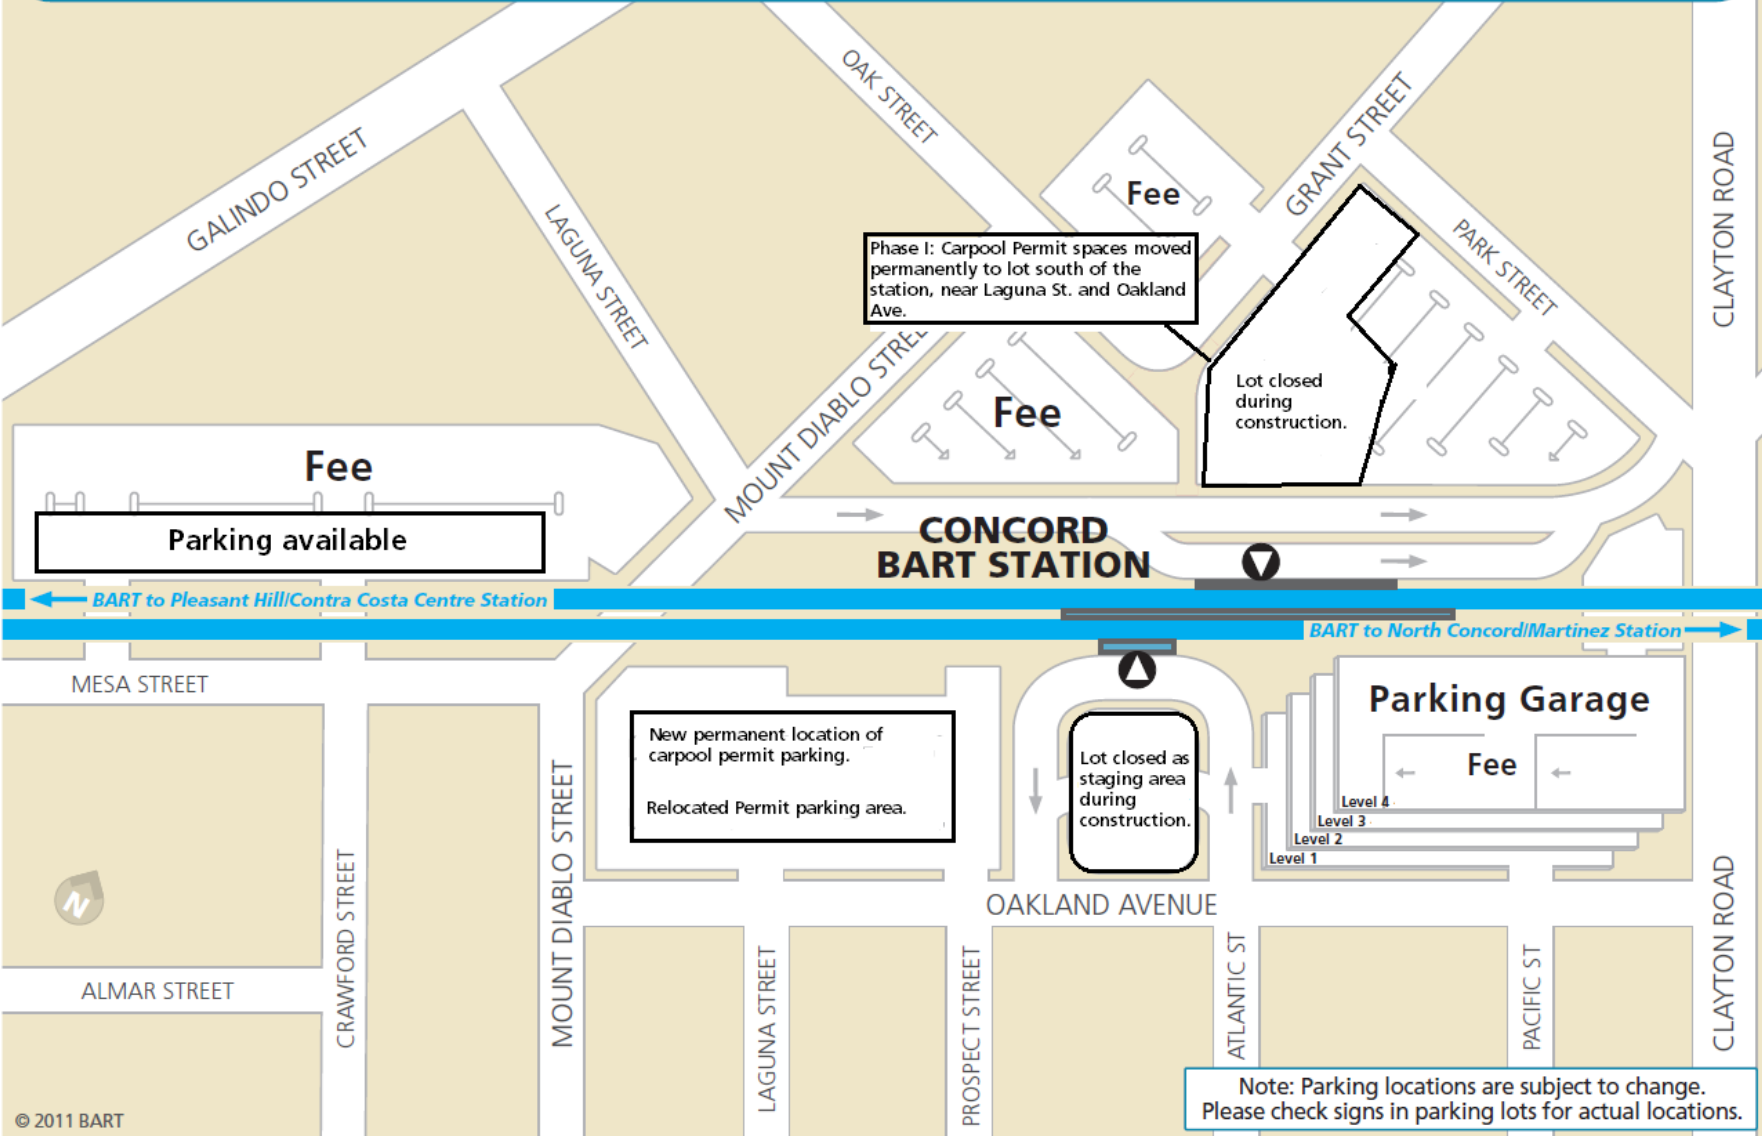

# BART Parking Concord

Phase I: Carpool Permit spaces moved permanently to lot south of the station, near Laguna St. and Oakland Ave.

Lot closed during construction.

Fee  
Parking available

CONCORD BART STATION

BART to Pleasant Hill/Contra Costa Centre Station

BART to North Concord/Martinez Station

New permanent location of carpool permit parking.  
Relocated Permit parking area.

Lot closed as staging area during construction.

Parking Garage

Fee

Level 4  
Level 3  
Level 2  
Level 1

Note: Parking locations are subject to change. Please check signs in parking lots for actual locations.