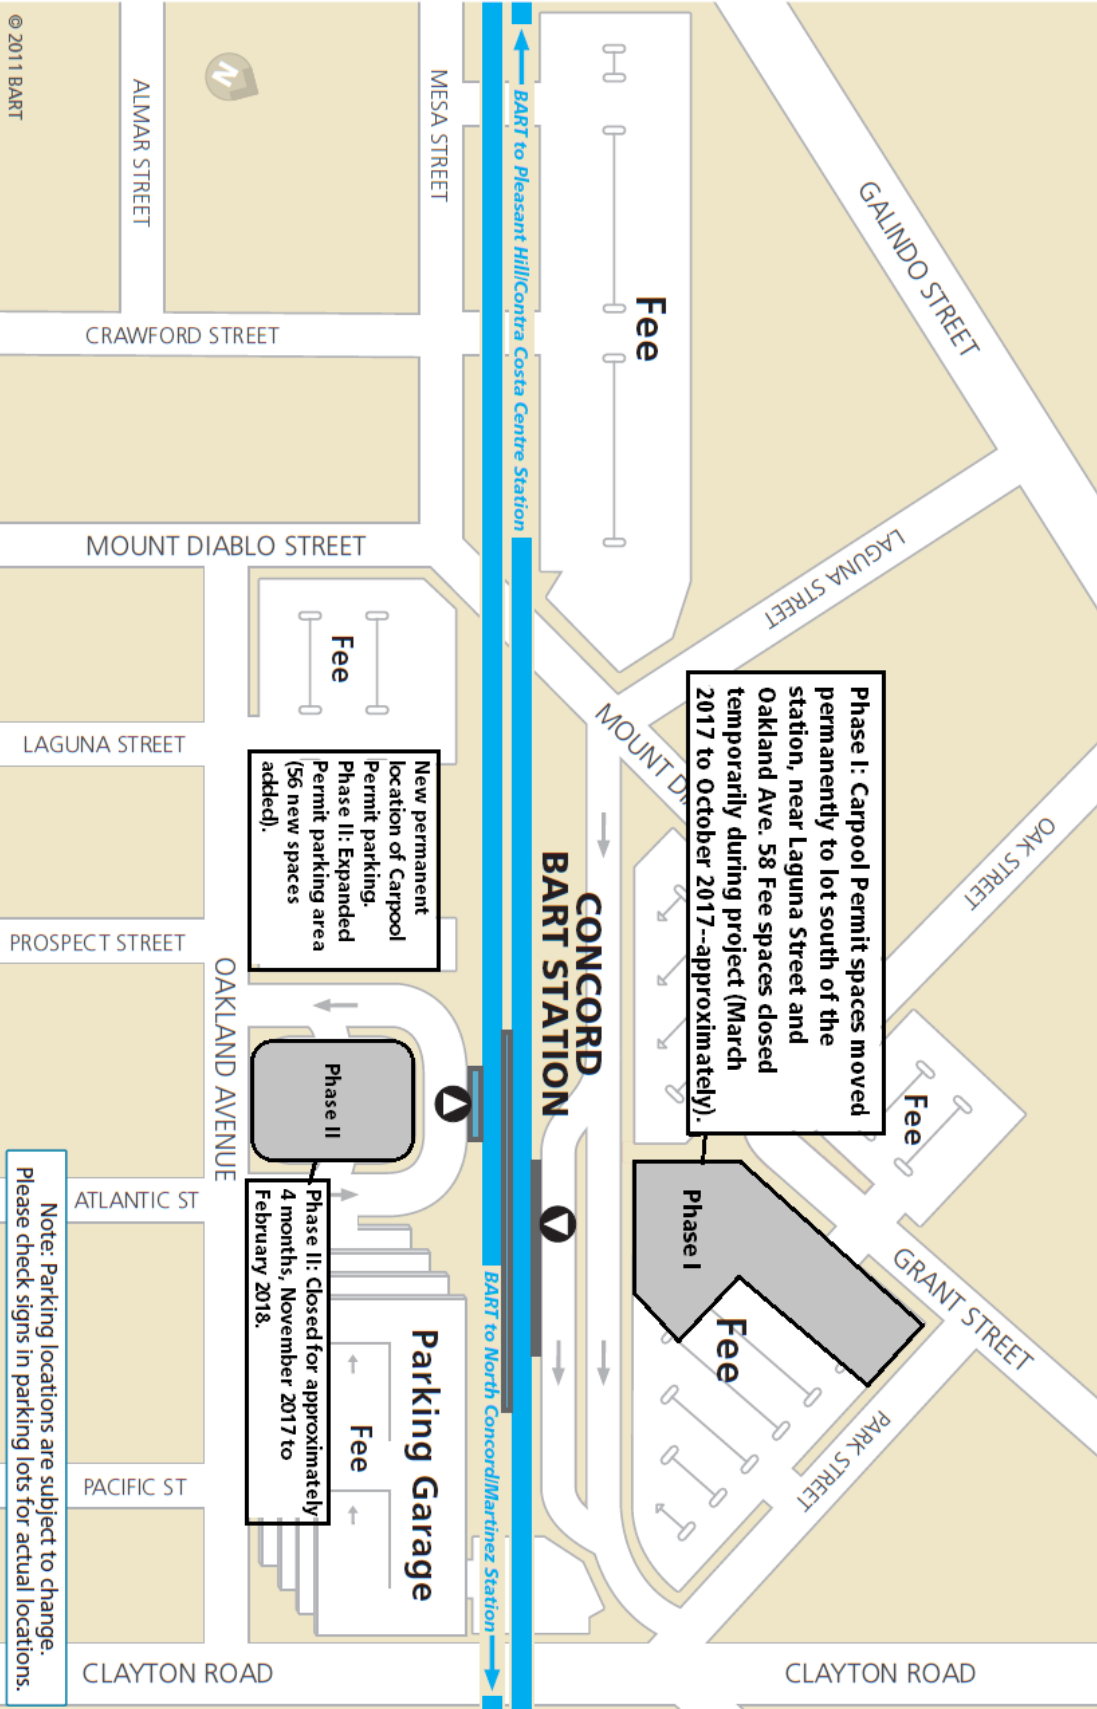

BART Parking Concord

Phase I: Carpool Permit spaces moved permanently to lot south of the station, near Laguna Street and Oakland Ave. 58 Fee spaces closed temporarily during project (March 2017 to October 2017--approximately).

New permanent location of Carpool Permit parking.
Phase II: Expanded Permit parking area (56 new spaces added).

Phase II

Phase II: Closed for approximately 4 months, November 2017 to February 2018.

Parking Garage

Note: Parking locations are subject to change. Please check signs in parking lots for actual locations.