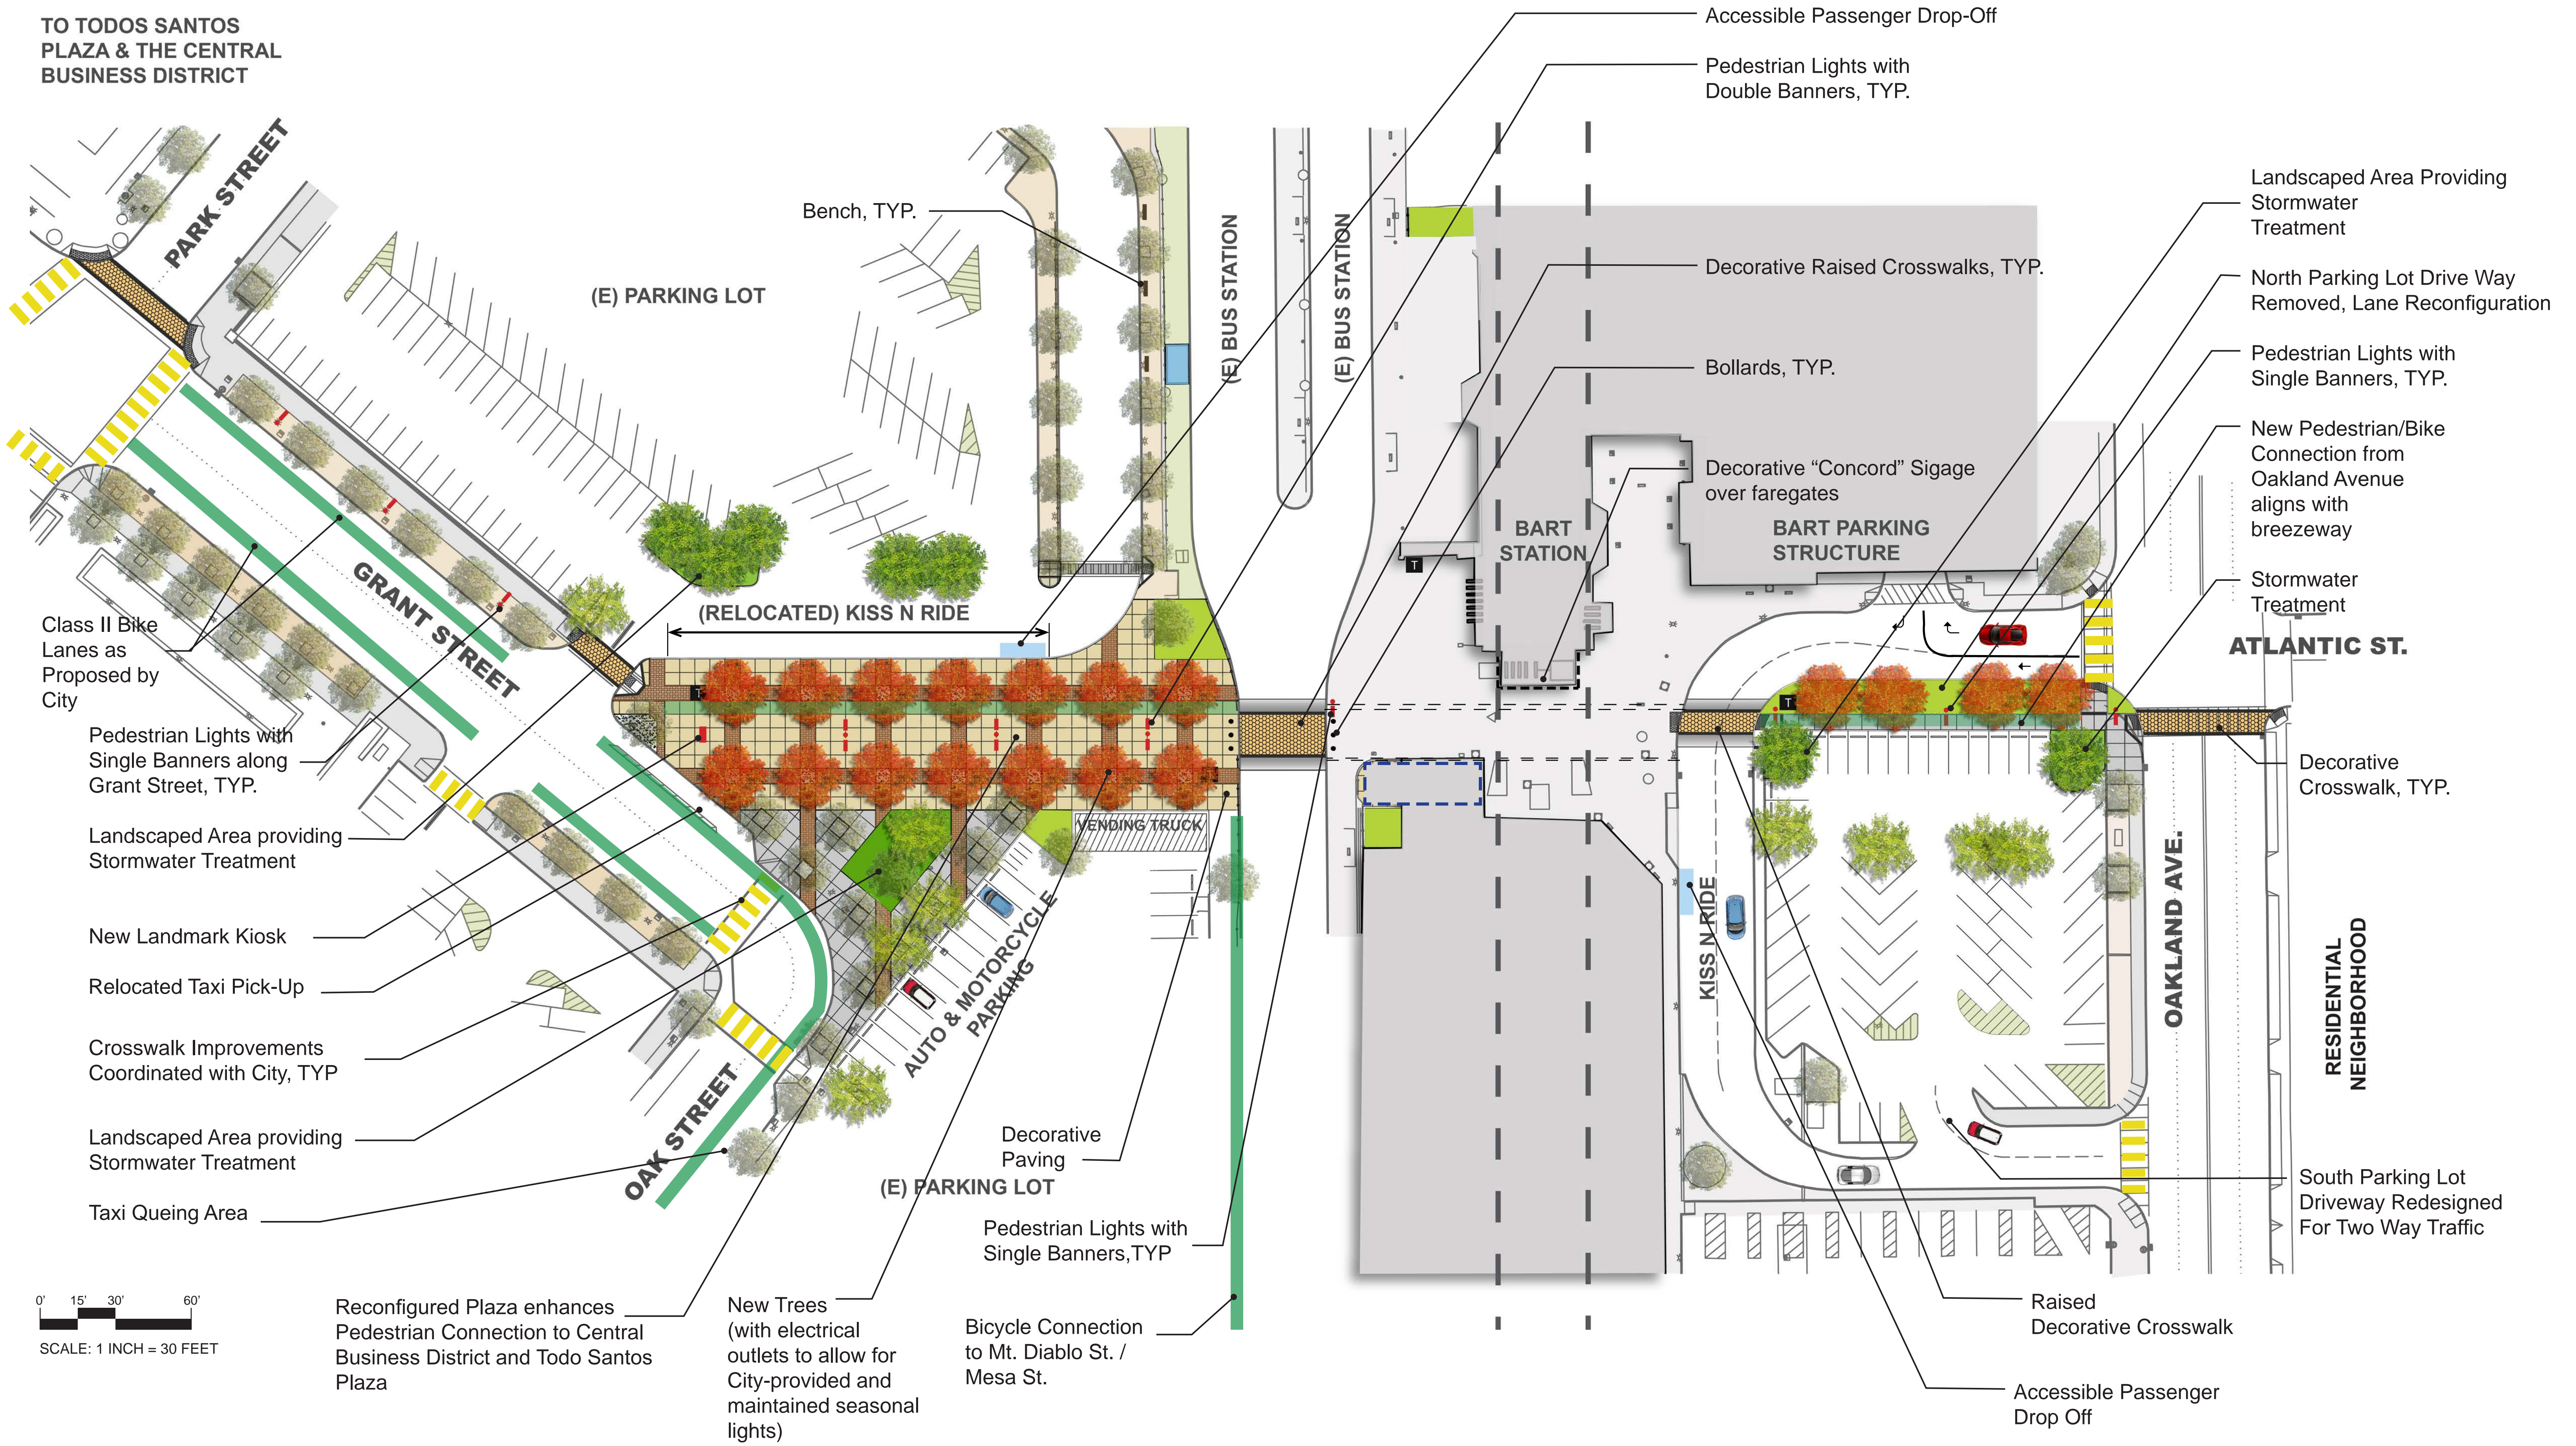

**TO TODOS SANTOS
PLAZA & THE CENTRAL
BUSINESS DISTRICT**

0' 15' 30' 60'
SCALE: 1 INCH = 30 FEET

Concord BART Station Plaza Improvements